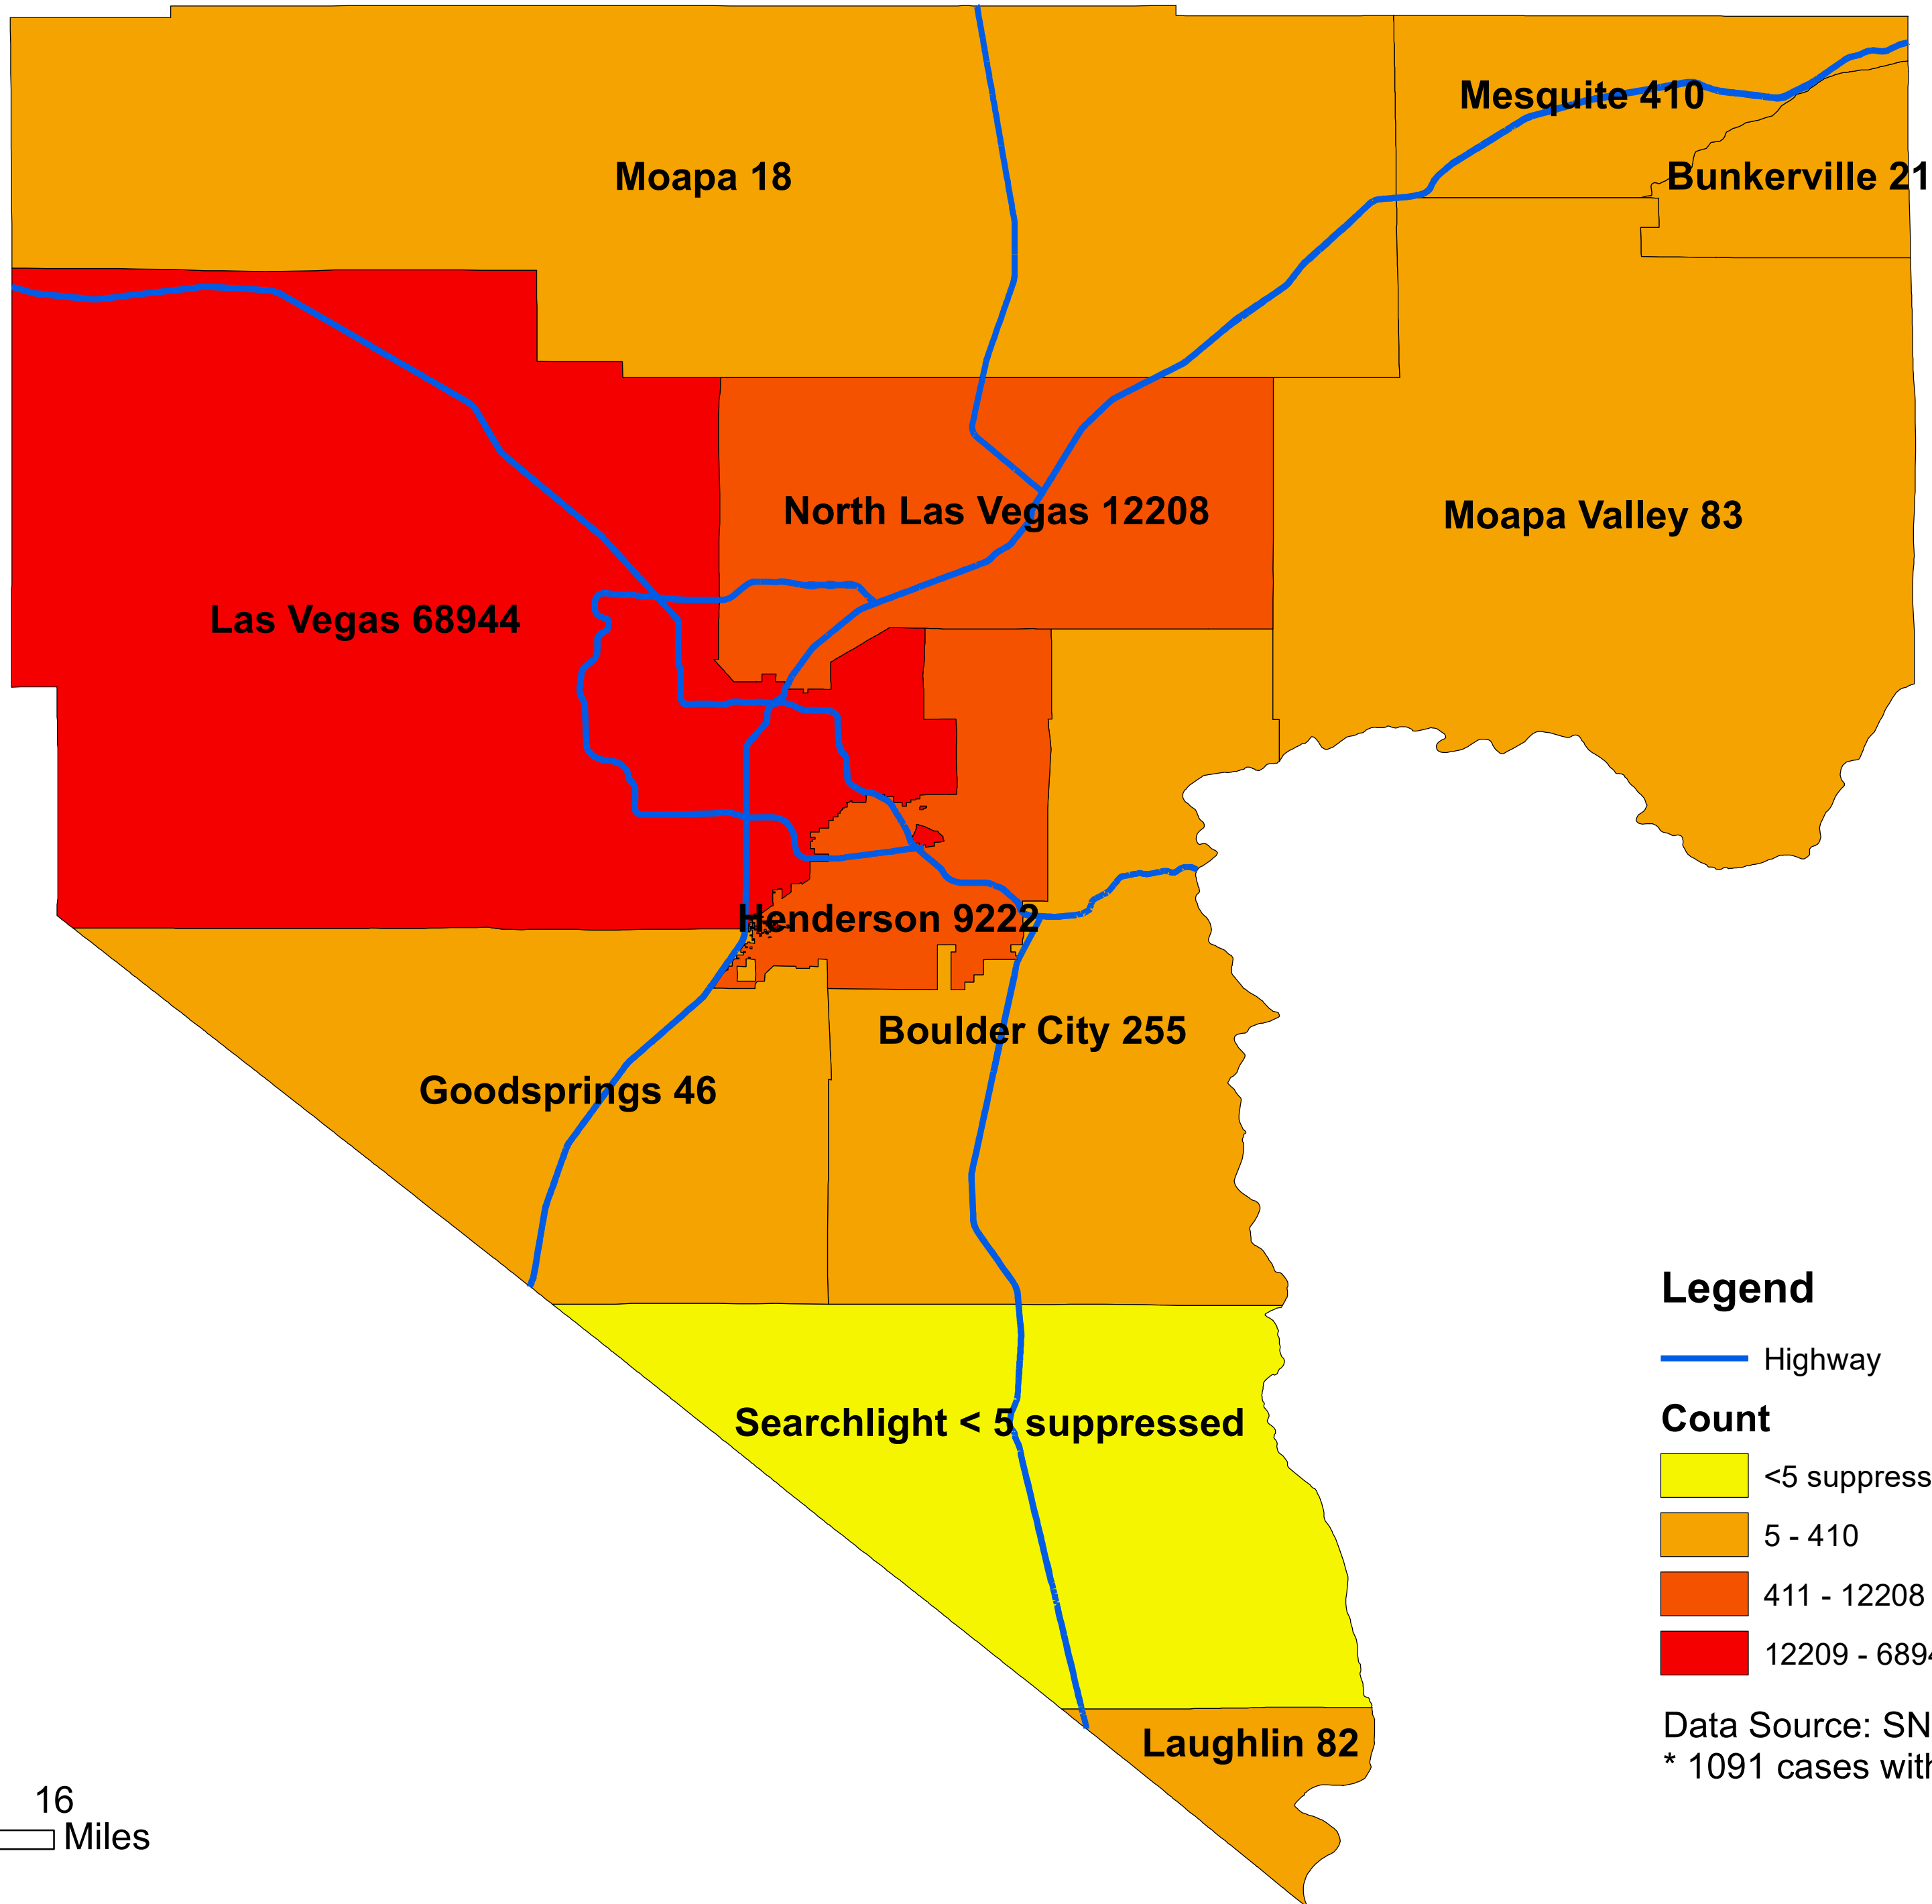

Number of COVID-19 cases by city in Clark county (11.12.2020)

Legend

— Highway

Count

<5 suppressed

5 - 410

411 - 12208

12209 - 68944

Data Source: SNHD

* 1091 cases without city information

0 4 8 16
Miles