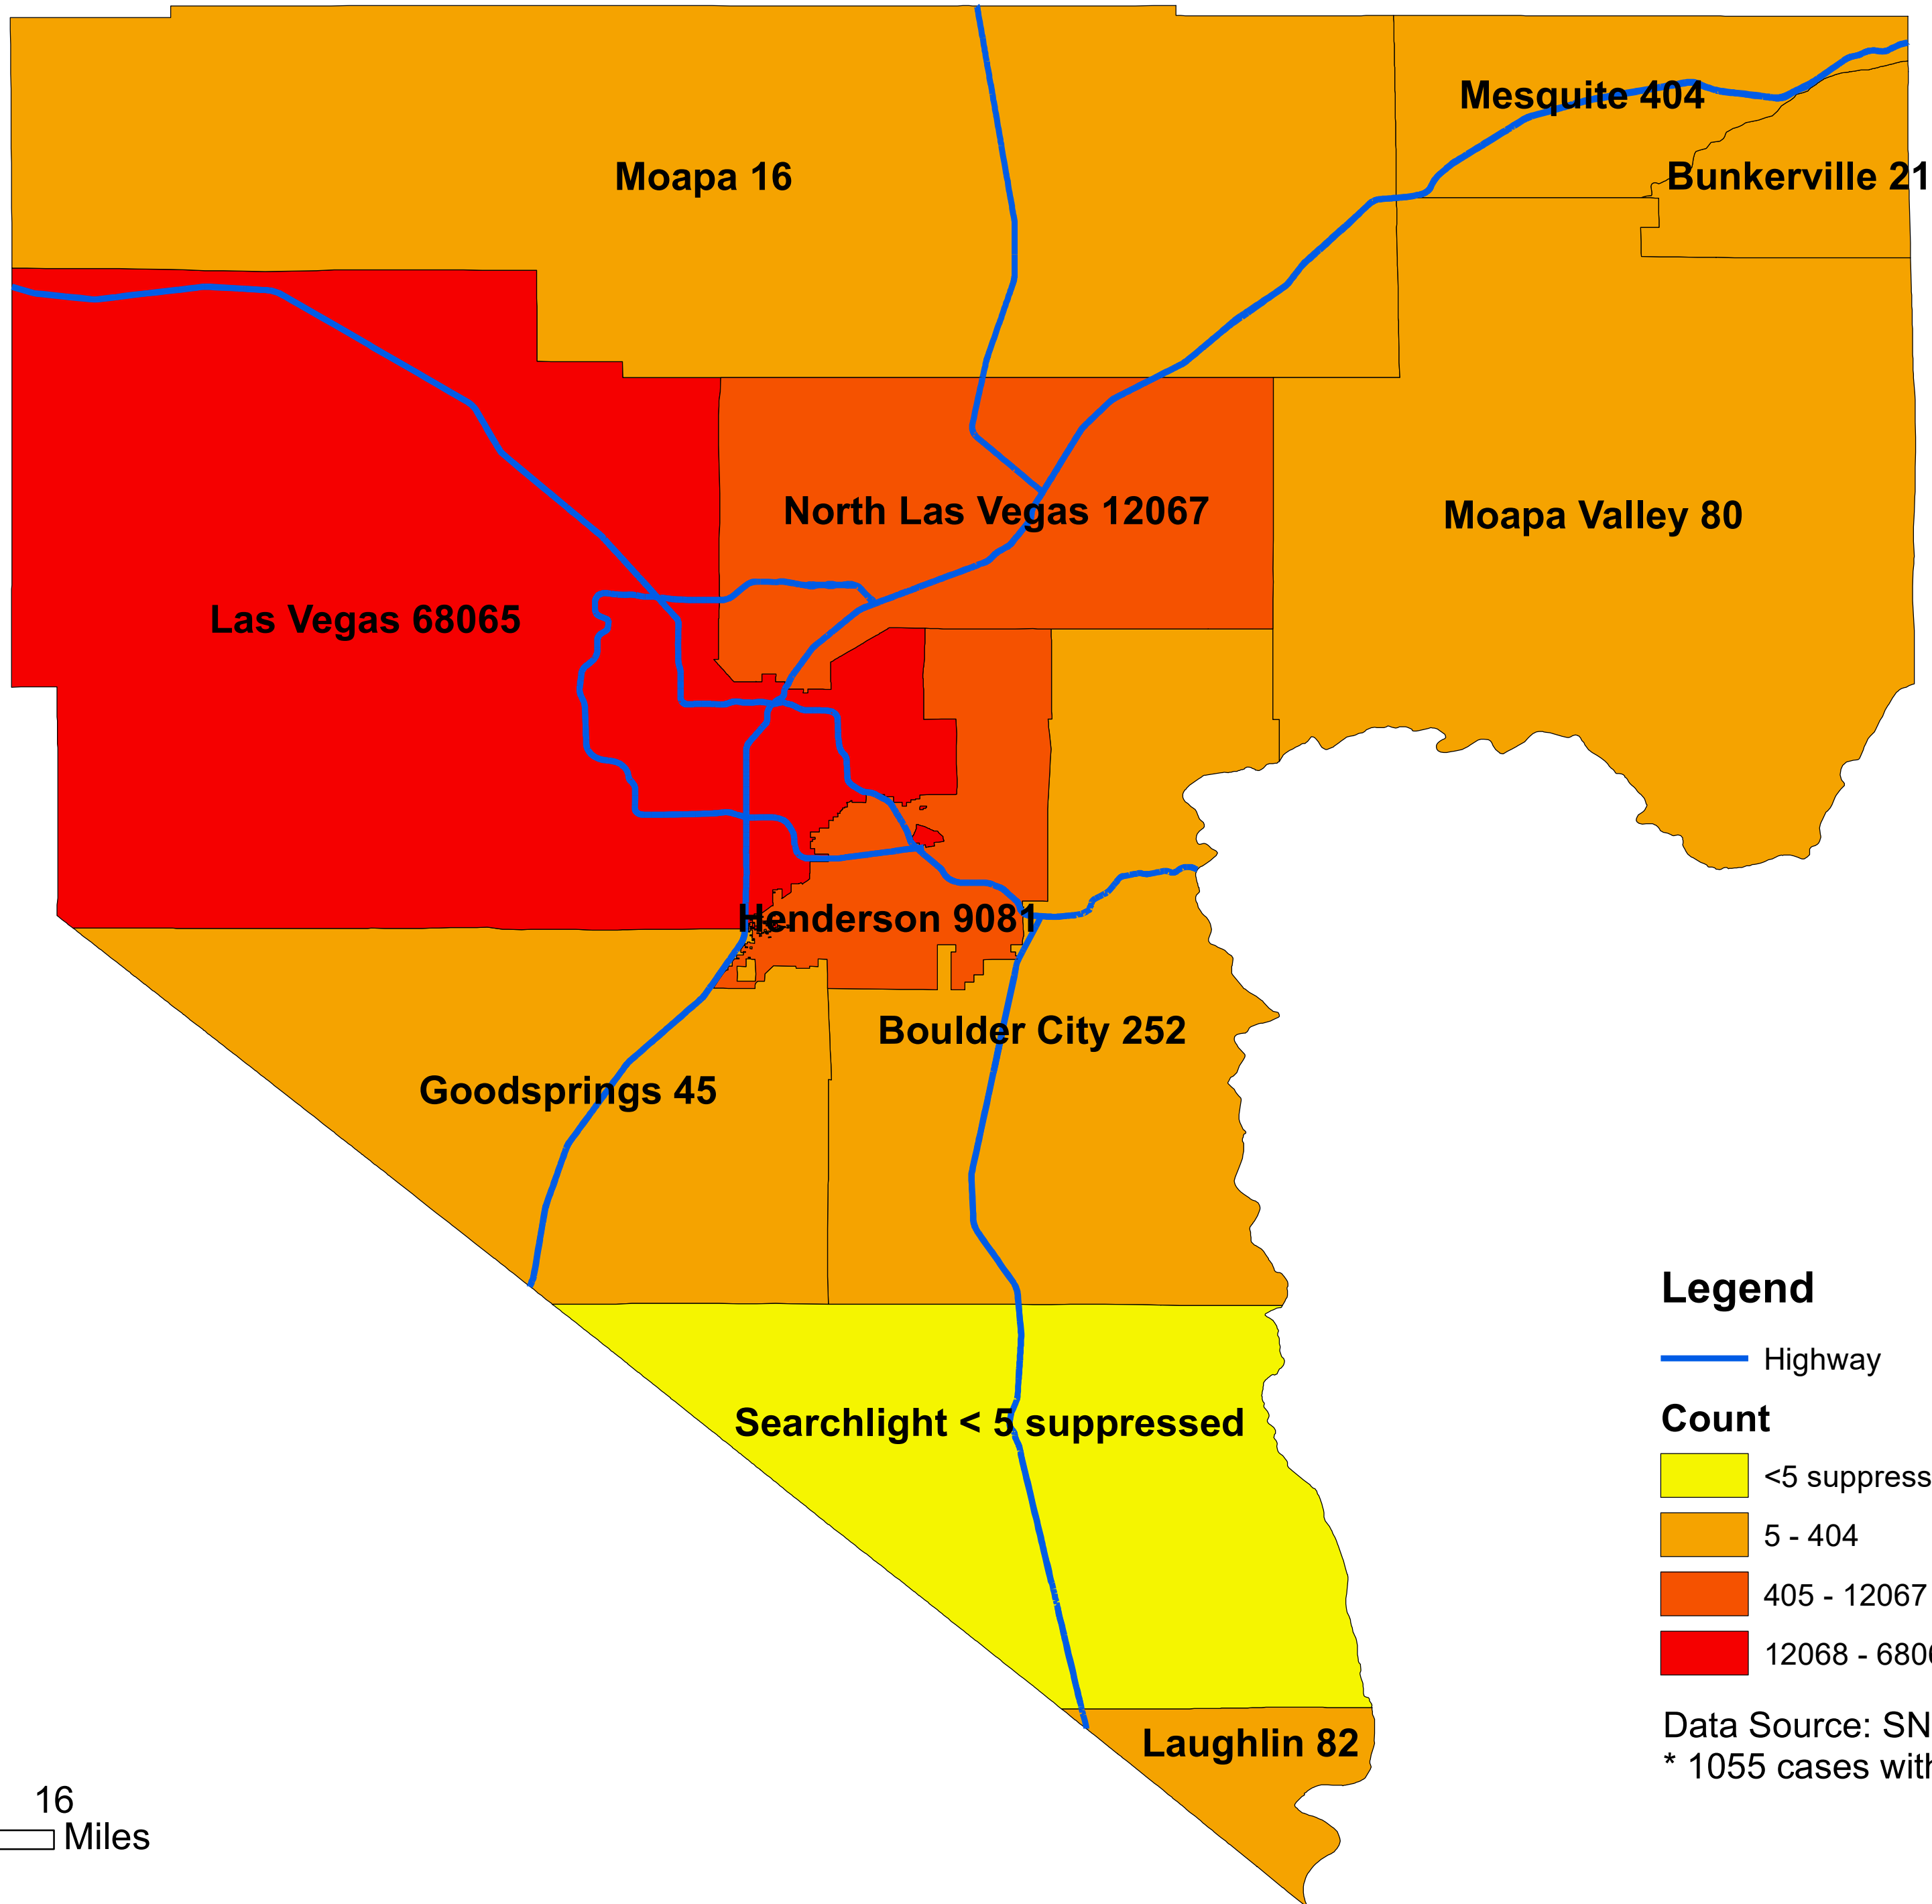

Number of COVID-19 cases by city in Clark county (11.11.2020)

Legend

— Highway

Count

<5 suppressed

5 - 404

405 - 12067

12068 - 68065

Data Source: SNHD

* 1055 cases without city information

0 4 8 16
Miles