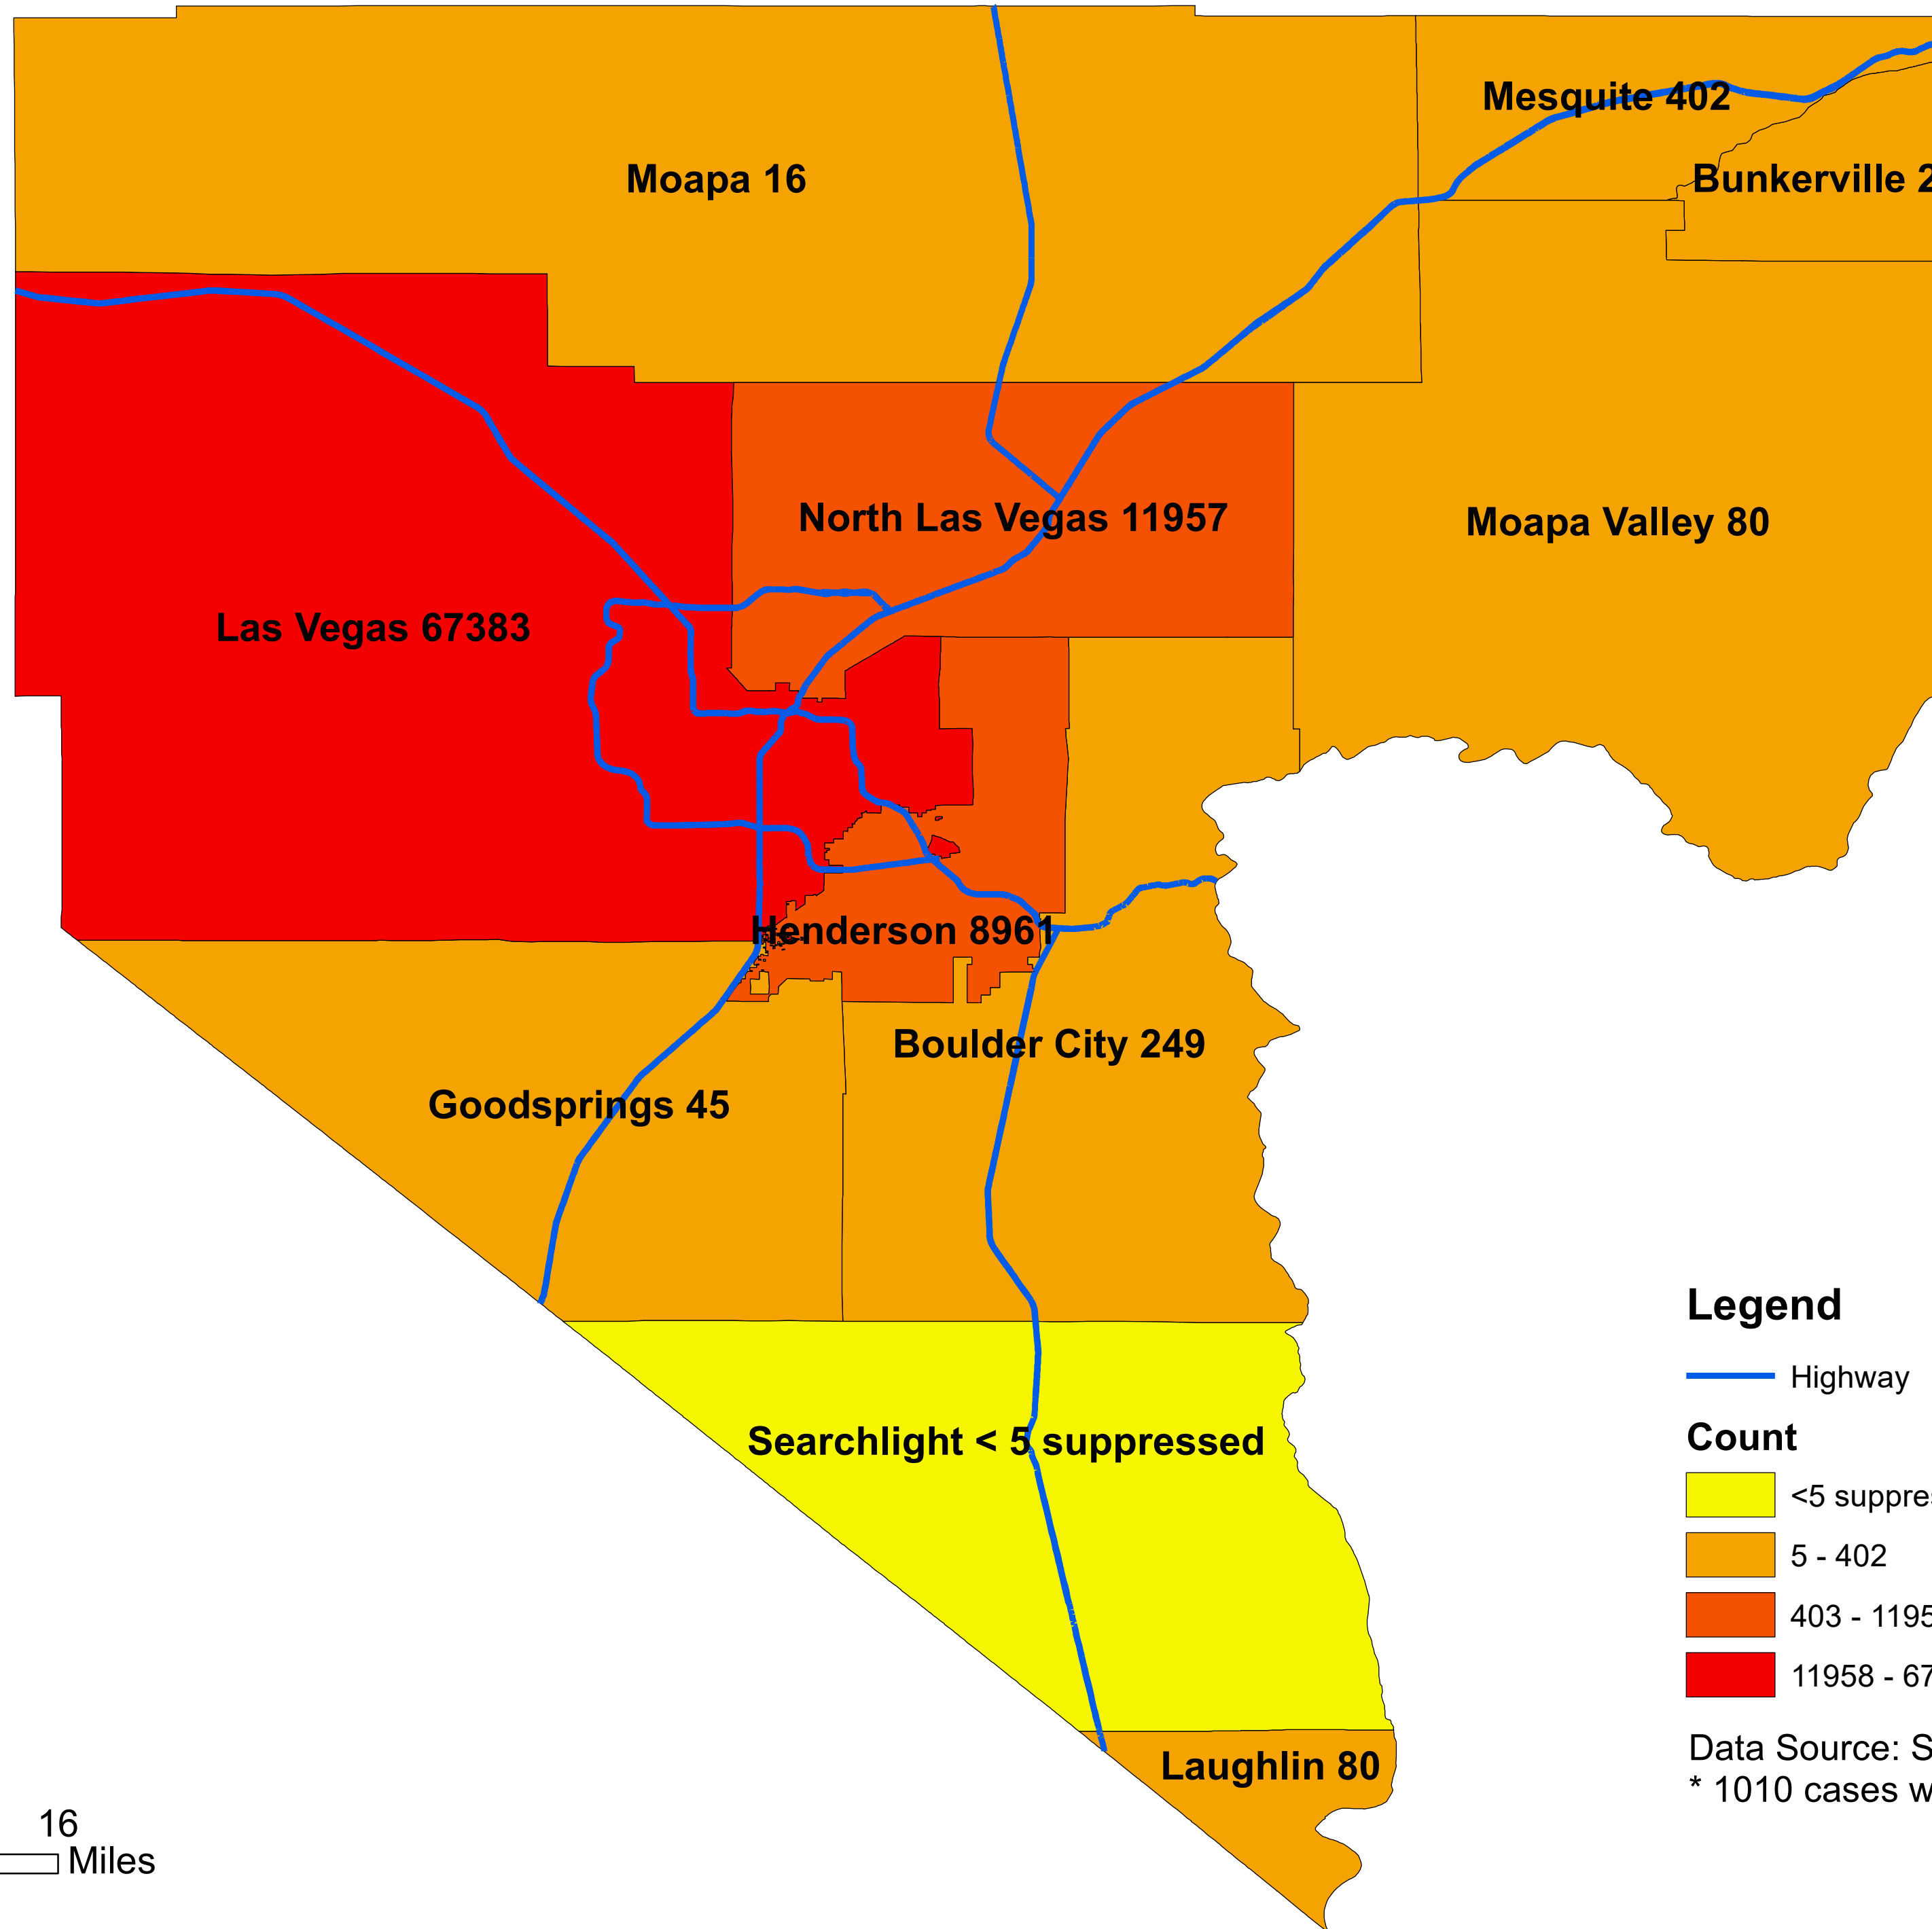

Number of COVID-19 cases by city in Clark county (11.10.2020)

Legend

— Highway

Count

<5 suppressed

5 - 402

403 - 11957

11958 - 67383

Data Source: SNHD

* 1010 cases without city information

0 4 8 16
Miles