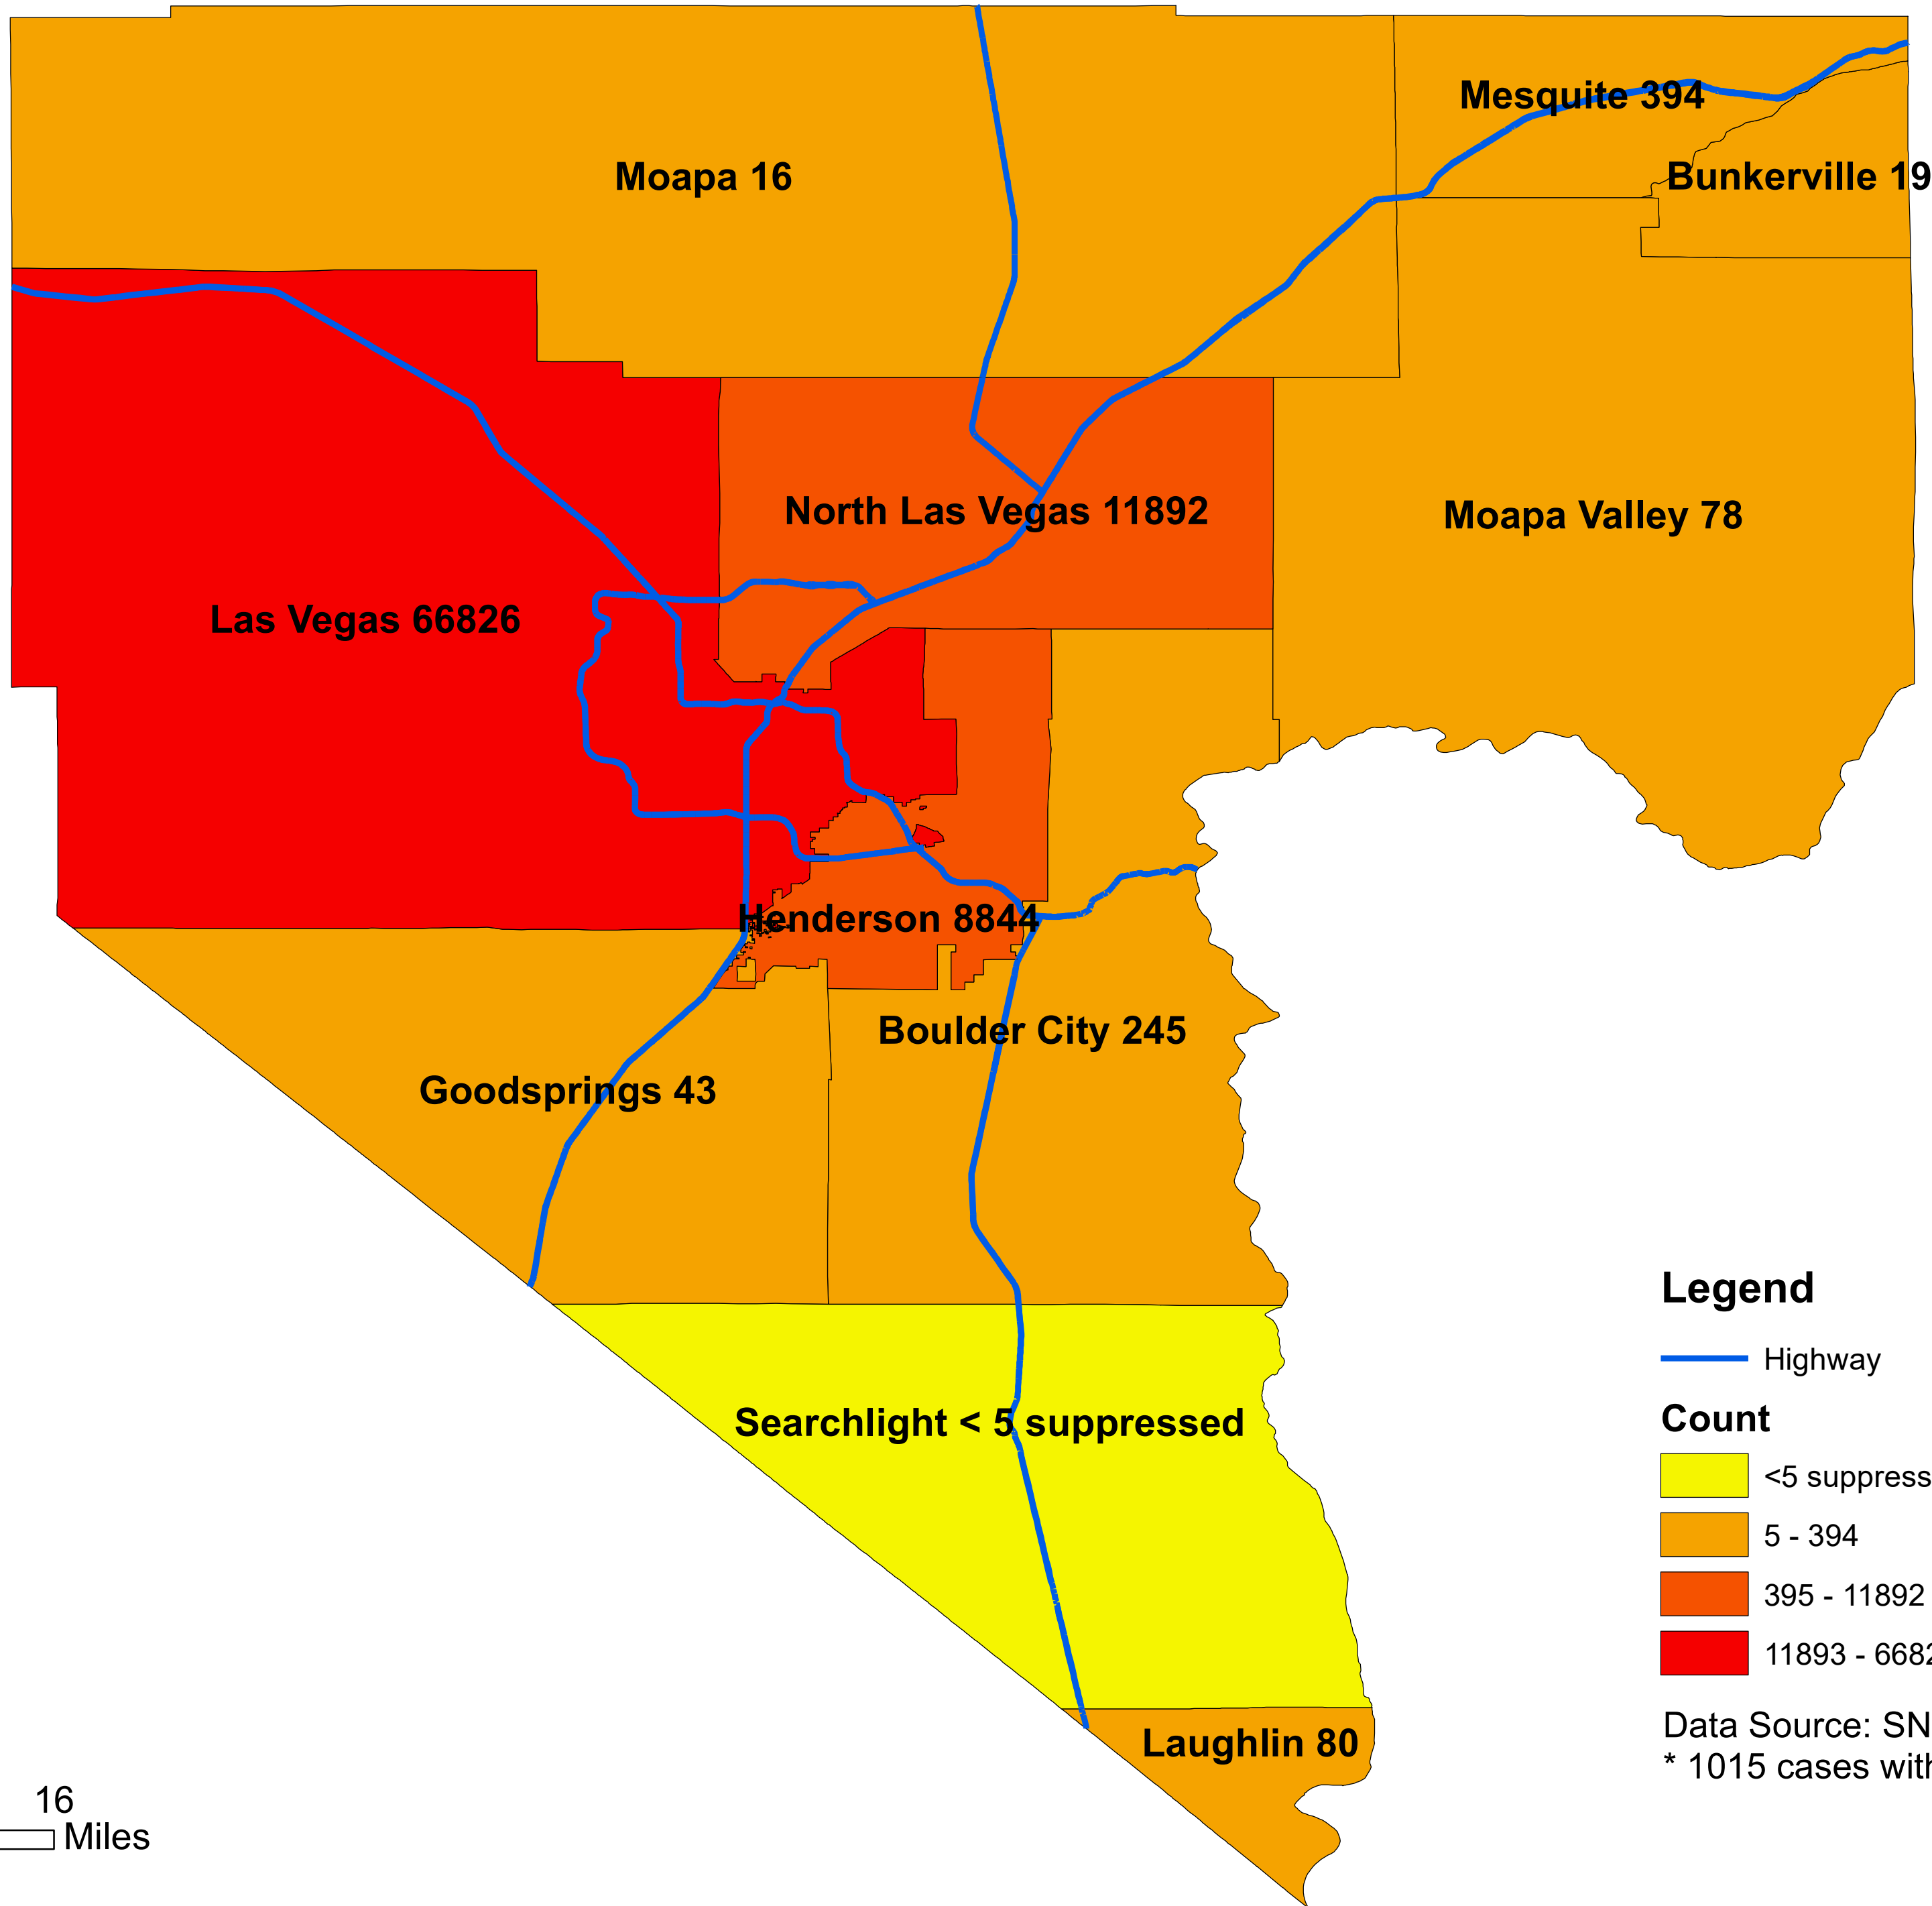

Number of COVID-19 cases by city in Clark county (11.09.2020)

Legend

— Highway

Count

<5 suppressed

5 - 394

395 - 11892

11893 - 66826

Data Source: SNHD

* 1015 cases without city information

0 4 8 16
Miles