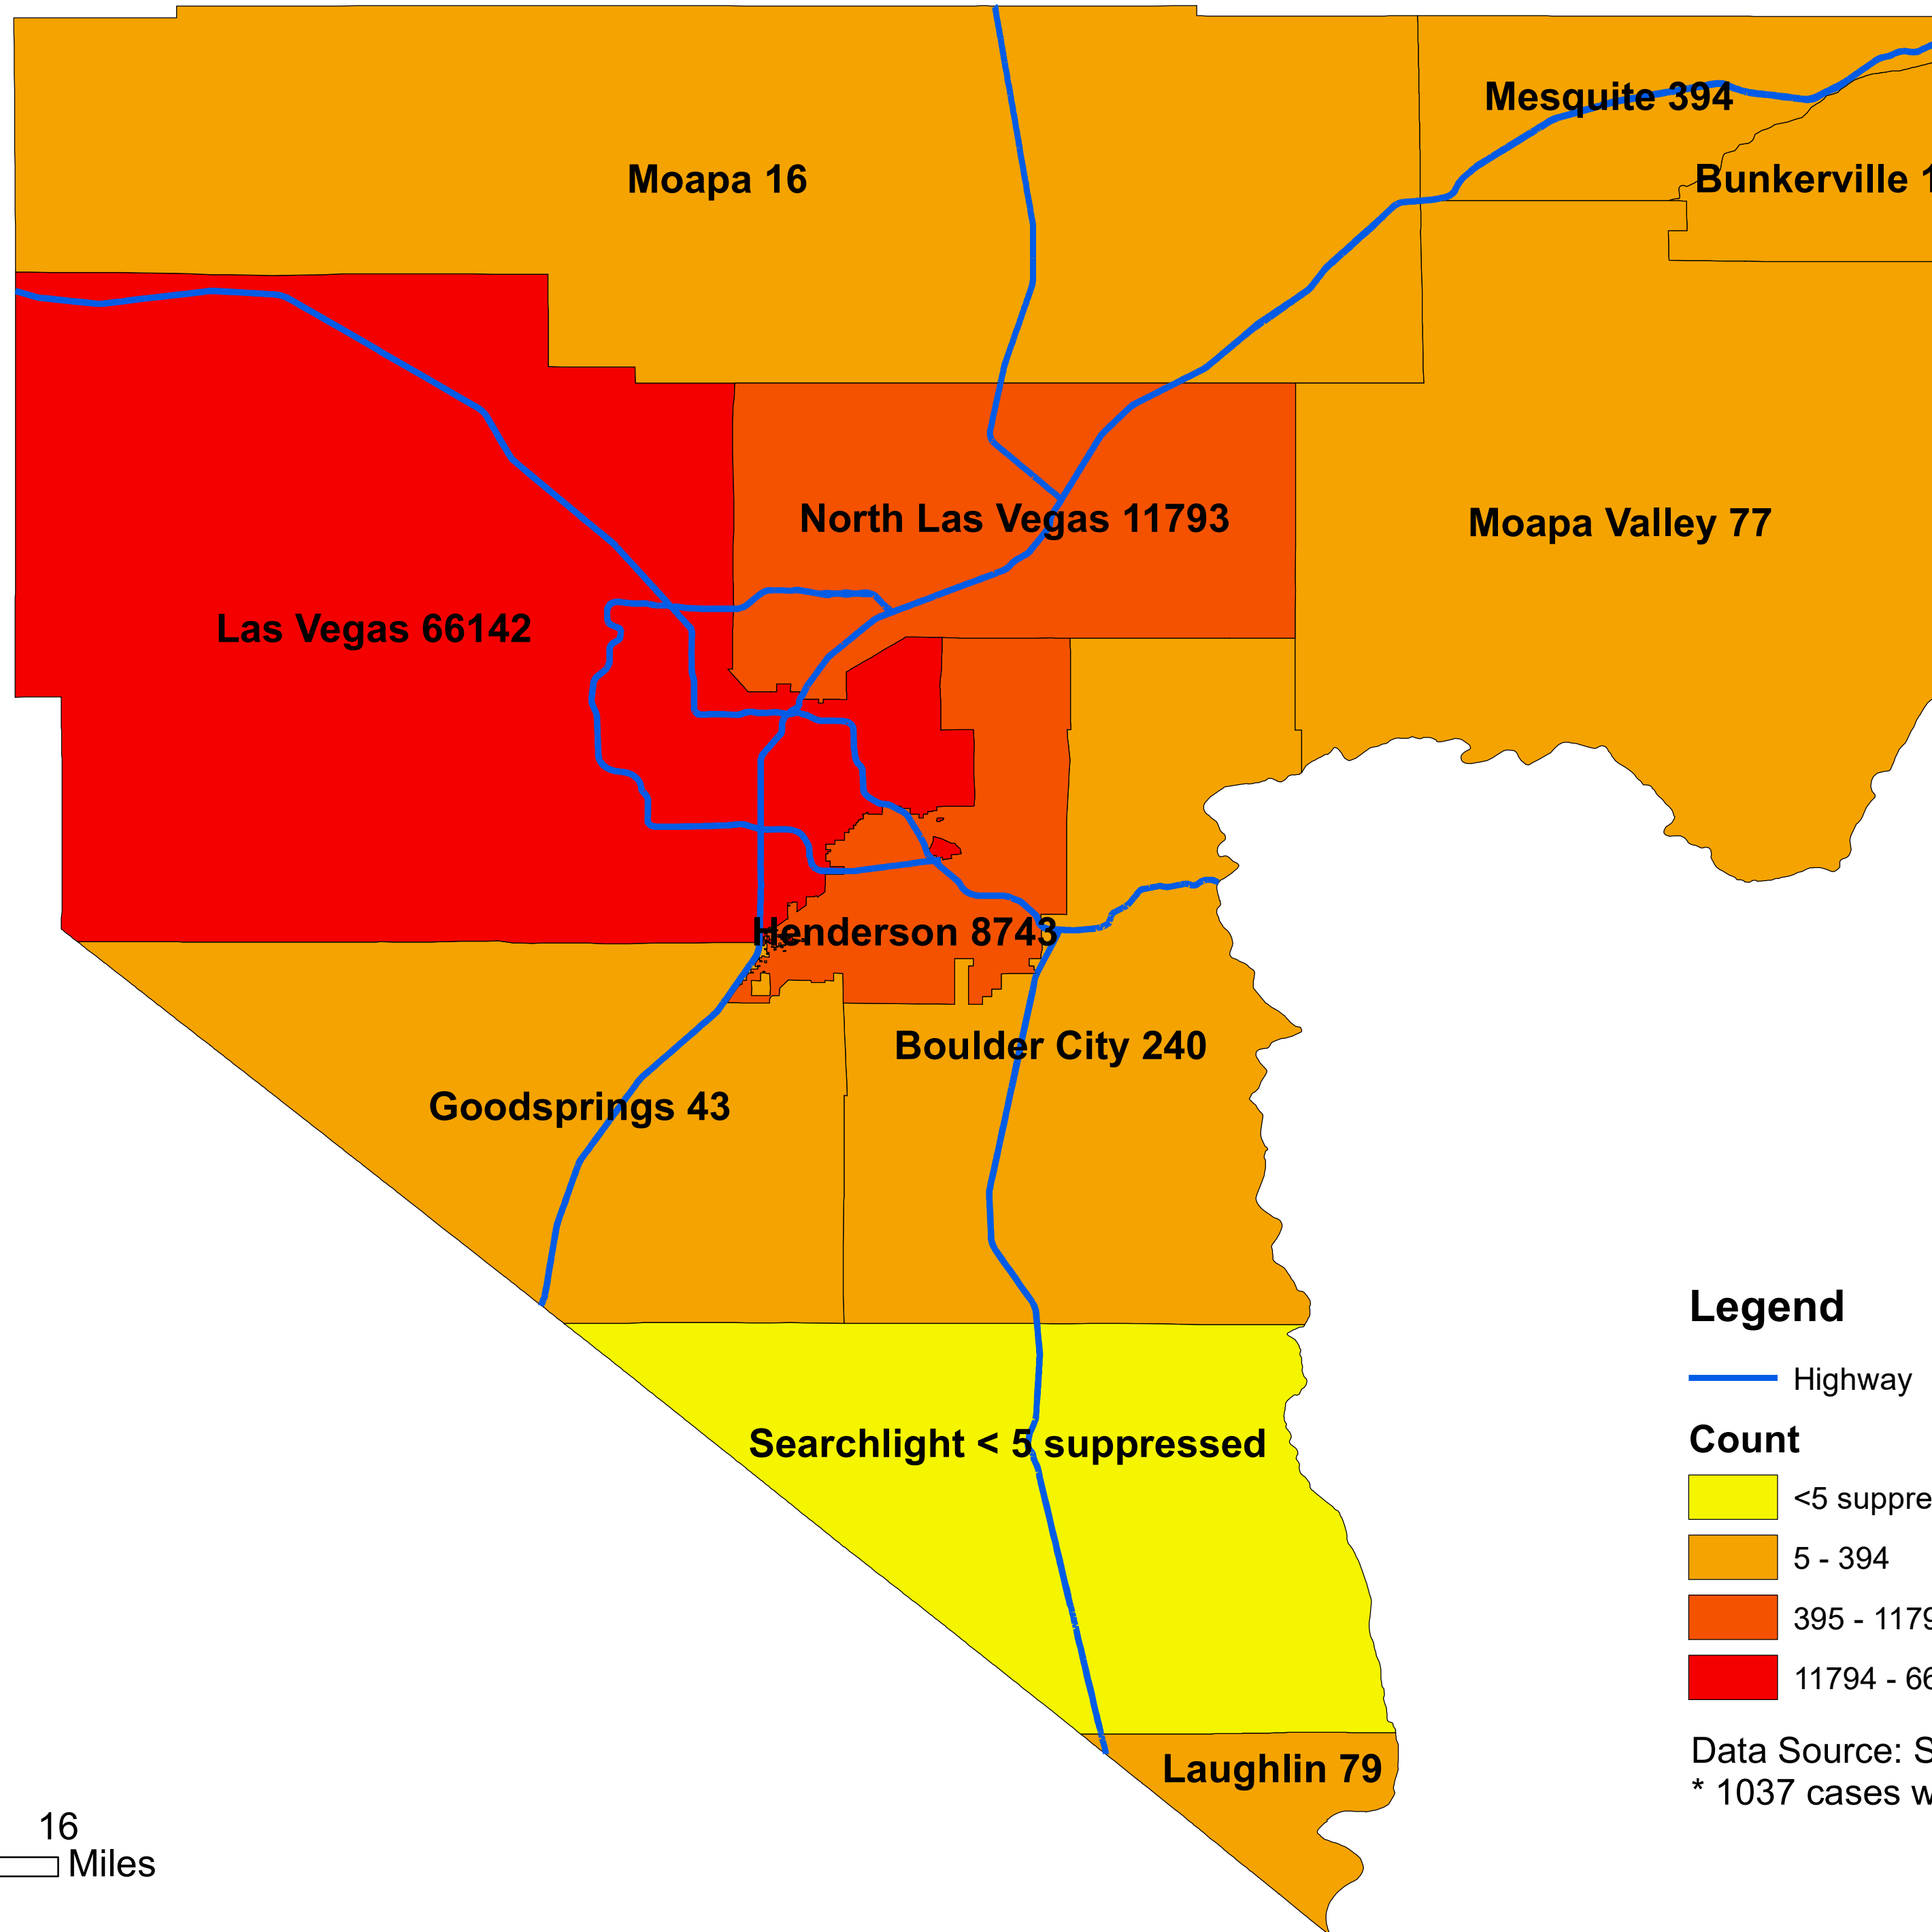

# Number of COVID-19 cases by city in Clark county (11.08.2020)

## Legend

— Highway

## Count

<5 suppressed

5 - 394

395 - 11793

11794 - 66142

Data Source: SNHD

\* 1037 cases without city information

0 4 8 16  
Miles