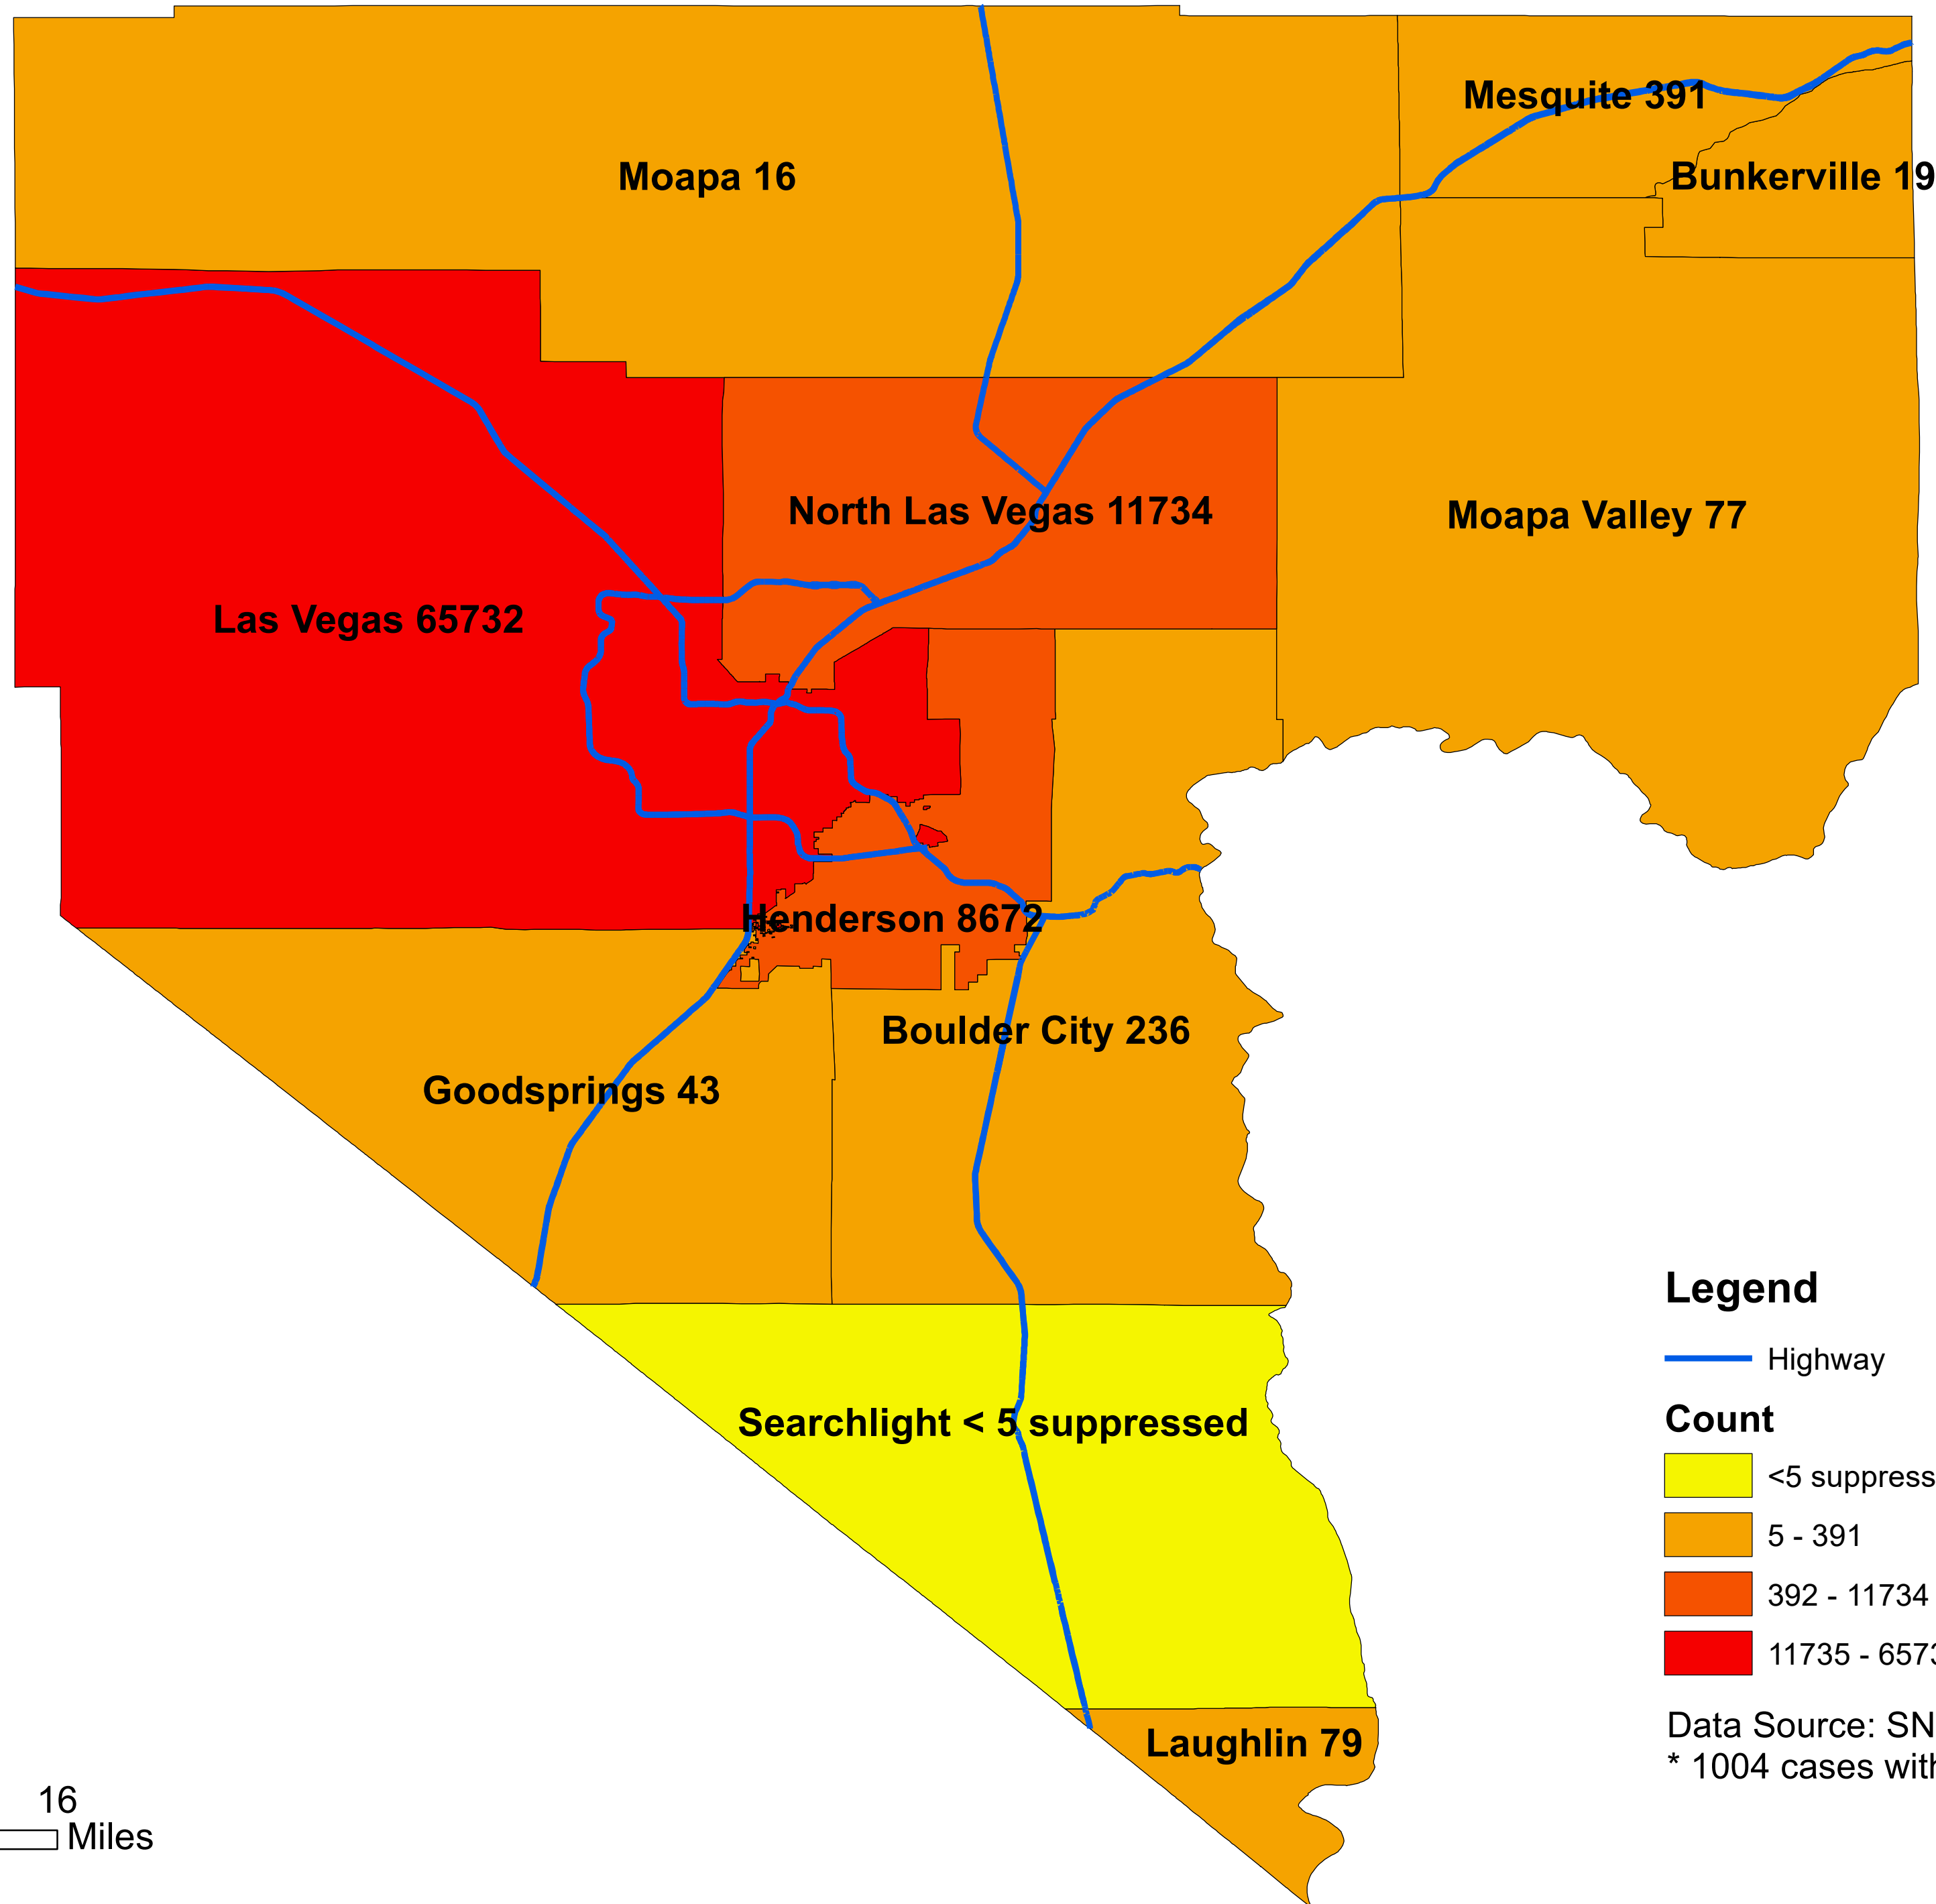

Number of COVID-19 cases by city in Clark county (11.07.2020)

Legend

— Highway

Count

<5 suppressed

5 - 391

392 - 11734

11735 - 65732

Data Source: SNHD

* 1004 cases without city information

0 4 8 16
Miles