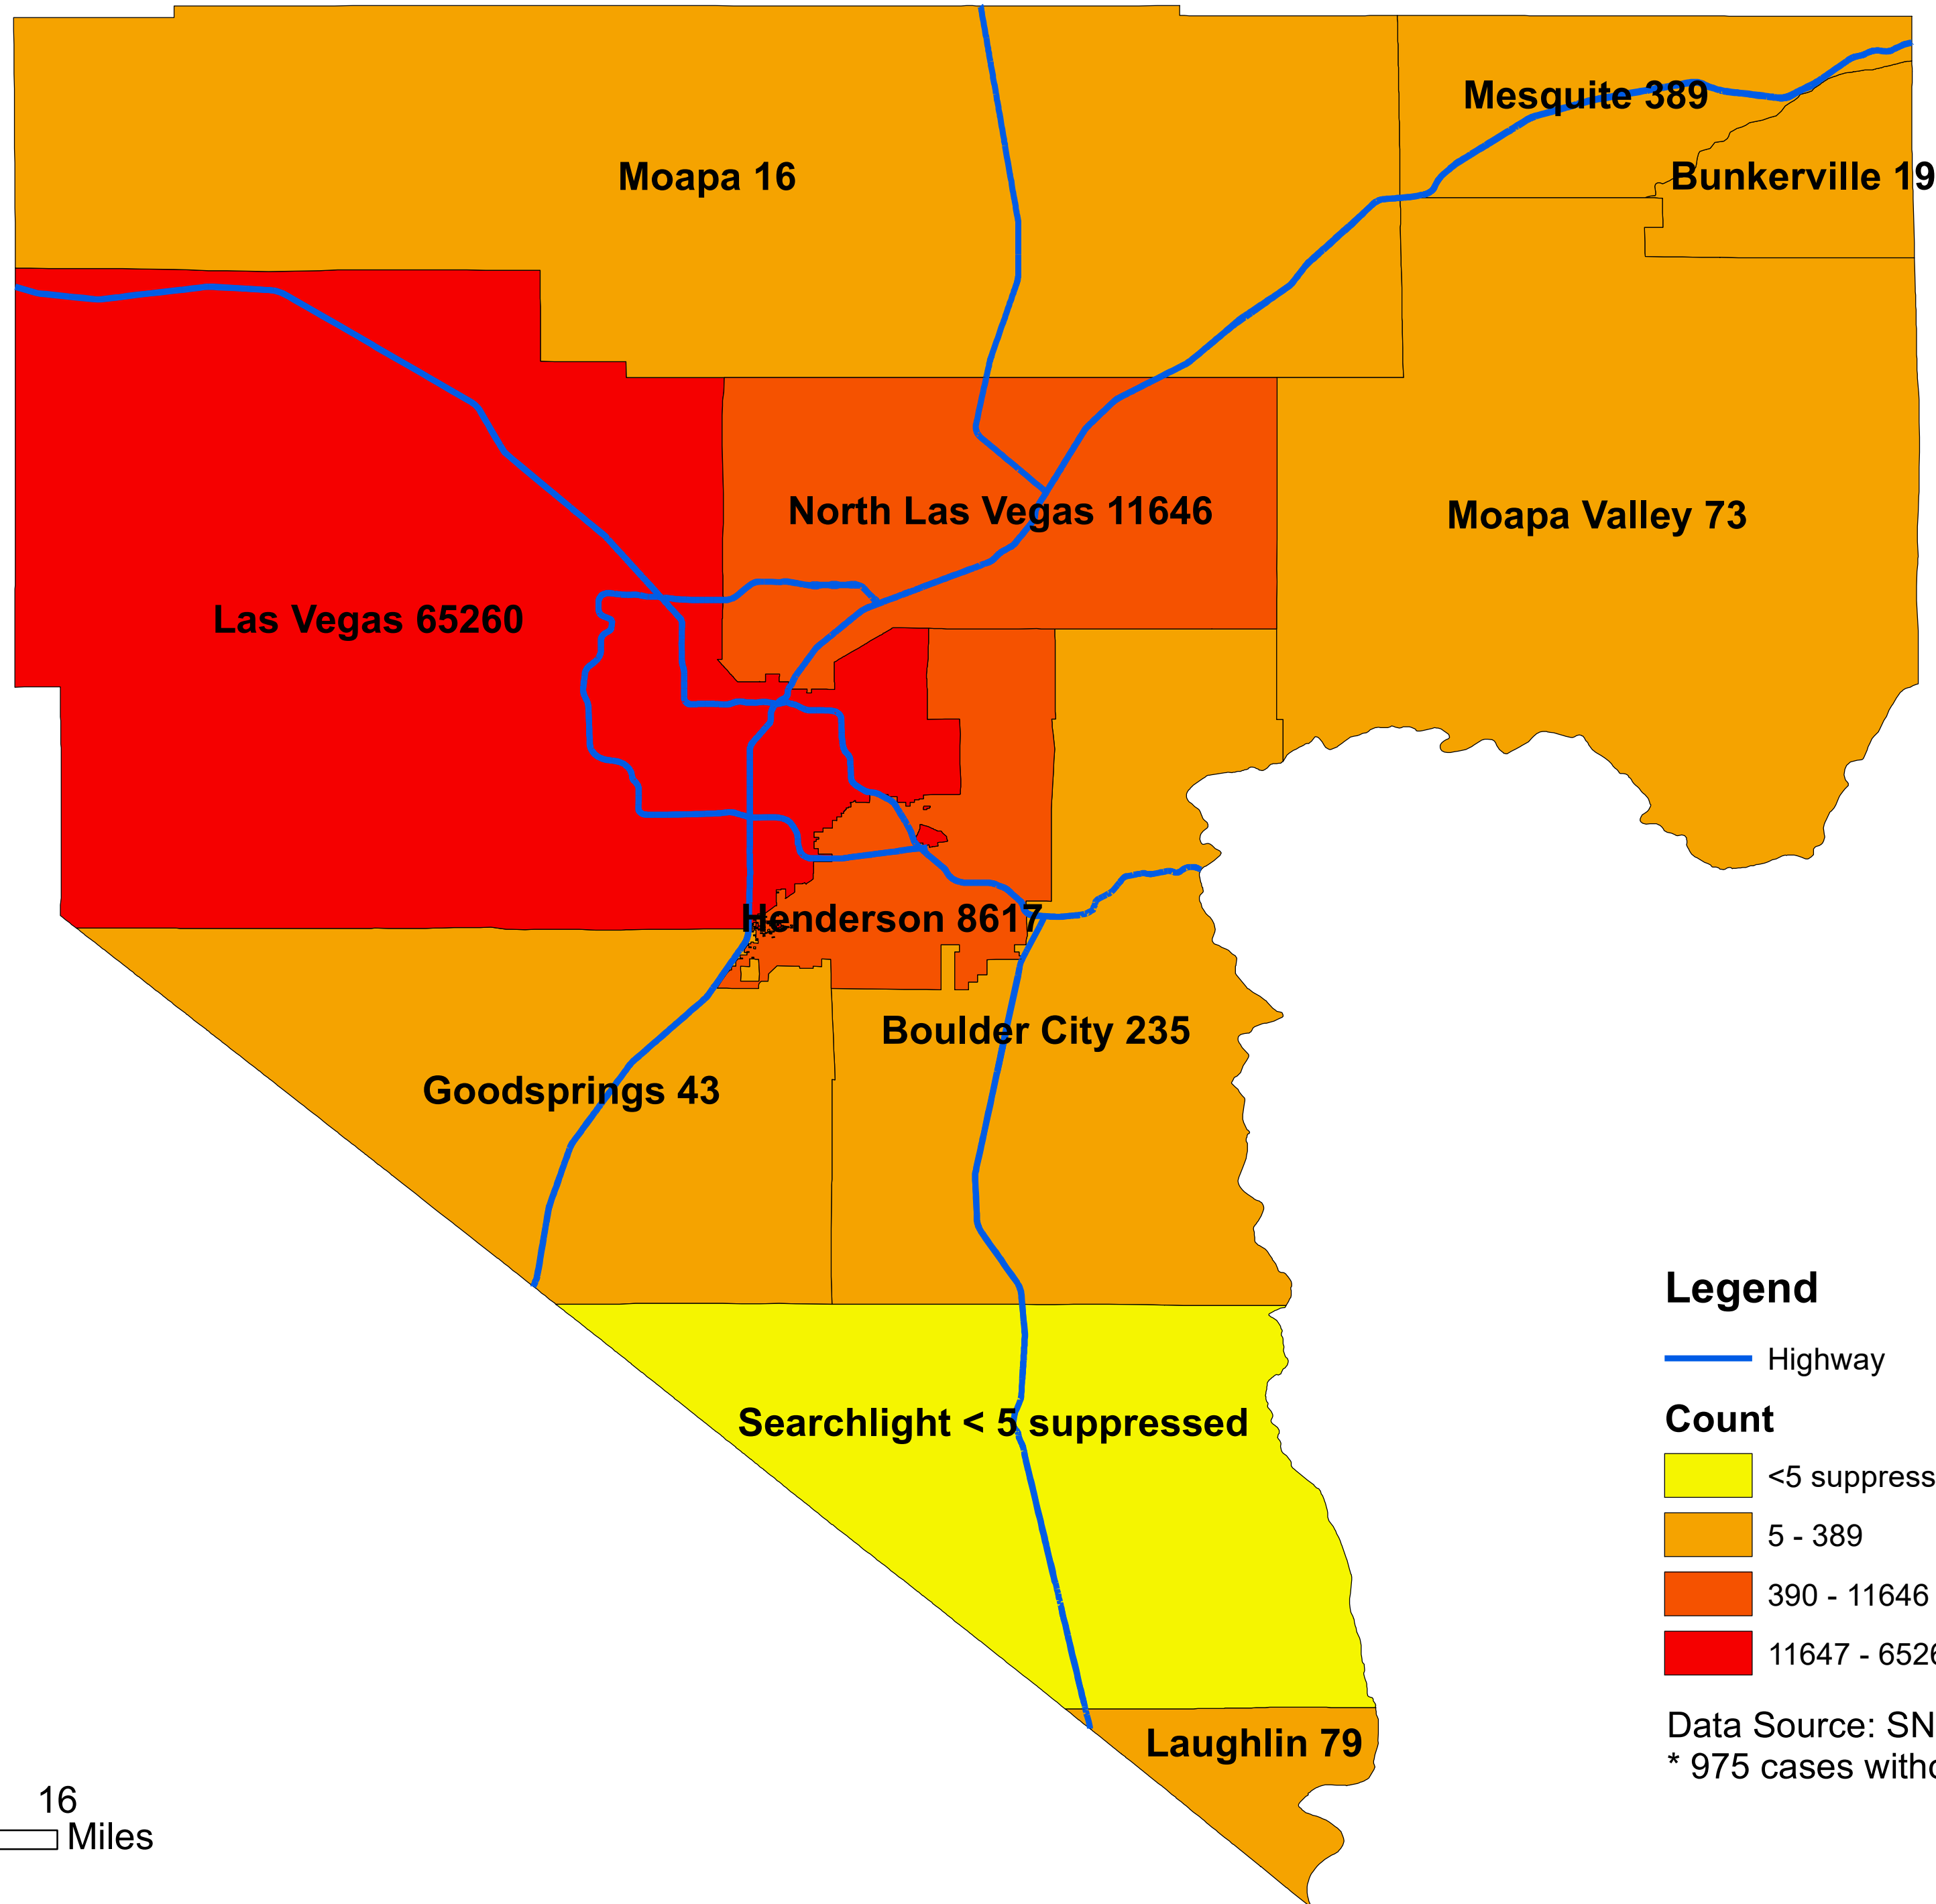

Number of COVID-19 cases by city in Clark county (11.06.2020)

Legend

— Highway

Count

Yellow <5 suppressed

Light Orange 5 - 389

Orange 390 - 11646

Red 11647 - 65260

Data Source: SNHD

* 975 cases without city information

0 4 8 16 Miles