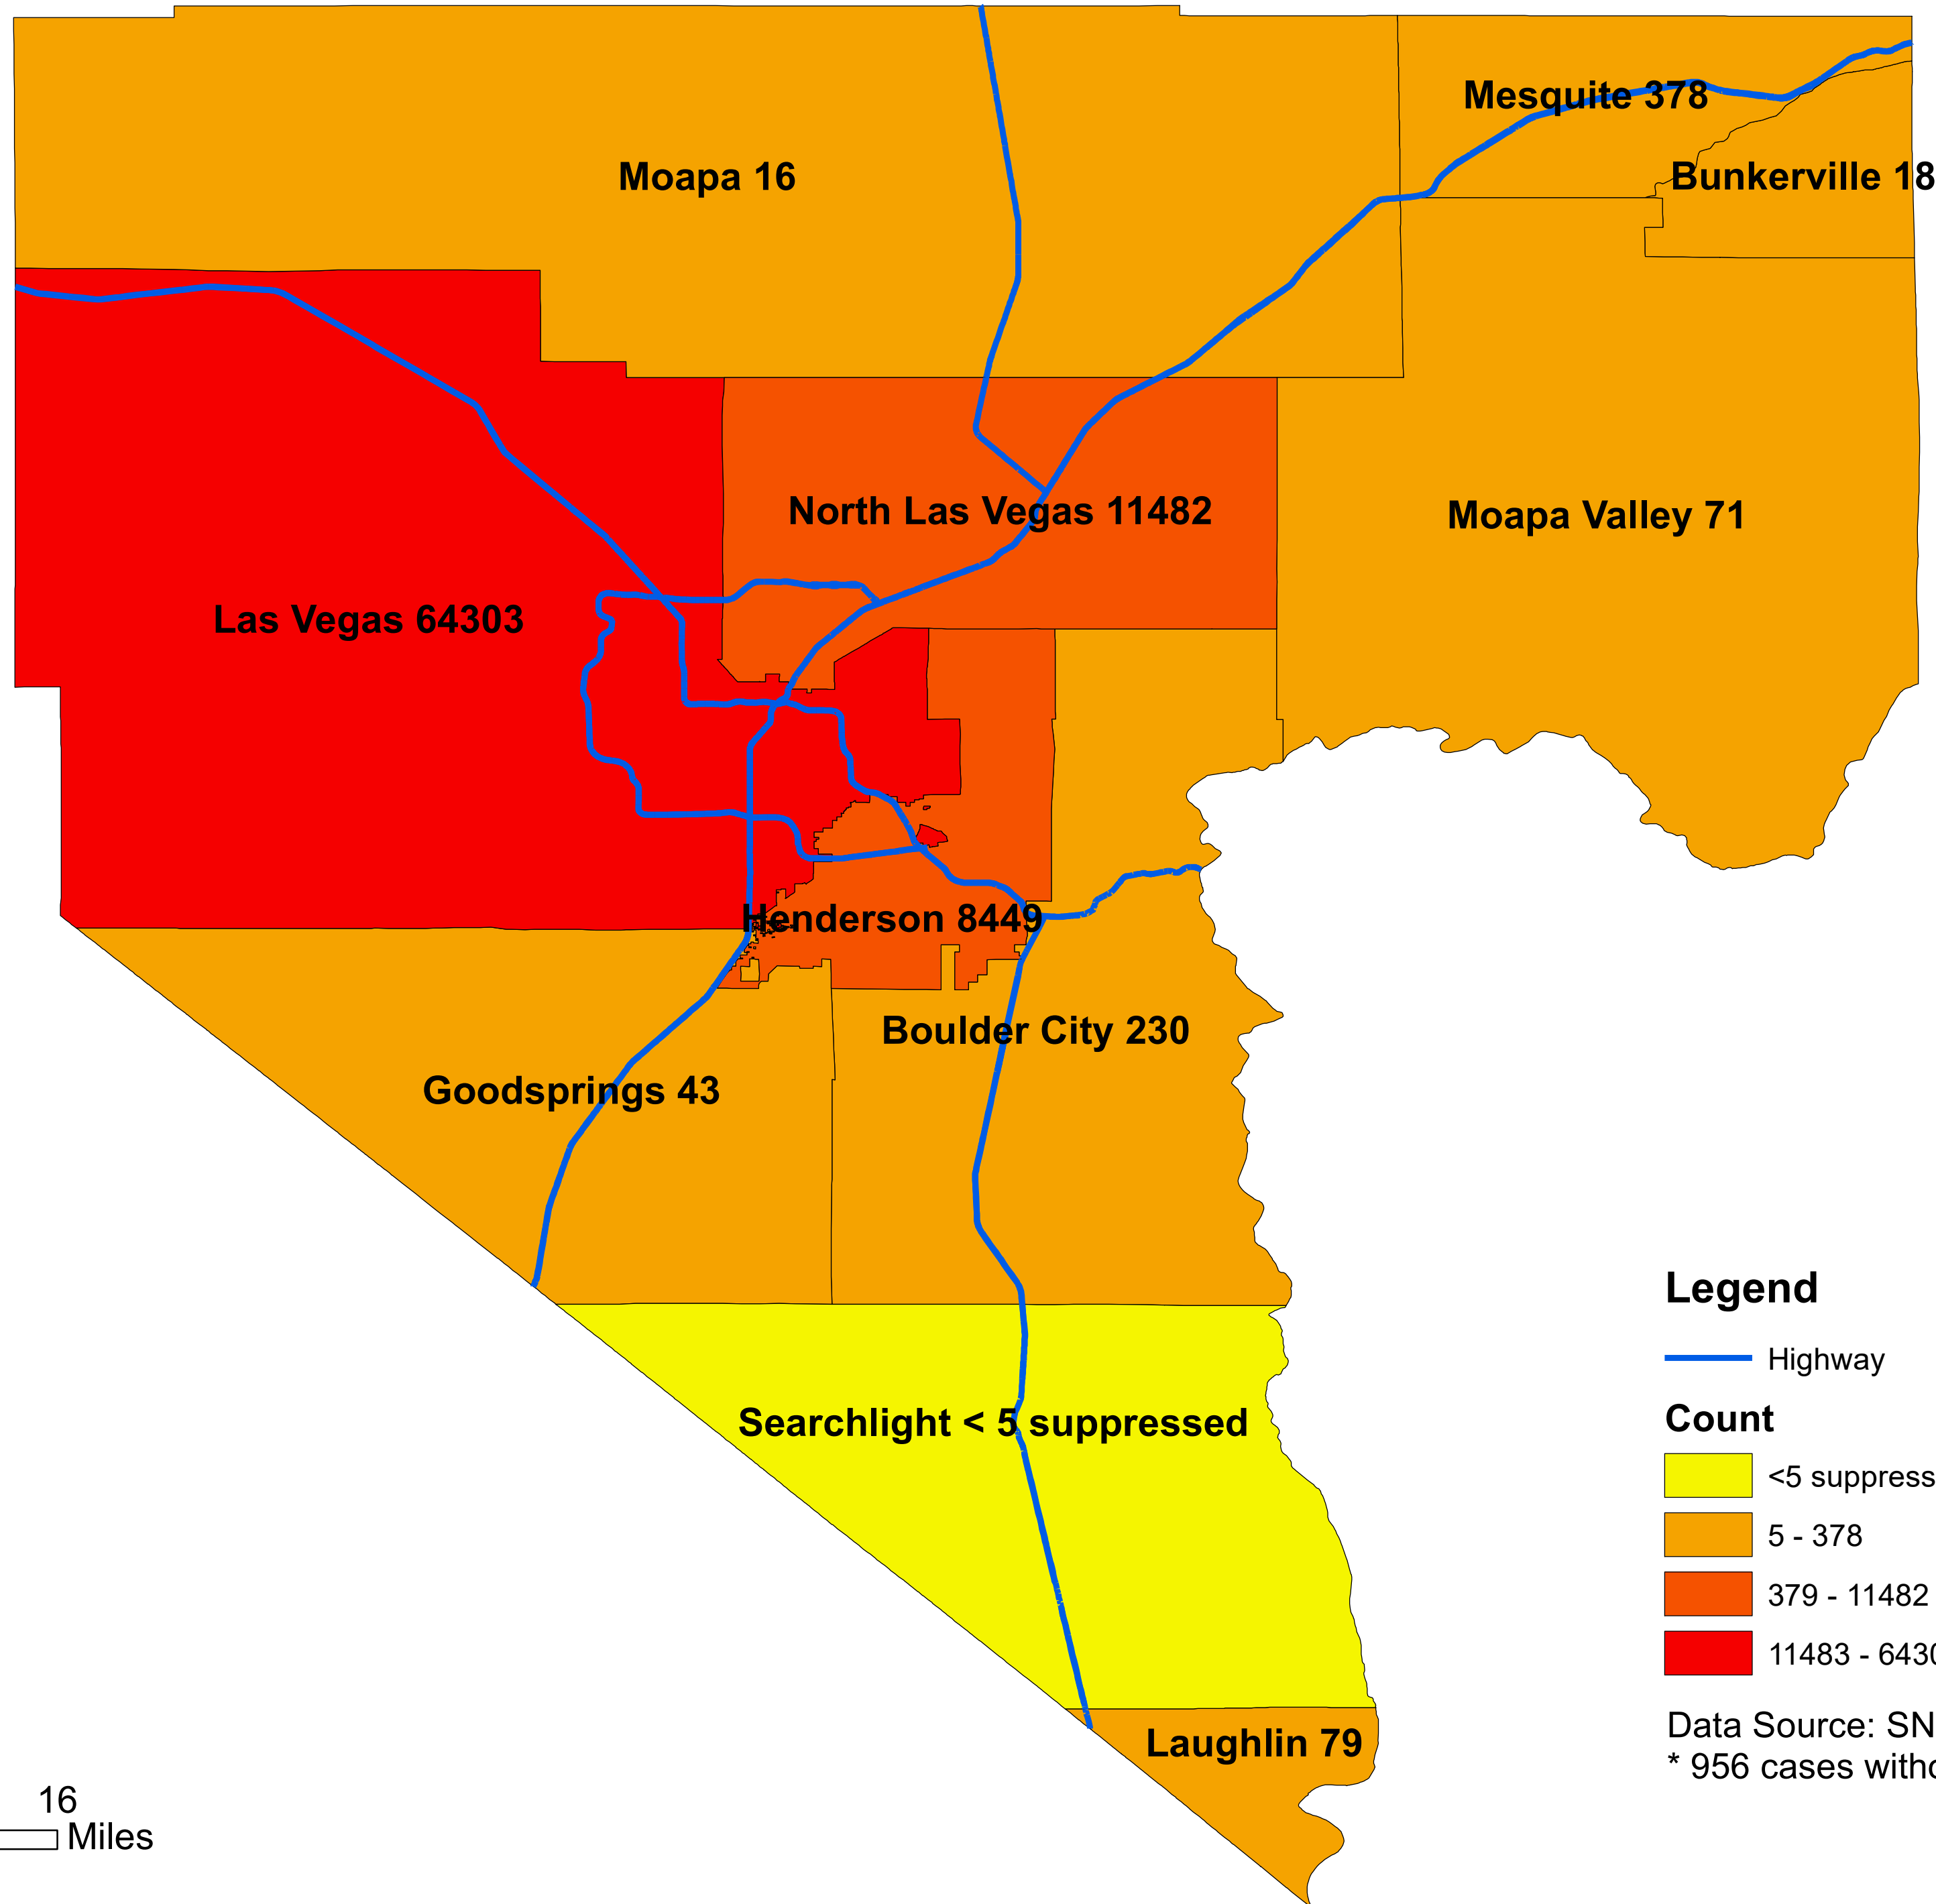

# Number of COVID-19 cases by city in Clark county (11.05.2020)

## Legend

— Highway

### Count

<5 suppressed

5 - 378

379 - 11482

11483 - 64303

Data Source: SNHD

\* 956 cases without city information

0 4 8 16  
Miles