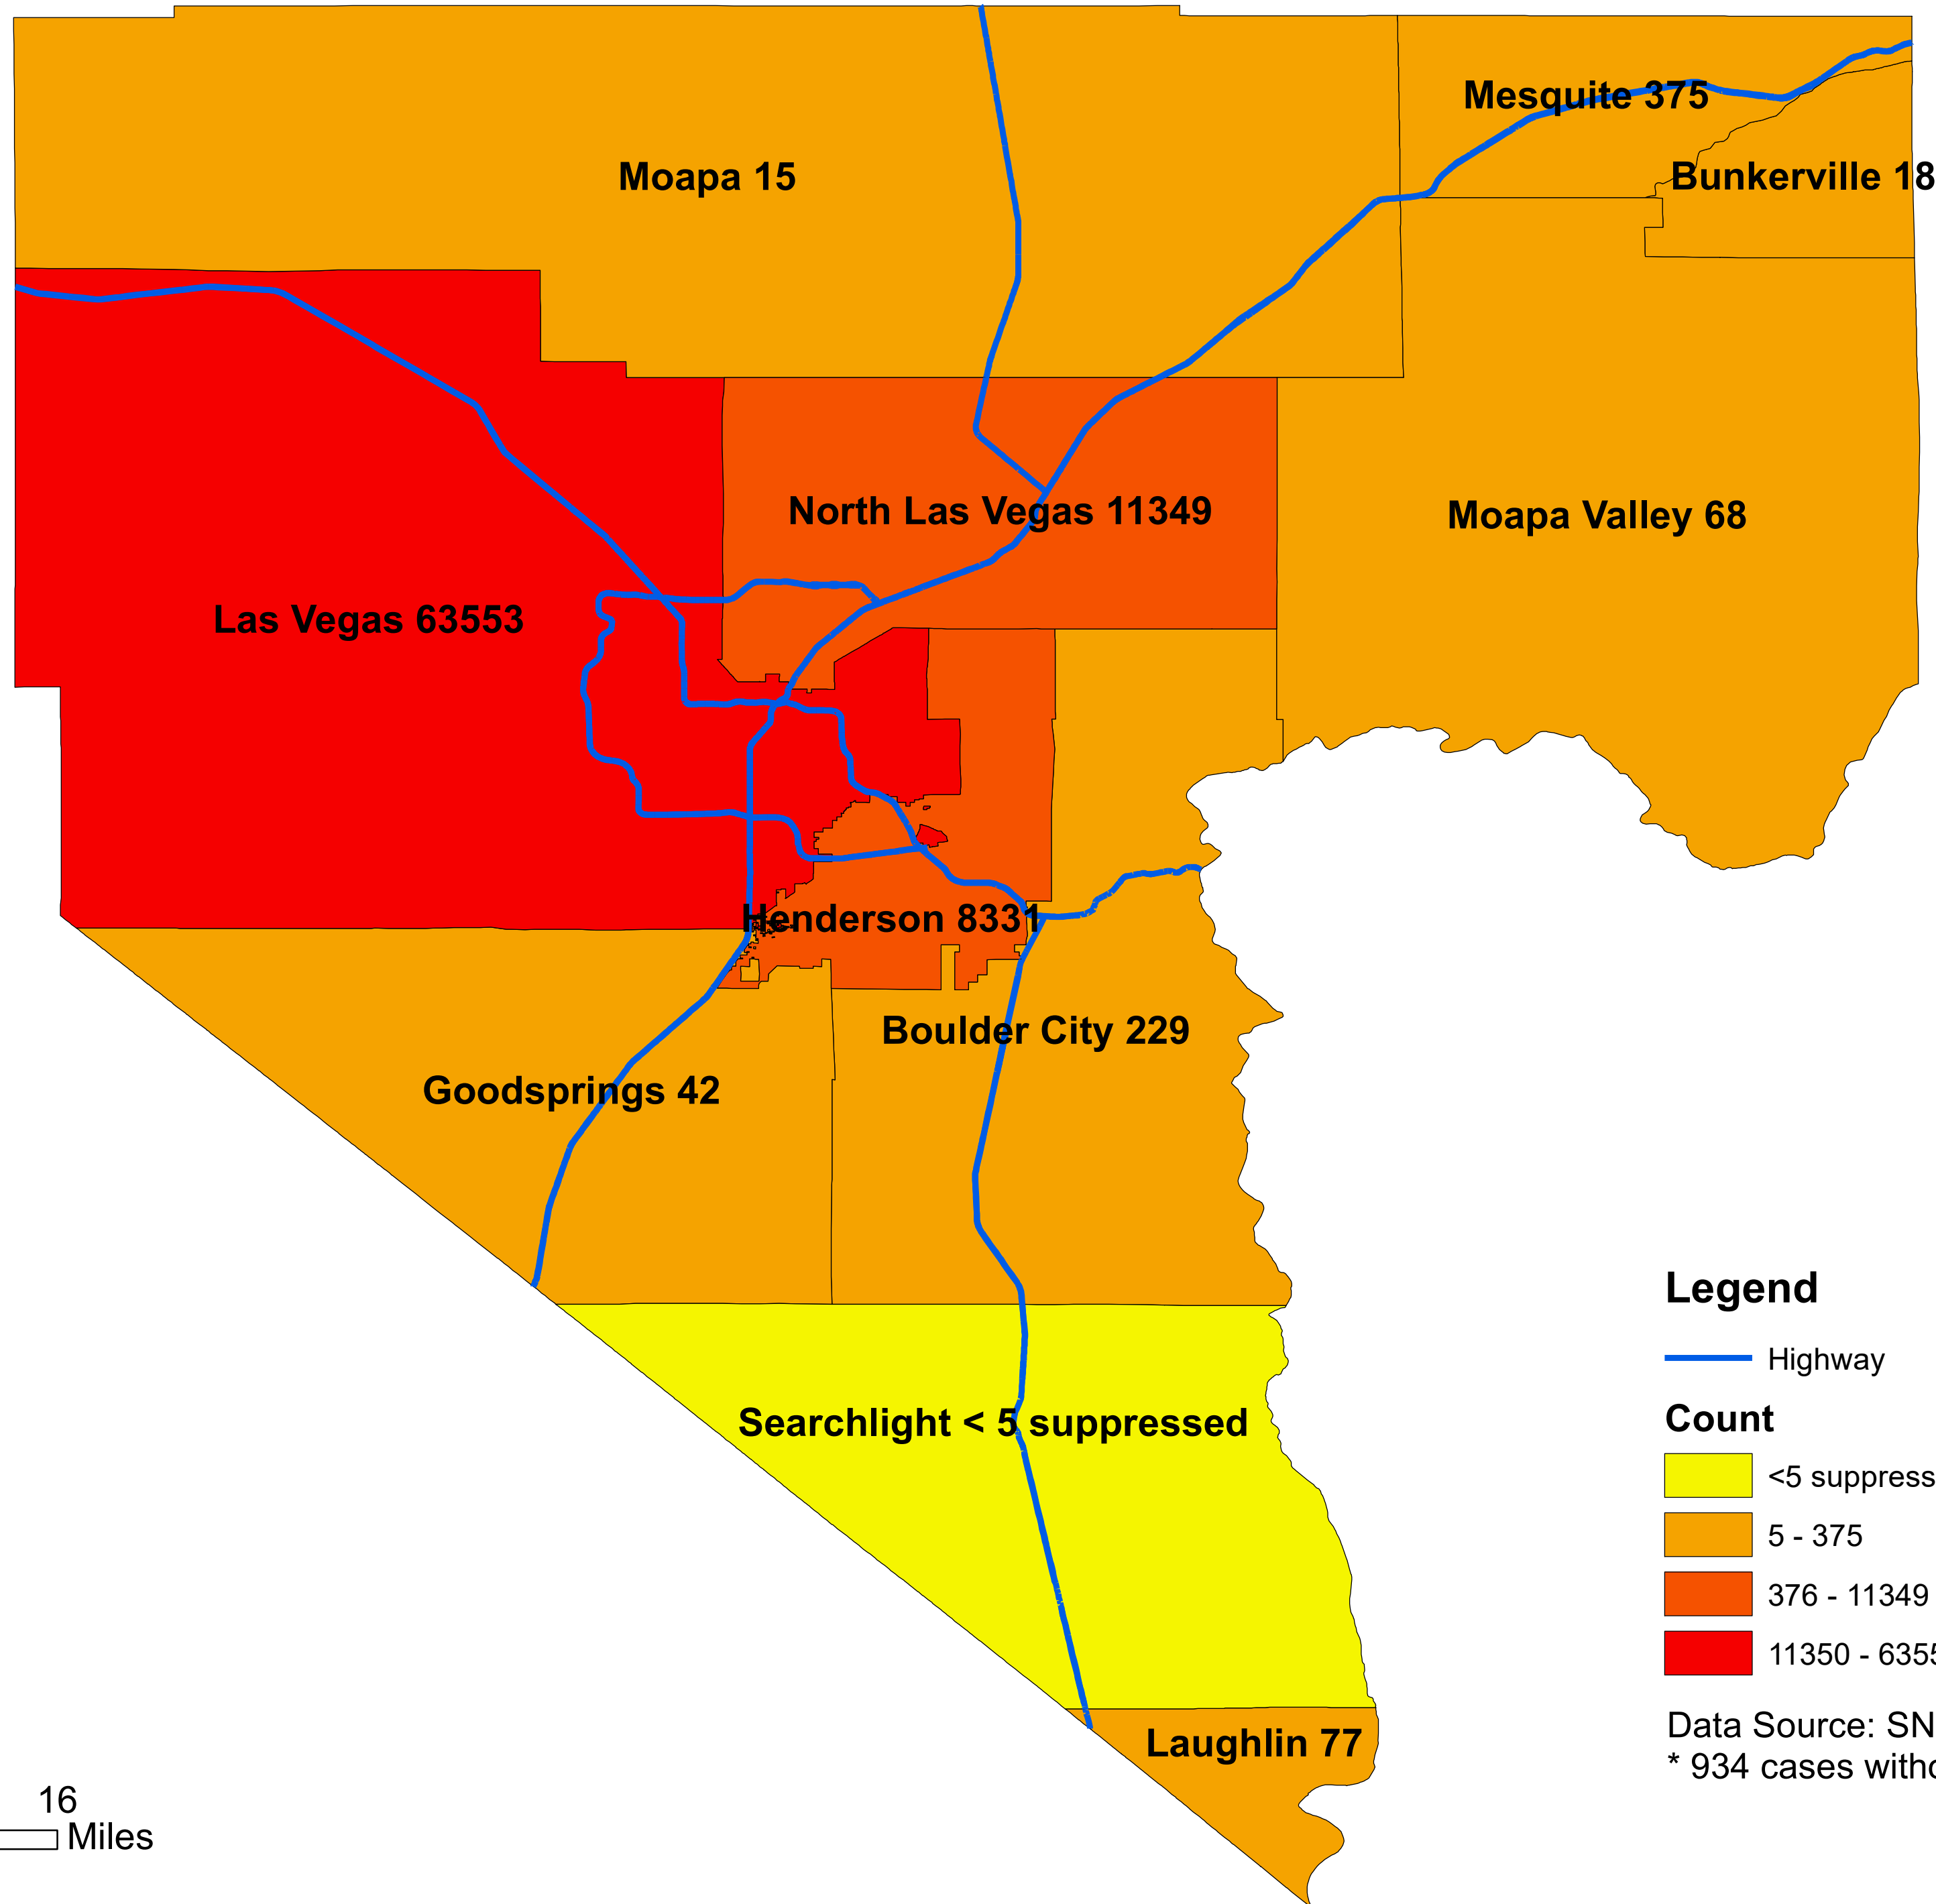

Number of COVID-19 cases by city in Clark county (11.04.2020)

Legend

— Highway

Count

Yellow: <5 suppressed

Light Orange: 5 - 375

Dark Orange: 376 - 11349

Red: 11350 - 63553

Data Source: SNHD

* 934 cases without city information

0 4 8 16 Miles