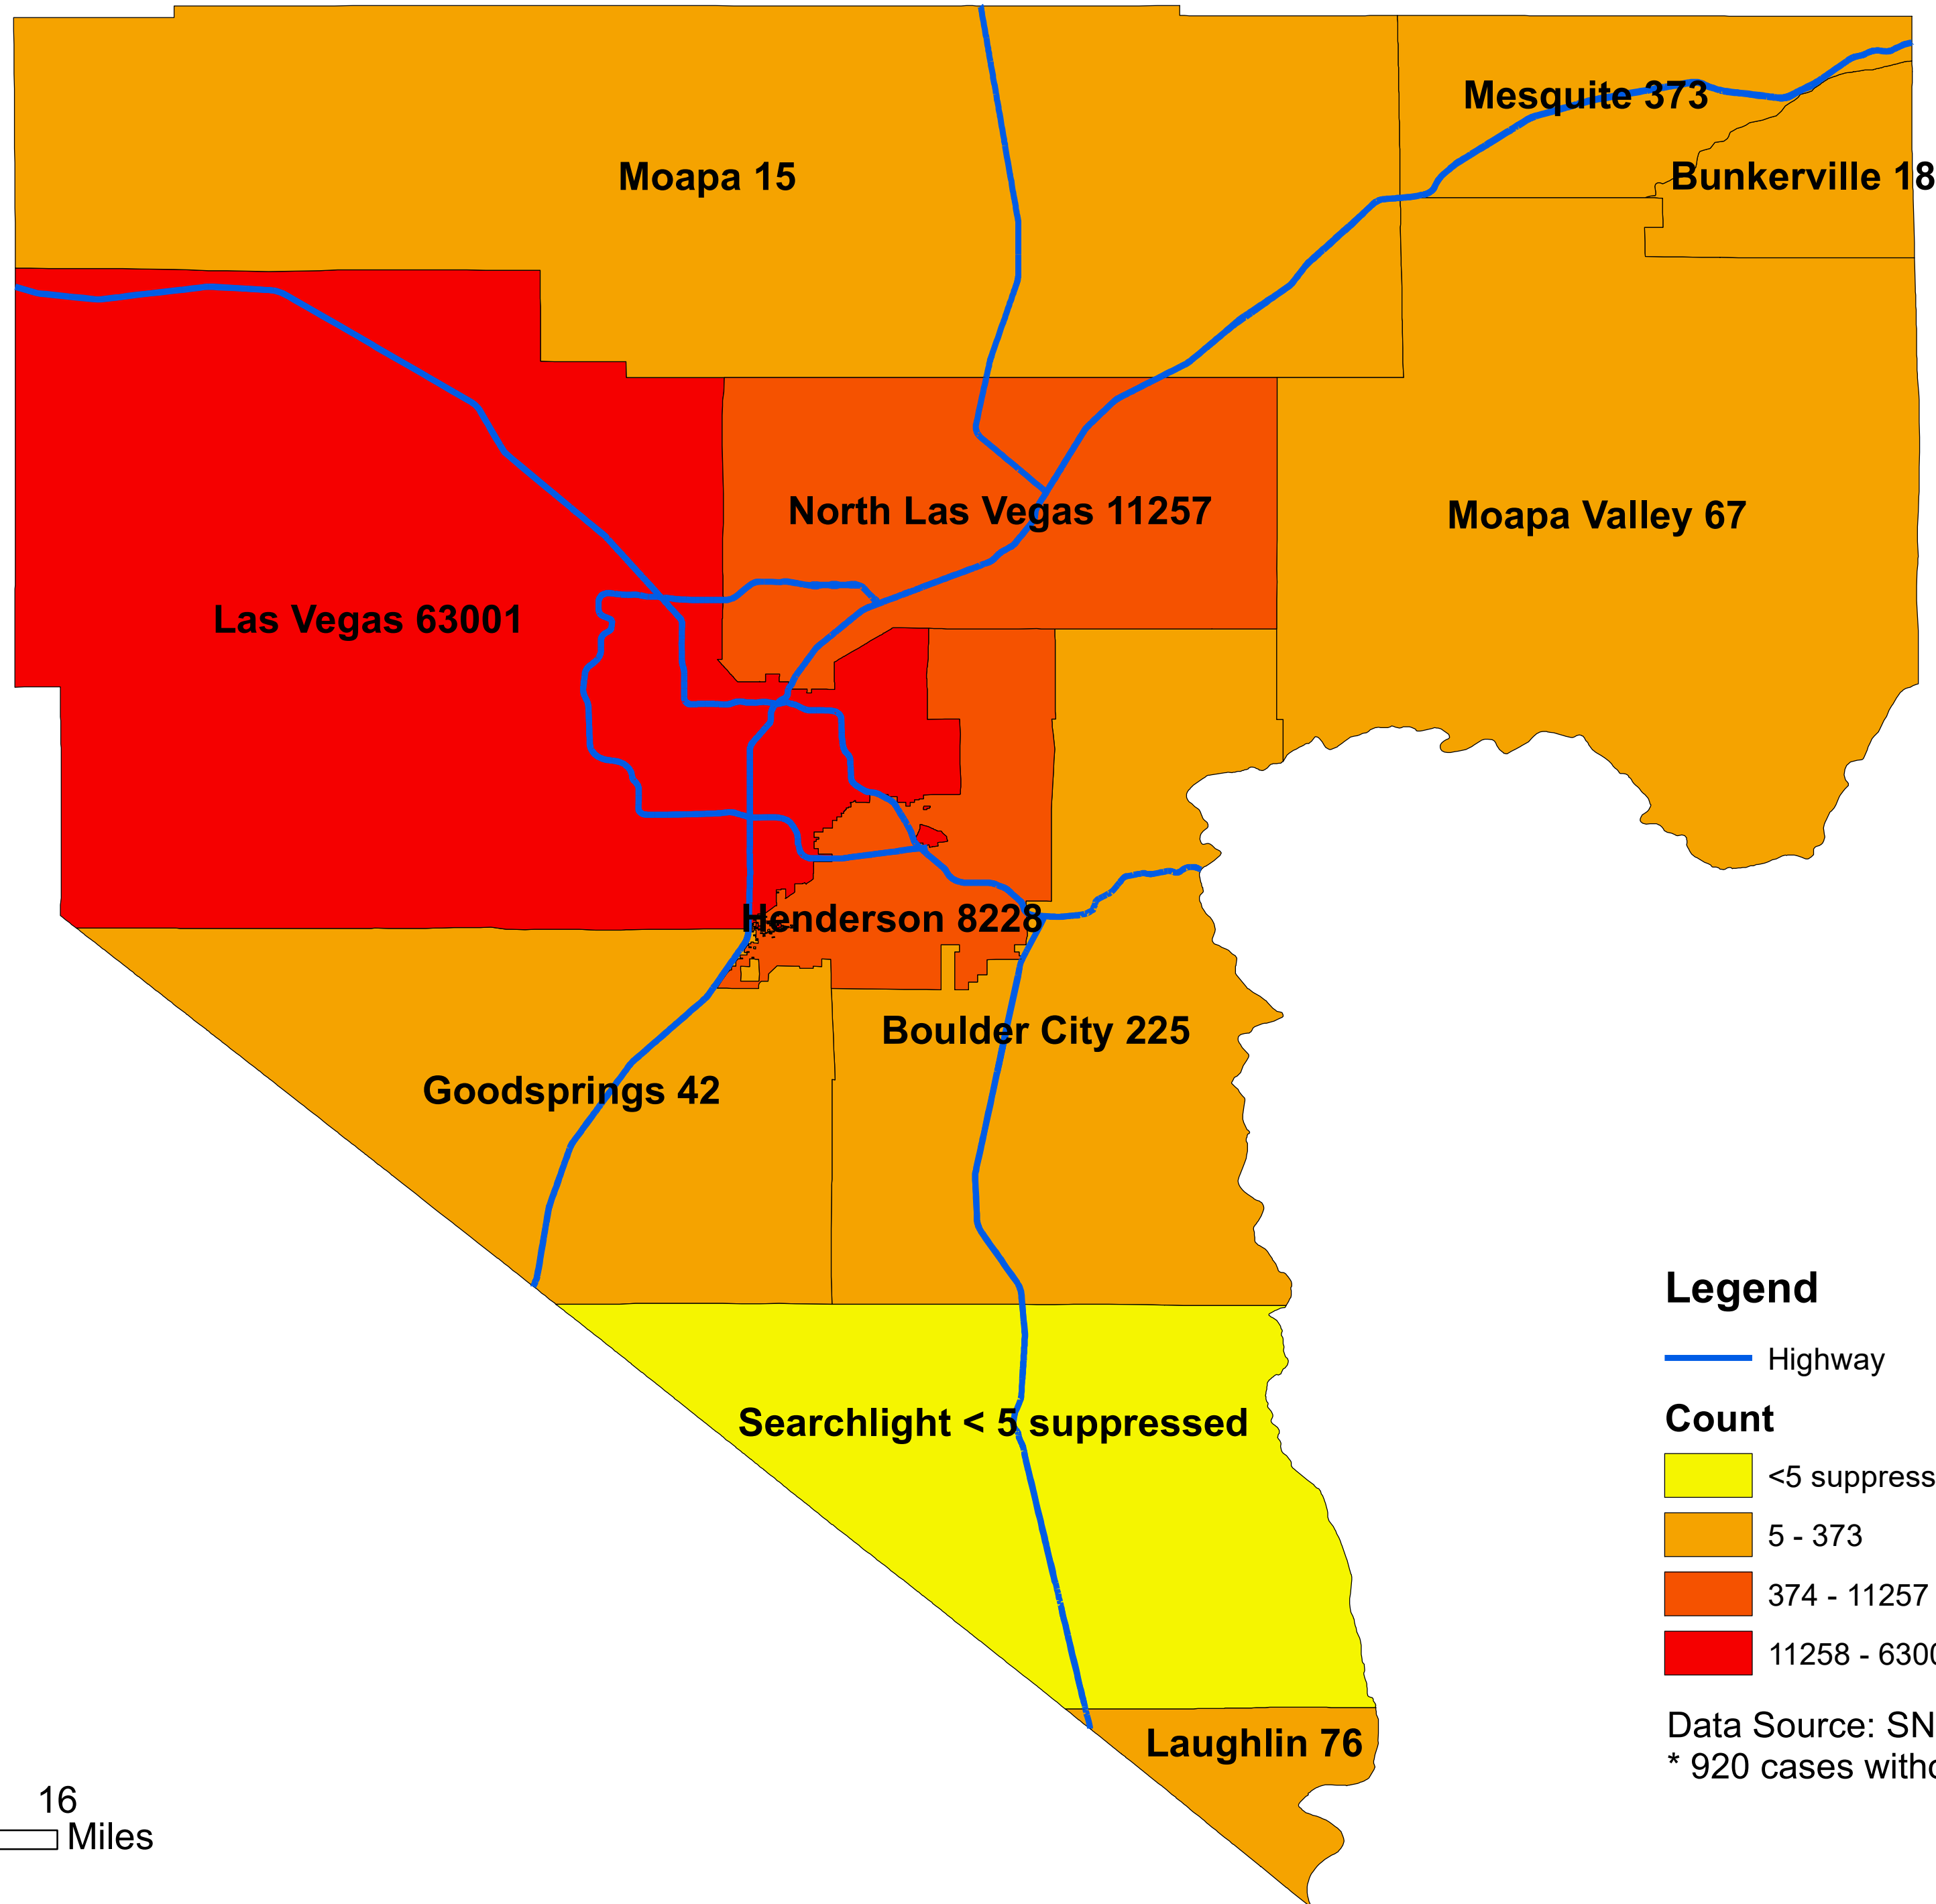

# Number of COVID-19 cases by city in Clark county (11.03.2020)

## Legend

— Highway

### Count

<5 suppressed

5 - 373

374 - 11257

11258 - 63001

Data Source: SNHD

\* 920 cases without city information

0 4 8 16  
Miles