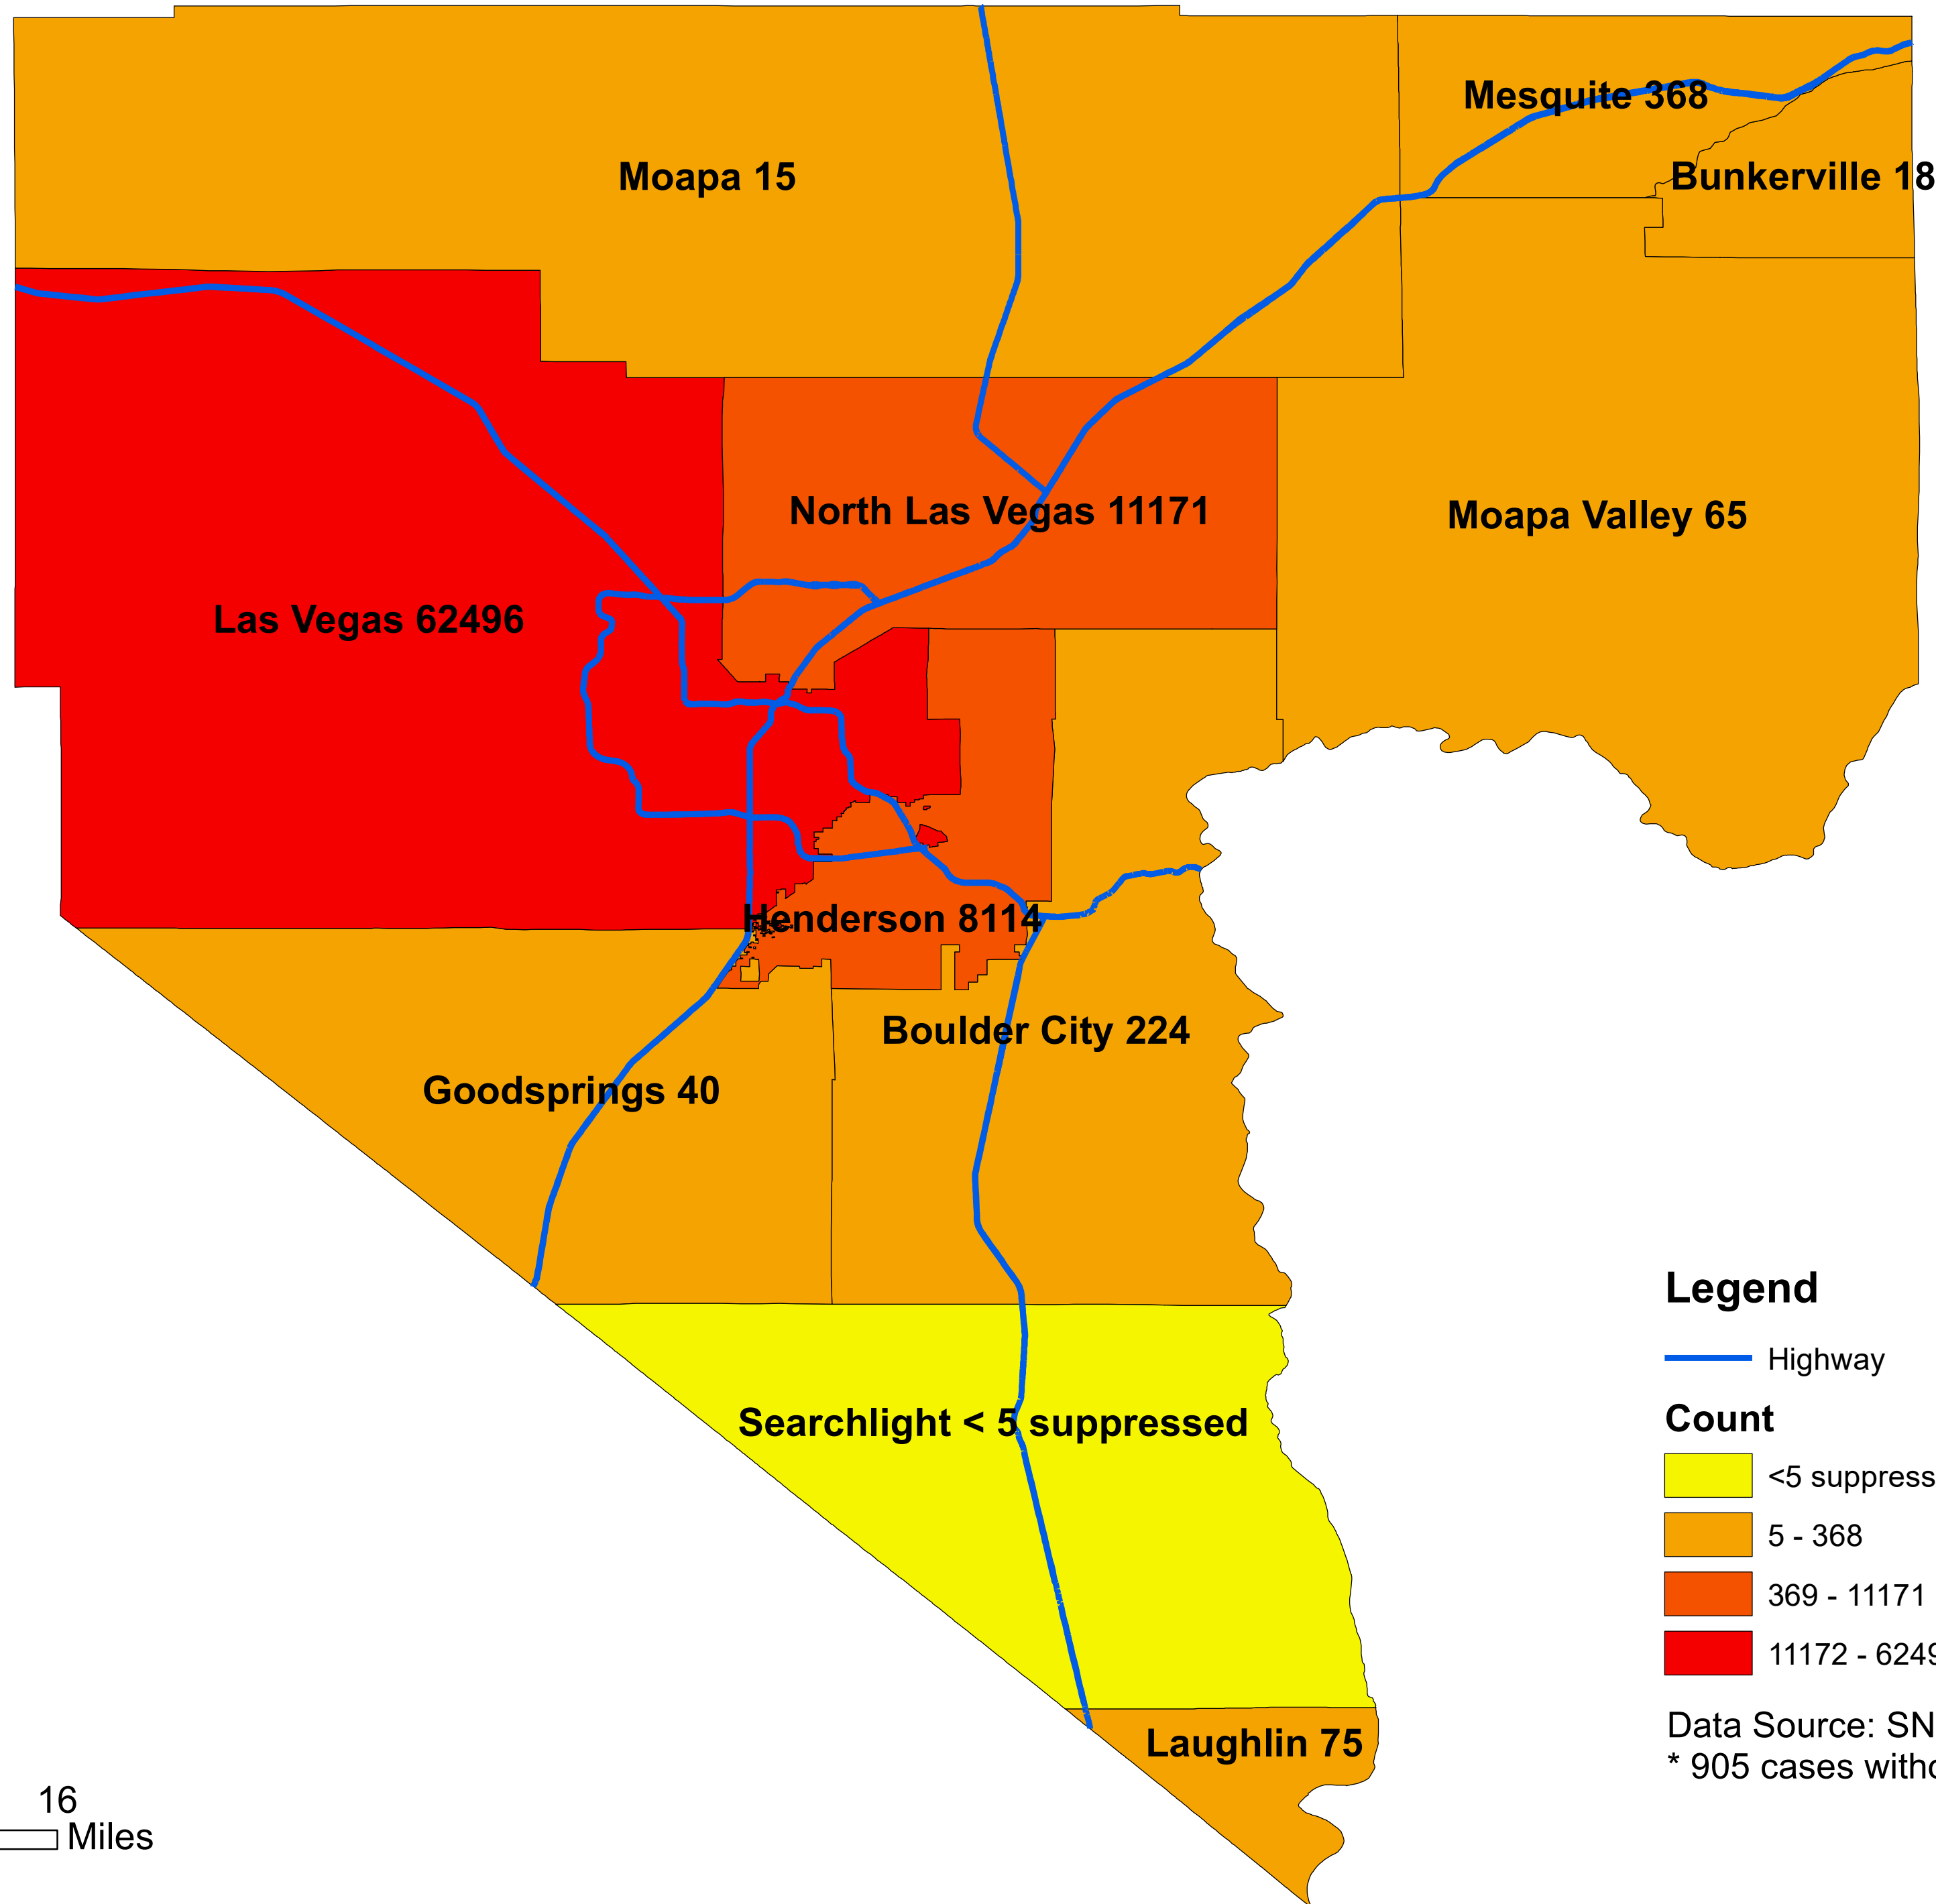

# Number of COVID-19 cases by city in Clark county (11.02.2020)

## Legend

— Highway

## Count

Yellow: <5 suppressed

Light Orange: 5 - 368

Dark Orange: 369 - 11171

Red: 11172 - 62496

Data Source: SNHD

\* 905 cases without city information

0 4 8 16 Miles