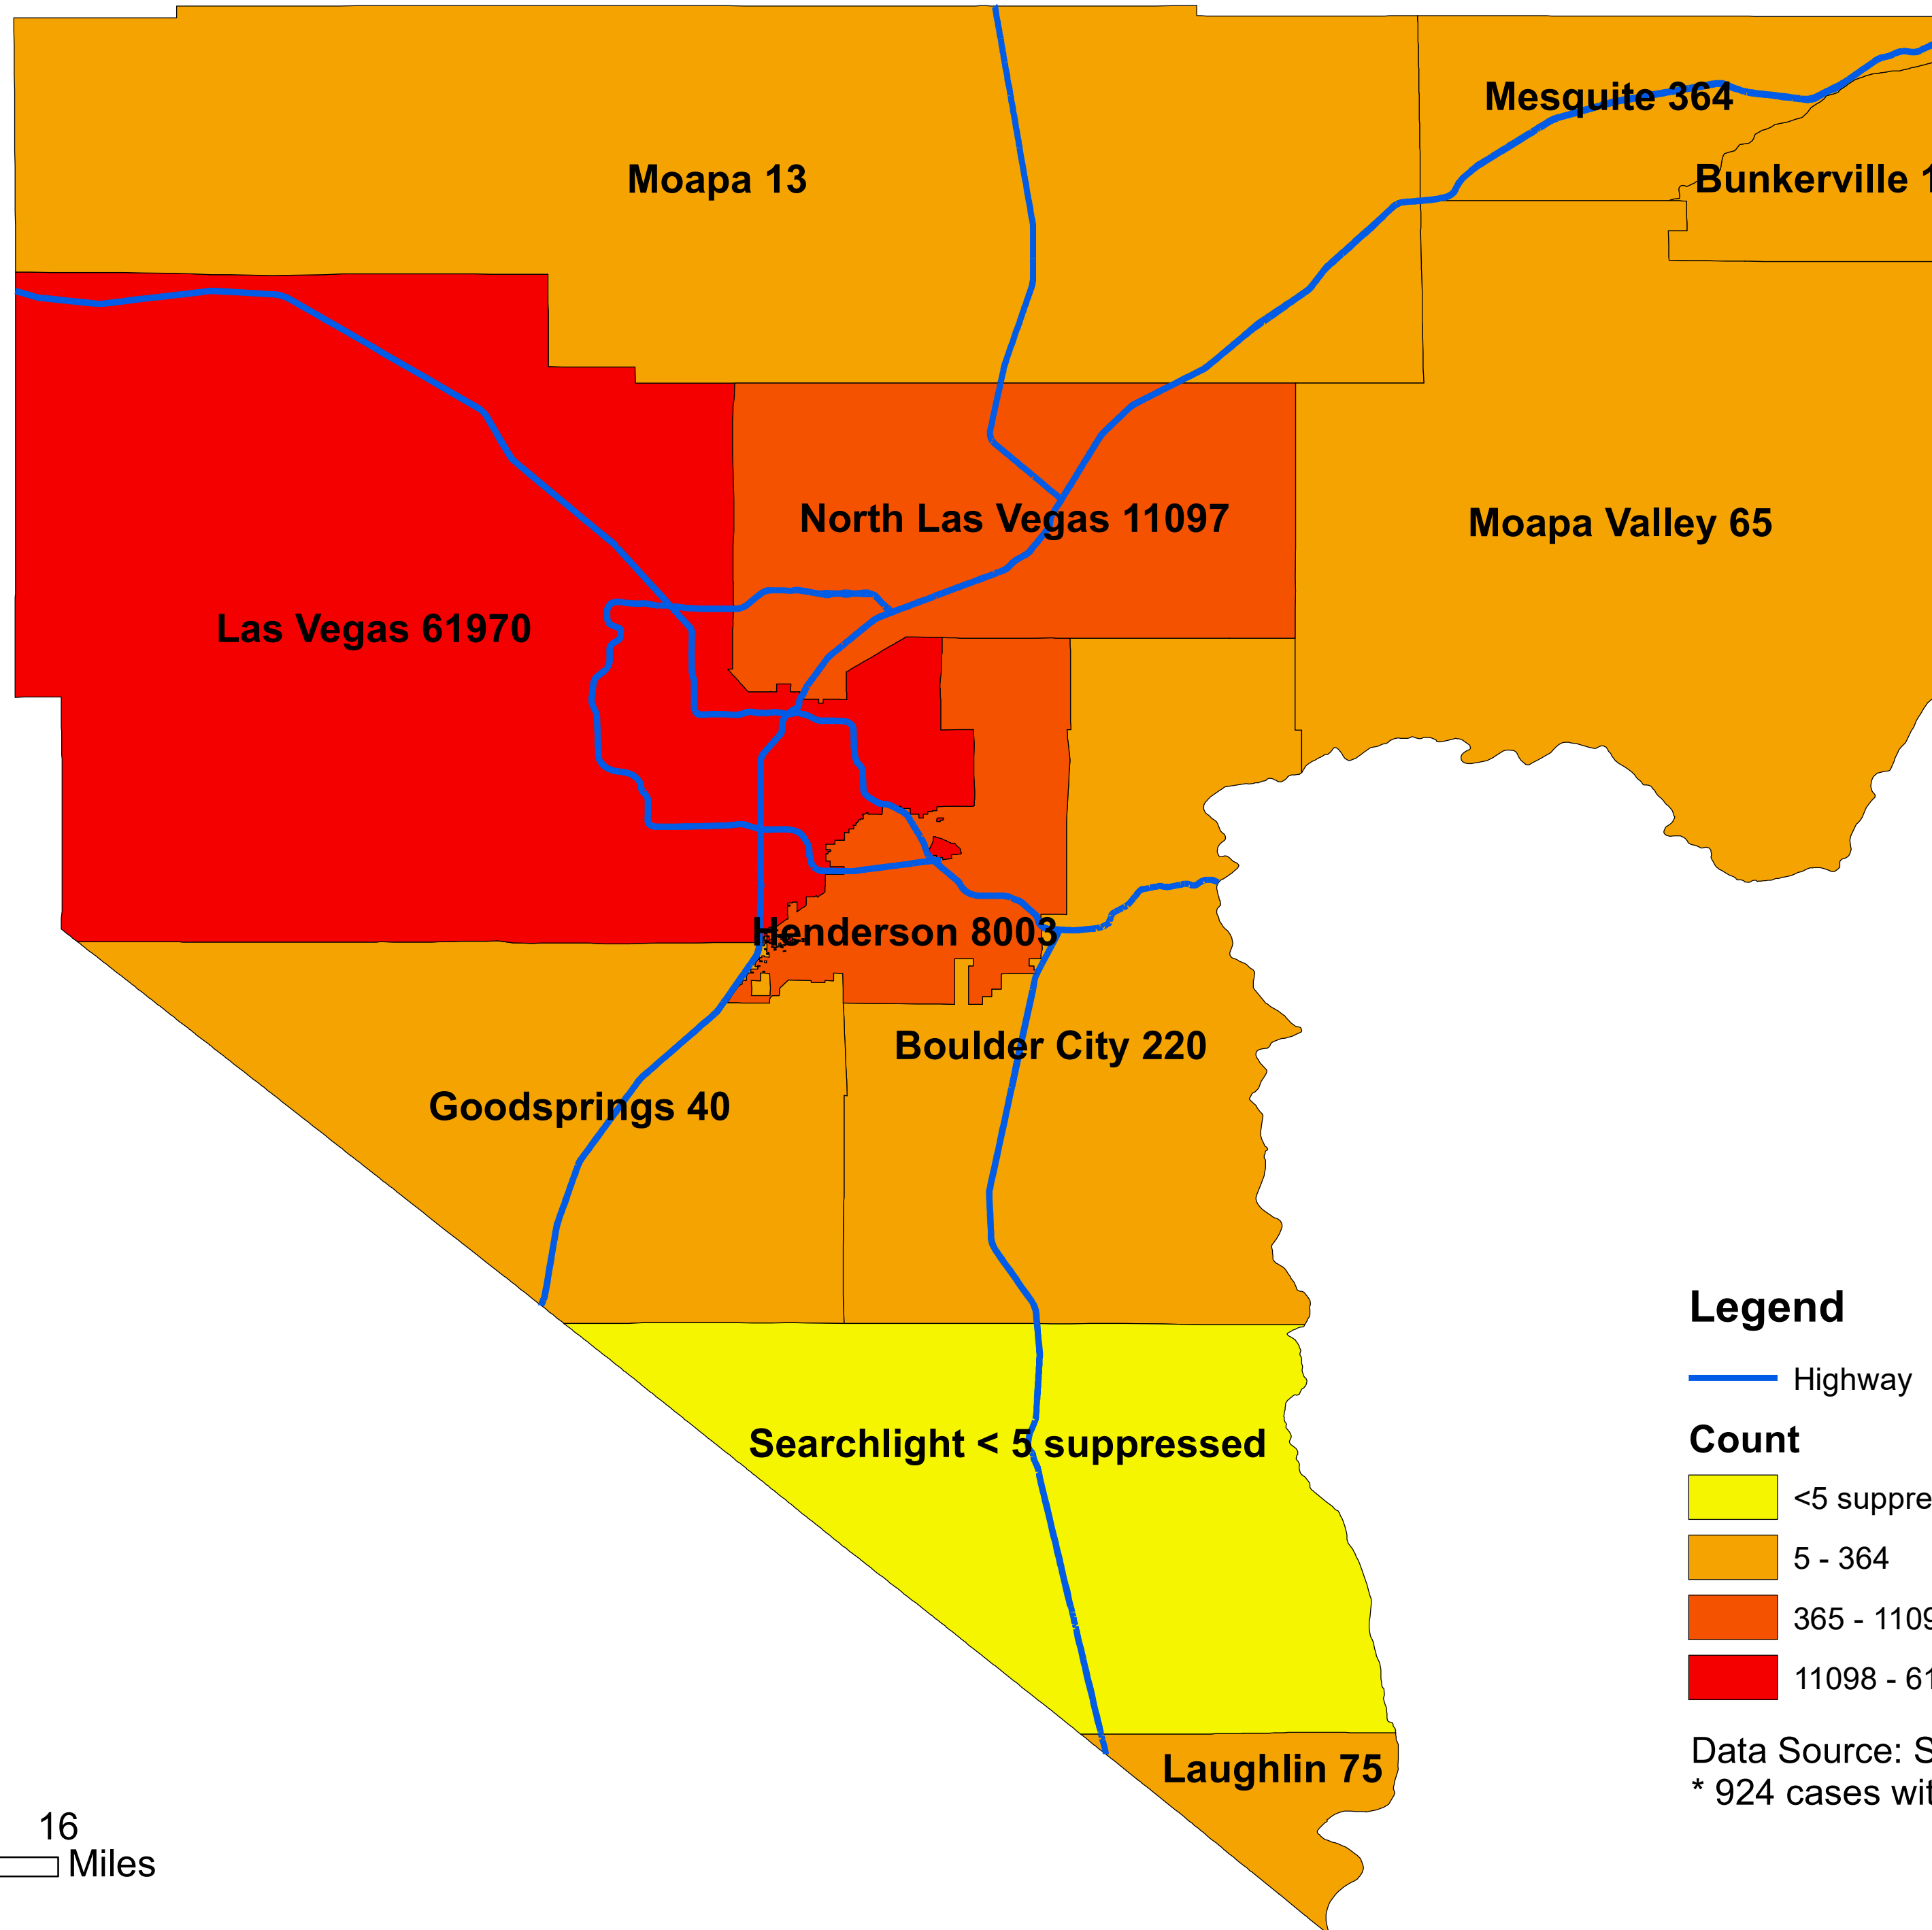

# Number of COVID-19 cases by city in Clark county (11.01.2020)

## Legend

— Highway

### Count

<5 suppressed

5 - 364

365 - 11097

11098 - 61970

Data Source: SNHD

\* 924 cases without city information

0 4 8 16  
Miles