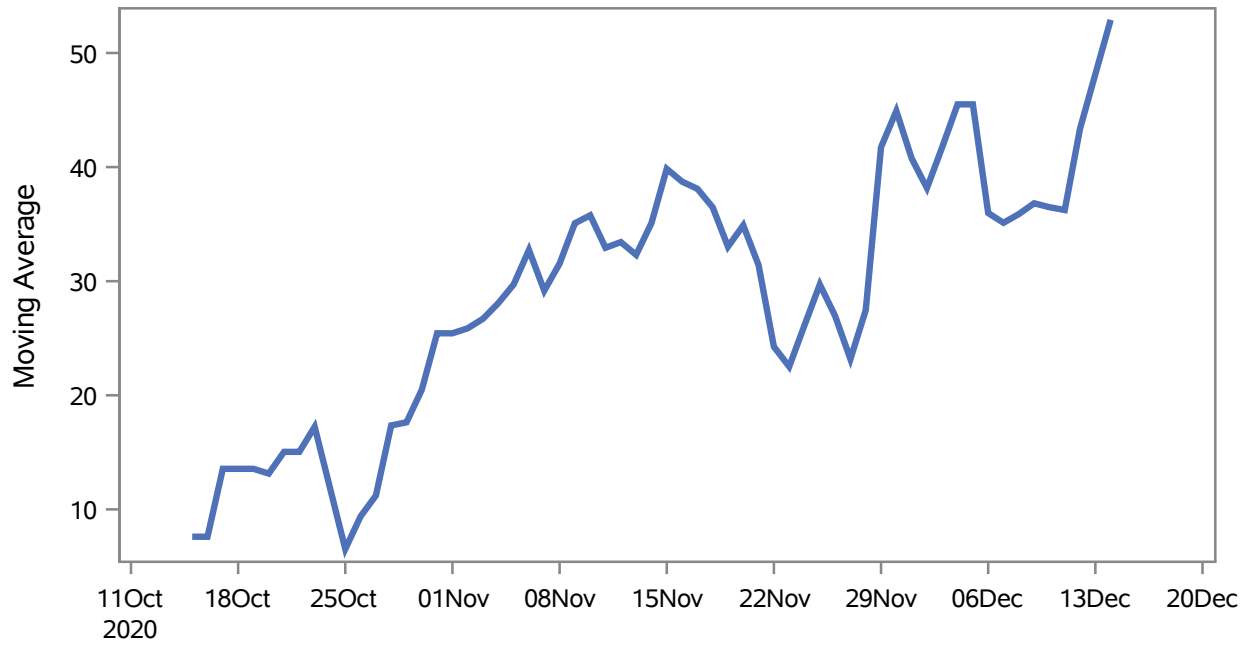

Percent of People Receiving COVID-19 Viral Tests Who Have Positive Results in Mesquite

Investigations are ongoing; data are subject to change.
Reporting through 23DEC2020

Mesquite zip codes include 89027,89034. The U.S. Census Bureau data uses Zip Code Tabulation Area (ZCTA), which does not list 89034 but has incorporated areas of 89034 within 89027 through the American Community Survey (ACS) 5-Year Estimates.