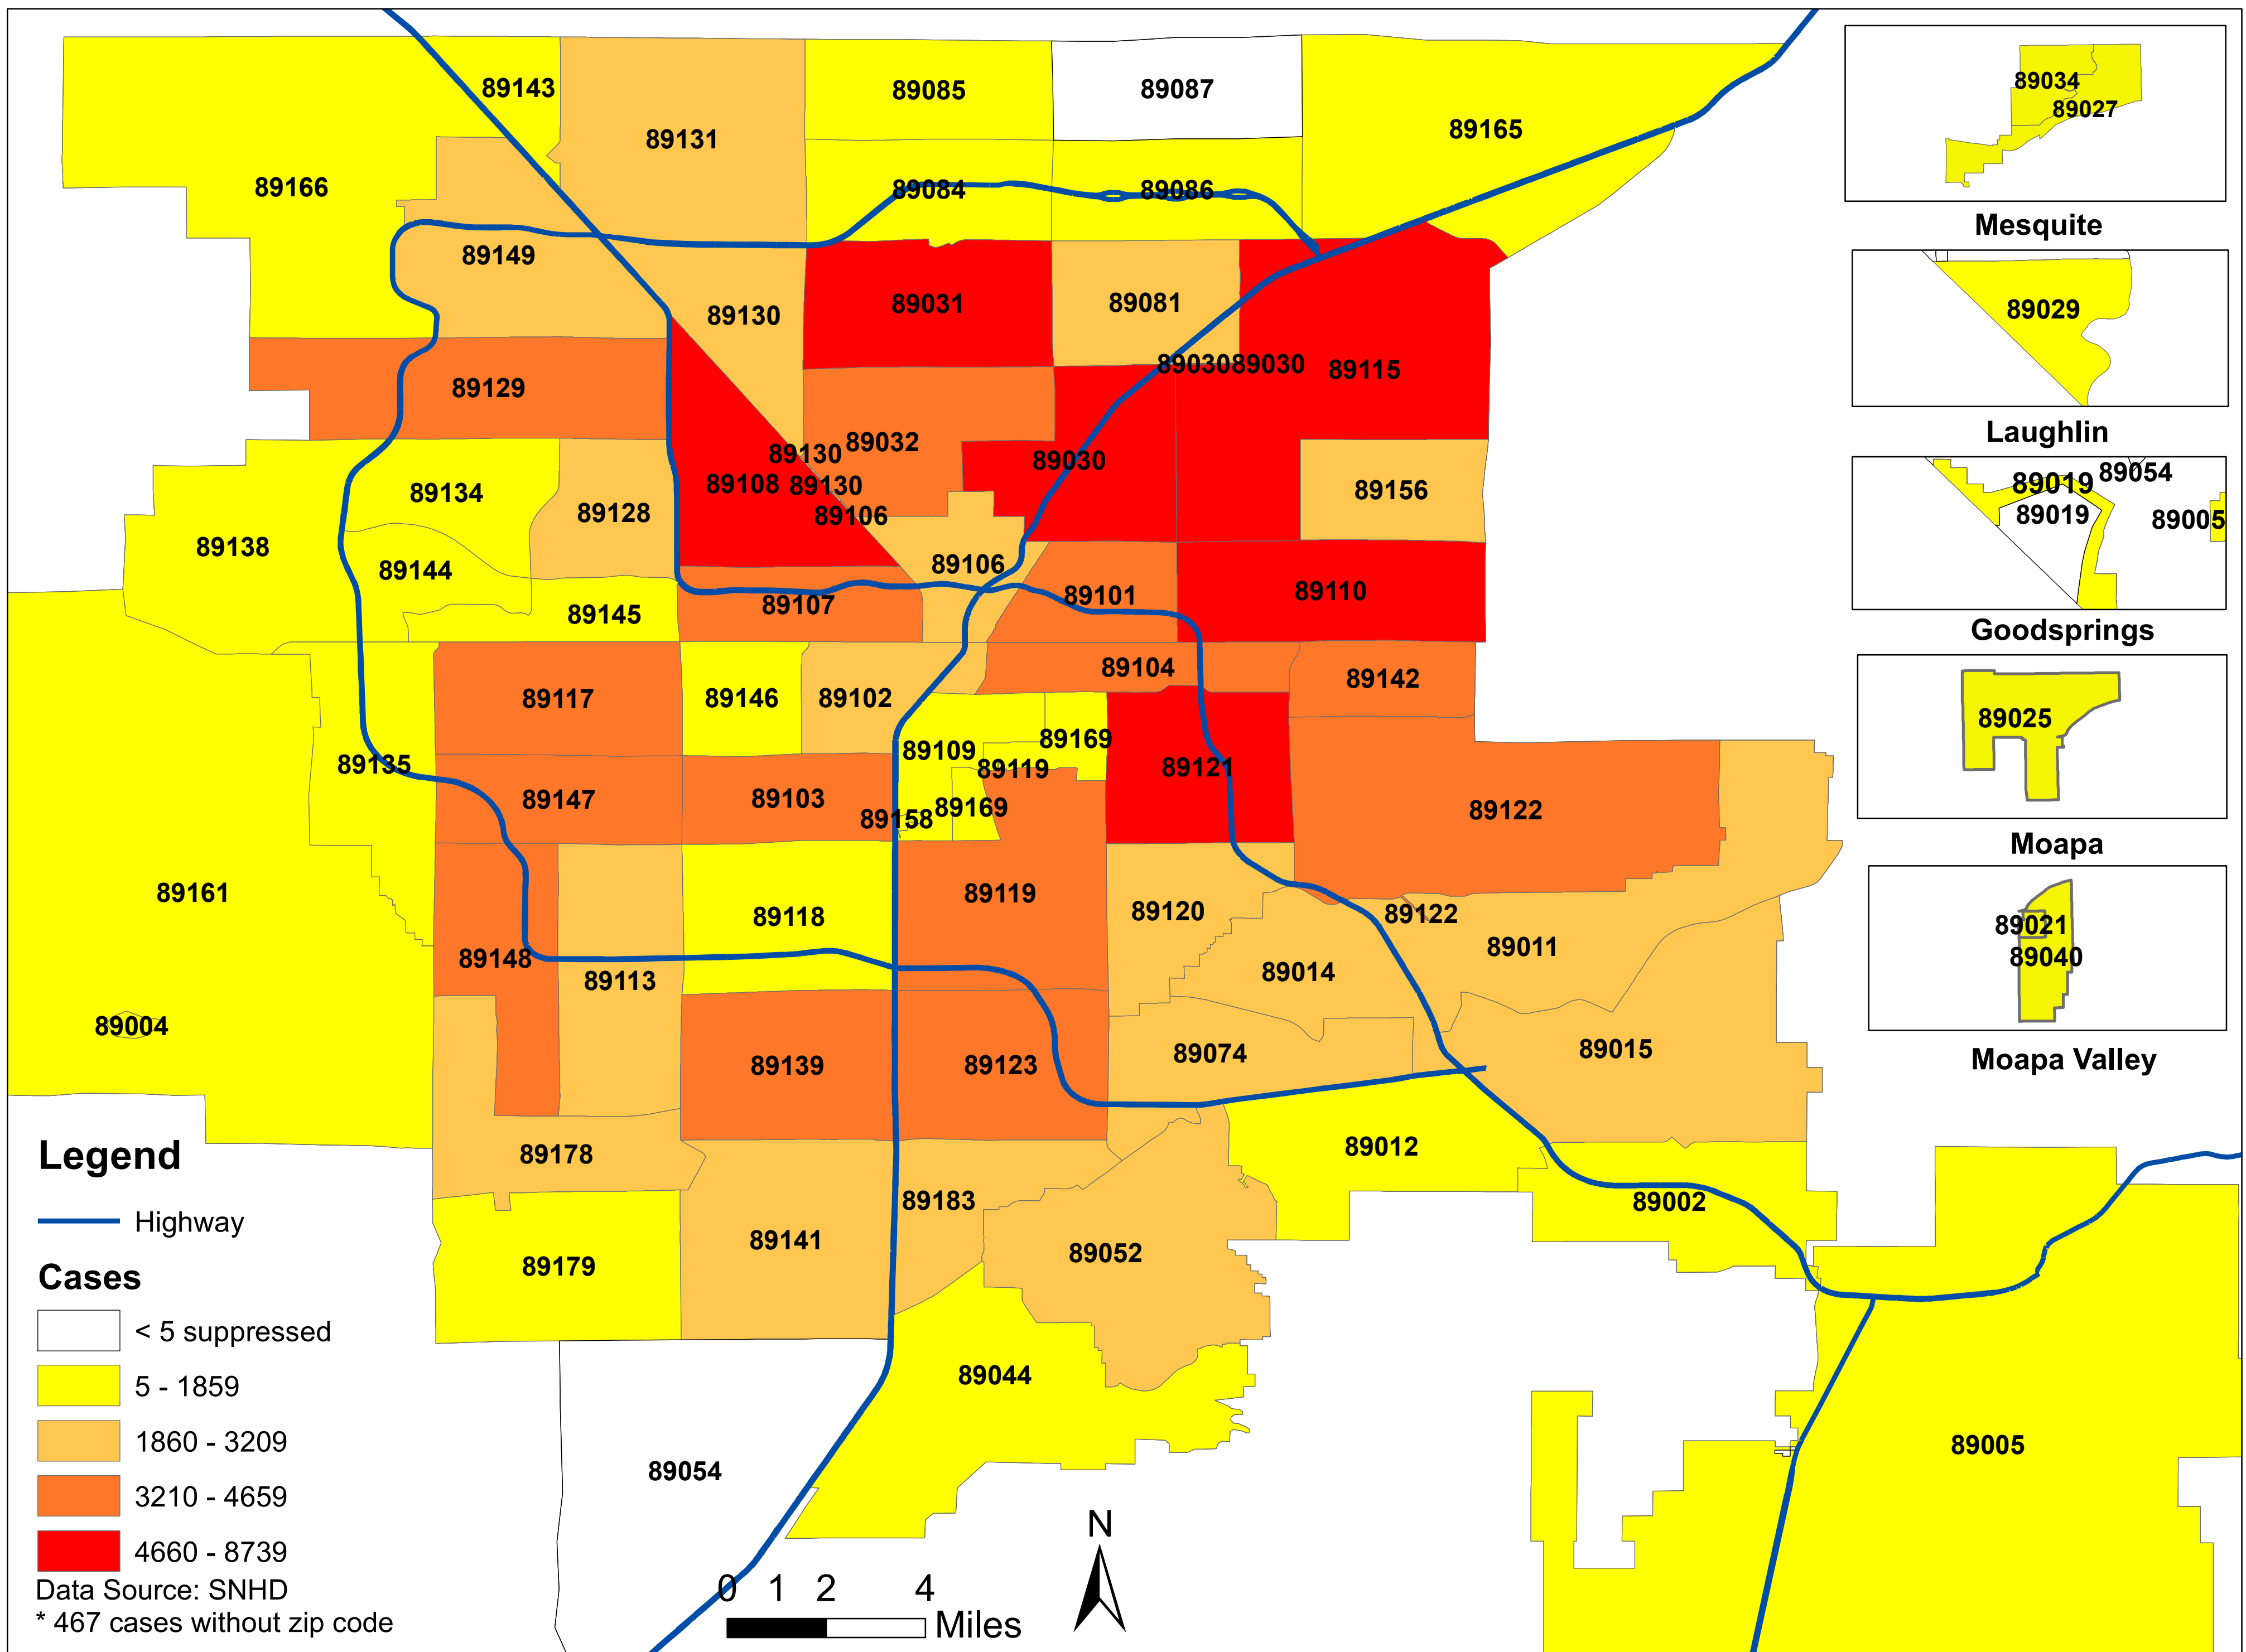

# Number of COVID-19 cases by zip code in Clark county (12.31.2020)

**Note: More than 5 cases reported from 89124**