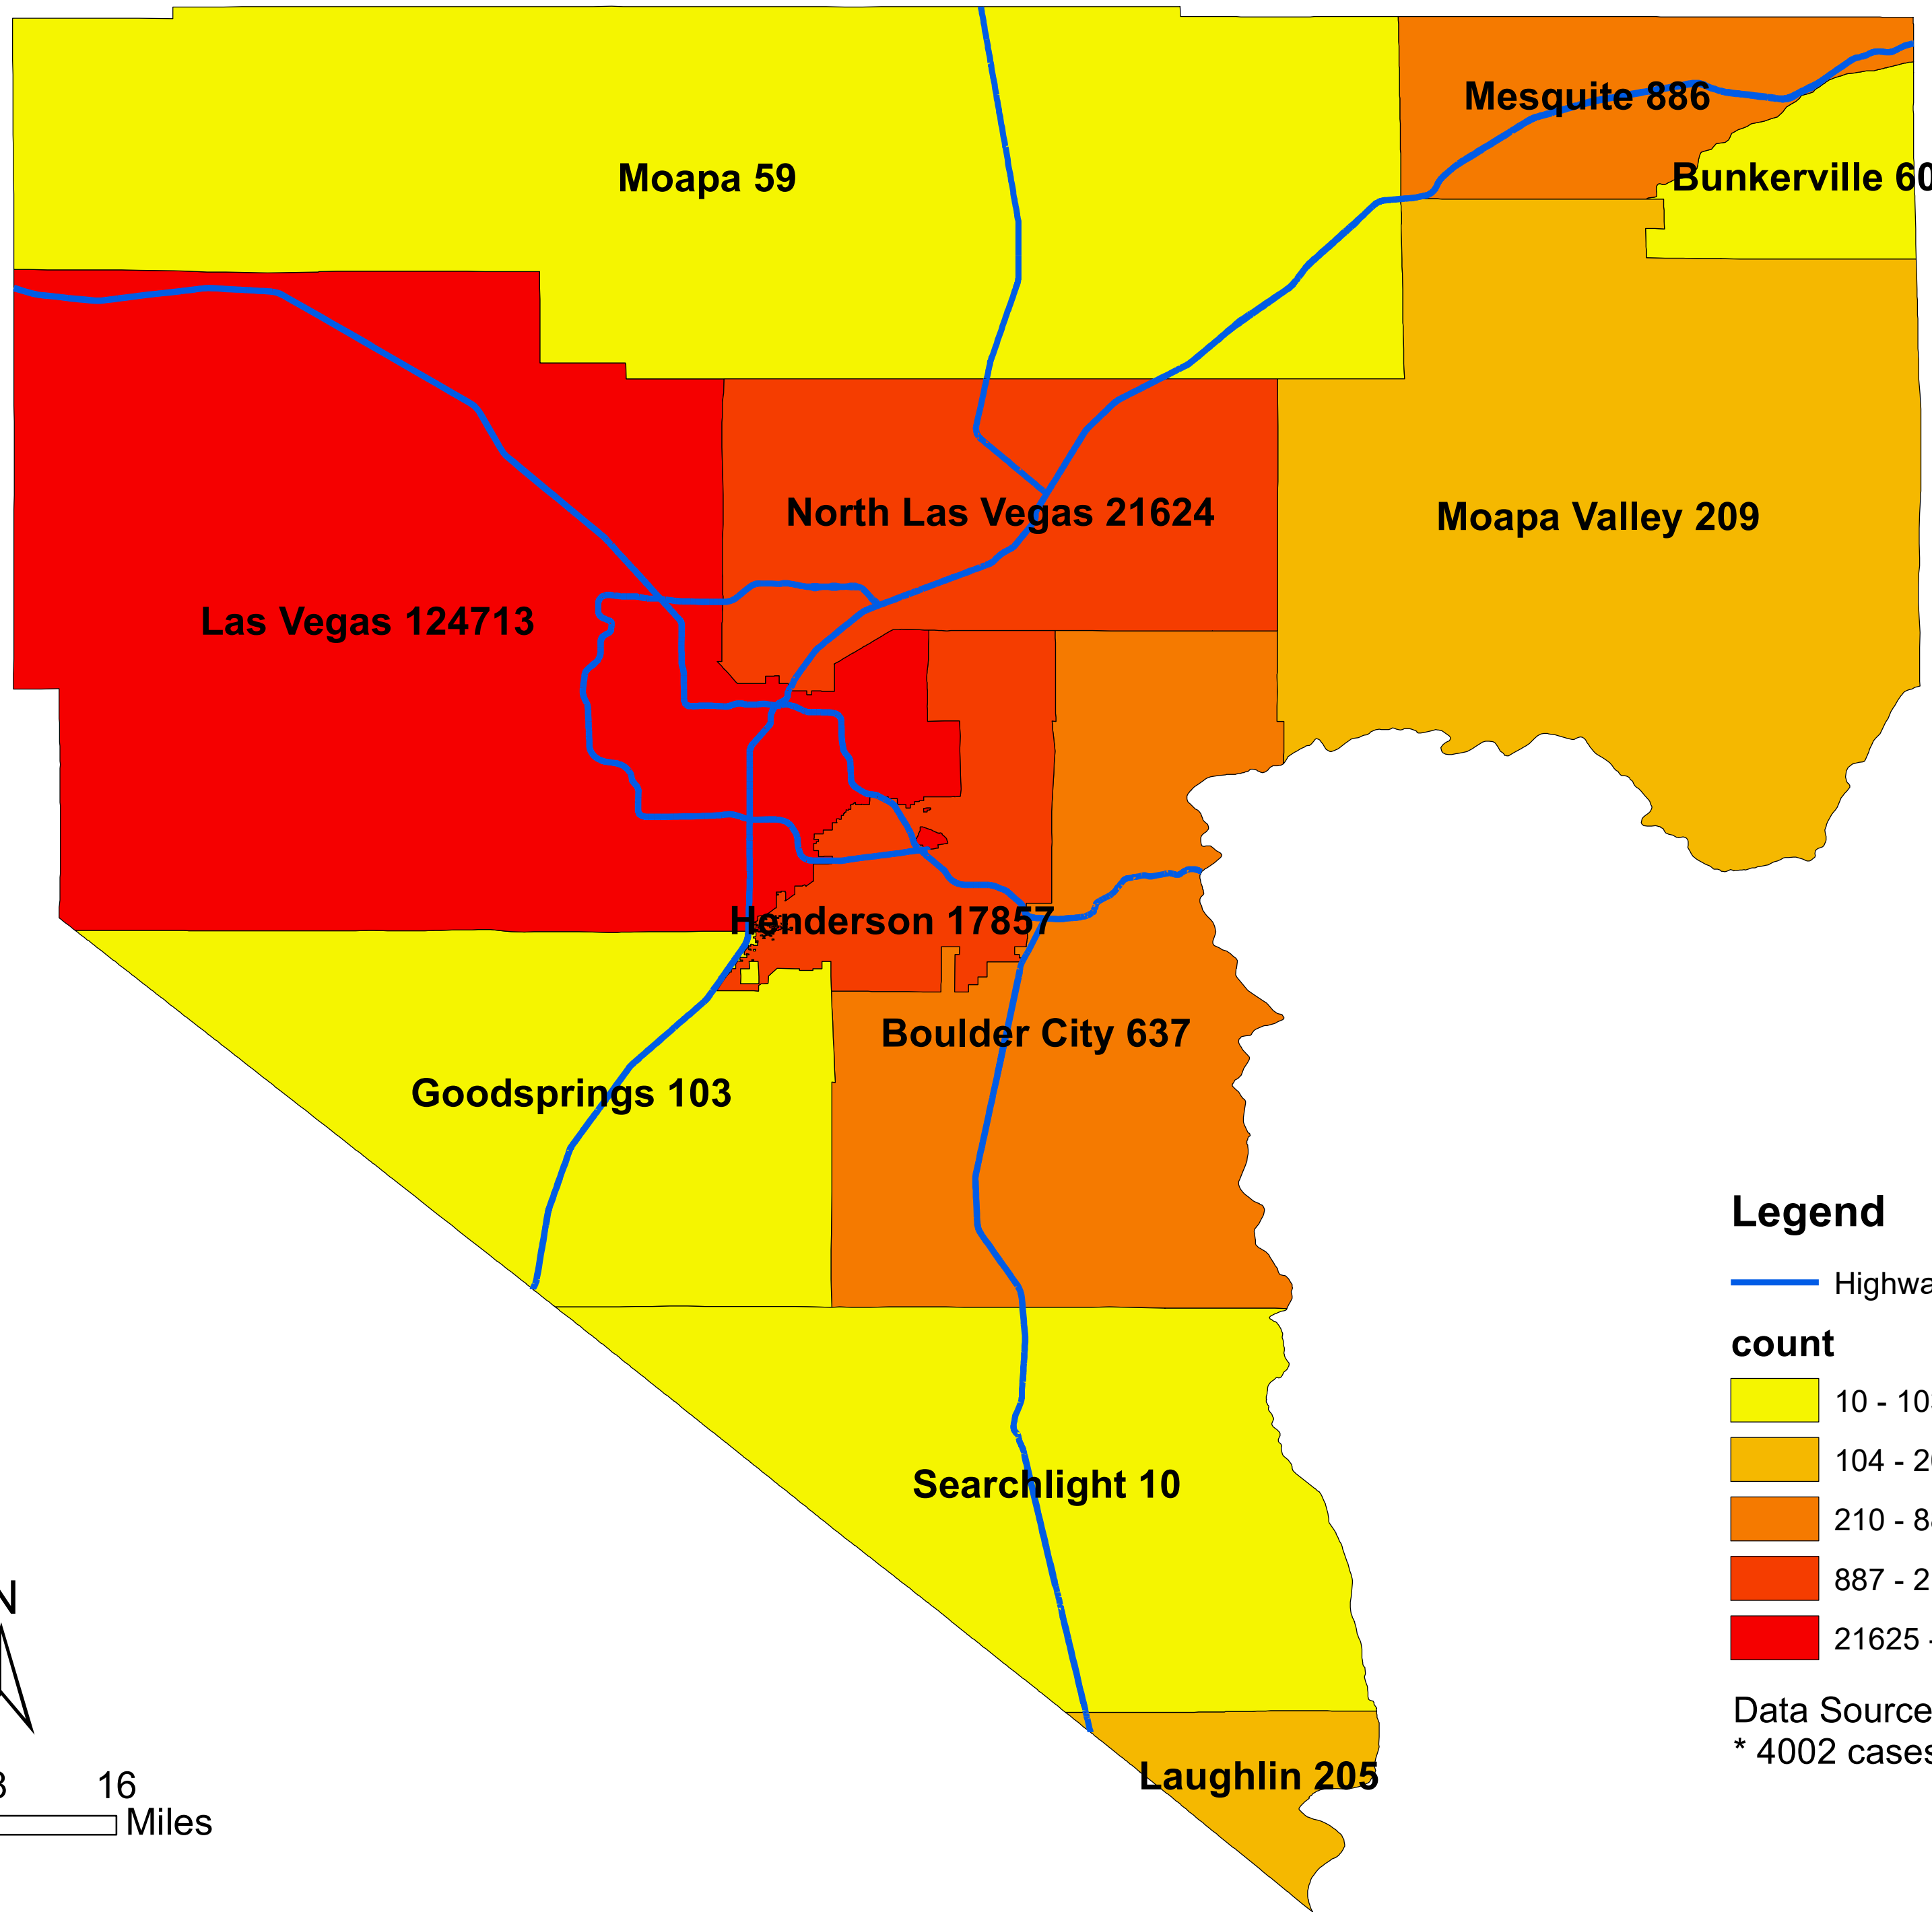

Number of COVID-19 cases by city in Clark county (12.31.2020)

Legend

— Highway

count

Data Source: SNHD

* 4002 cases without city information

0 4 8 16
Miles