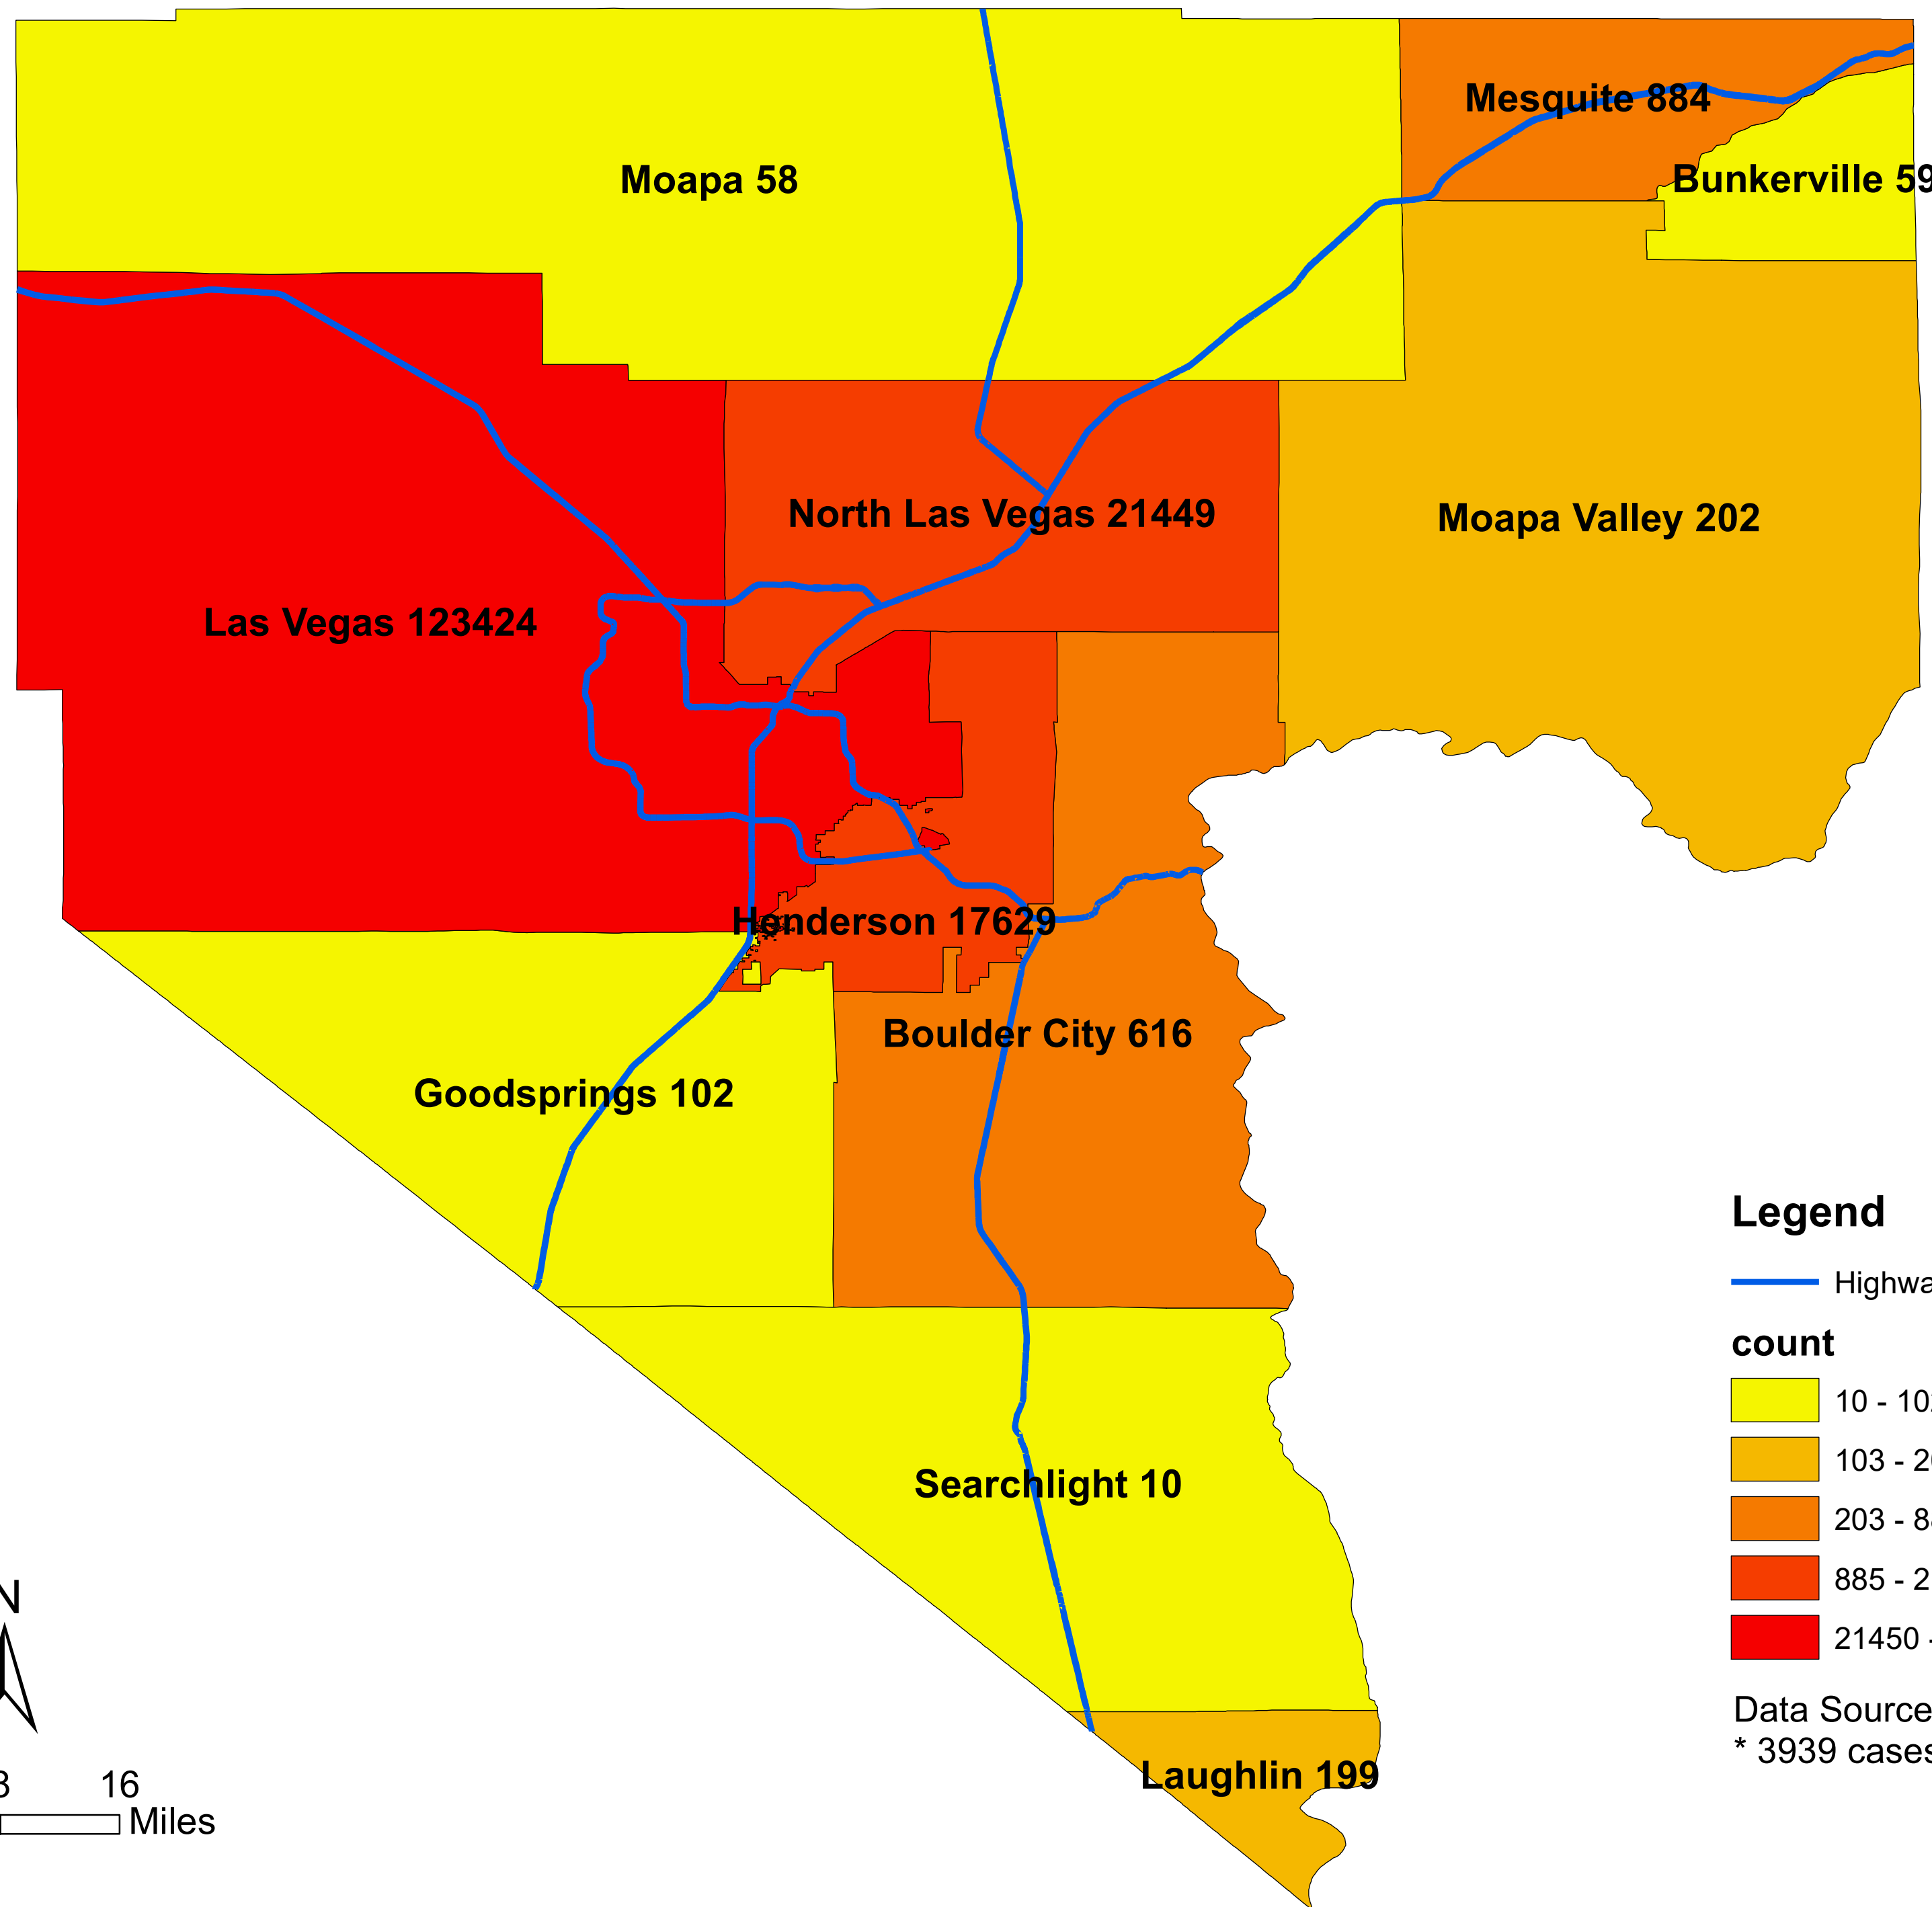

Number of COVID-19 cases by city in Clark county (12.30.2020)

Legend

— Highway

count

- 10 - 102
- 103 - 202
- 203 - 884
- 885 - 21449
- 21450 - 123424

Data Source: SNHD

* 3939 cases without city information

0 4 8 16 Miles