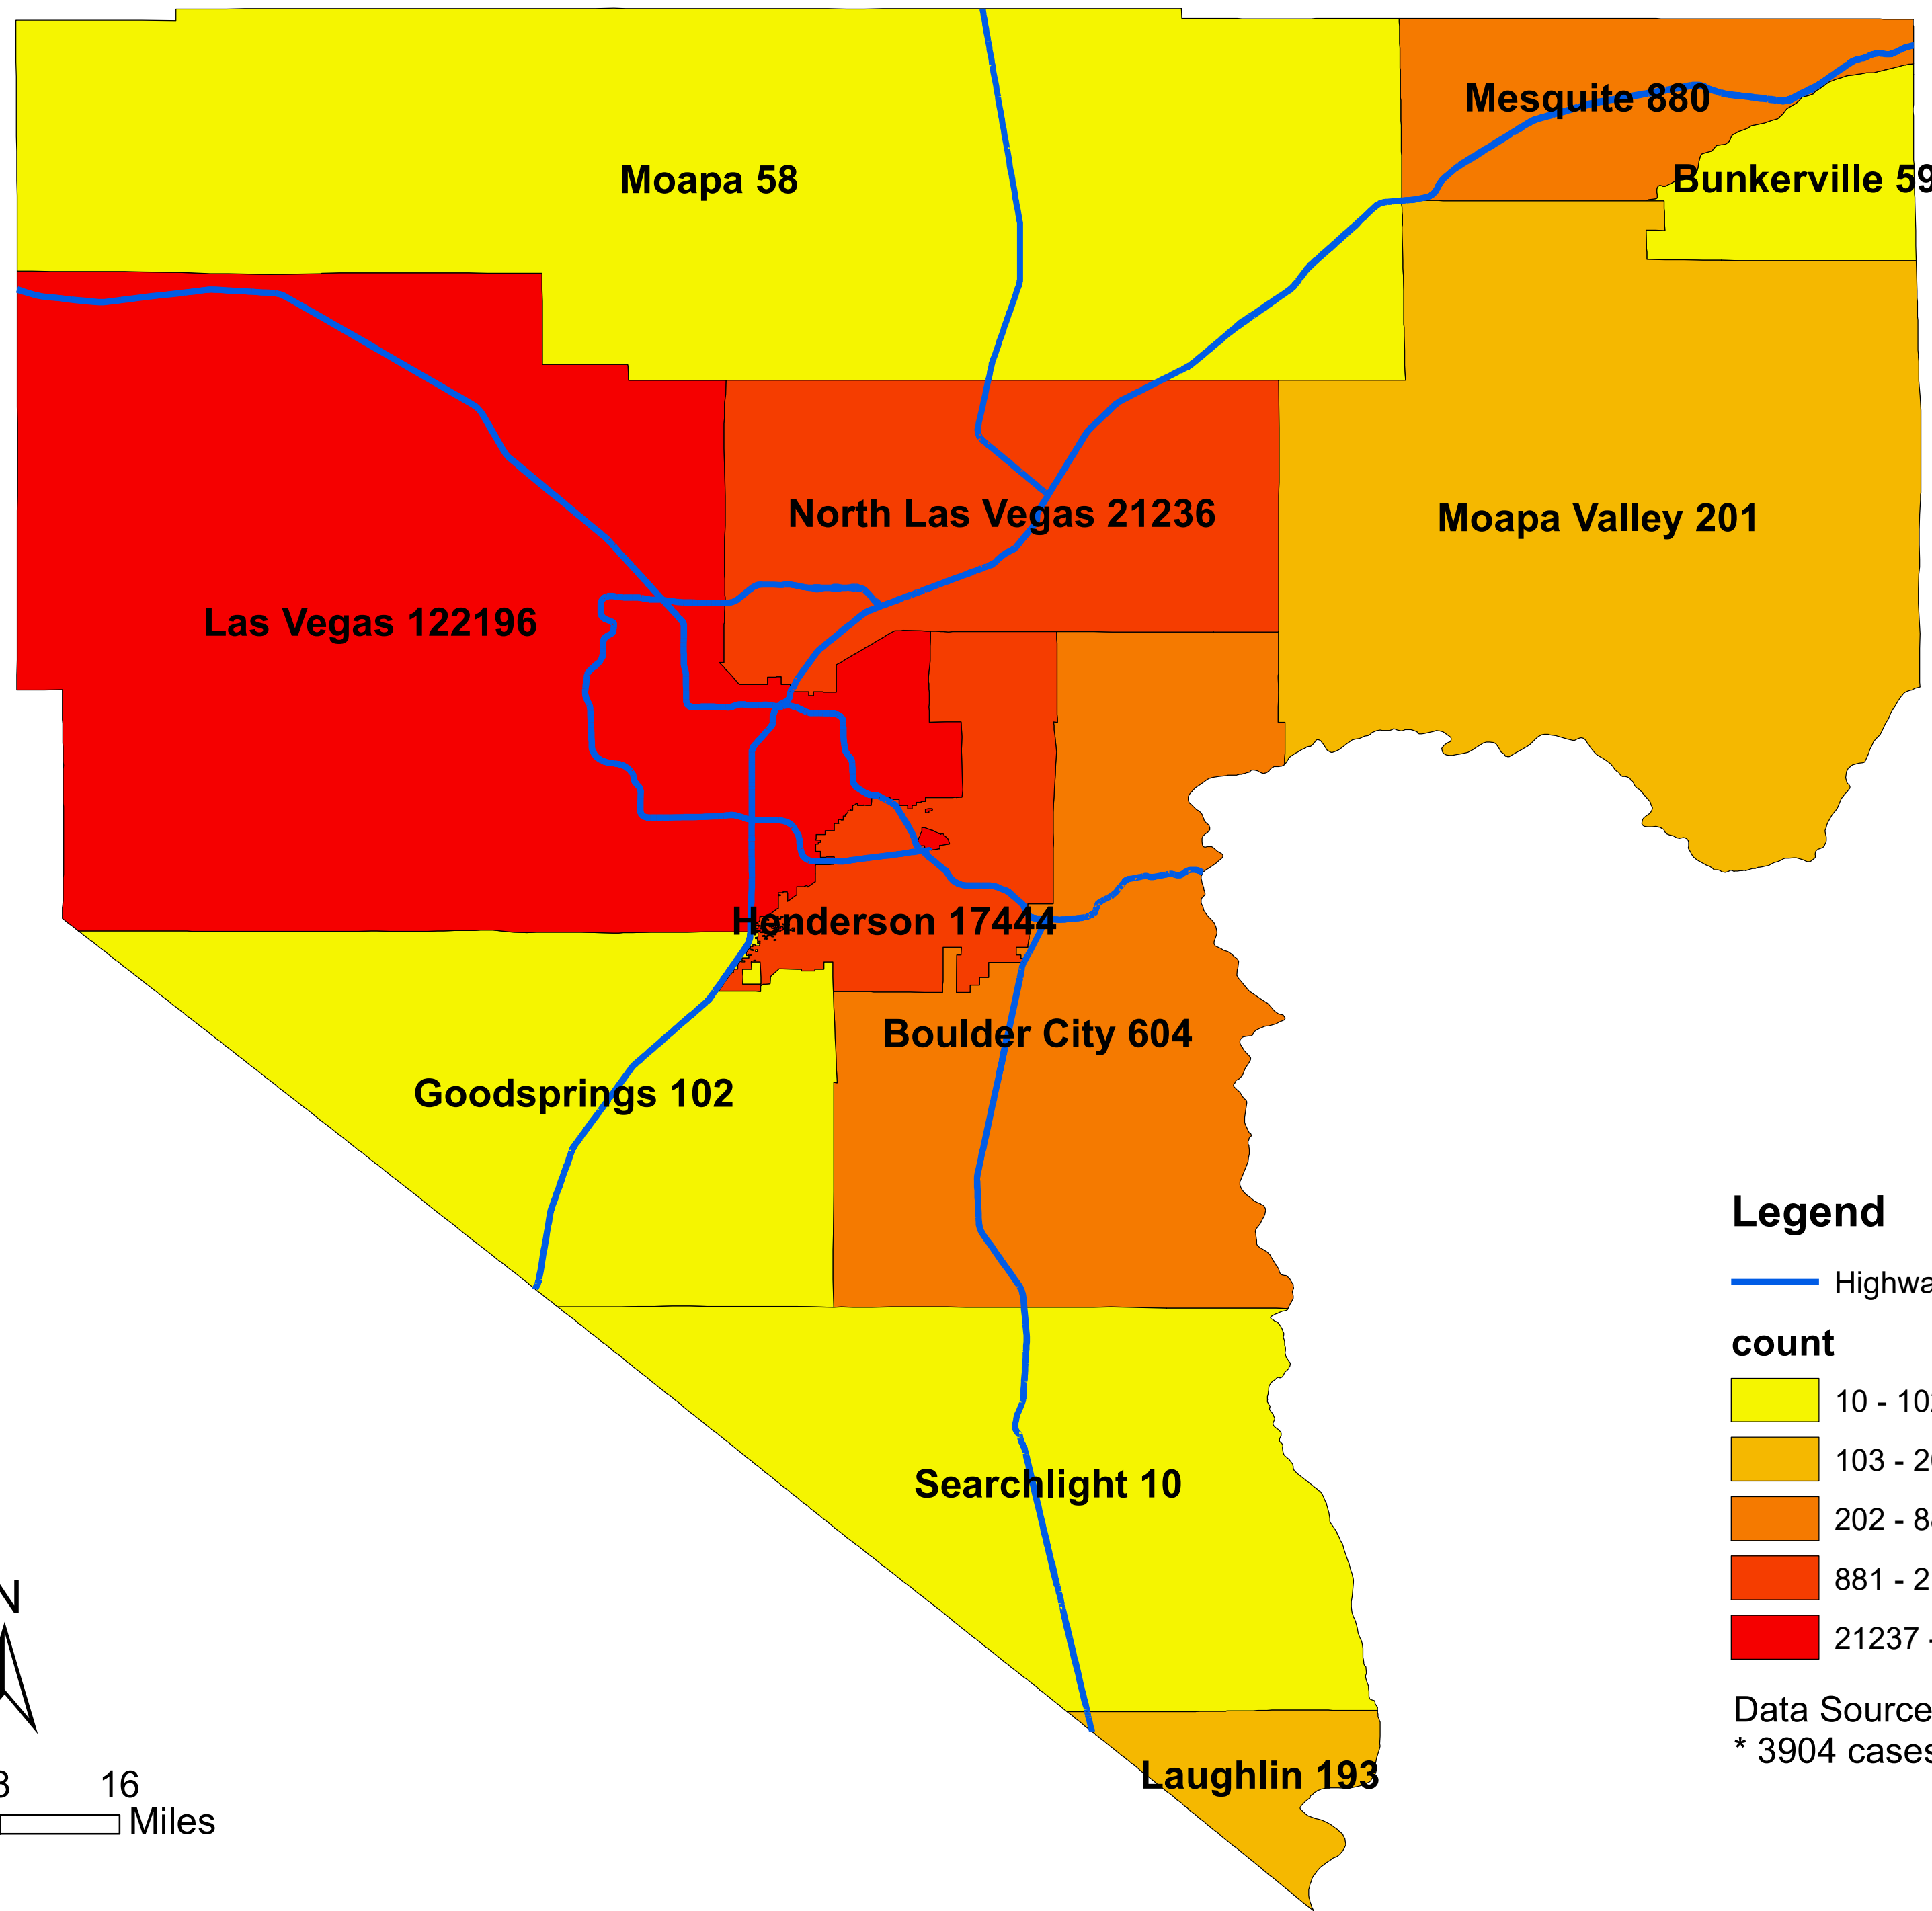

Number of COVID-19 cases by city in Clark county (12.29.2020)

Legend

— Highway

count

- 10 - 102
- 103 - 201
- 202 - 880
- 881 - 21236
- 21237 - 122196

Data Source: SNHD

* 3904 cases without city information

0 4 8 16 Miles