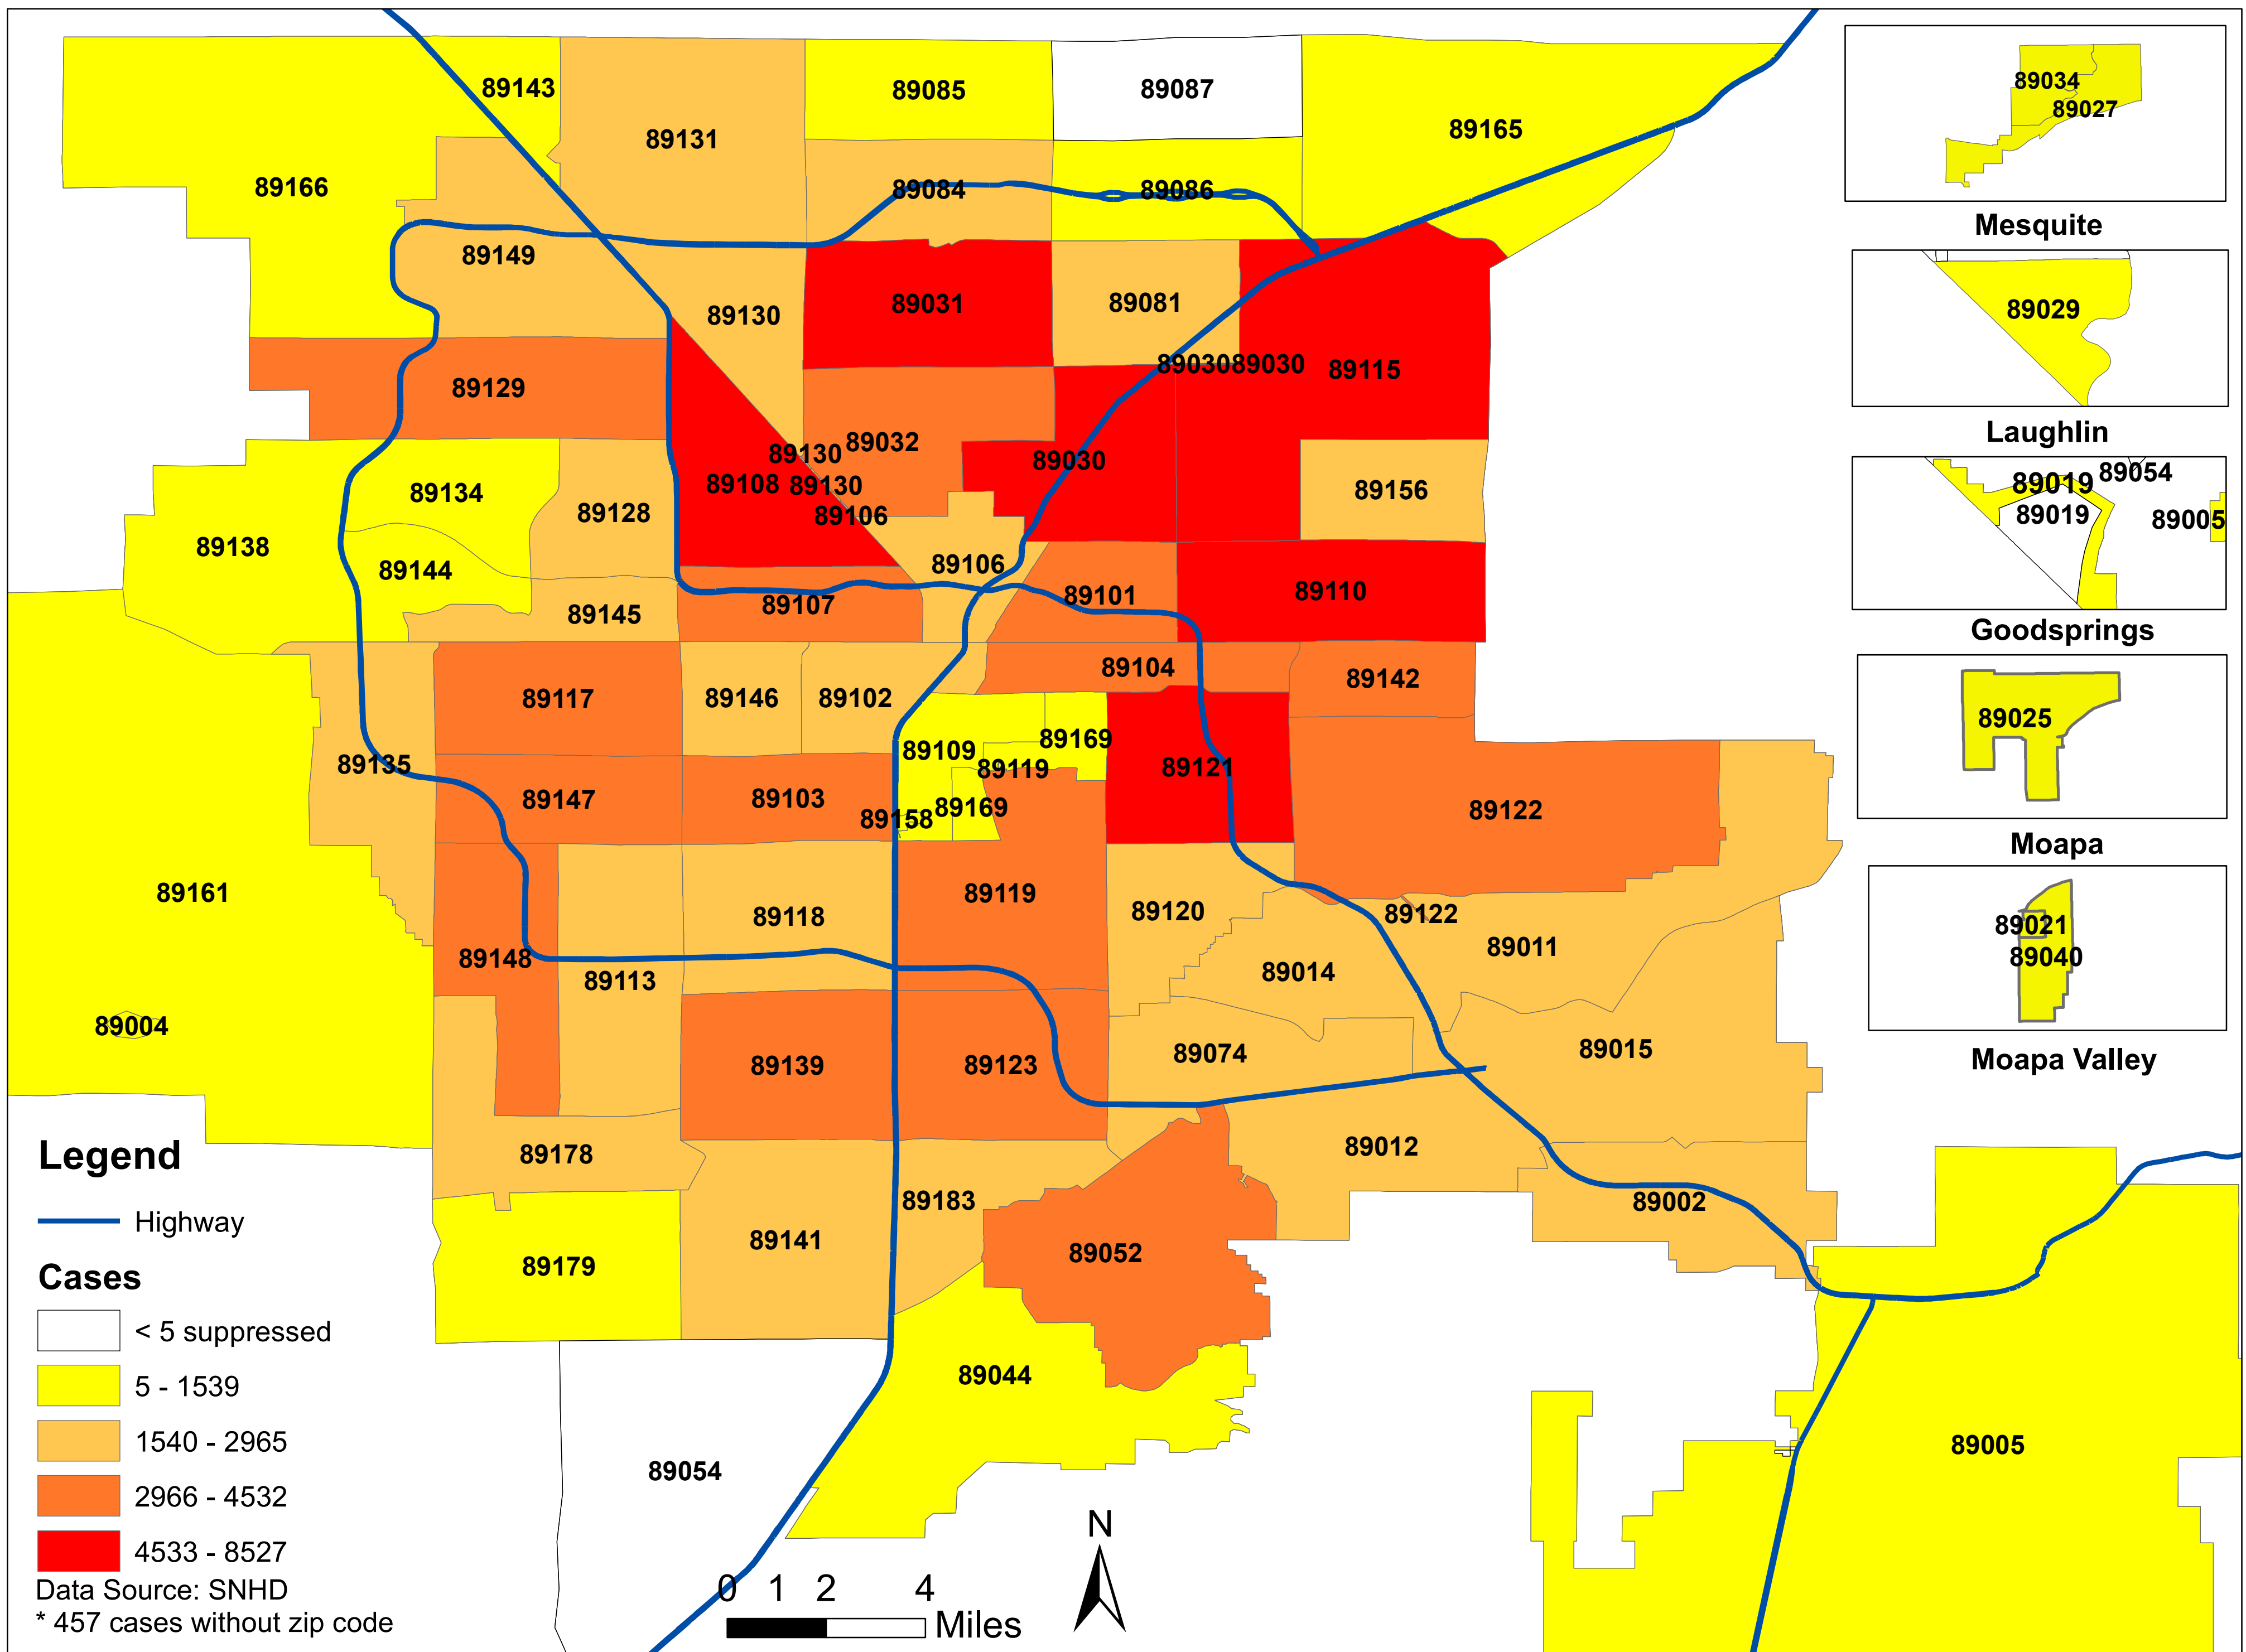

# Number of COVID-19 cases by zip code in Clark county (12.28.2020)

**Note: More than 5 cases reported from 89124**