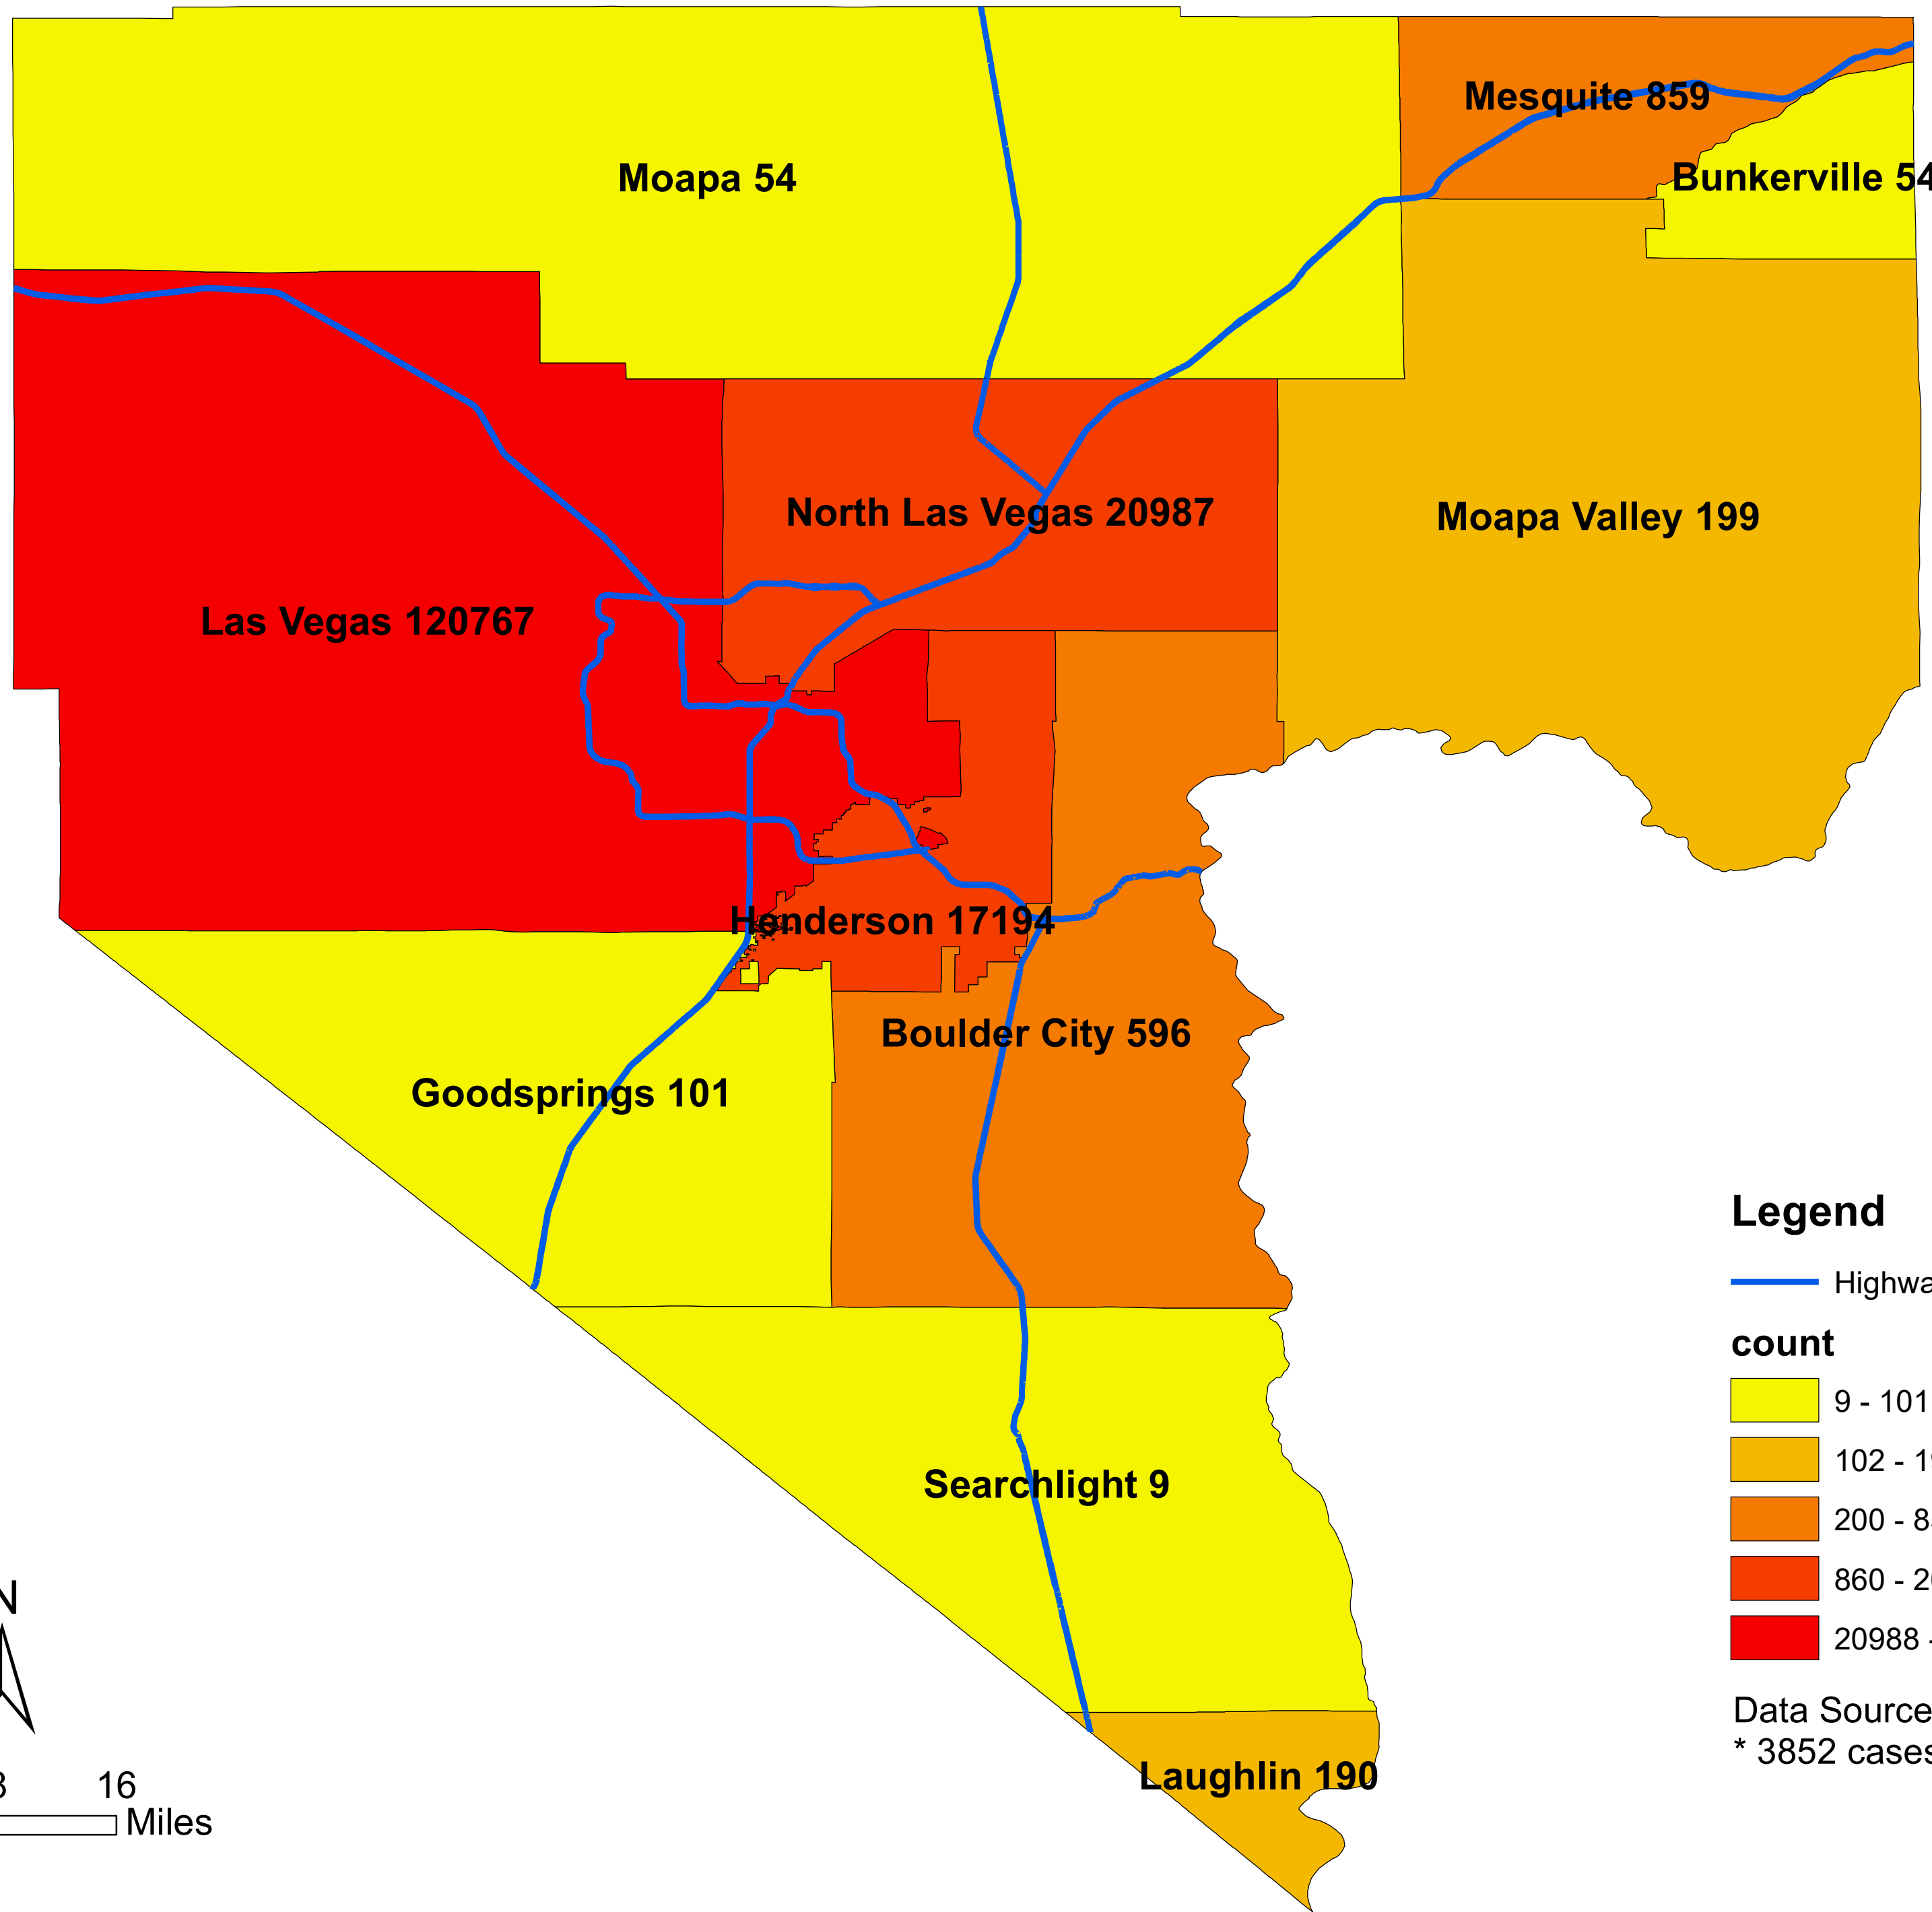

Number of COVID-19 cases by city in Clark county (12.28.2020)

Legend

— Highway

count

9 - 101

102 - 199

200 - 859

860 - 20987

20988 - 120767

Data Source: SNHD

* 3852 cases without city information

0 4 8 16
Miles