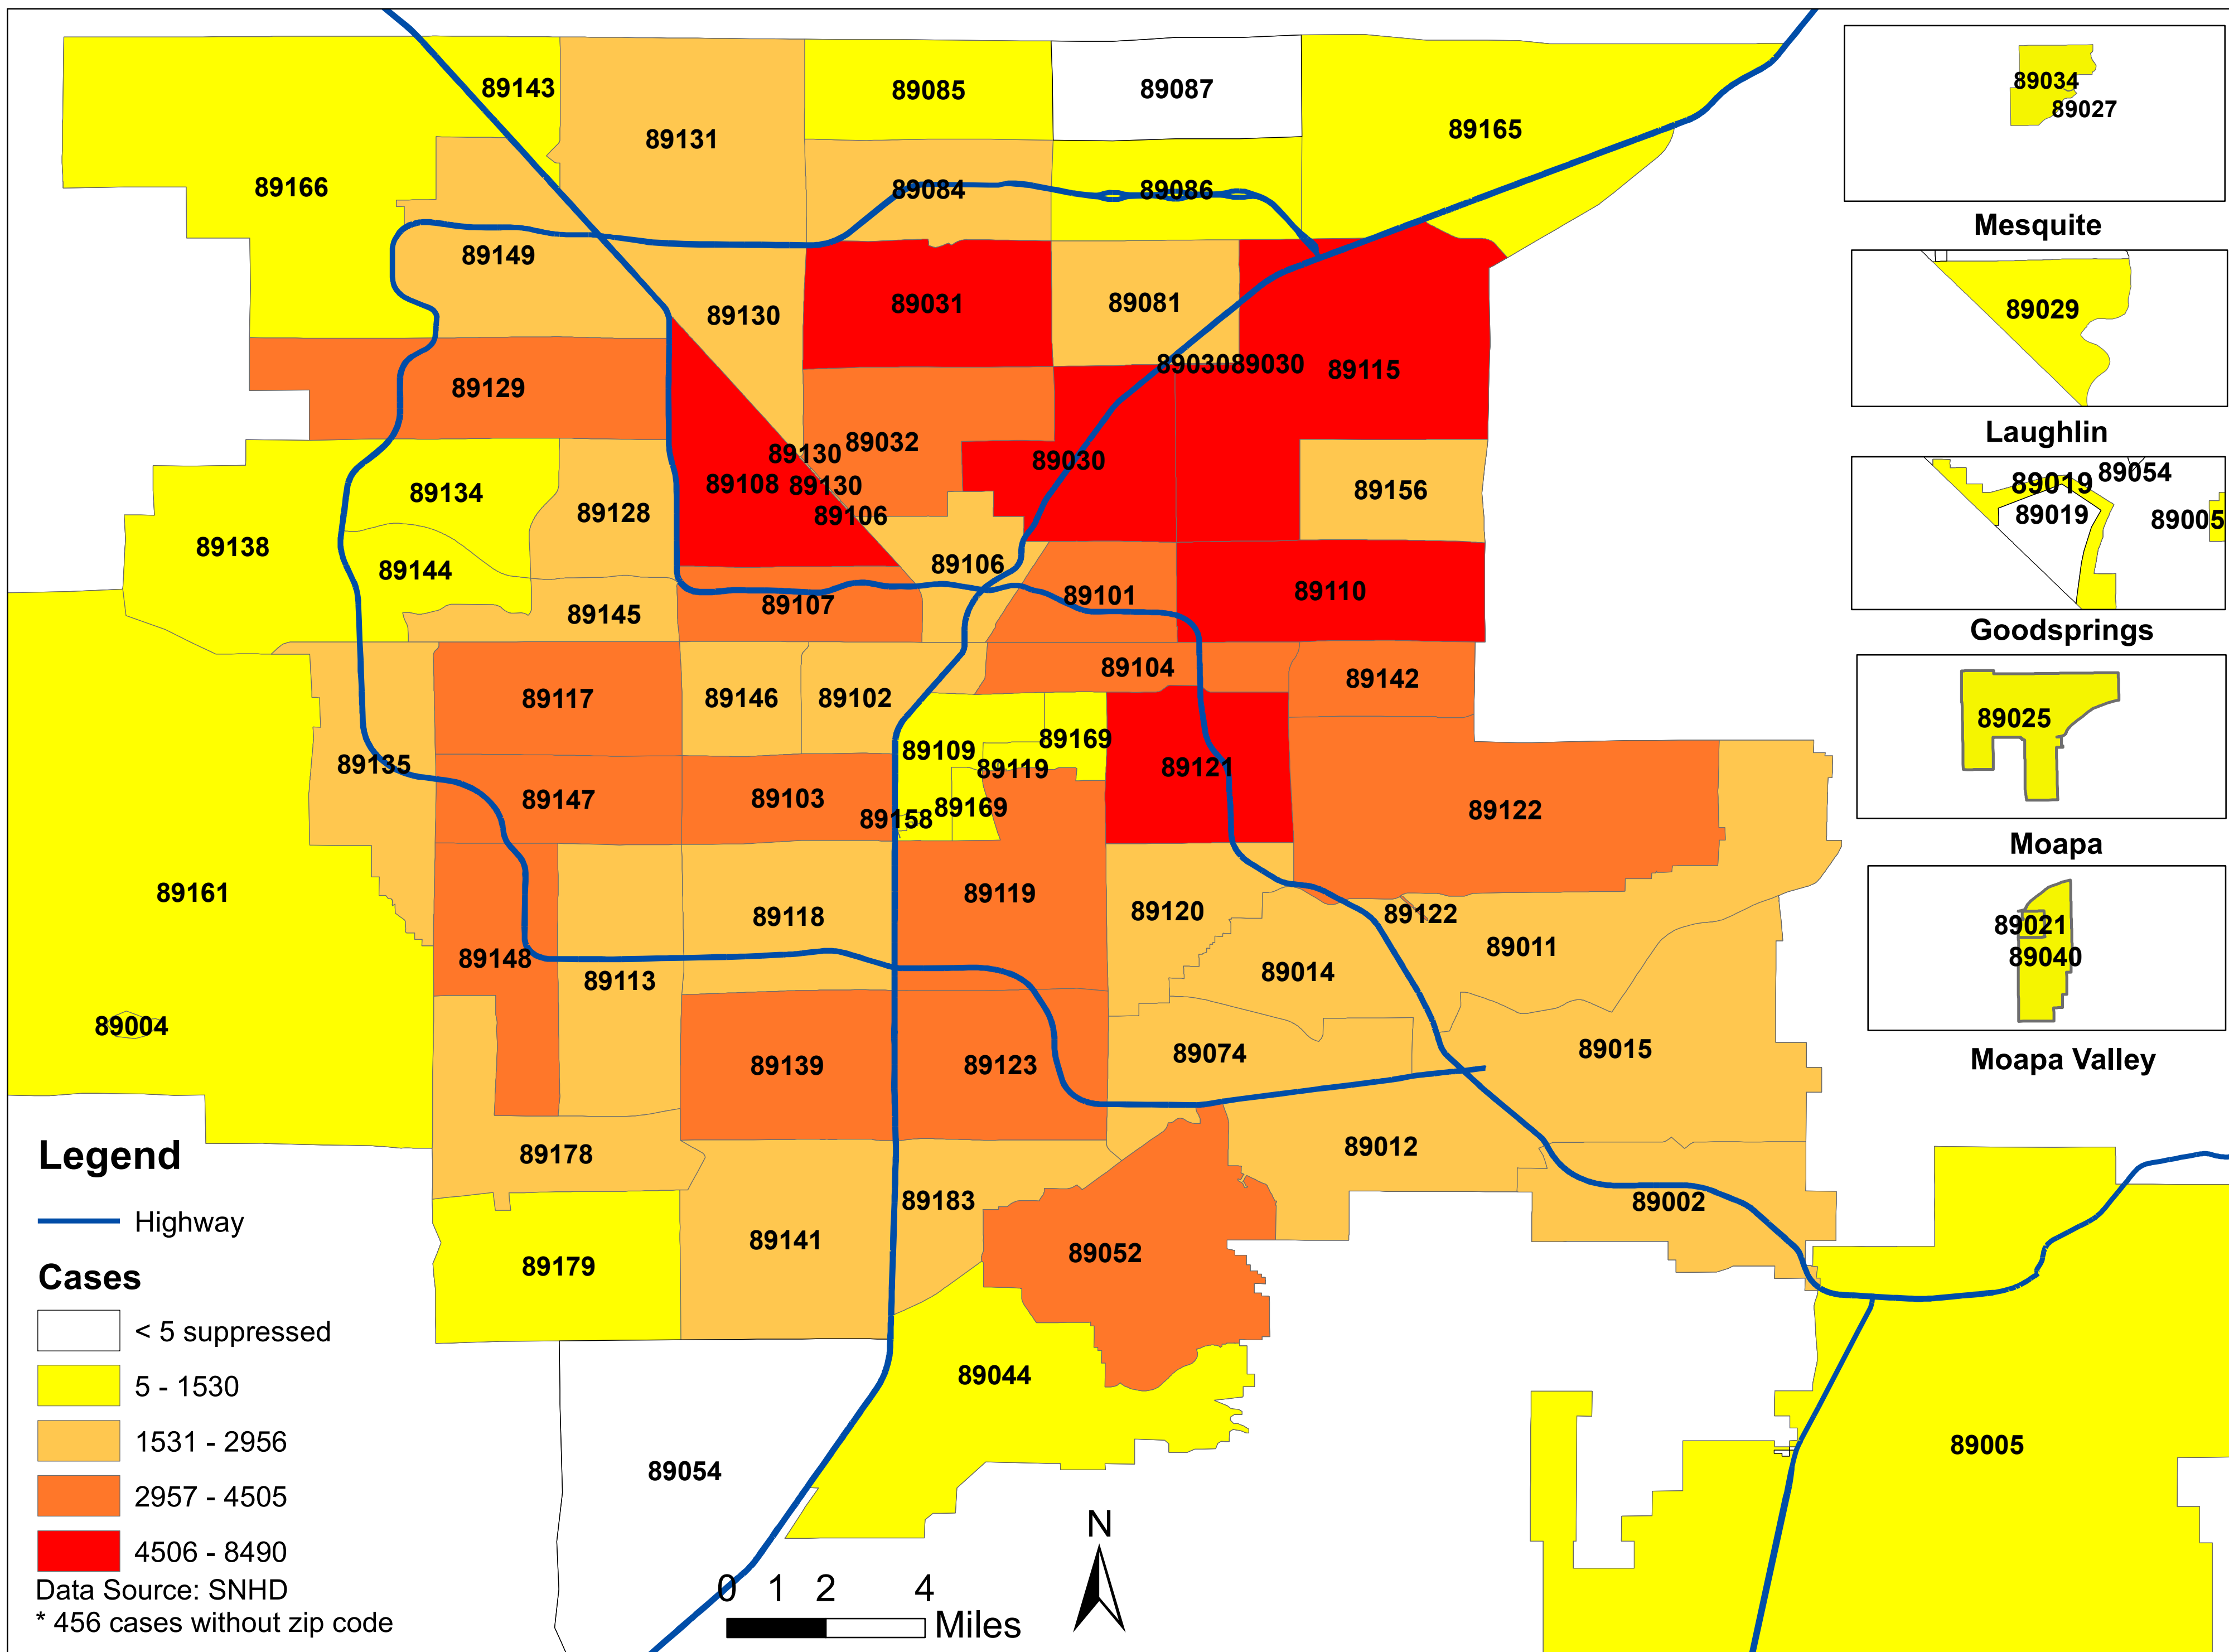

# Number of COVID-19 cases by zip code in Clark county (12.27.2020)

**Note: More than 5 cases reported from 89124**