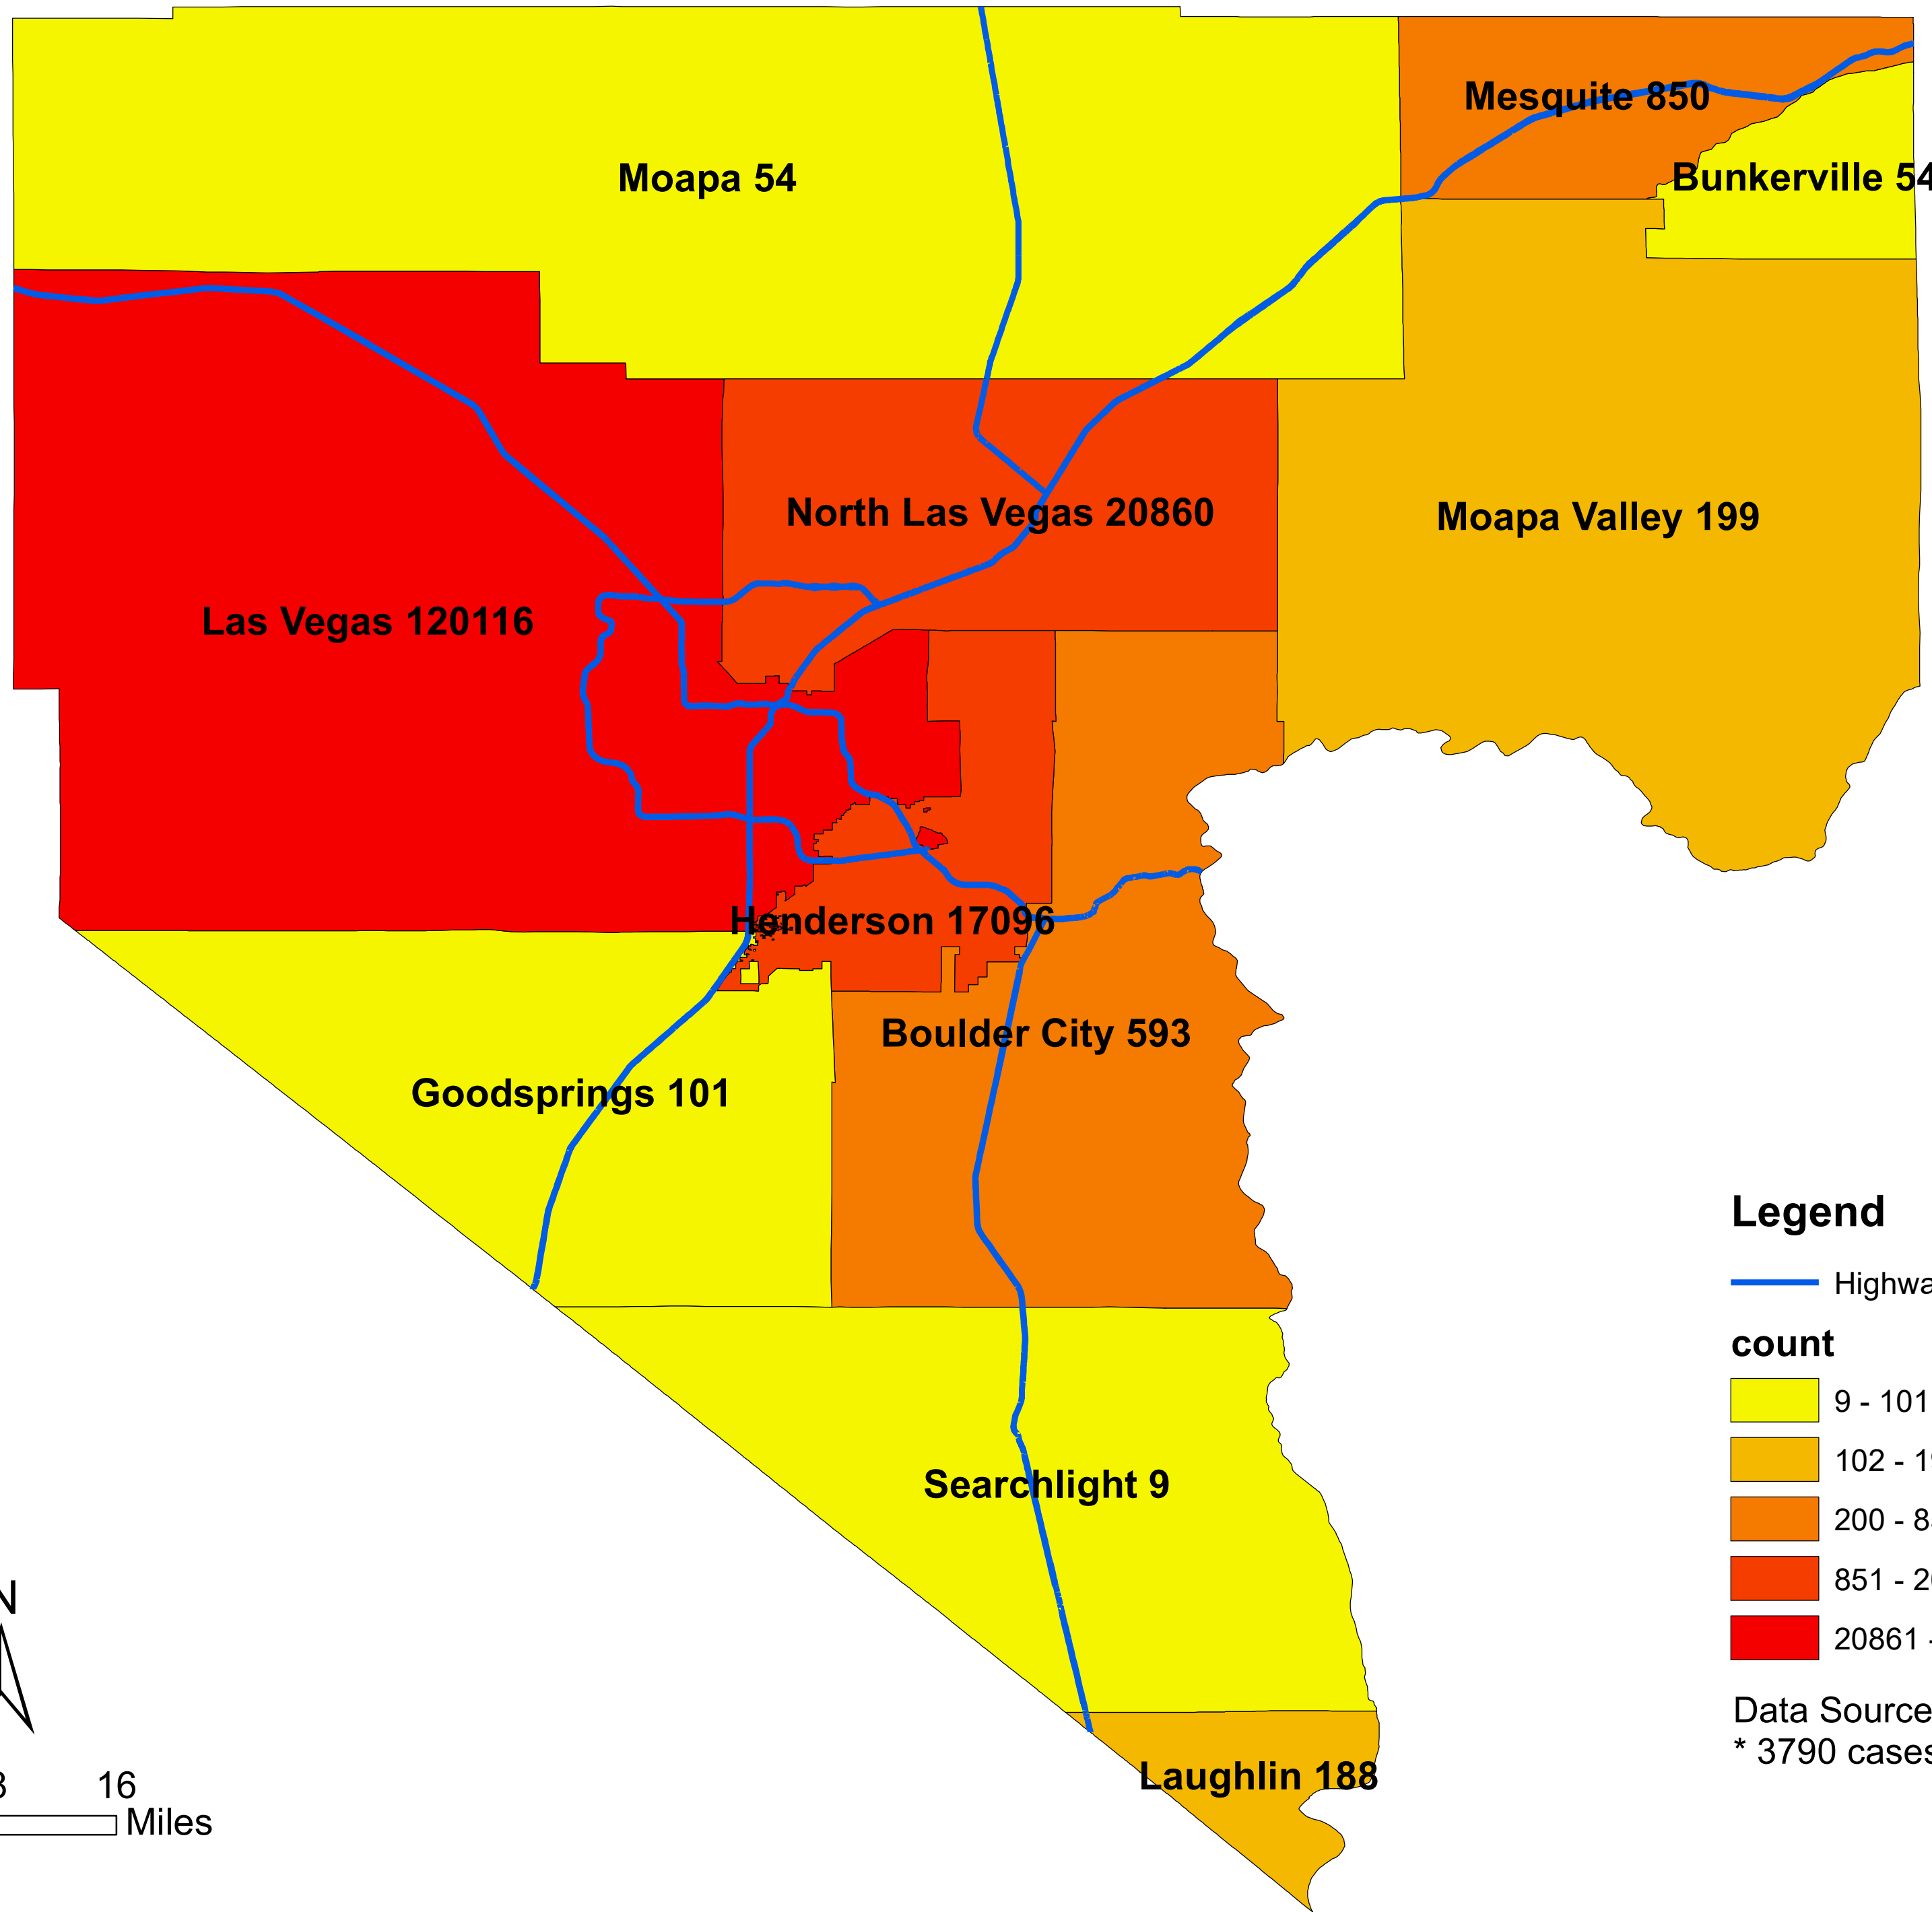

Number of COVID-19 cases by city in Clark county (12.27.2020)

Legend

— Highway

count

9 - 101

102 - 199

200 - 850

851 - 20860

20861 - 120116

Data Source: SNHD

* 3790 cases without city information

0 4 8 16
Miles