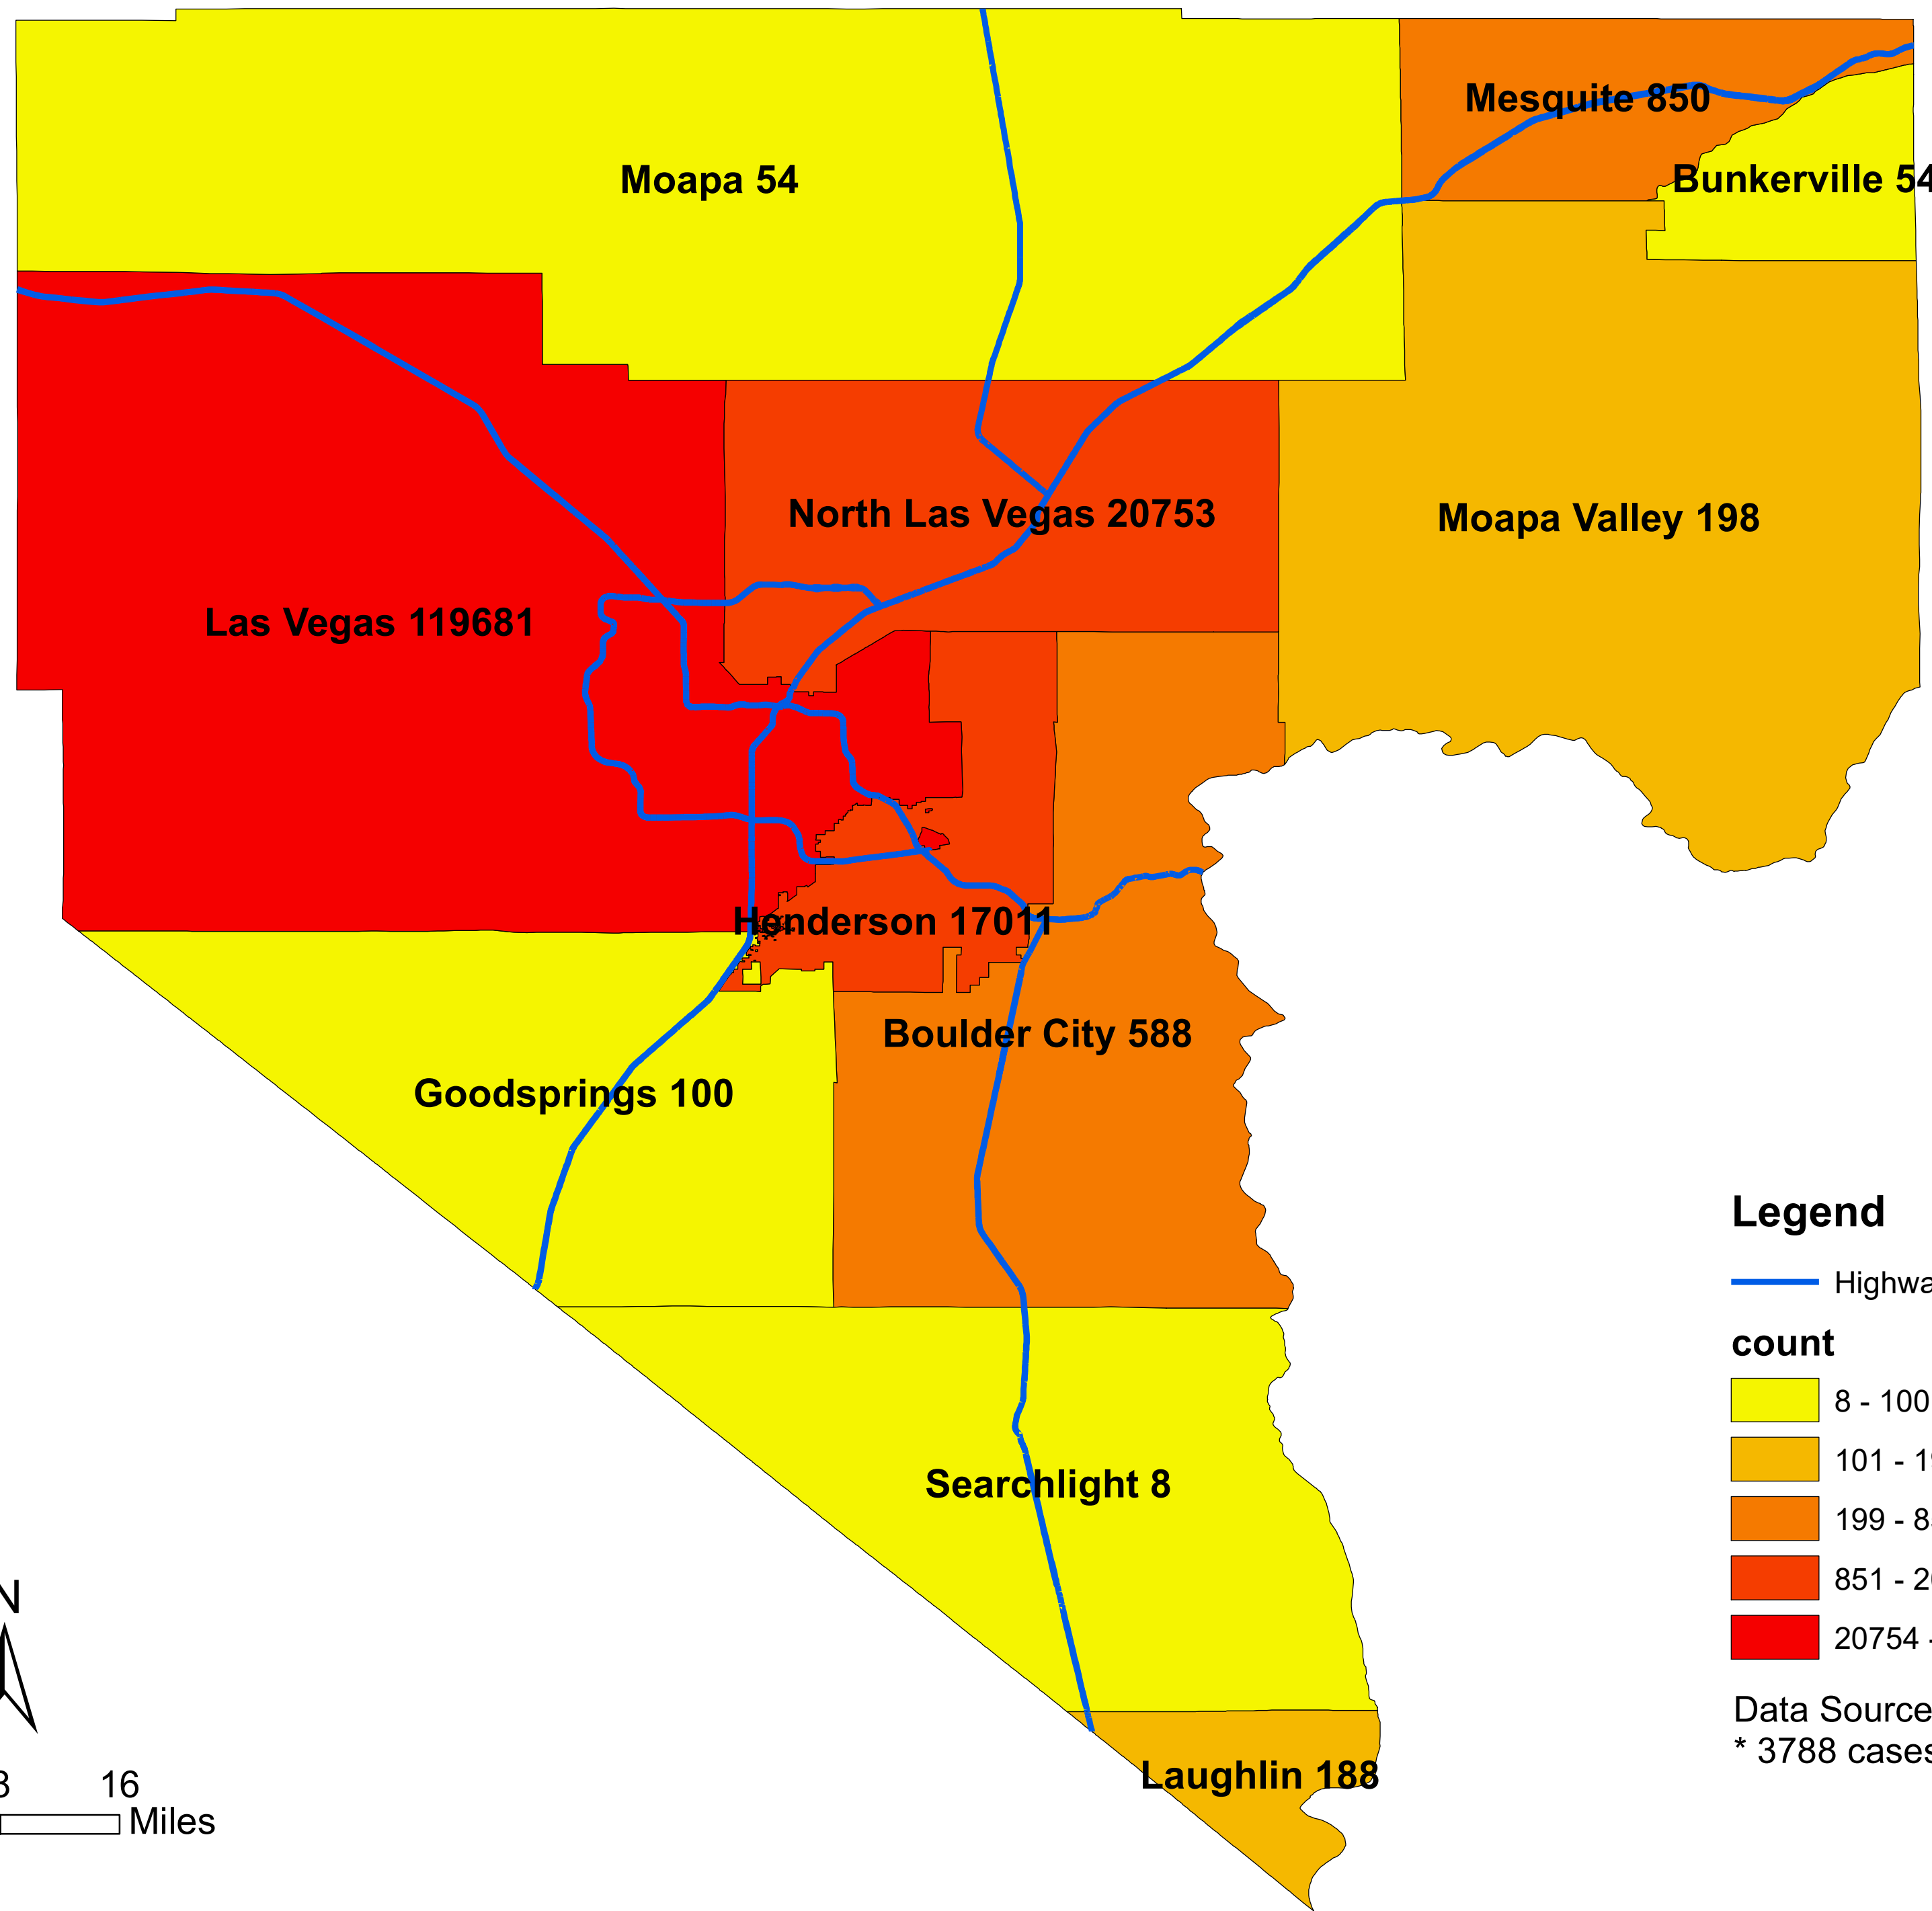

# Number of COVID-19 cases by city in Clark county (12.26.2020)

## Legend

— Highway

### count

Data Source: SNHD

\* 3788 cases without city information

0 4 8 16  
Miles