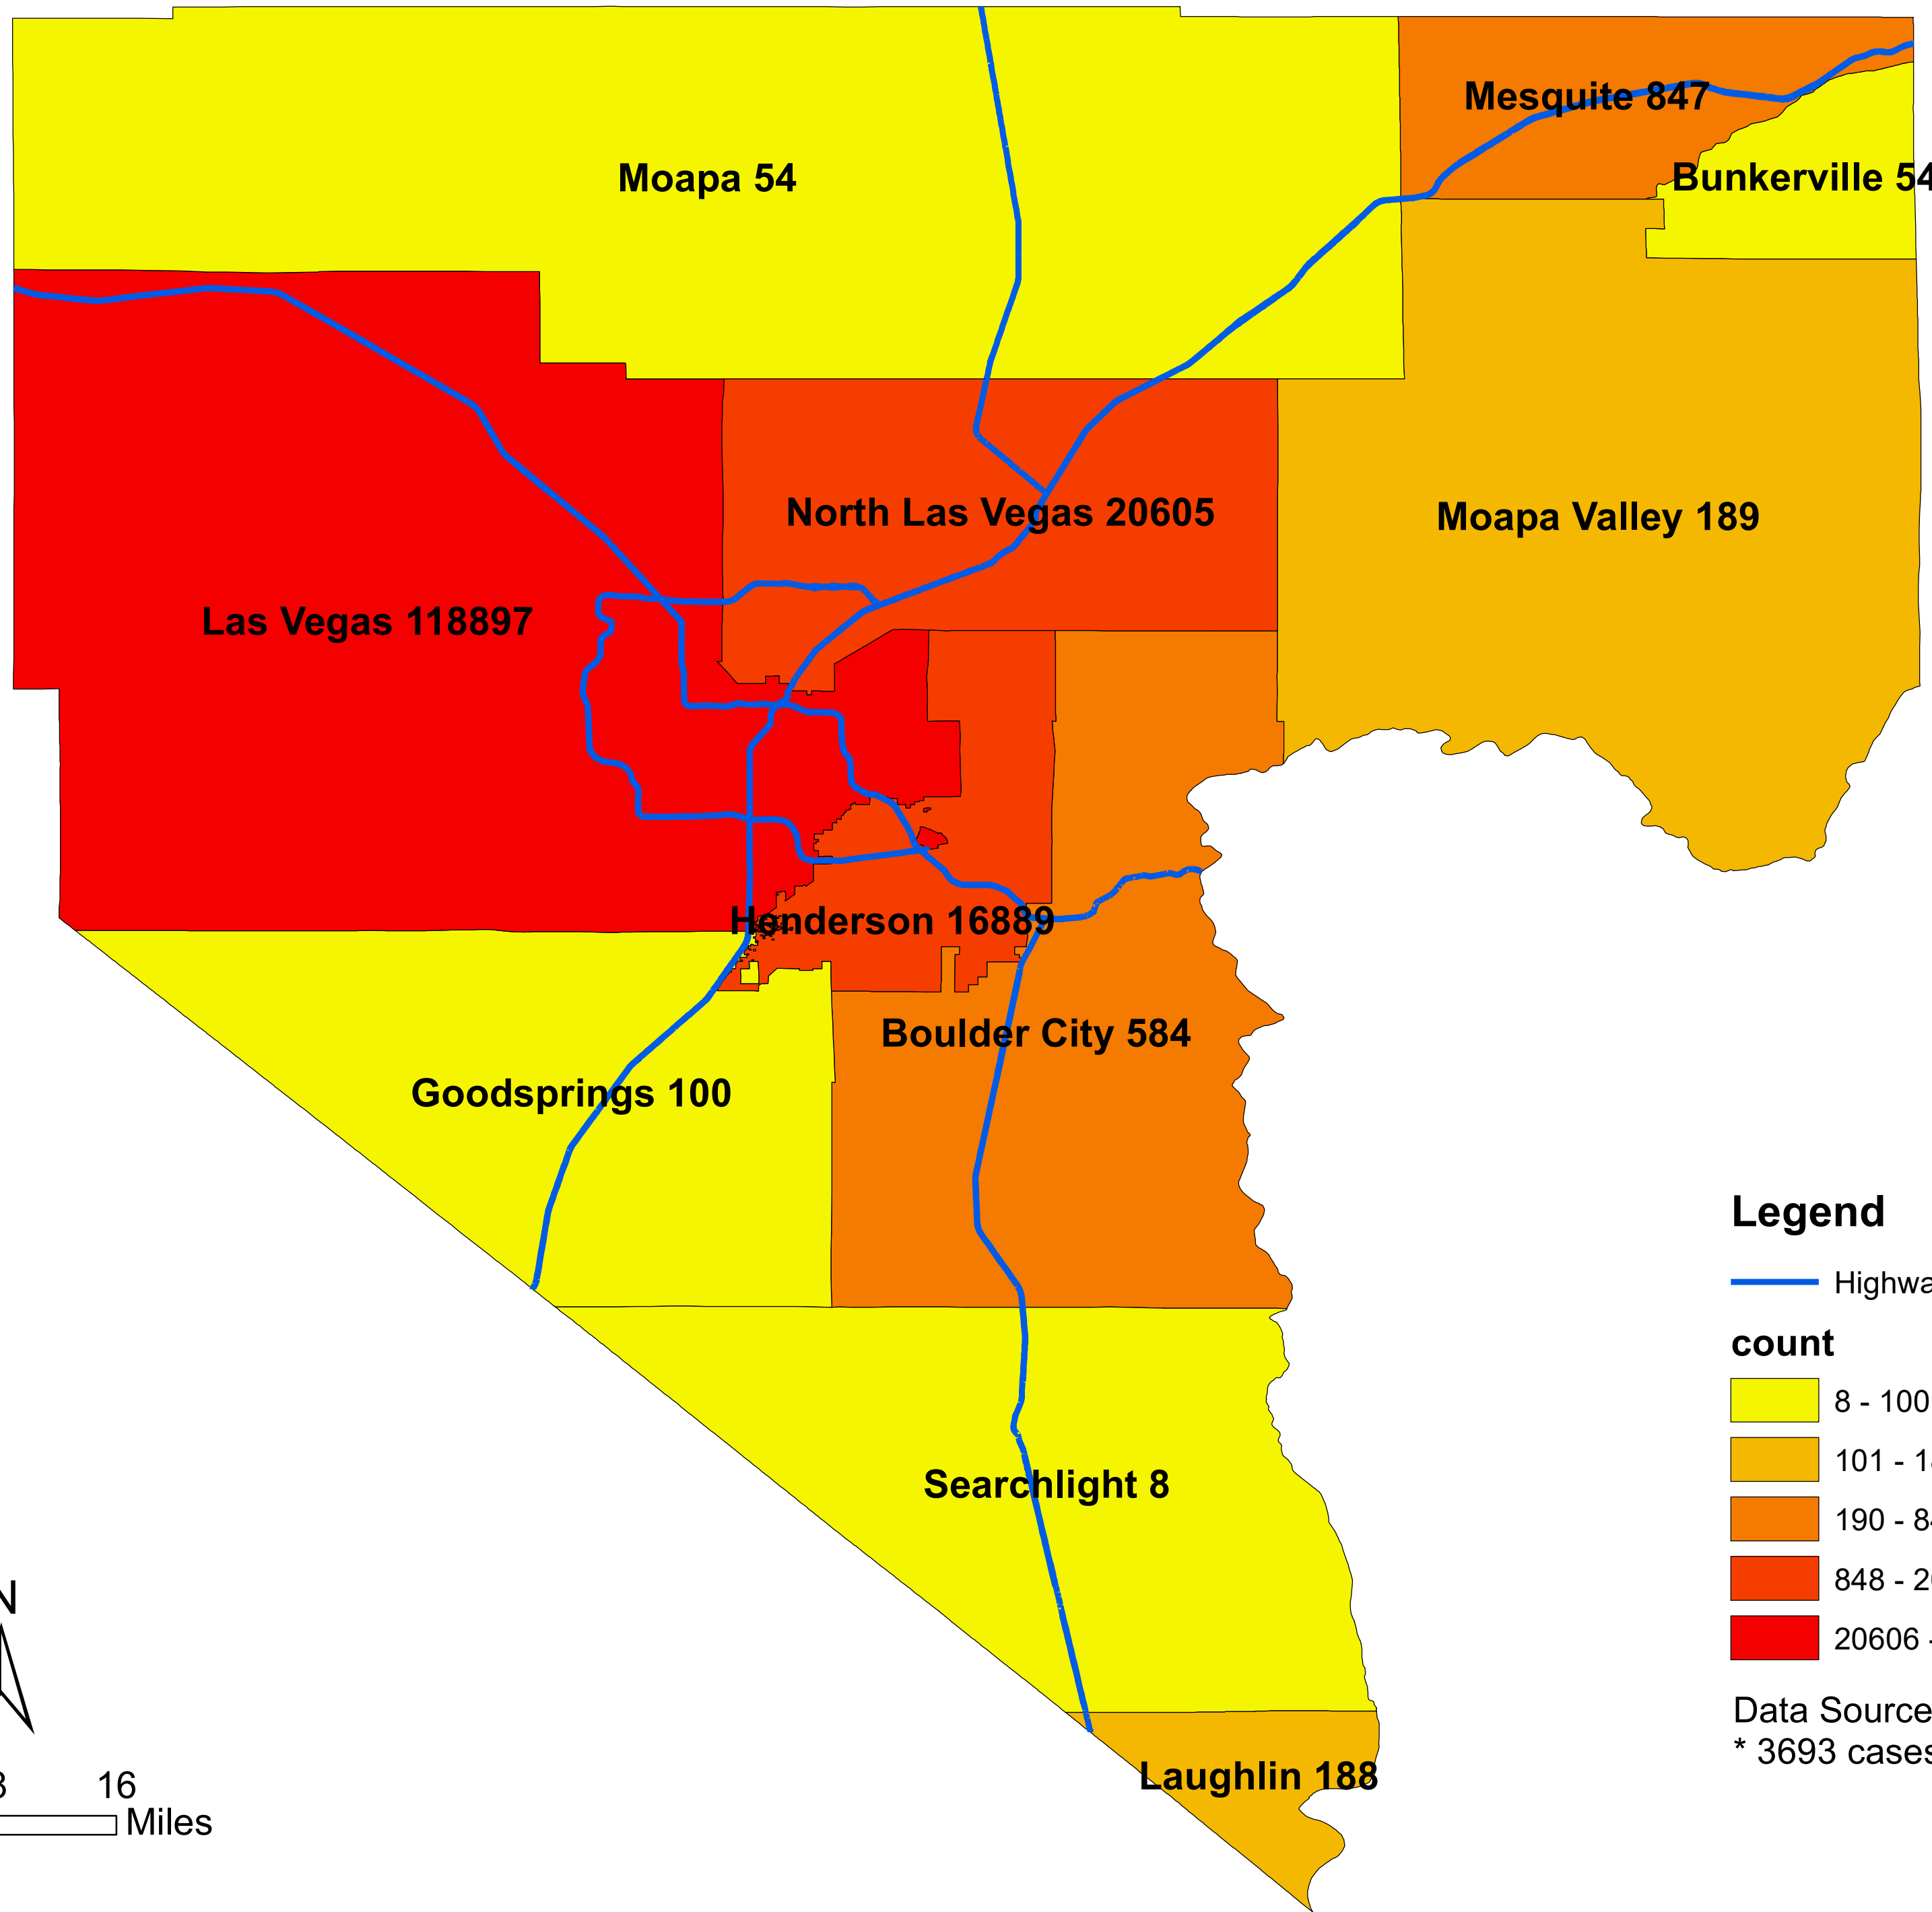

Number of COVID-19 cases by city in Clark county (12.25.2020)

Legend

— Highway

count

Data Source: SNHD

* 3693 cases without city information

0 4 8 16 Miles