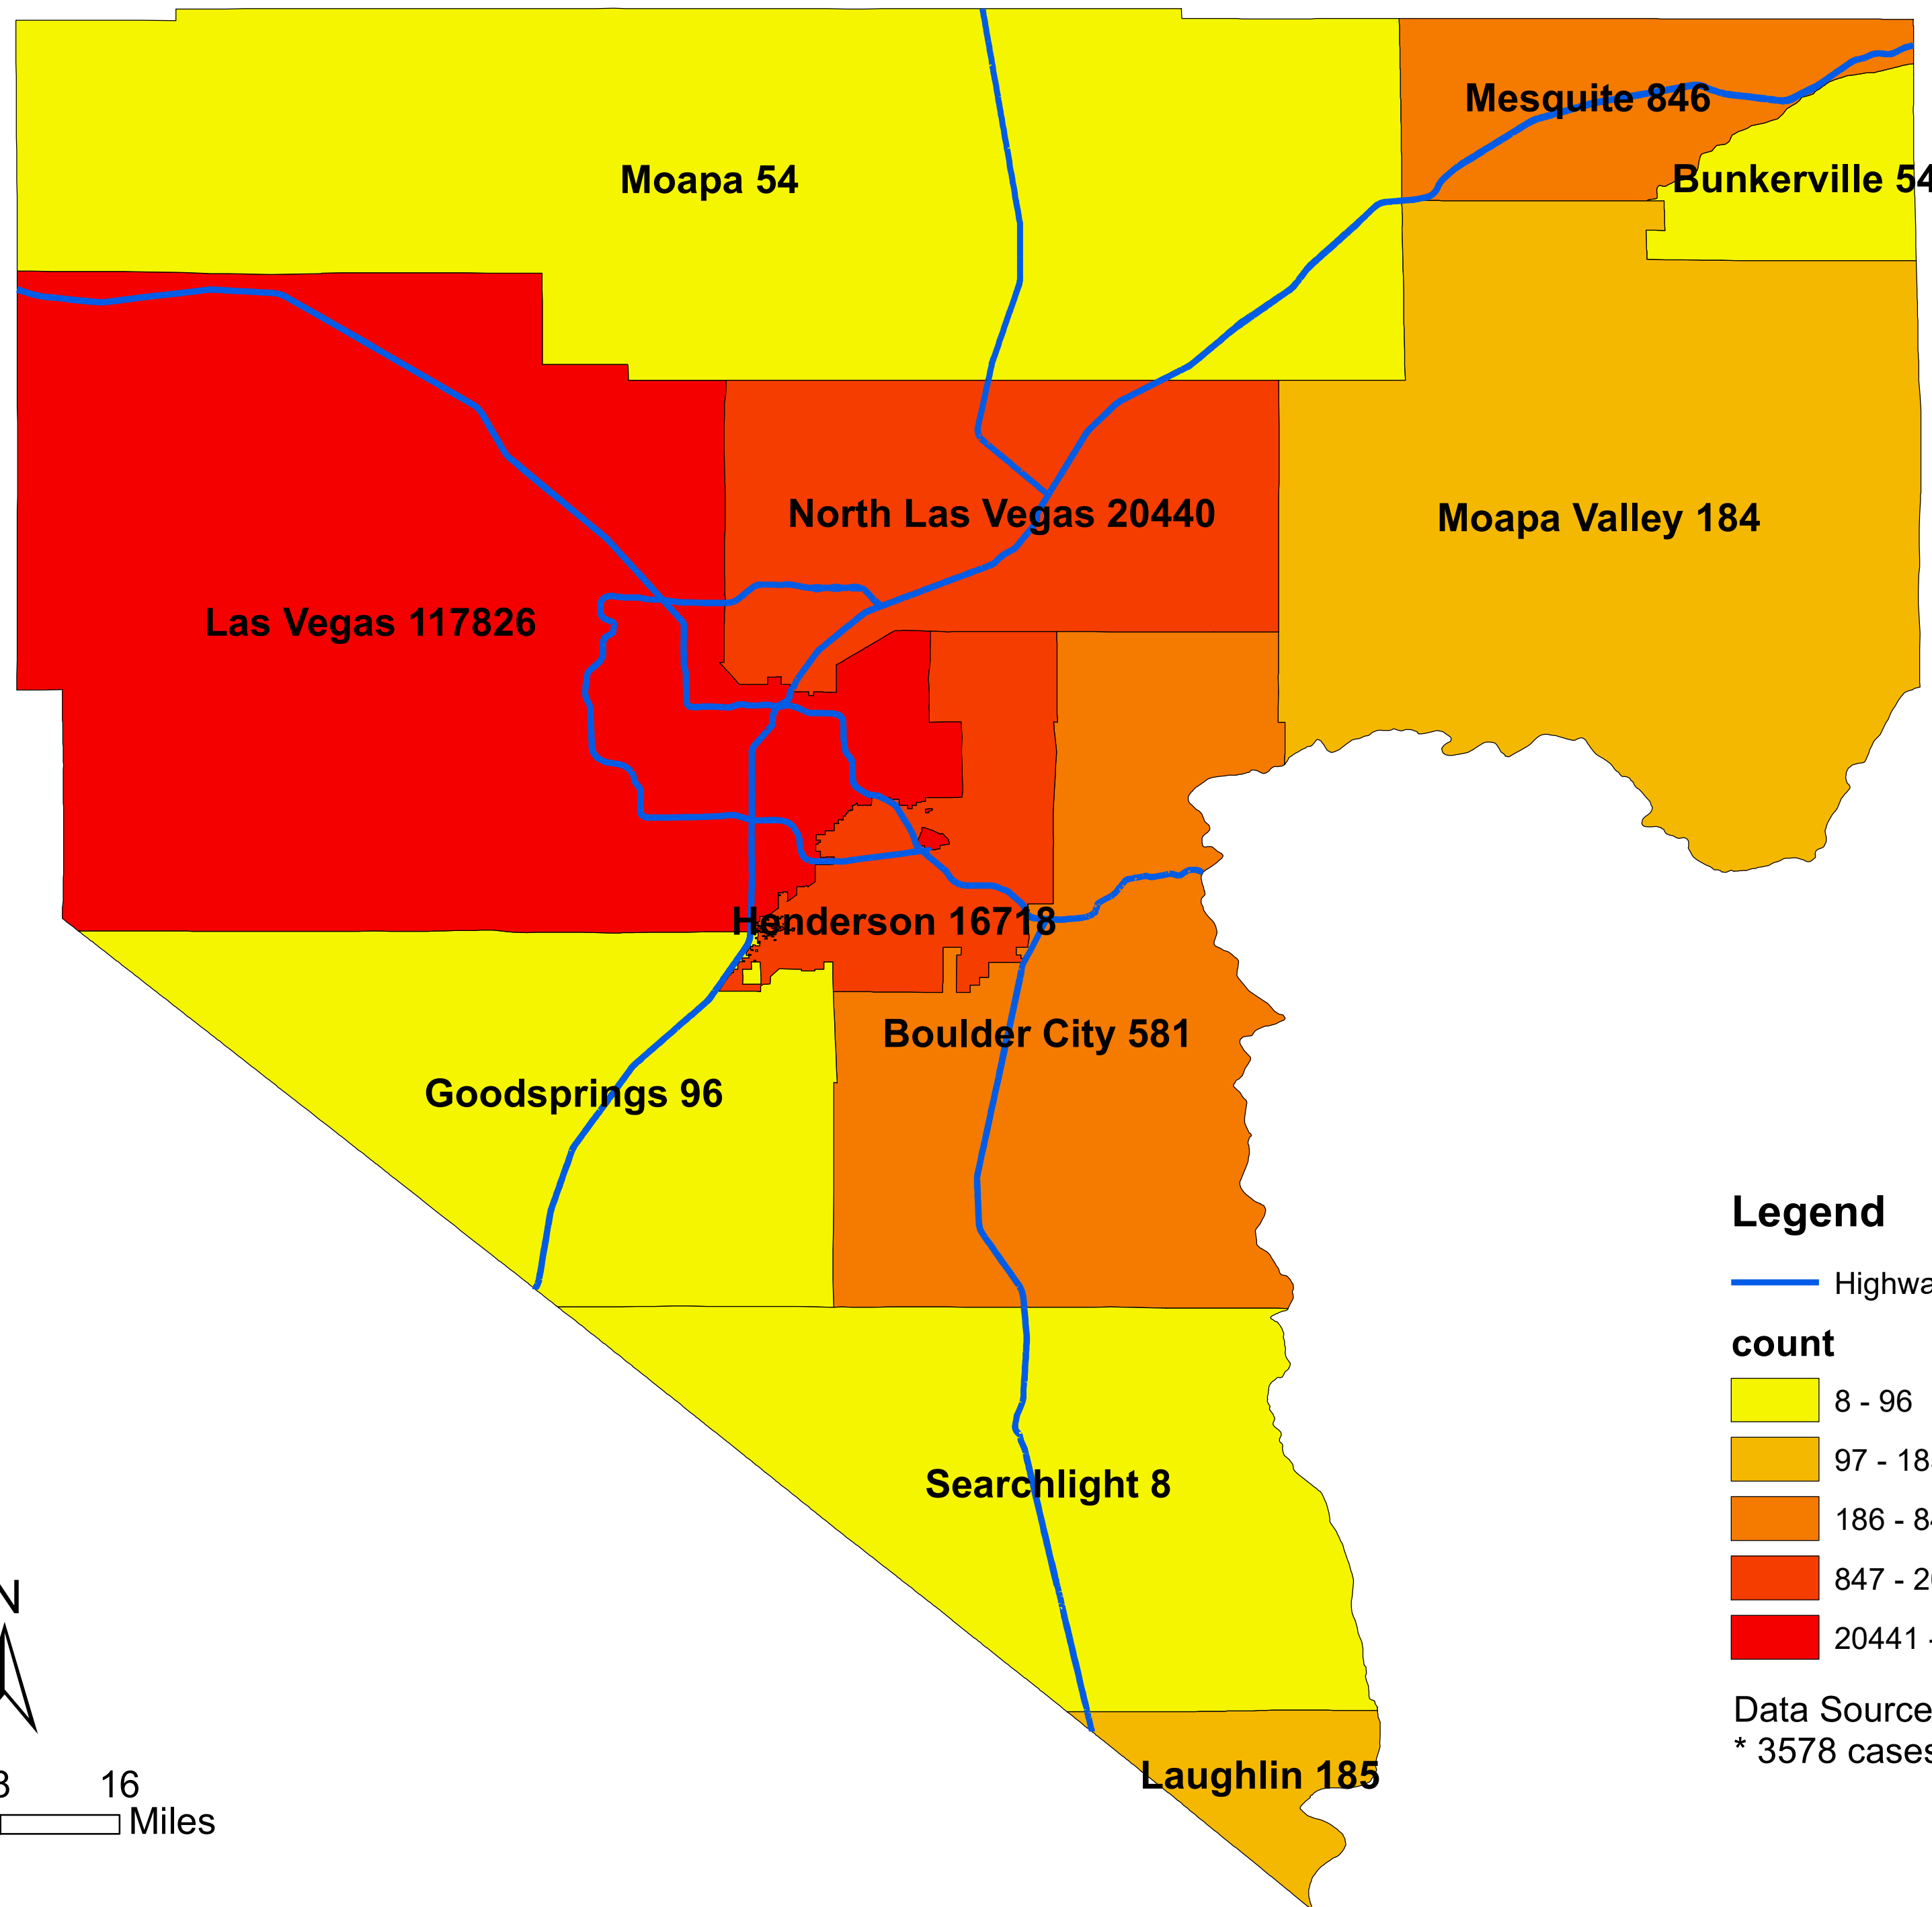

# Number of COVID-19 cases by city in Clark county (12.24.2020)

## Legend

— Highway

### count

- 8 - 96
- 97 - 185
- 186 - 846
- 847 - 20440
- 20441 - 117826

Data Source: SNHD

\* 3578 cases without city information

0 4 8 16 Miles