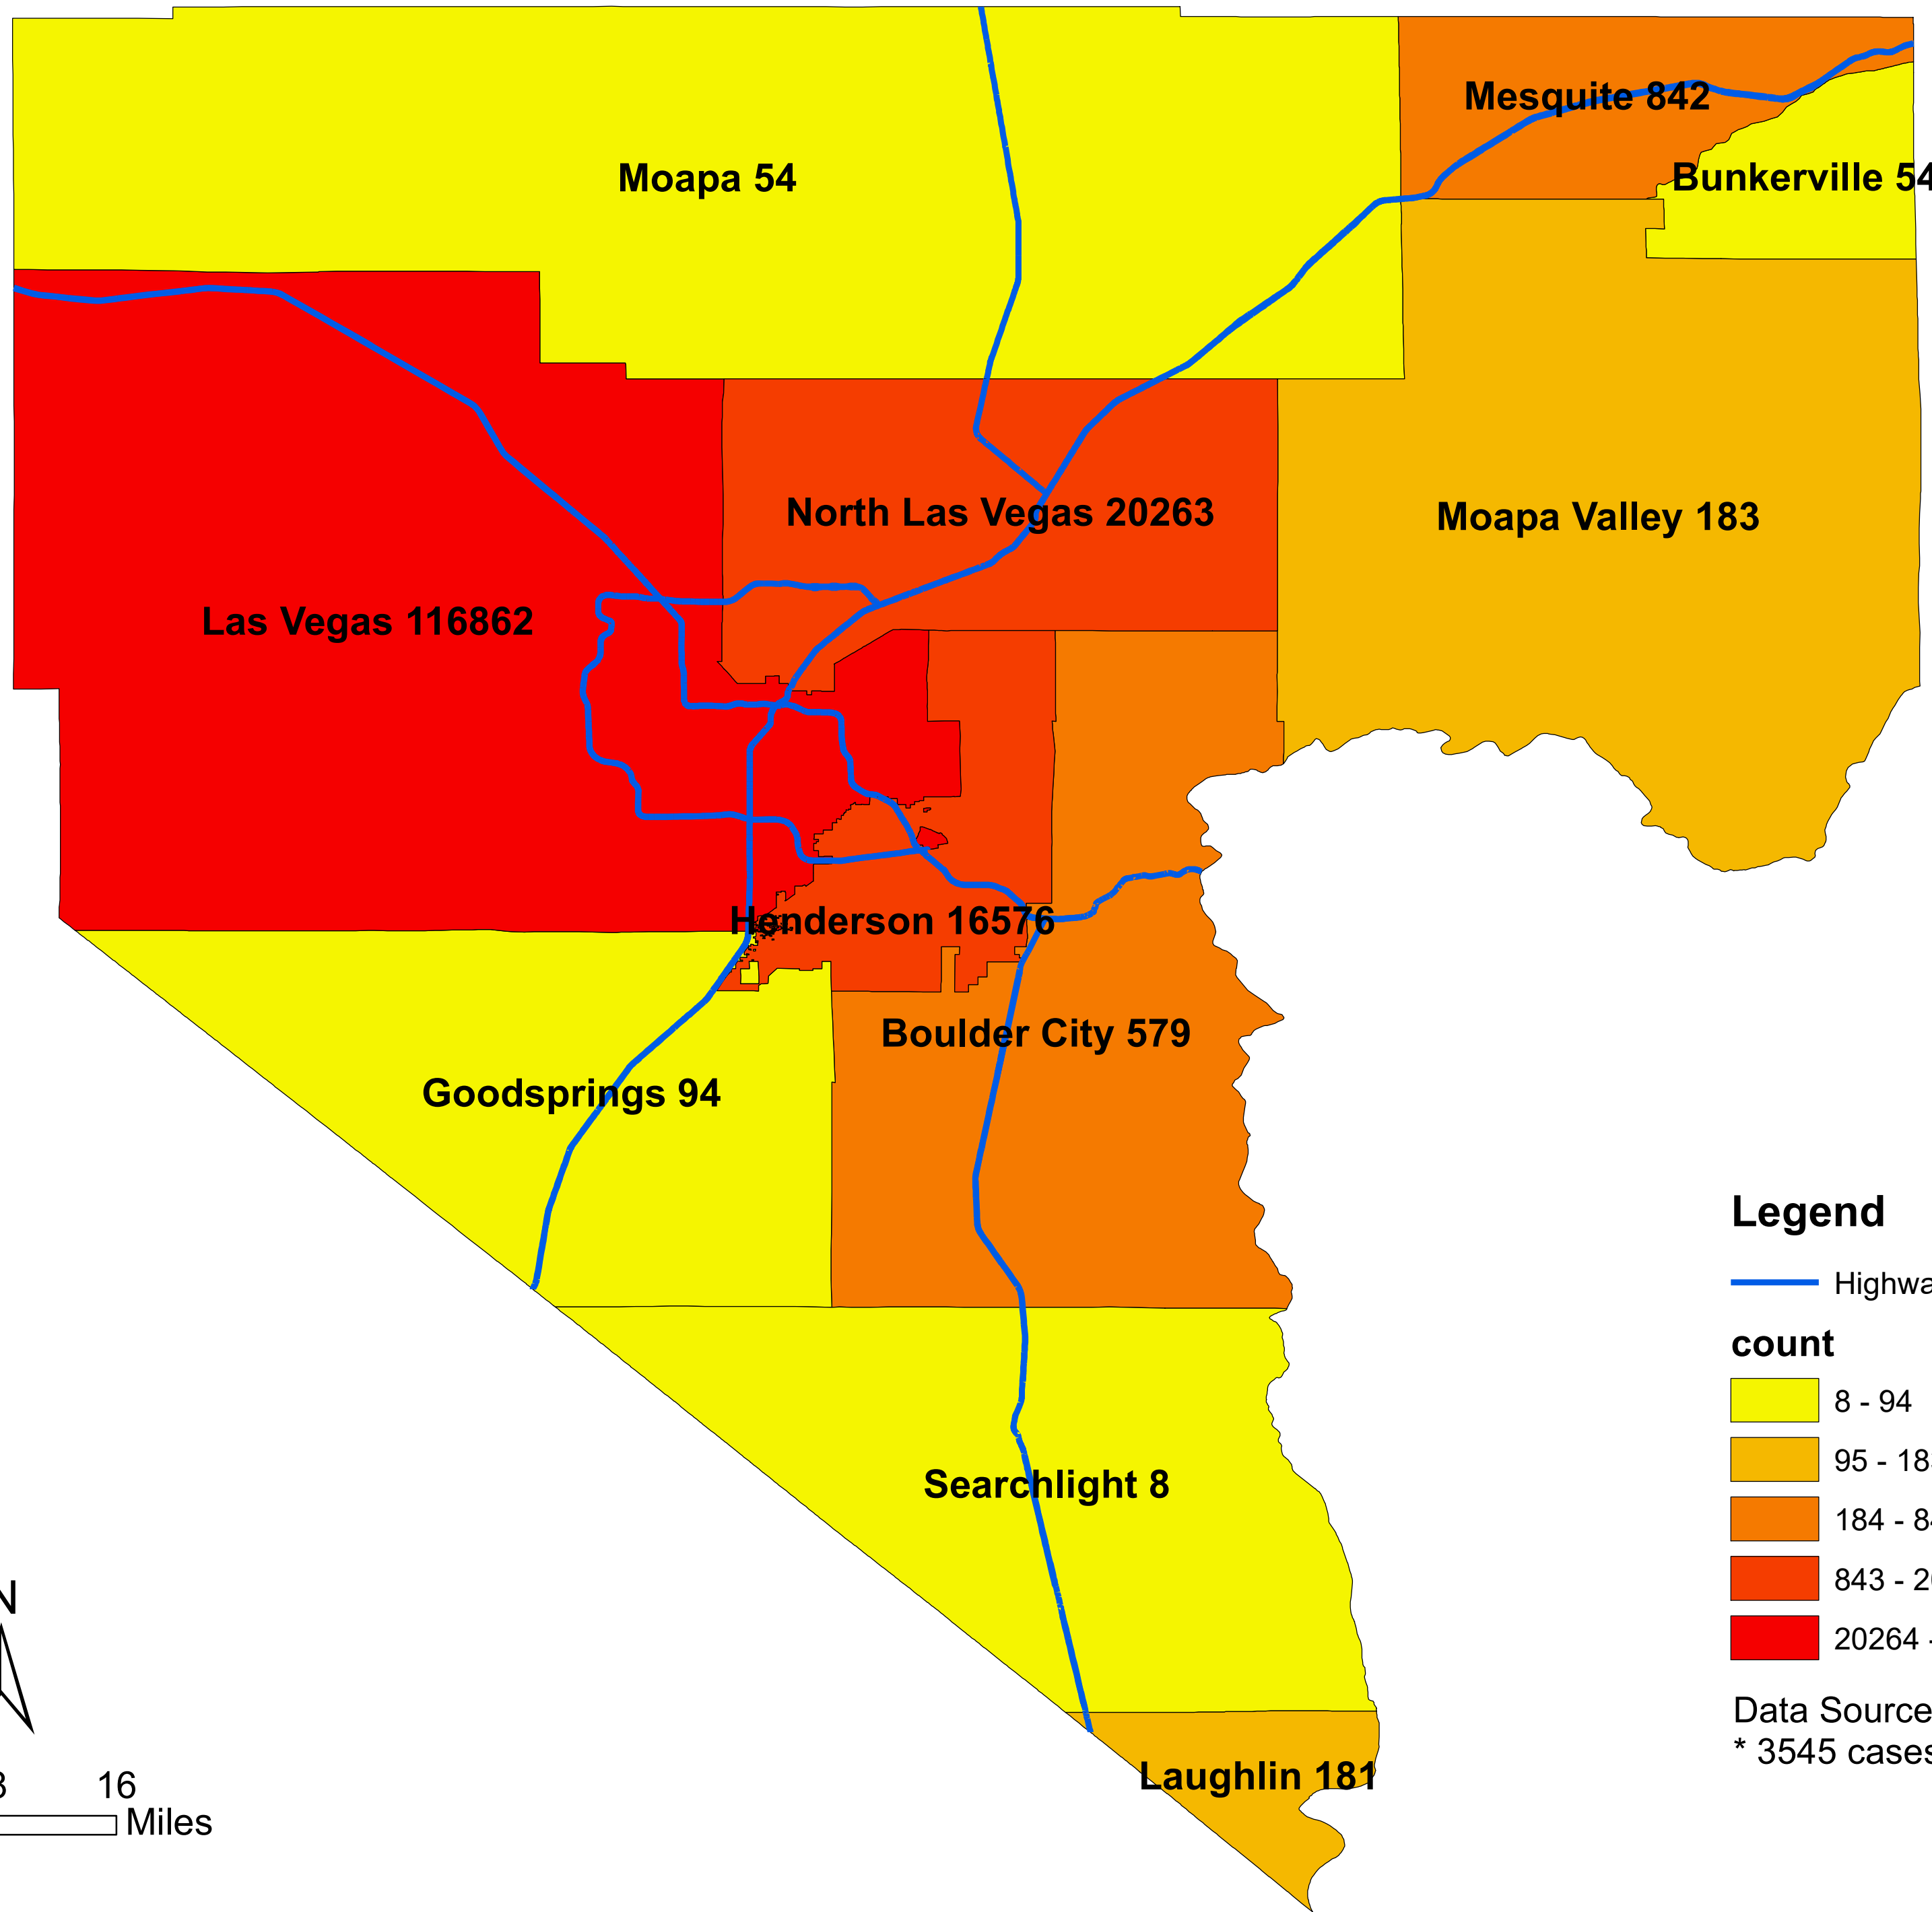

Number of COVID-19 cases by city in Clark county (12.23.2020)

Legend

— Highway

count

Data Source: SNHD

* 3545 cases without city information

0 4 8 16 Miles