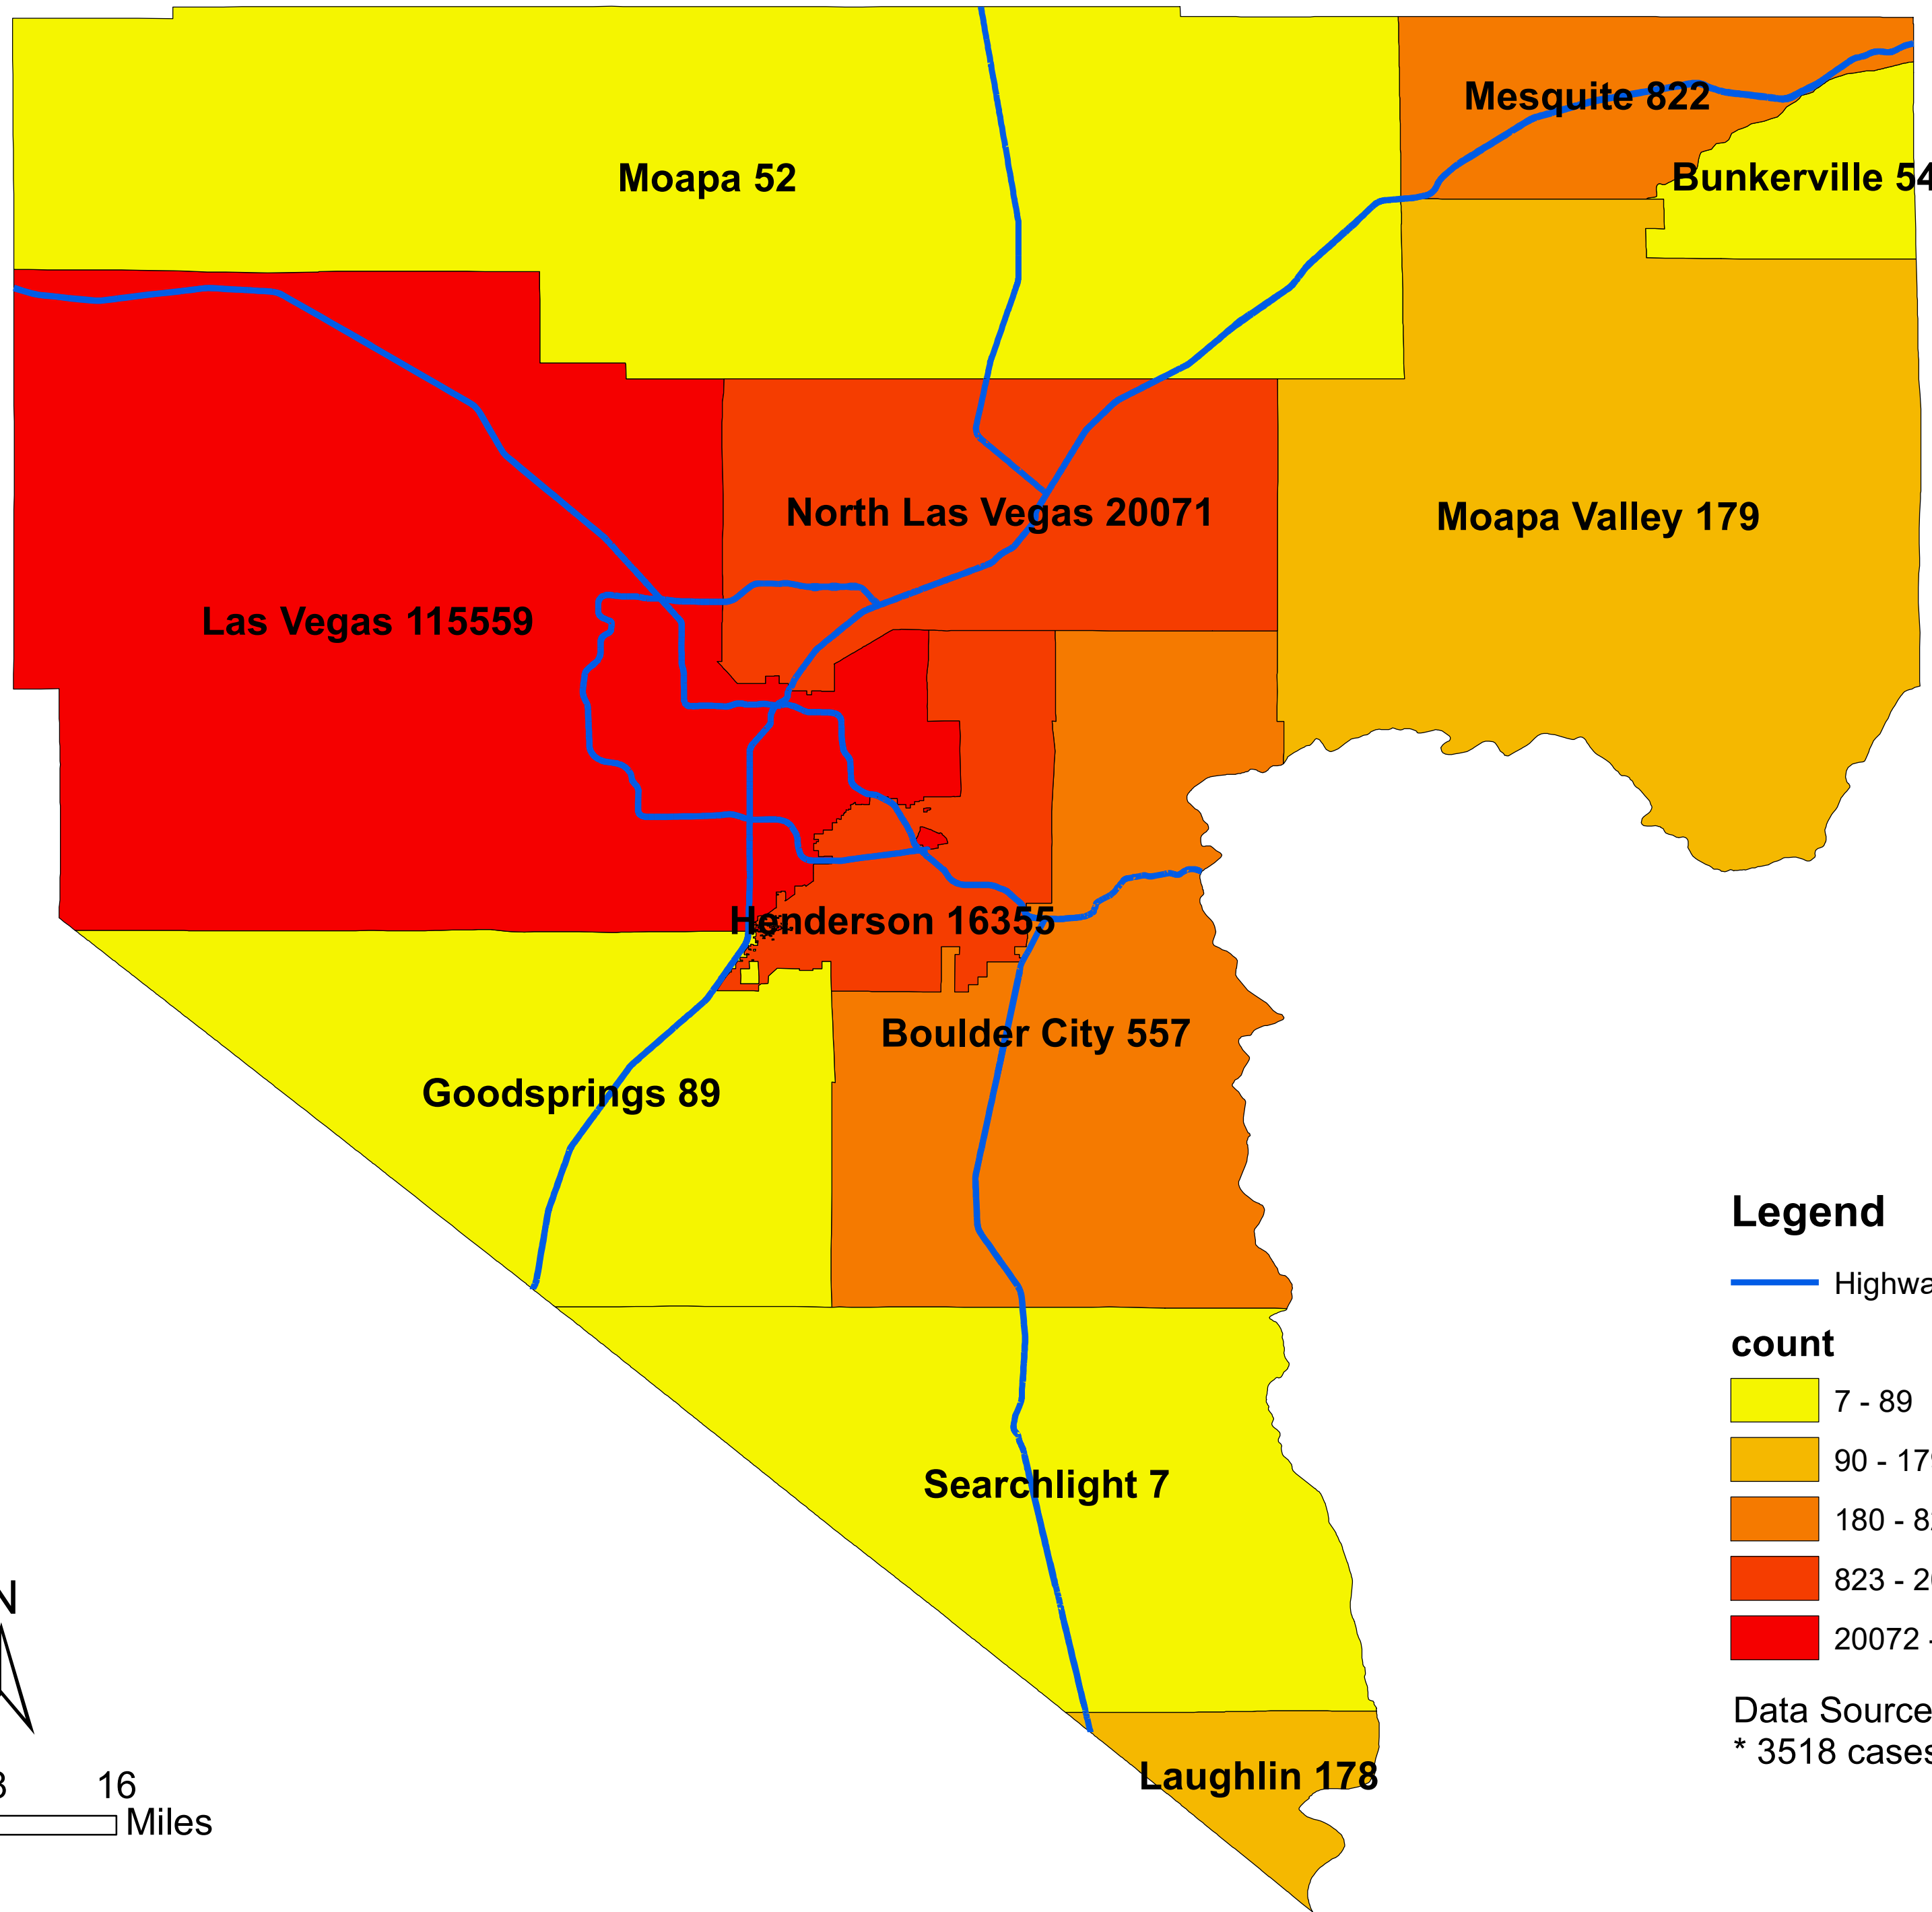

Number of COVID-19 cases by city in Clark county (12.22.2020)

Legend

— Highway

count

- 7 - 89
- 90 - 179
- 180 - 822
- 823 - 20071
- 20072 - 115559

Data Source: SNHD

* 3518 cases without city information

0 4 8 16 Miles