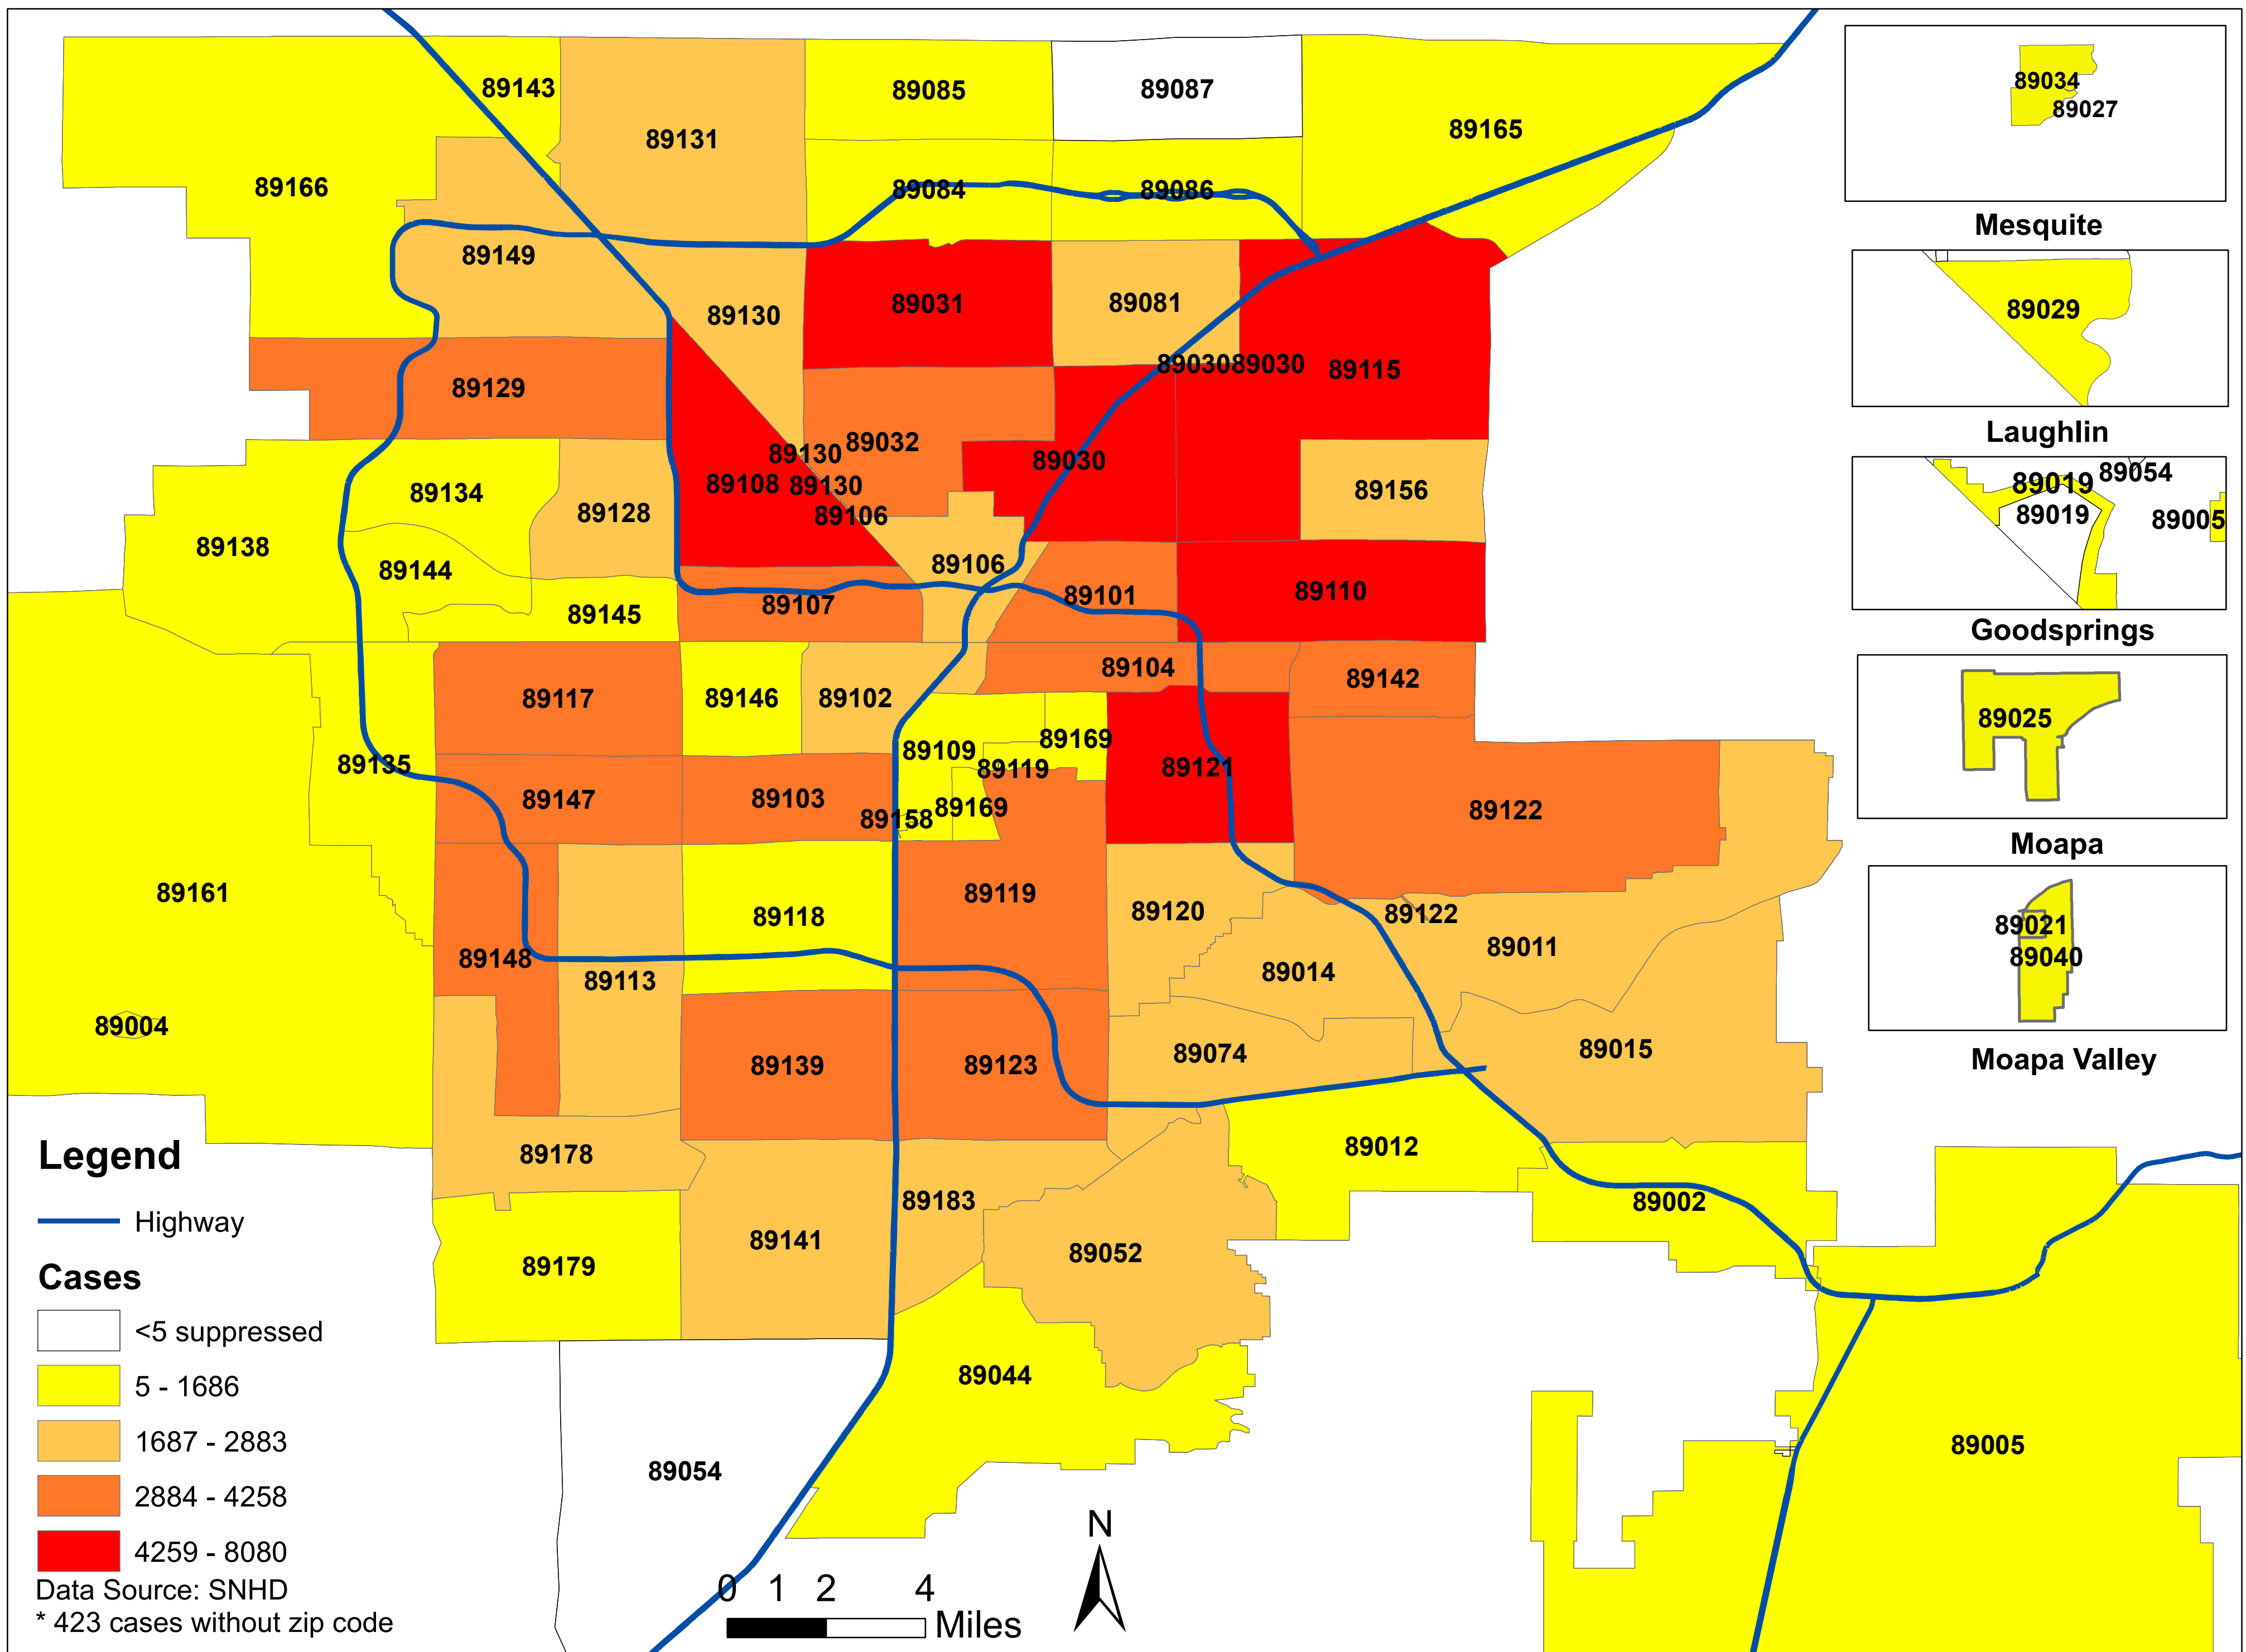

# Number of COVID-19 cases by zip code in Clark county (12.21.2020)

**Note: More than 5 cases reported from 89124**