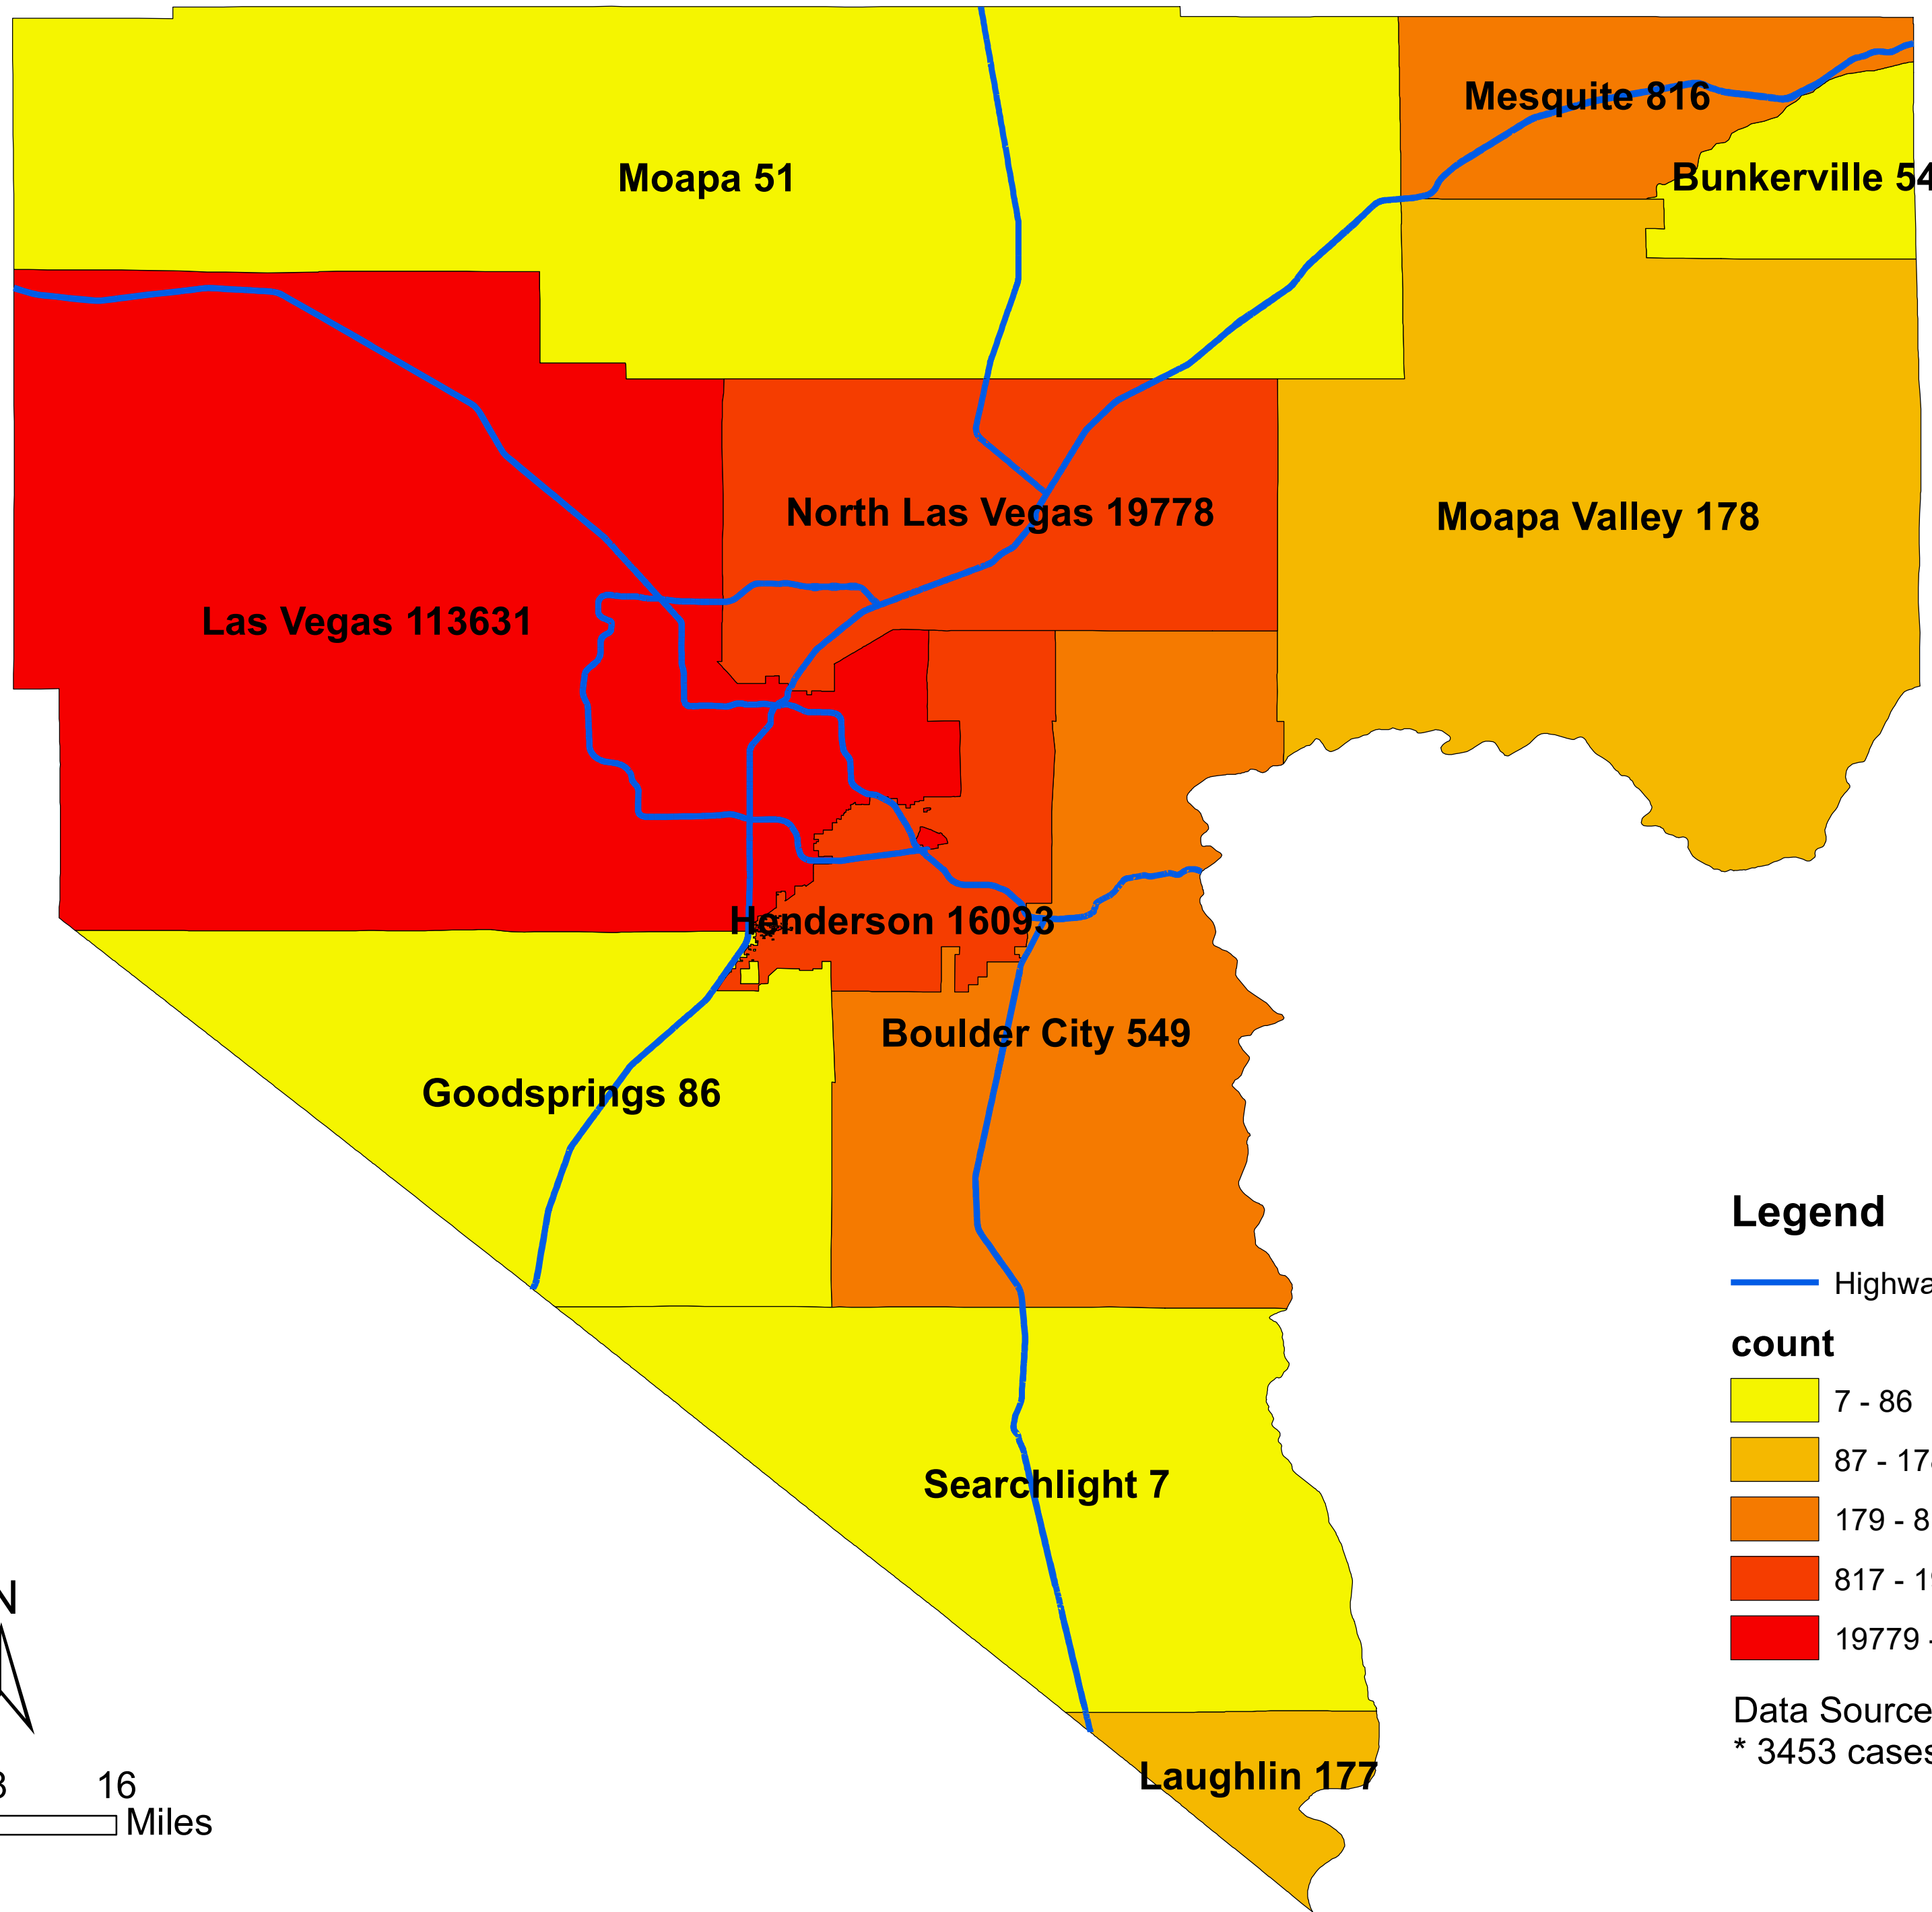

Number of COVID-19 cases by city in Clark county (12.21.2020)

Legend

— Highway

count

Data Source: SNHD

* 3453 cases without city information

0 4 8 16 Miles