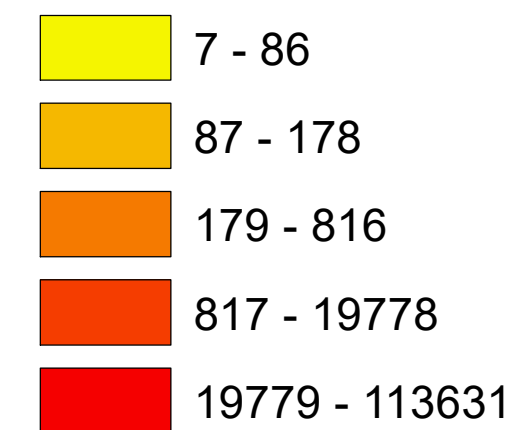

Number of COVID-19 cases by city in Clark county (12.21.2020)

Legend

— Highway

count

Data Source: SNHD

* 3453 cases without city information

0 4 8 16 Miles