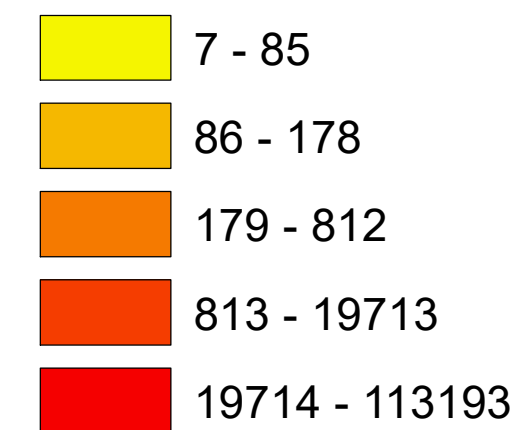

# Number of COVID-19 cases by city in Clark county (12.20.2020)

### count

Data Source: SNHD

\* 3374 cases without city information

0 4 8 16 Miles