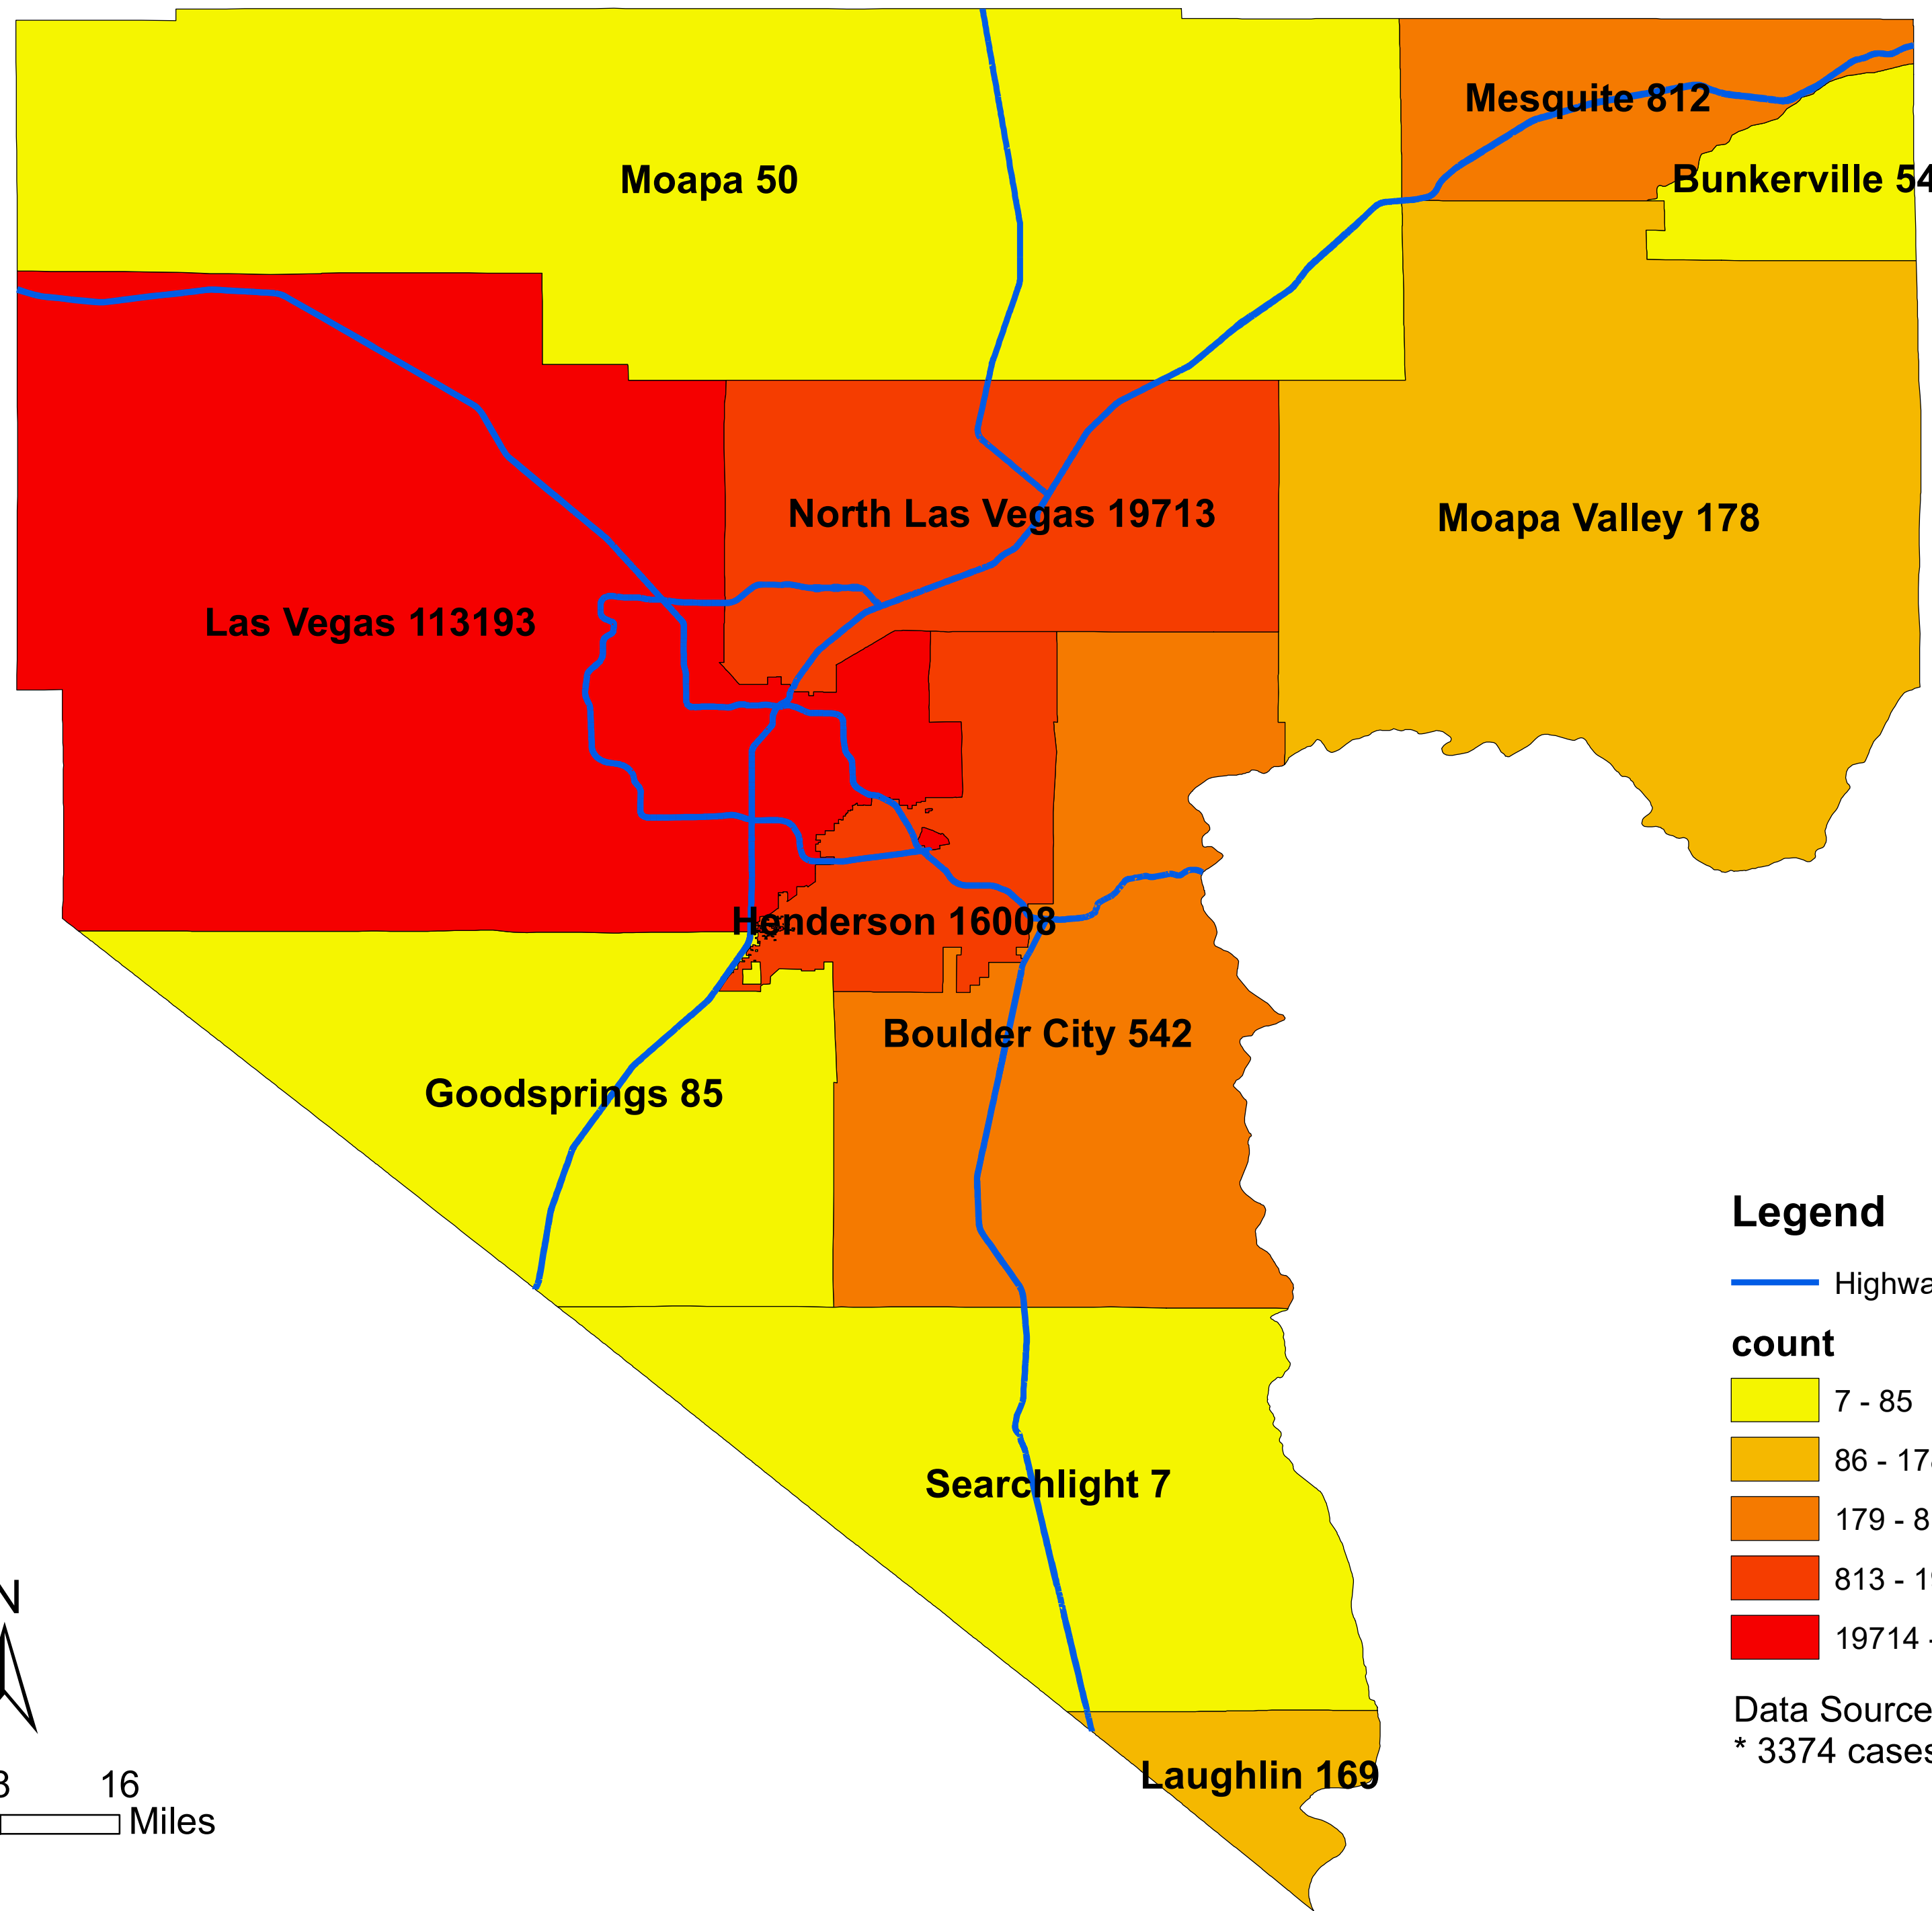

# Number of COVID-19 cases by city in Clark county (12.20.2020)

## Legend

— Highway

### count

Data Source: SNHD

\* 3374 cases without city information

0 4 8 16 Miles