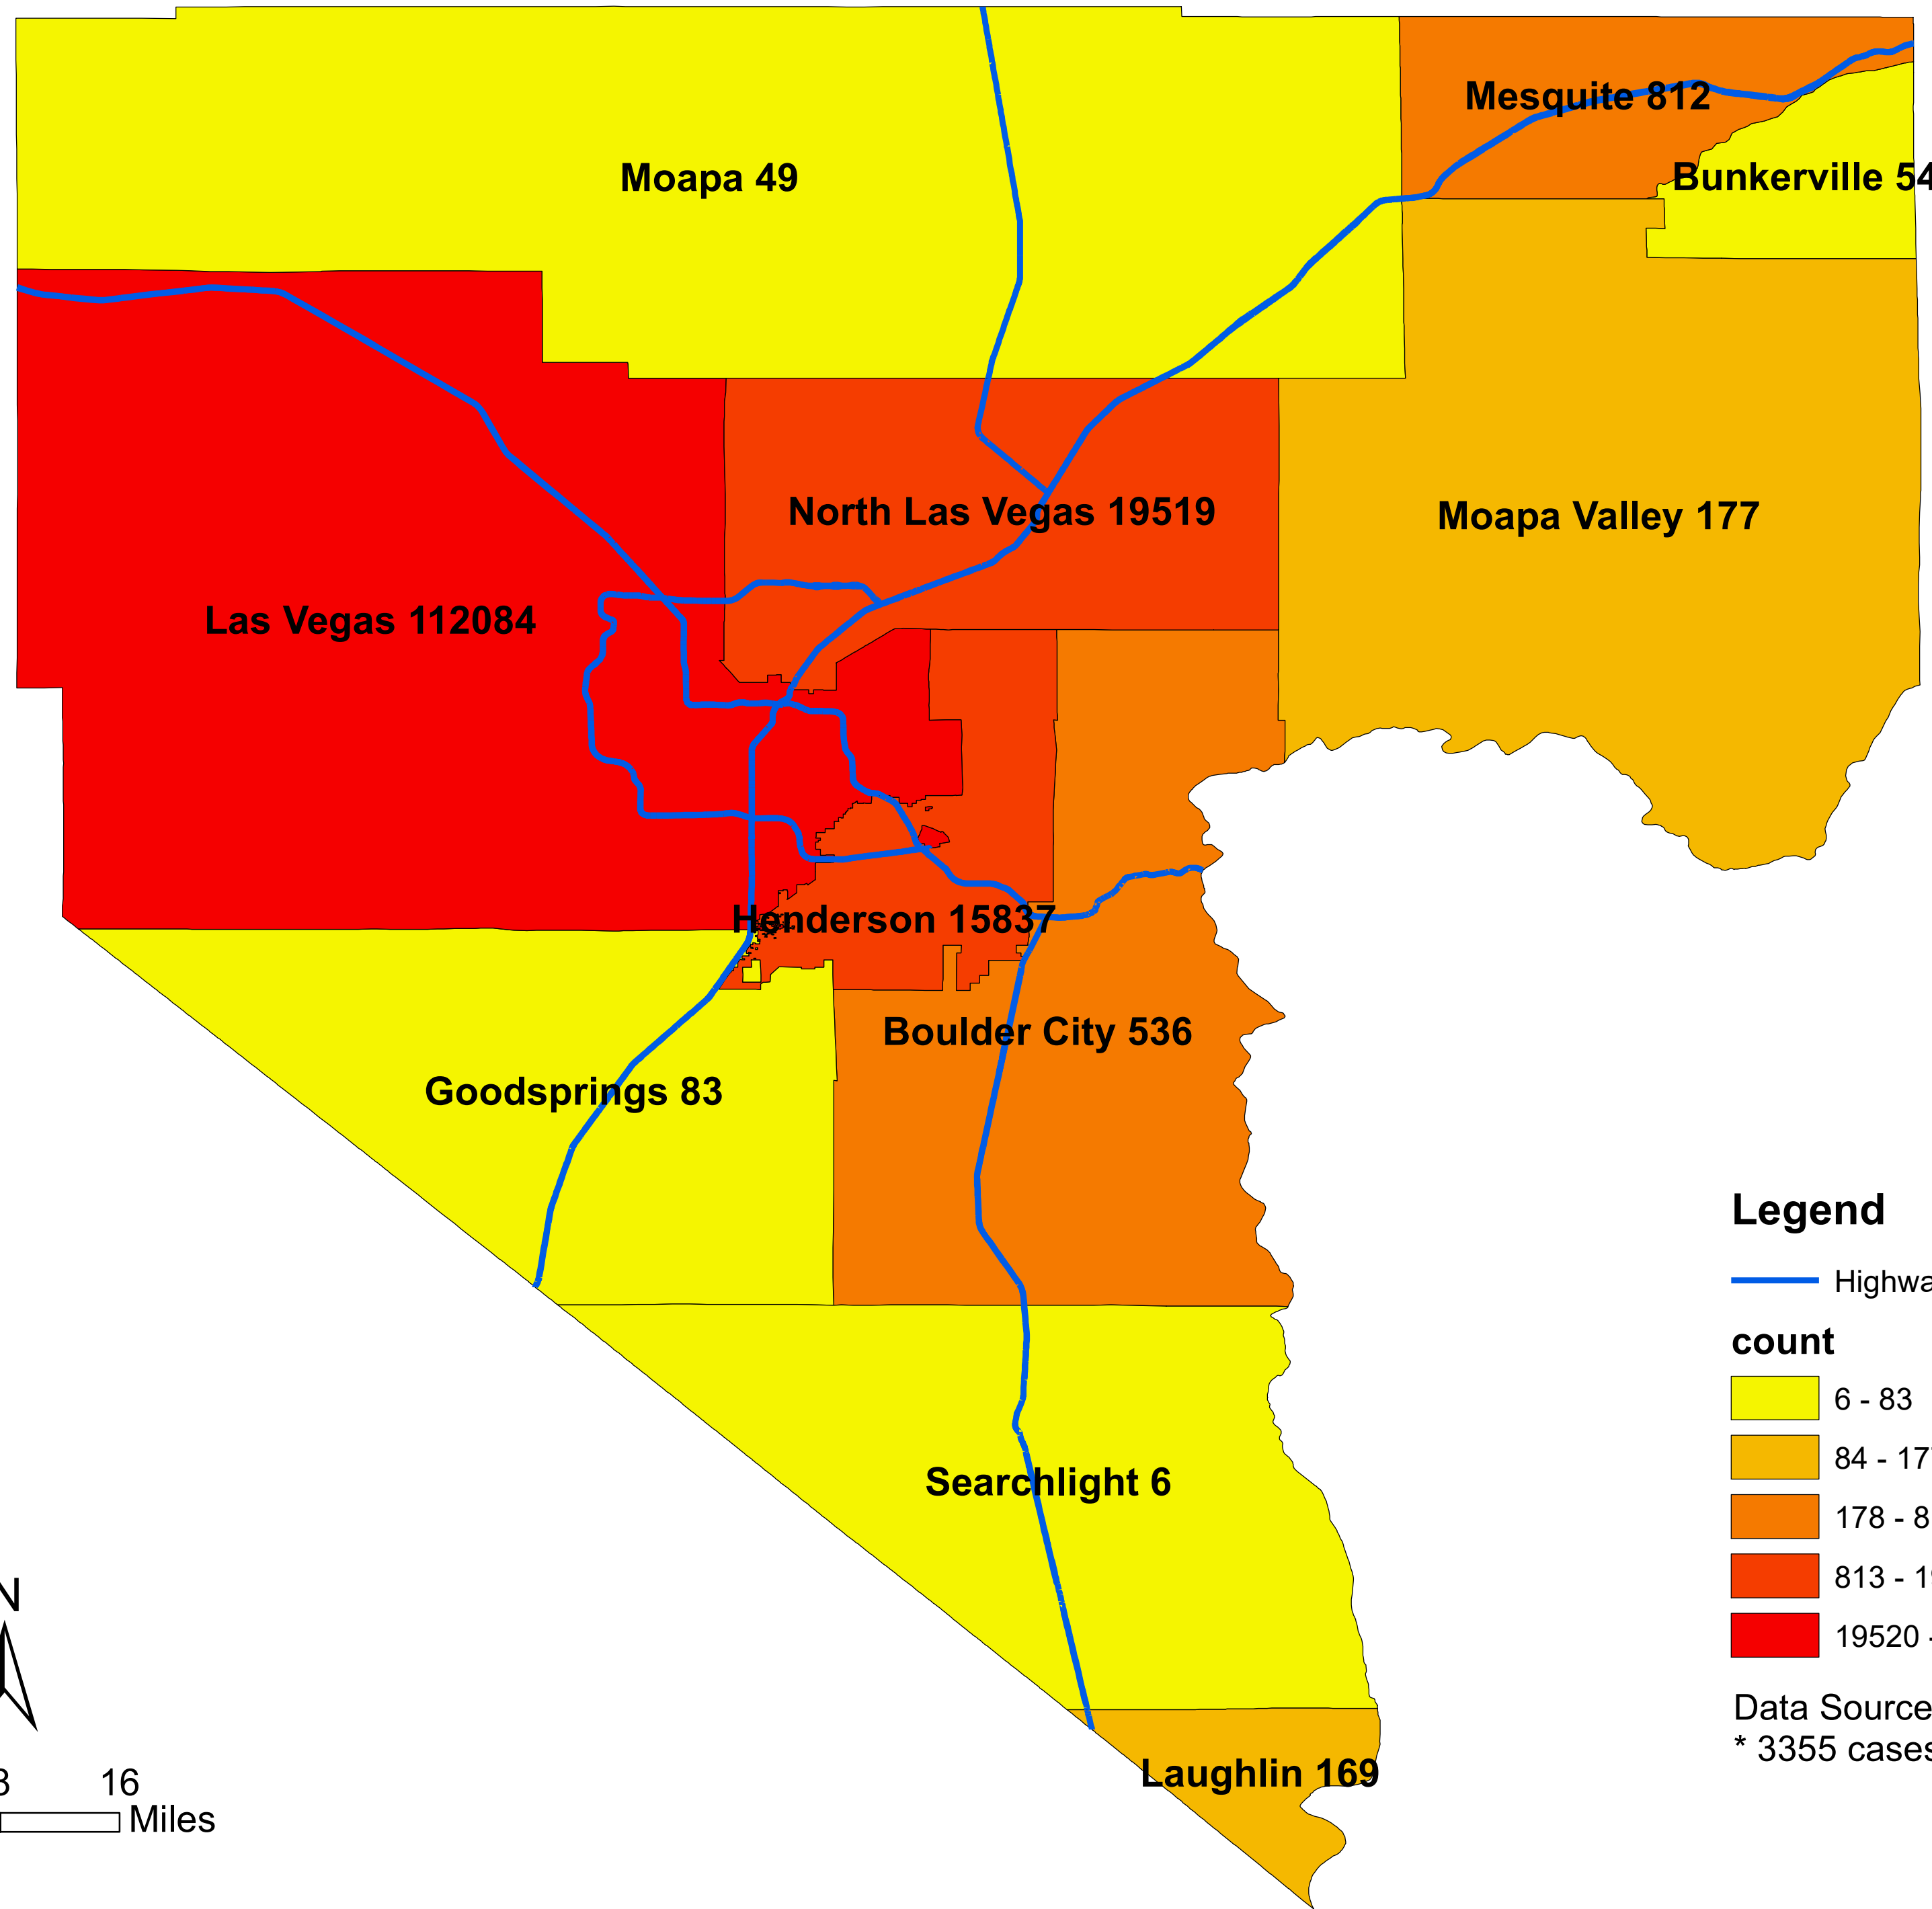

# Number of COVID-19 cases by city in Clark county (12.19.2020)

## Legend

— Highway

### count

Data Source: SNHD

\* 3355 cases without city information

0 4 8 16  
Miles