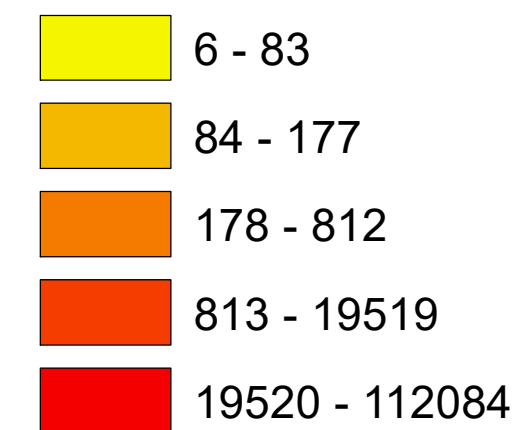

# Number of COVID-19 cases by city in Clark county (12.19.2020)

### count

Data Source: SNHD

\* 3355 cases without city information

0 4 8 16  
Miles