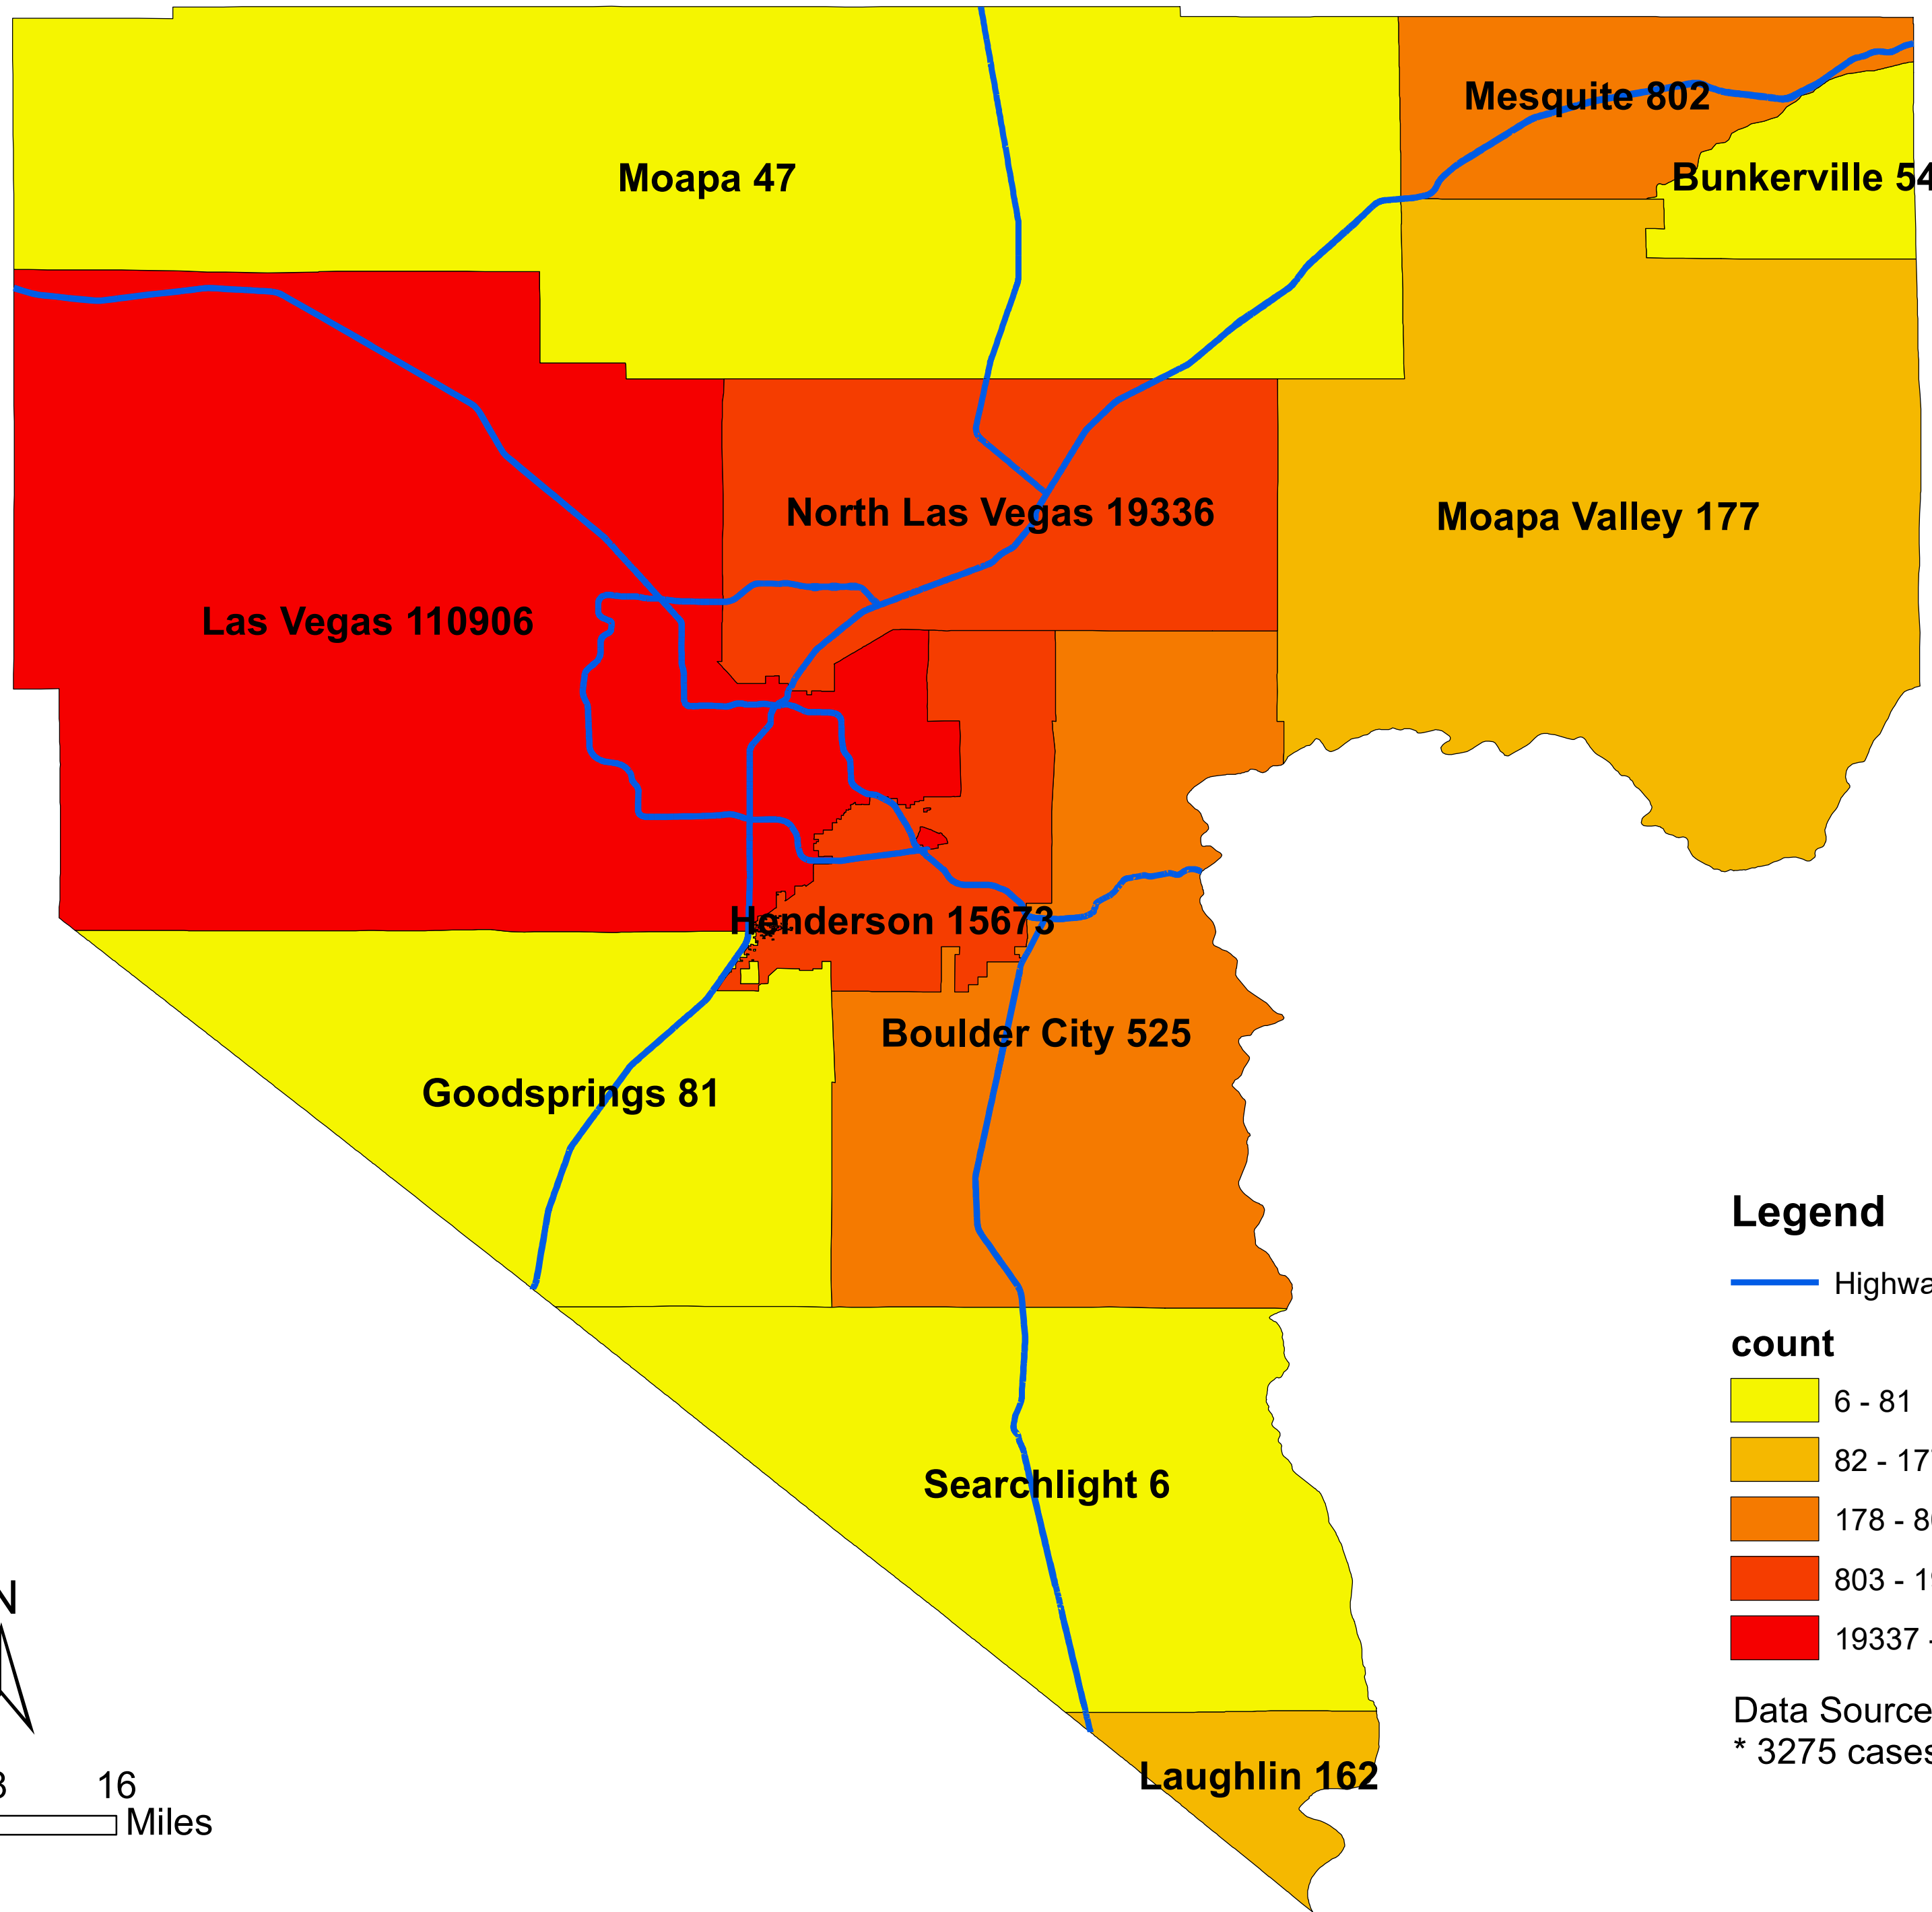

Number of COVID-19 cases by city in Clark county (12.18.2020)

Legend

— Highway

count

- 6 - 81
- 82 - 177
- 178 - 802
- 803 - 19336
- 19337 - 110906

Data Source: SNHD

* 3275 cases without city information

0 4 8 16 Miles