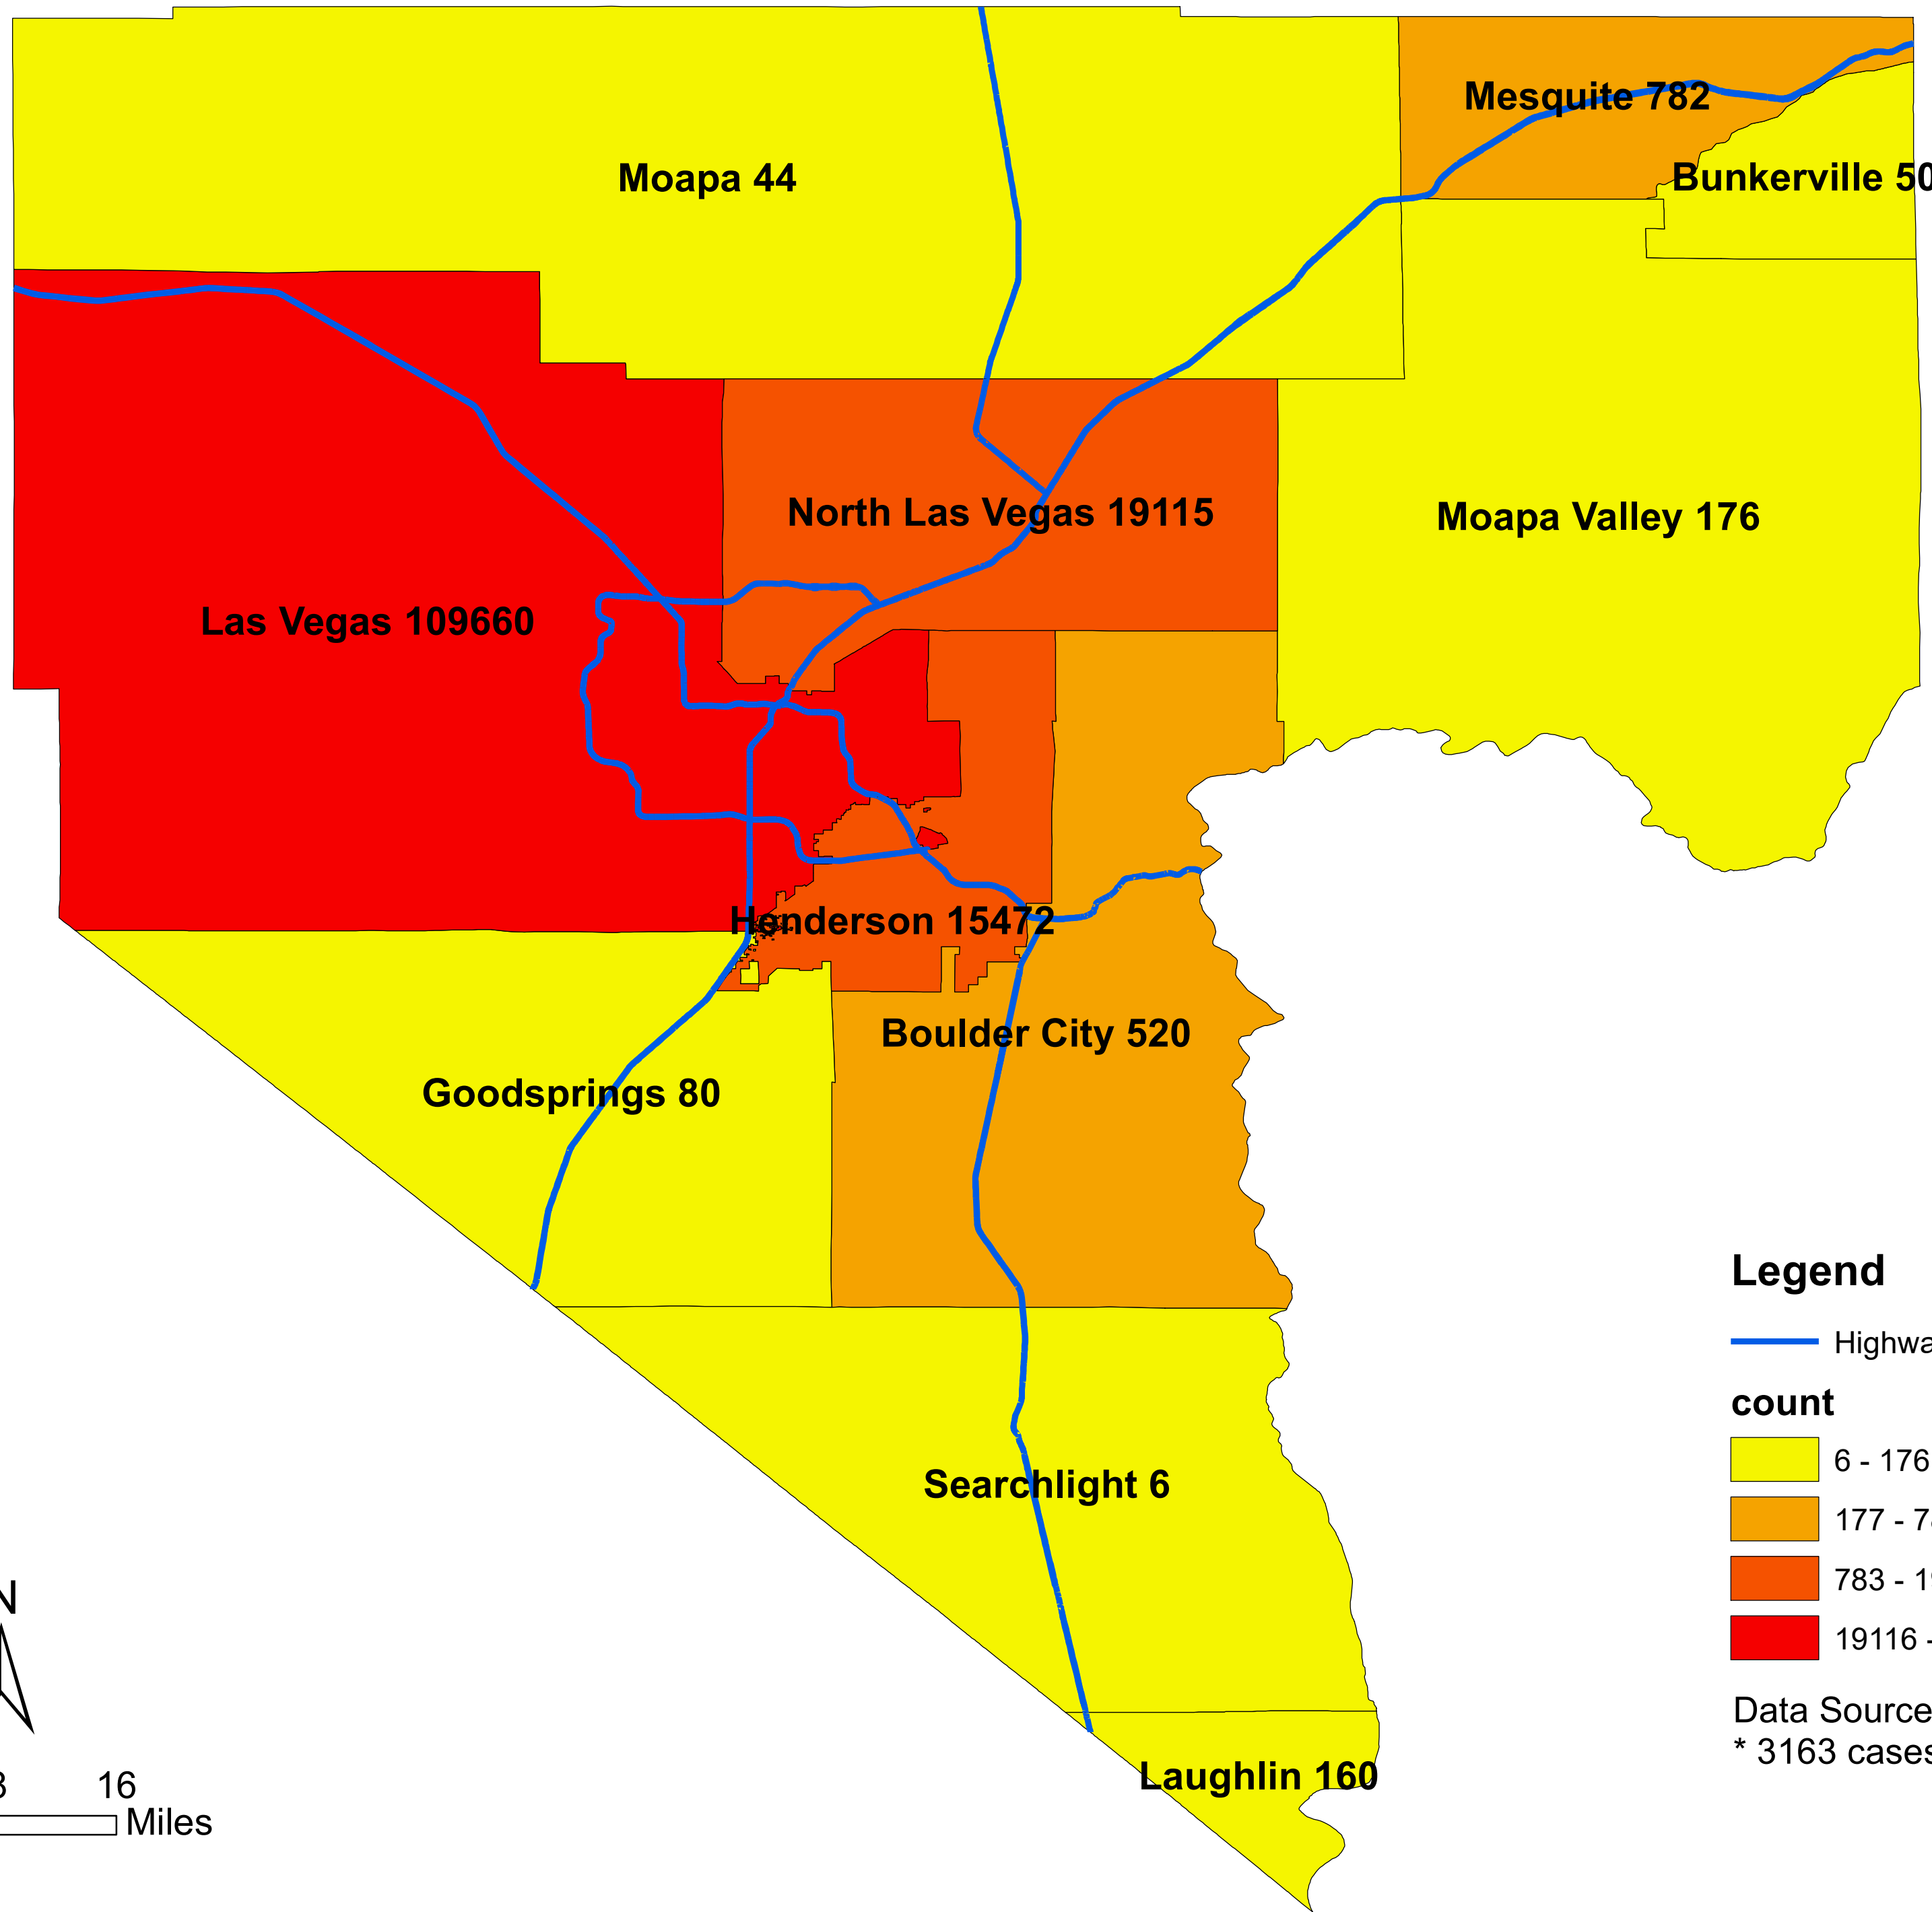

Number of COVID-19 cases by city in Clark county (12.17.2020)

Legend

— Highway

count

6 - 176

177 - 782

783 - 19115

19116 - 109660

Data Source: SNHD

* 3163 cases without city information

0 4 8 16
Miles