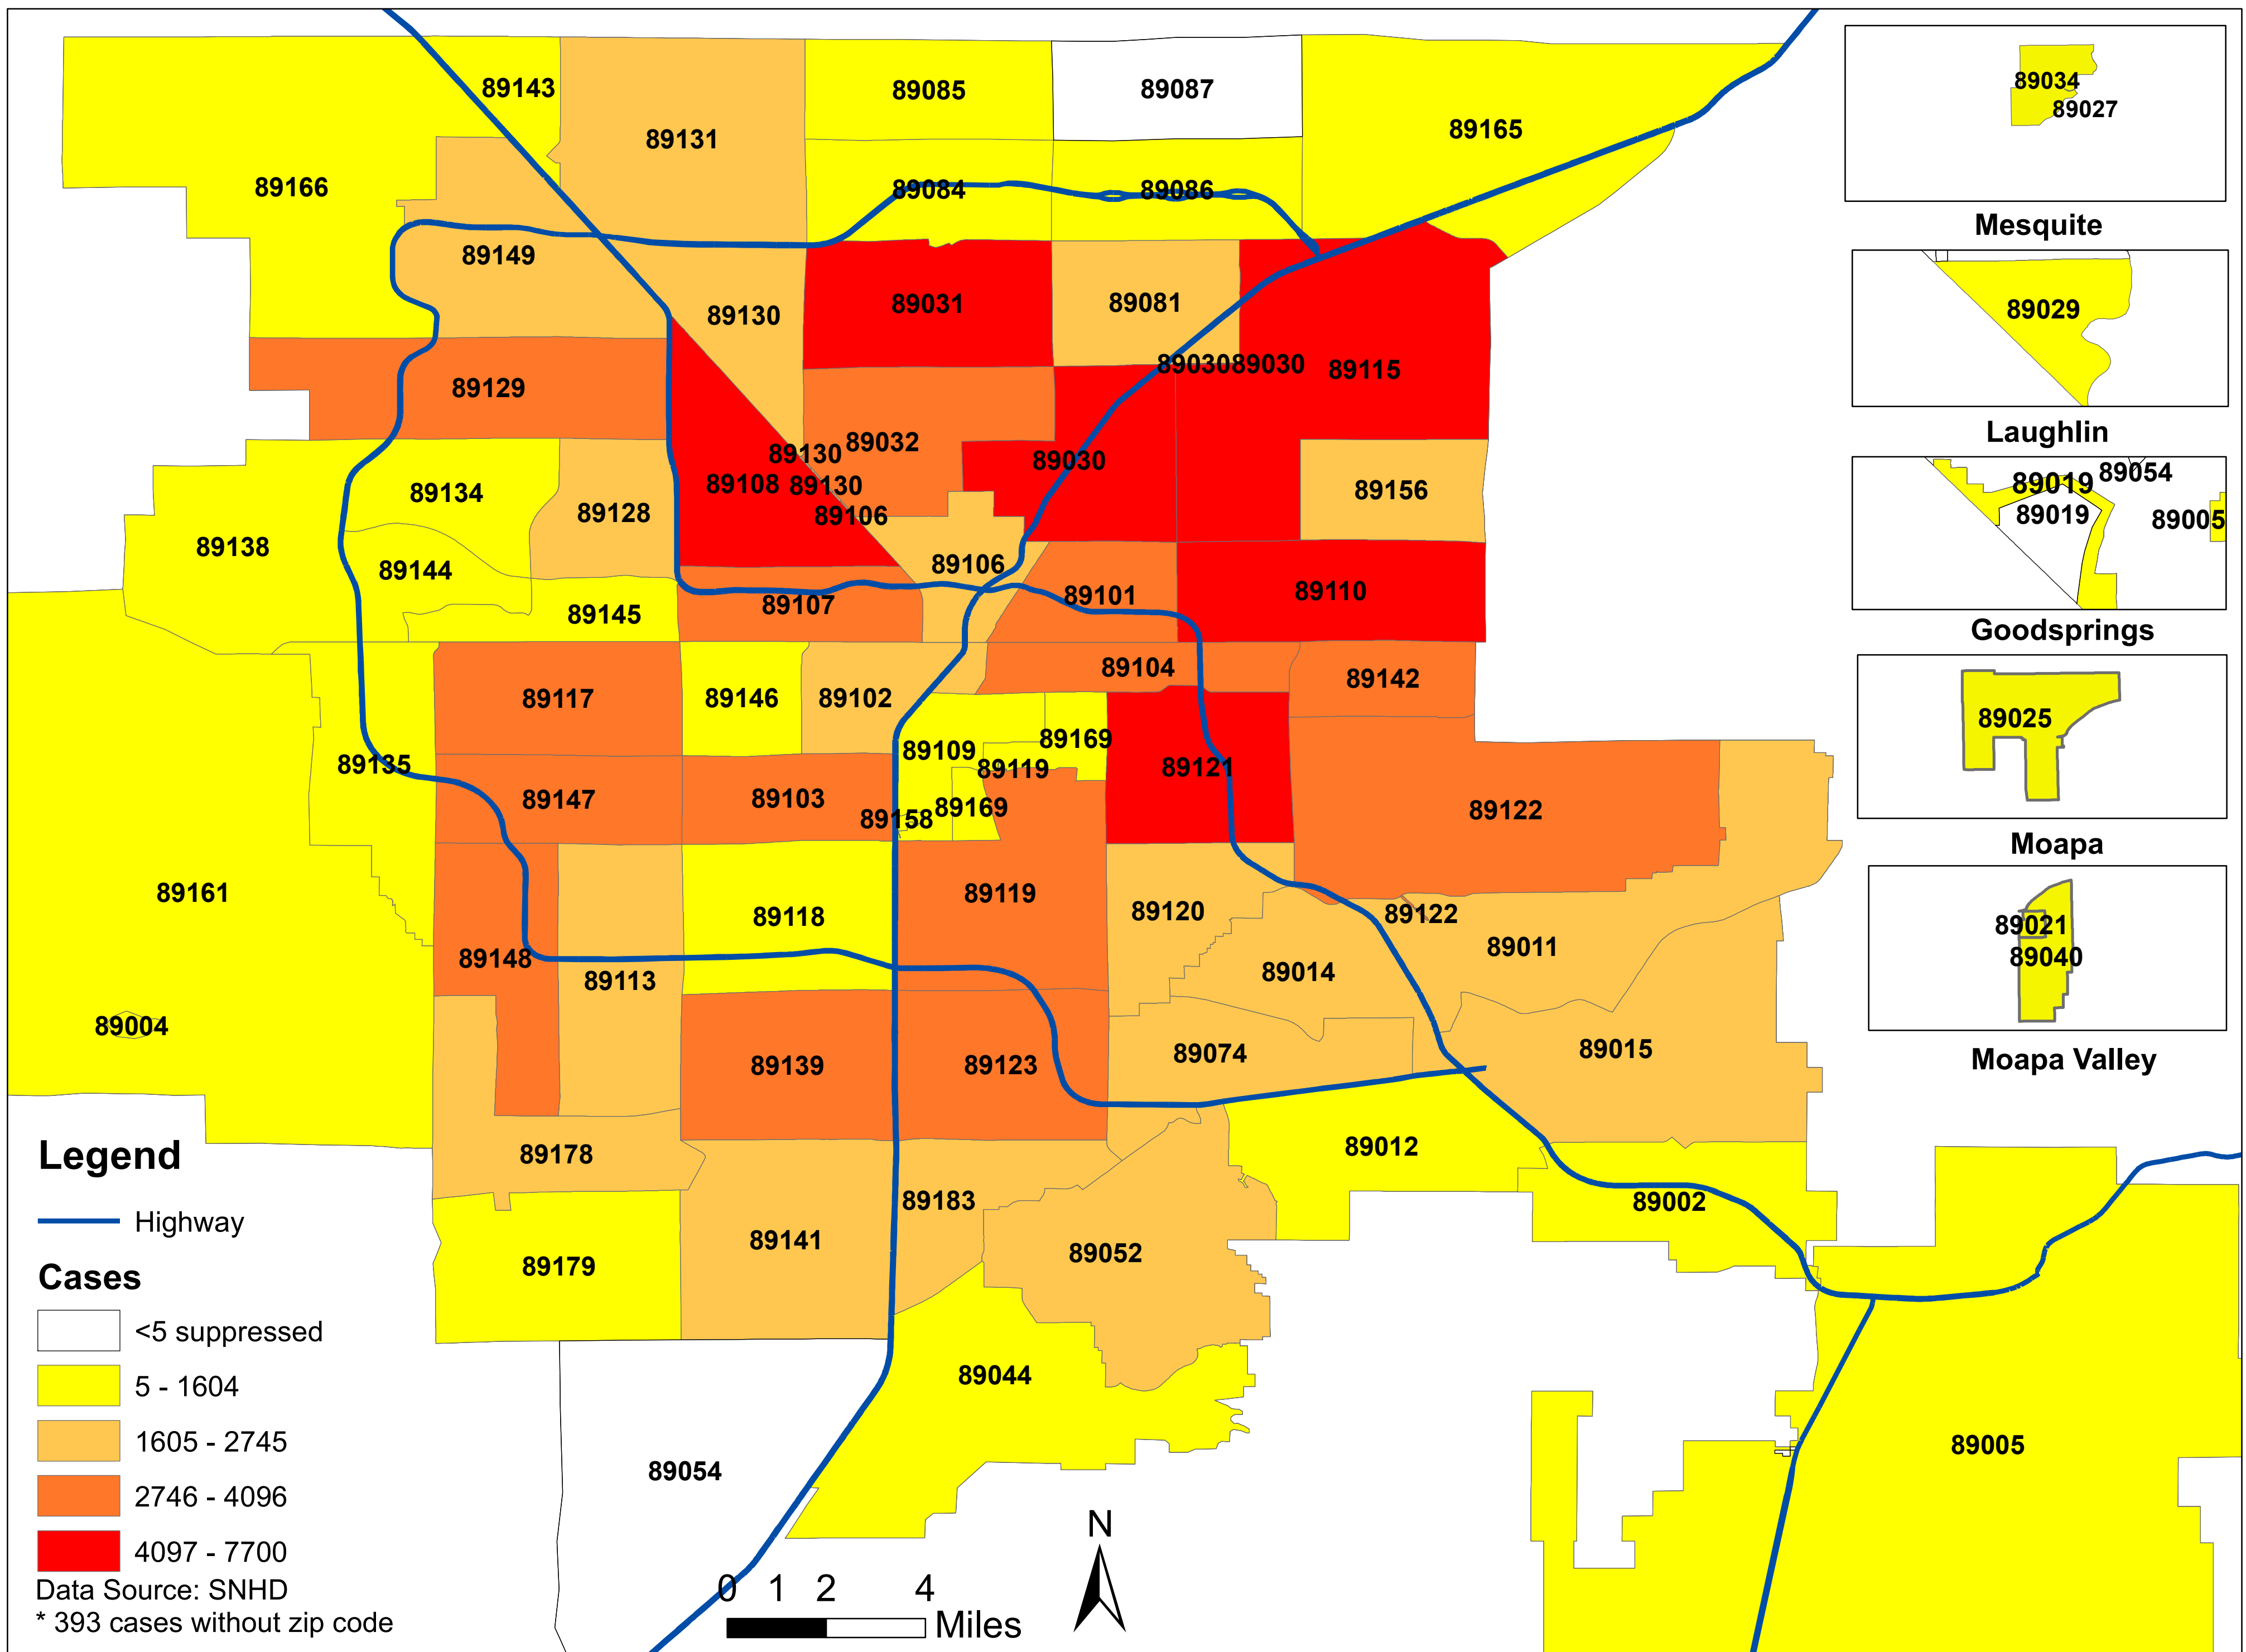

# Number of COVID-19 cases by zip code in Clark county (12.16.2020)

**Note: More than 5 cases reported from 89124**