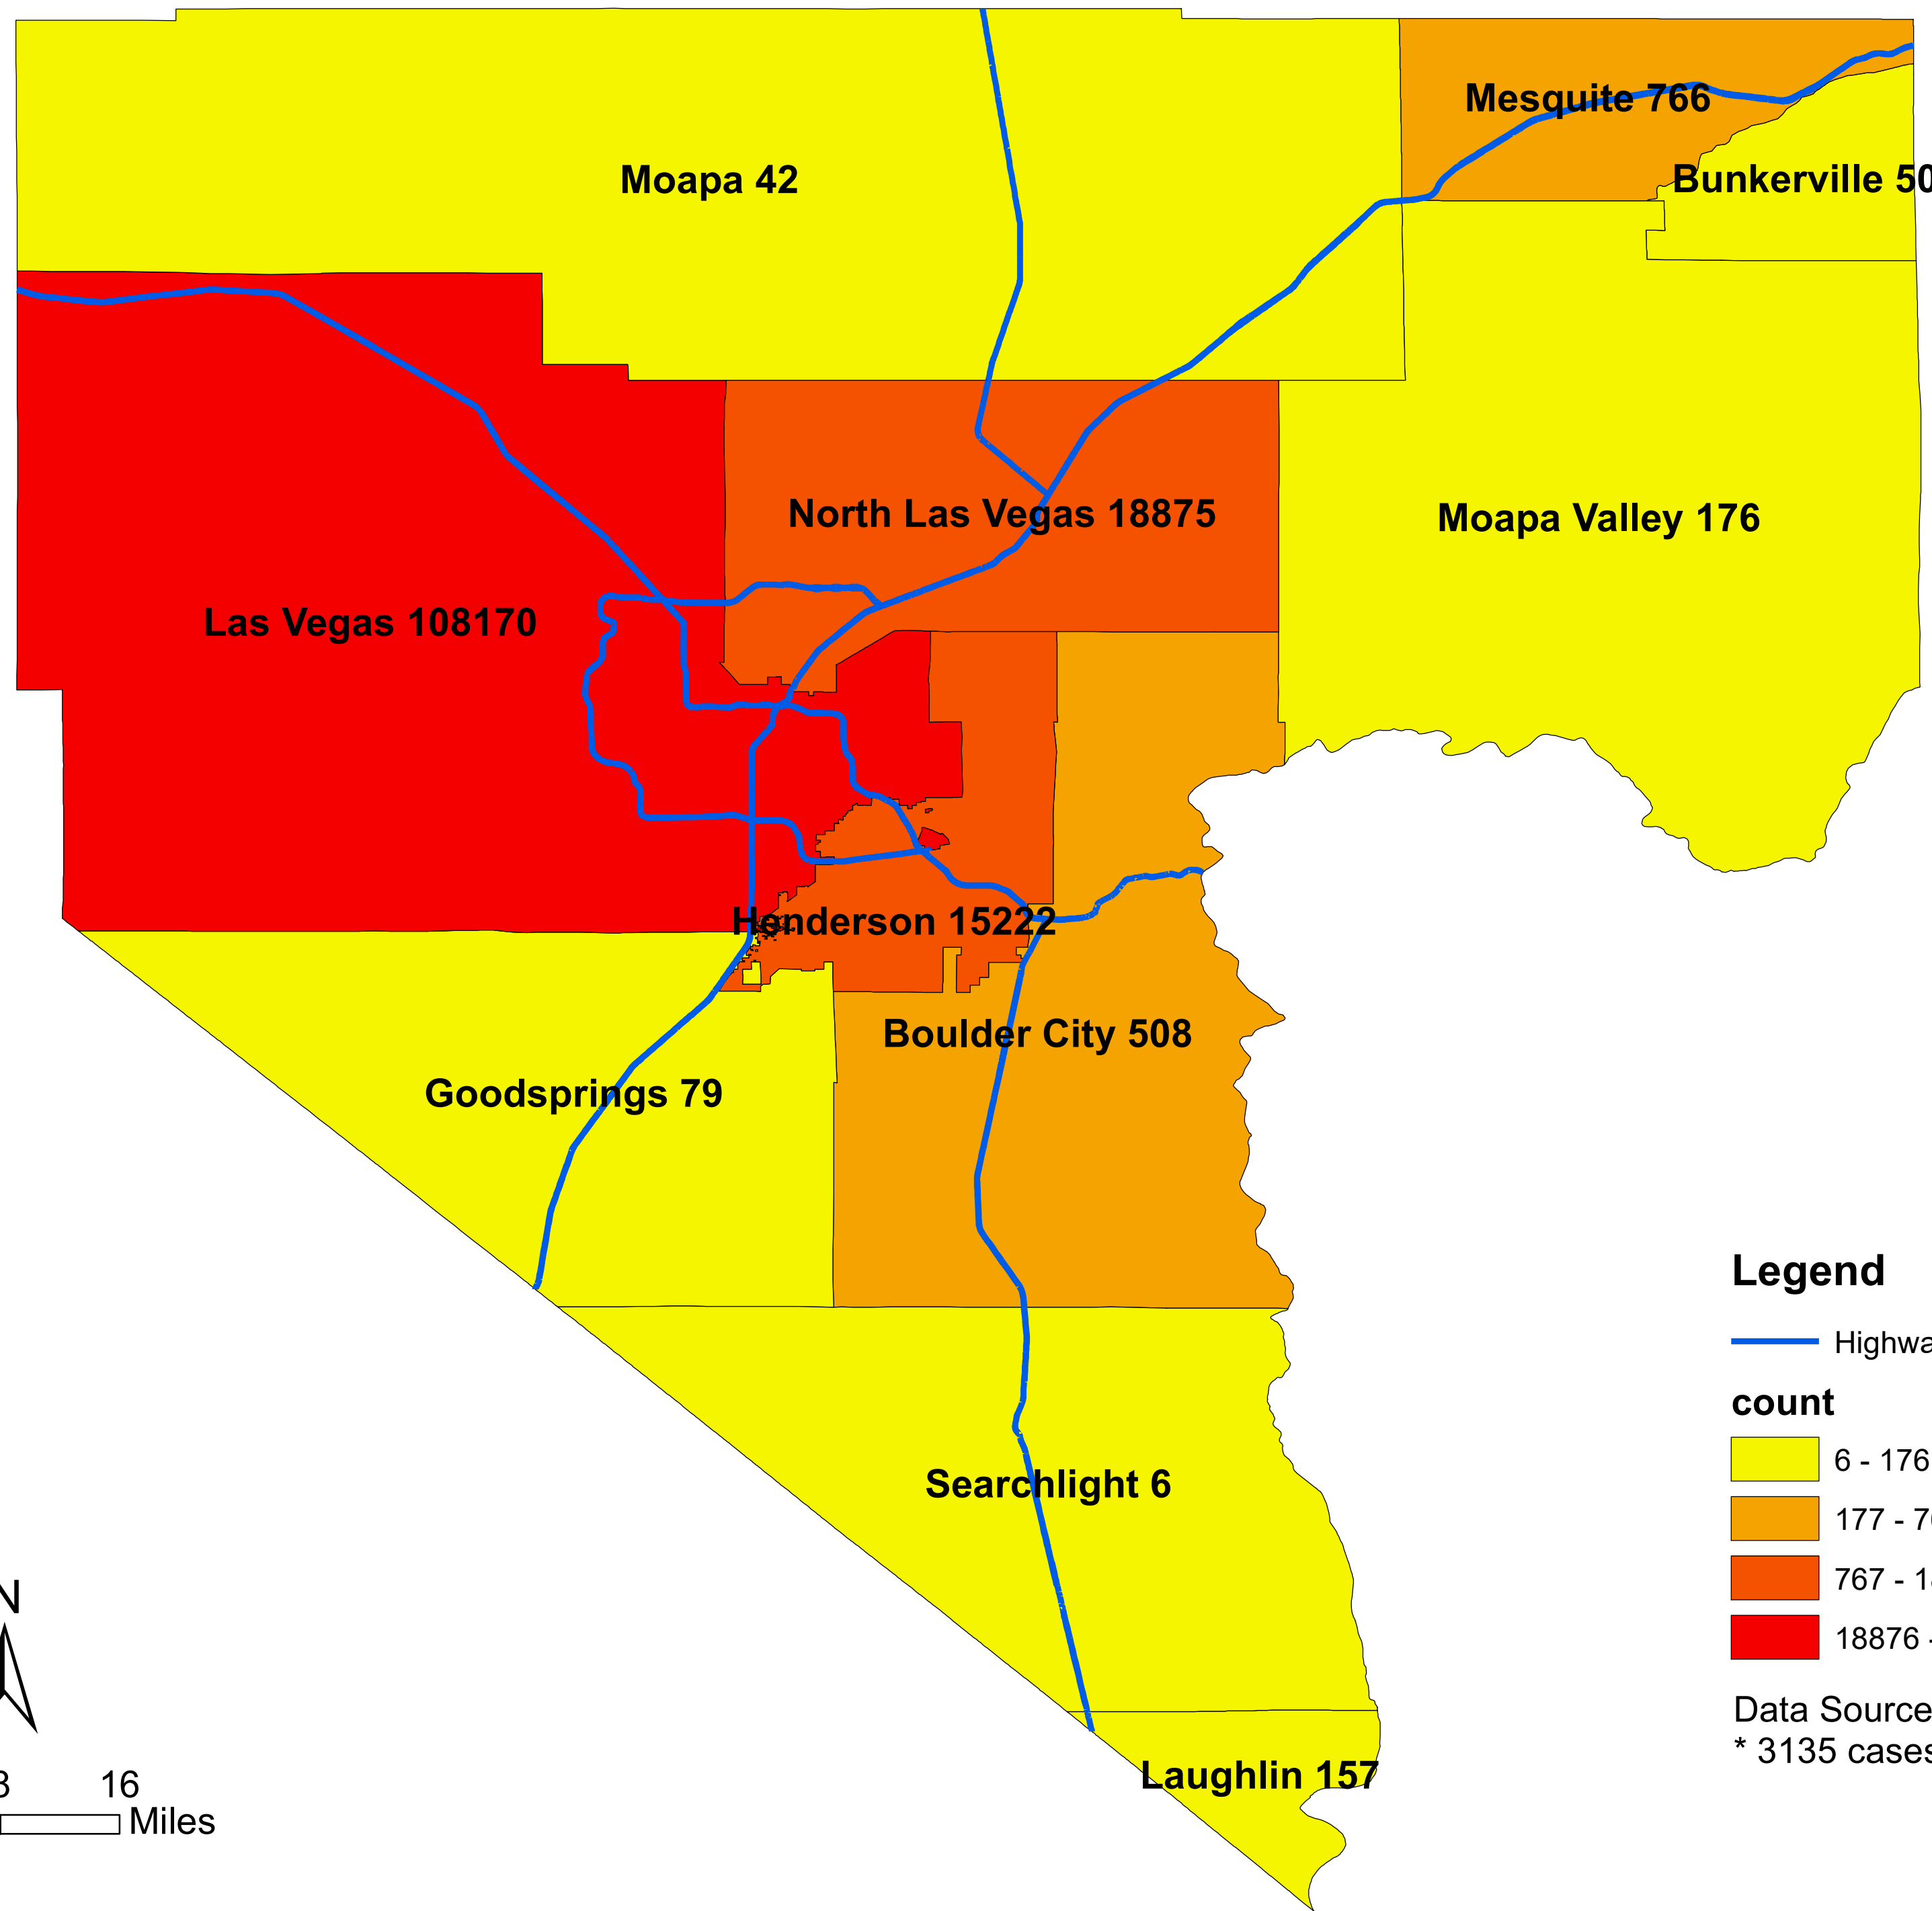

# Number of COVID-19 cases by city in Clark county (12.16.2020)

## Legend

— Highway

### count

6 - 176

177 - 766

767 - 18875

18876 - 108170

Data Source: SNHD

\* 3135 cases without city information

0 4 8 16  
Miles