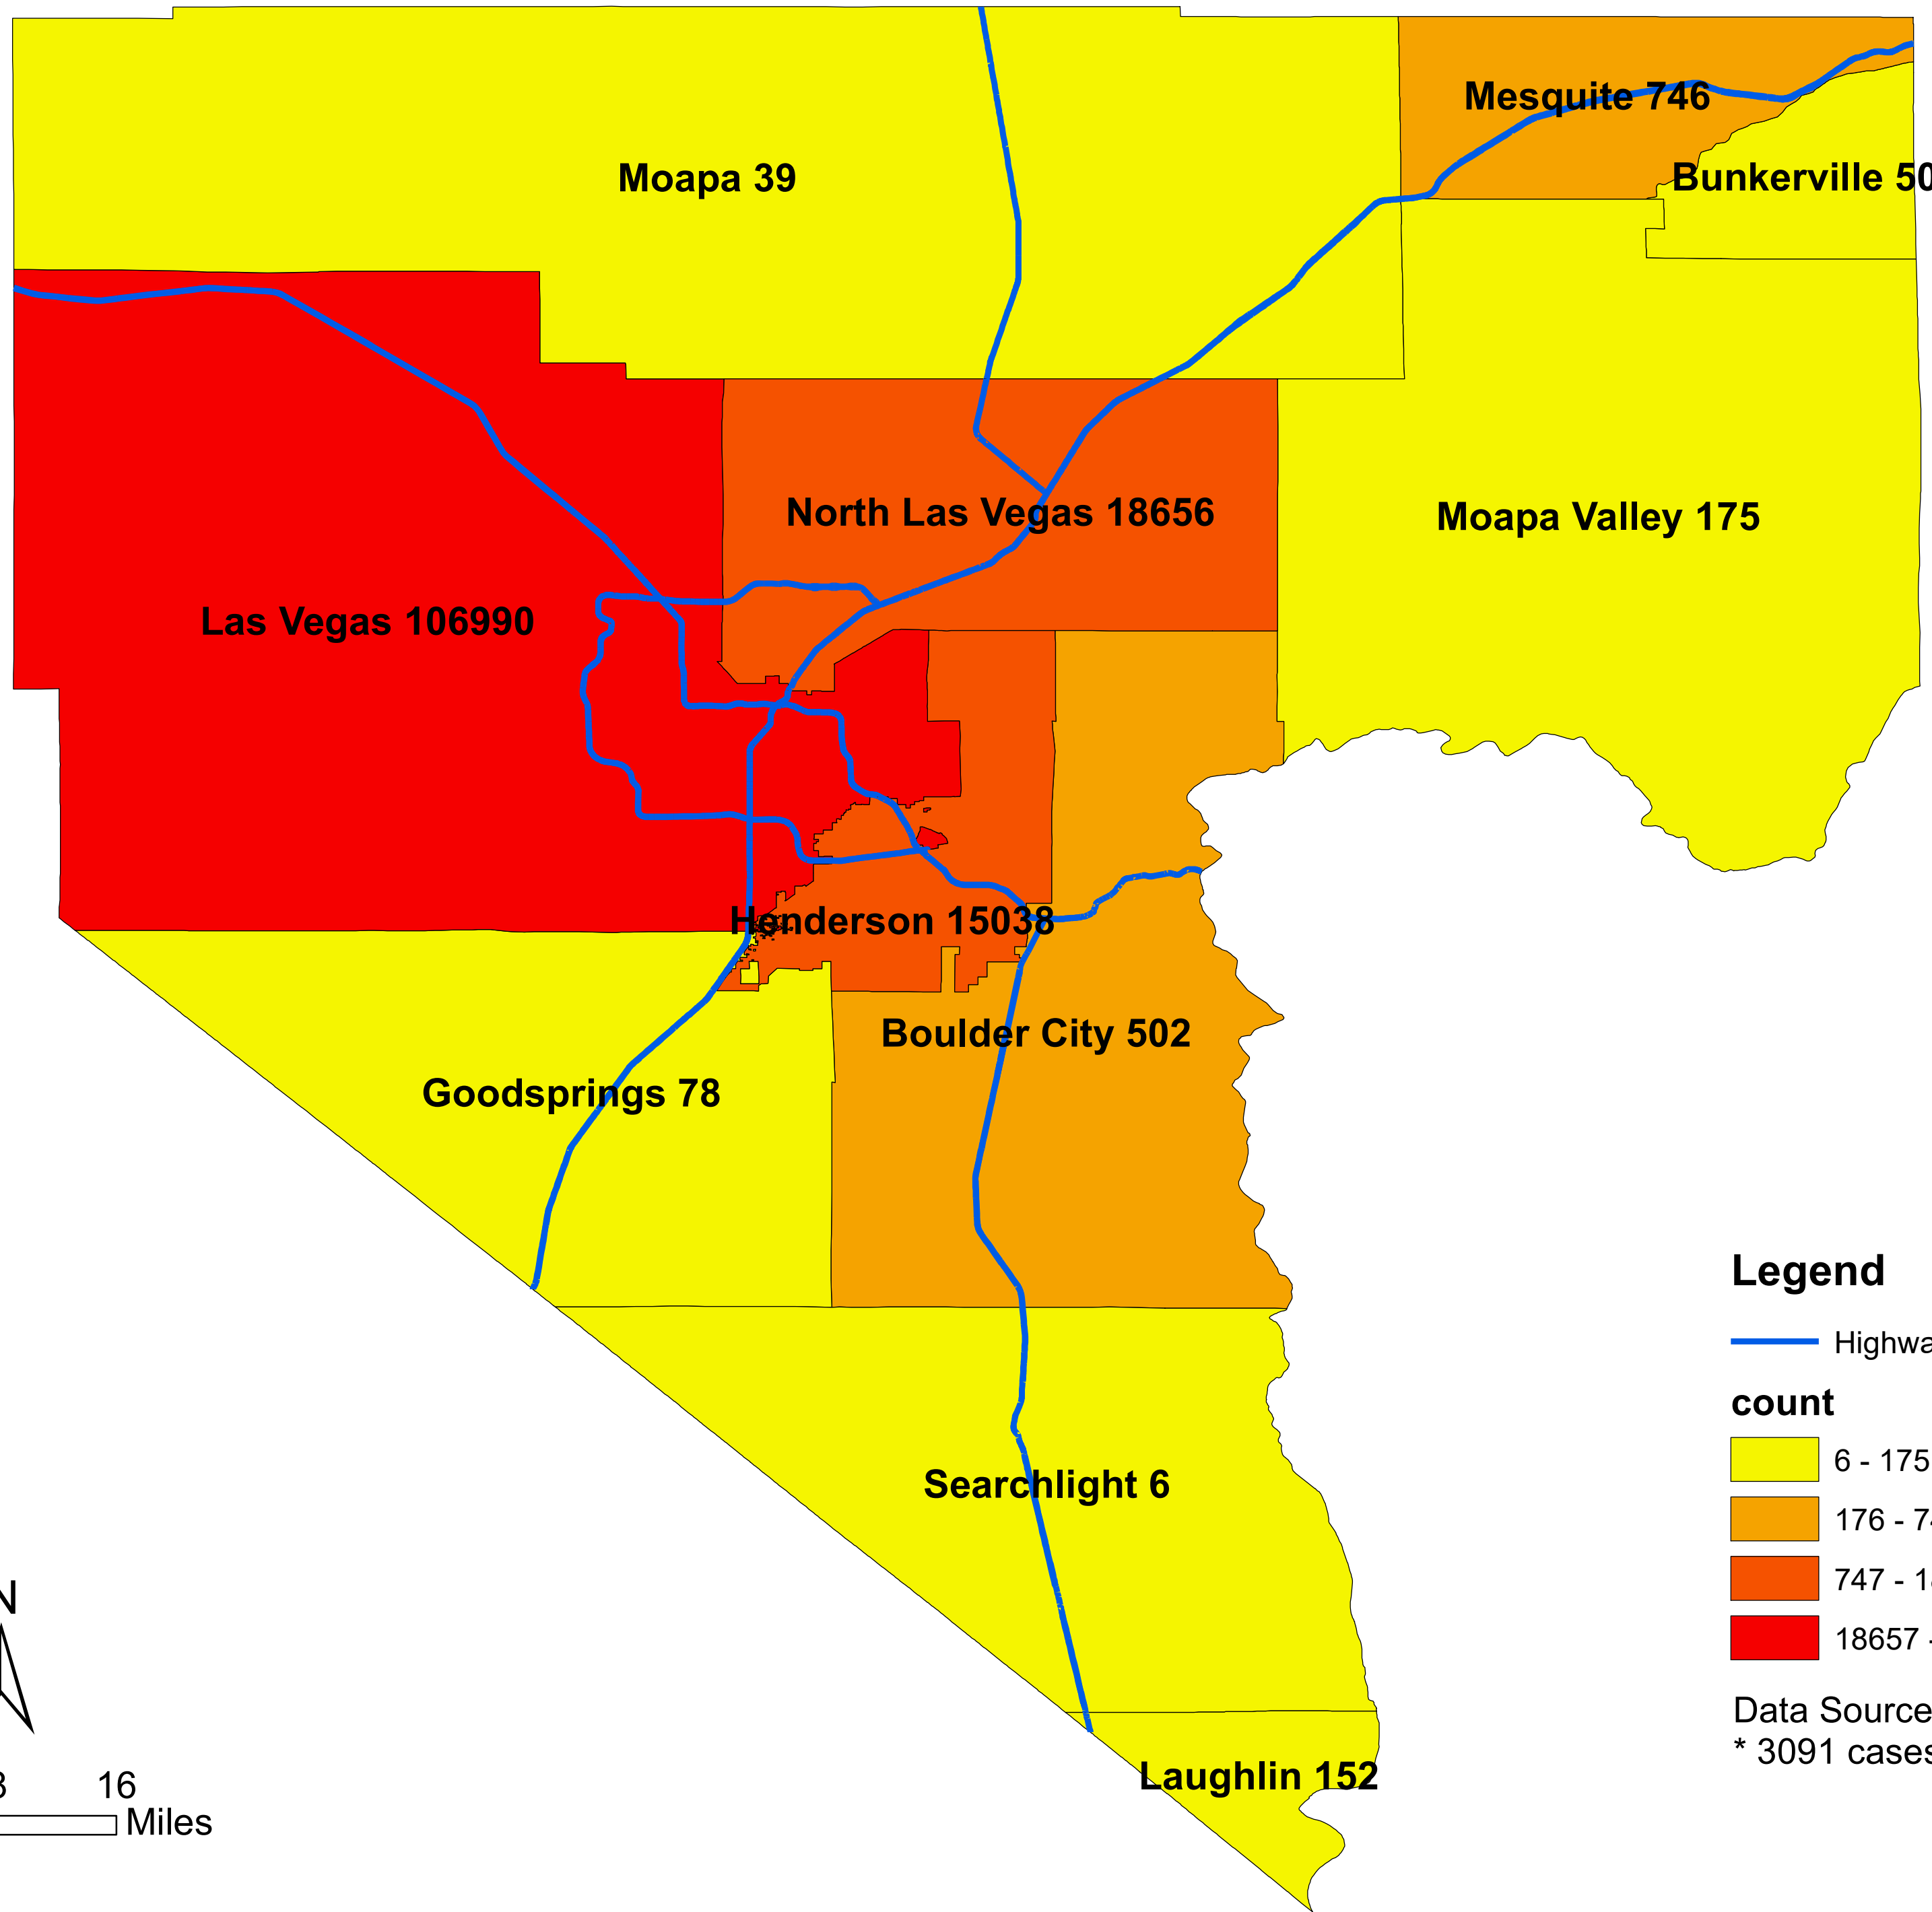

Number of COVID-19 cases by city in Clark county (12.15.2020)

Legend

— Highway

count

6 - 175

176 - 746

747 - 18656

18657 - 106990

Data Source: SNHD

* 3091 cases without city information

0 4 8 16
Miles