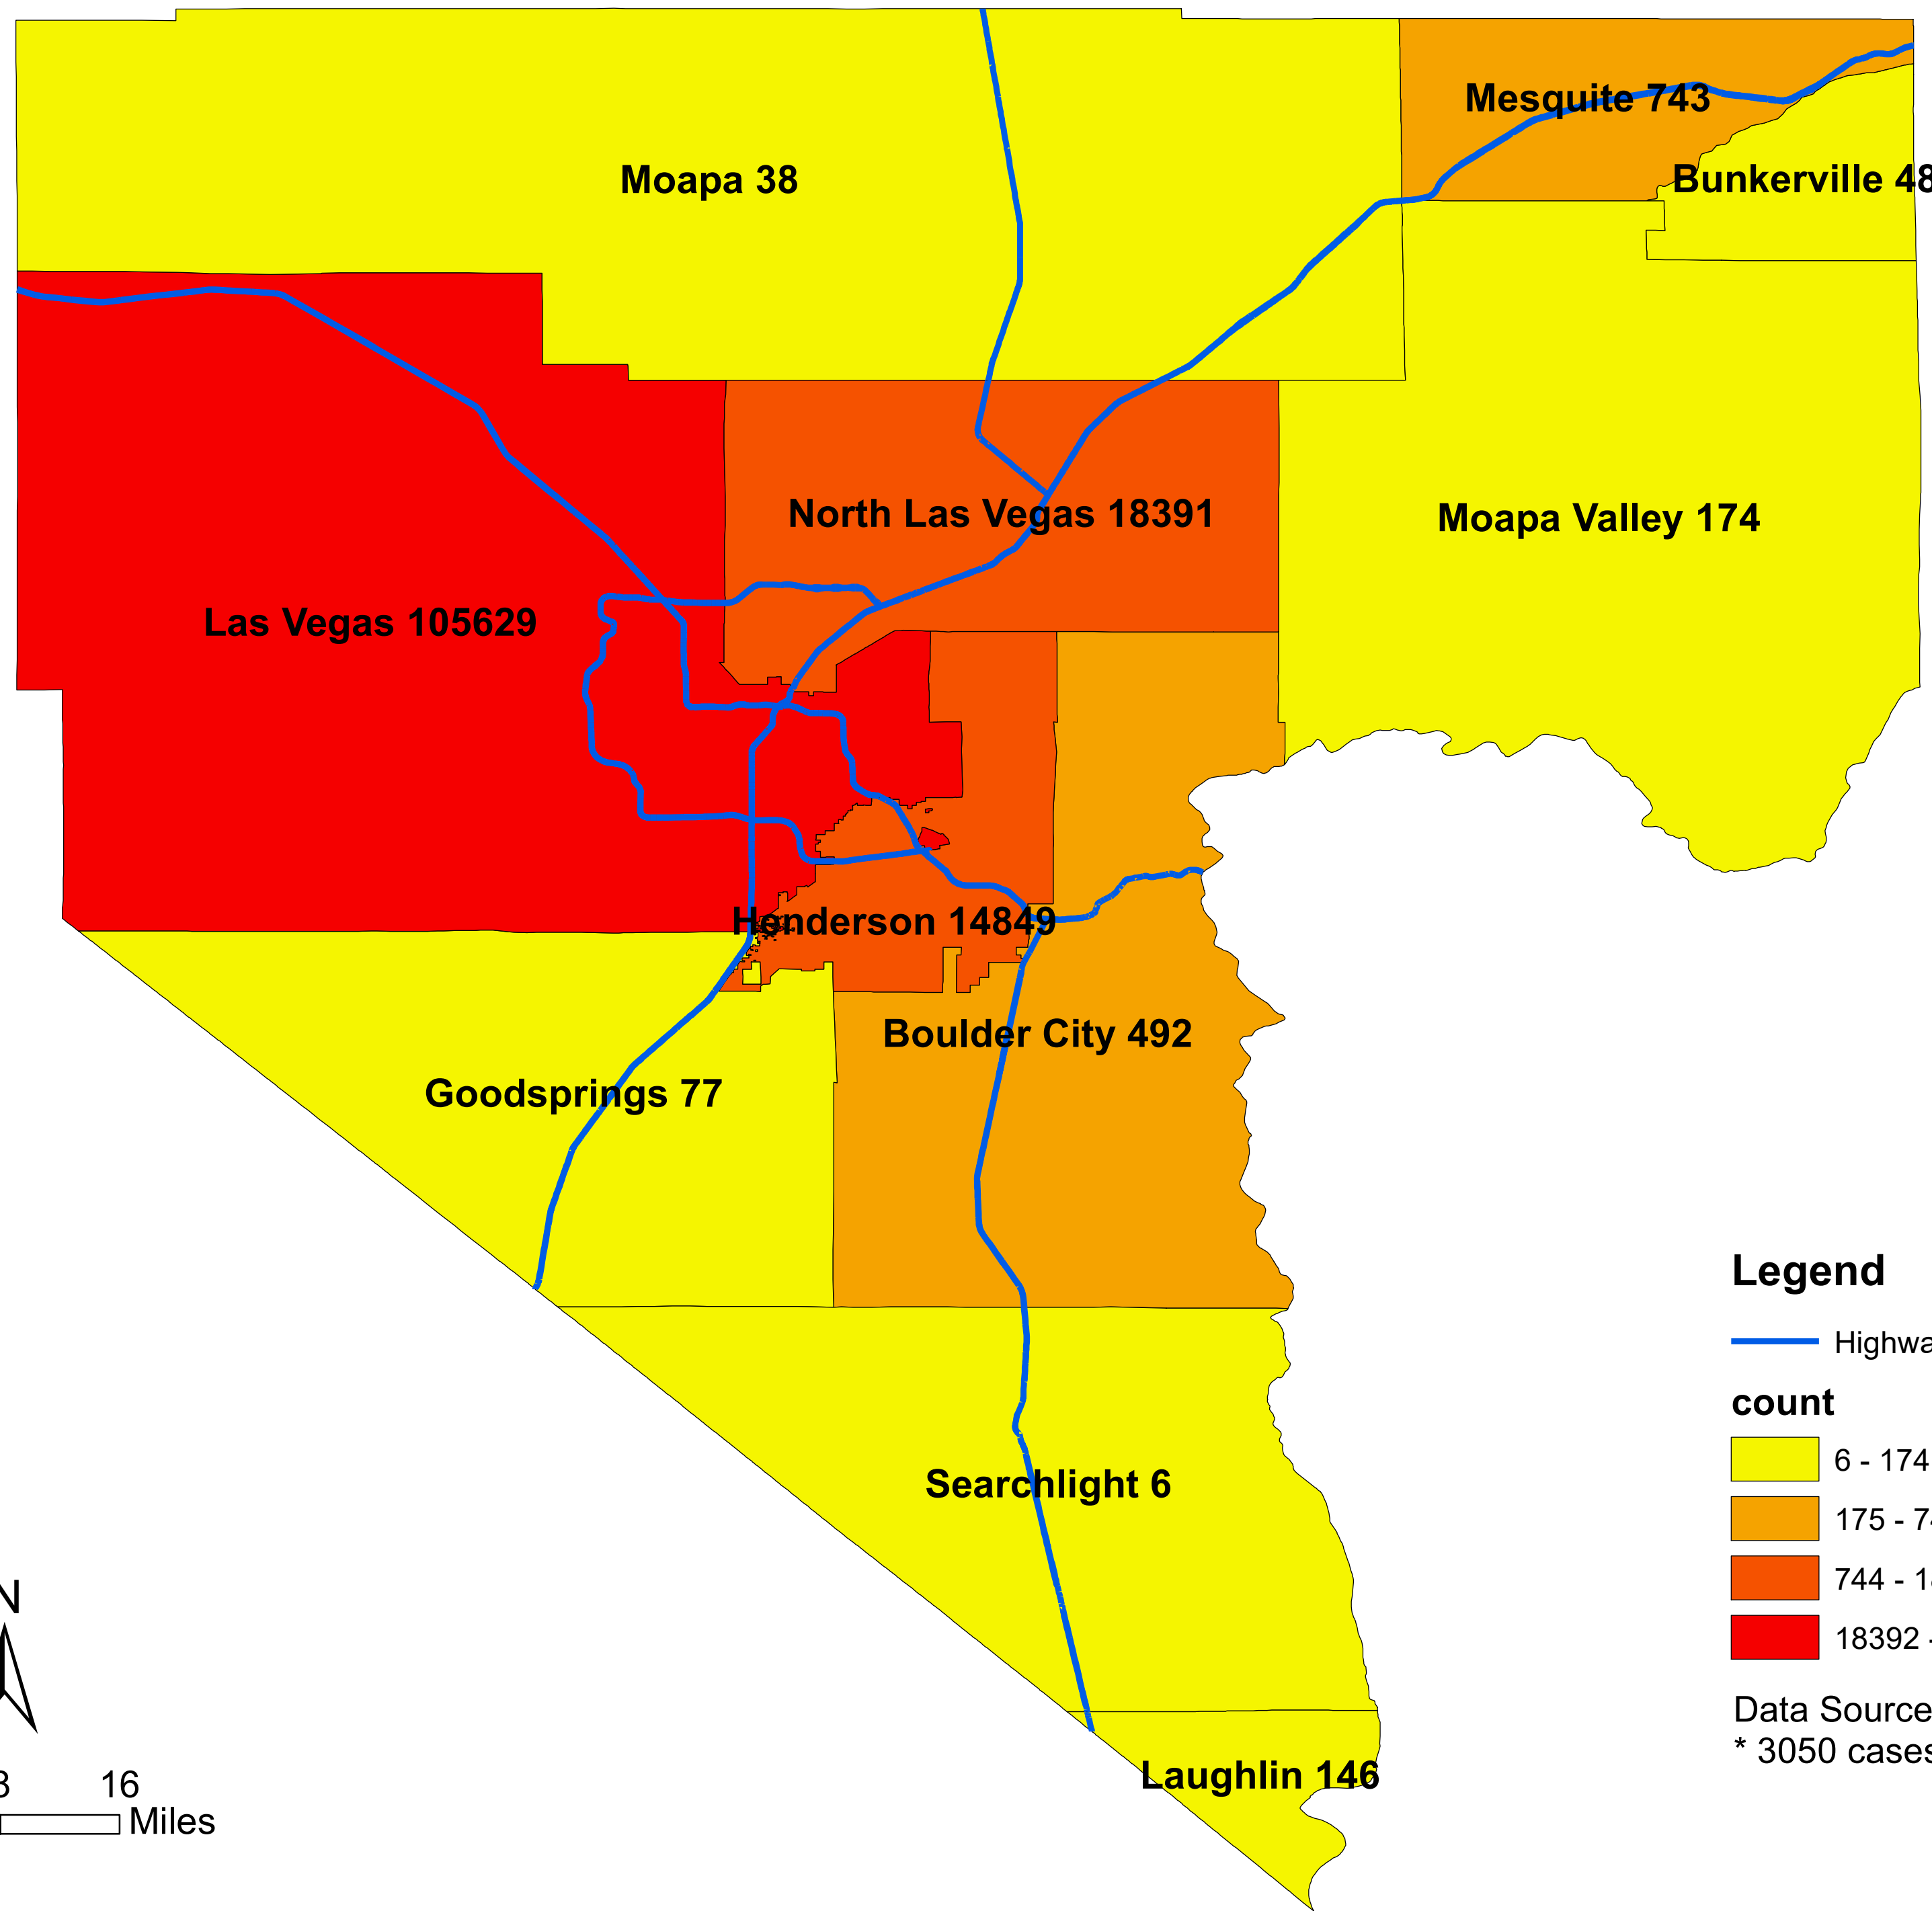

Number of COVID-19 cases by city in Clark county (12.14.2020)

Legend

— Highway

count

6 - 174

175 - 743

744 - 18391

18392 - 105629

Data Source: SNHD

* 3050 cases without city information

0 4 8 16
Miles