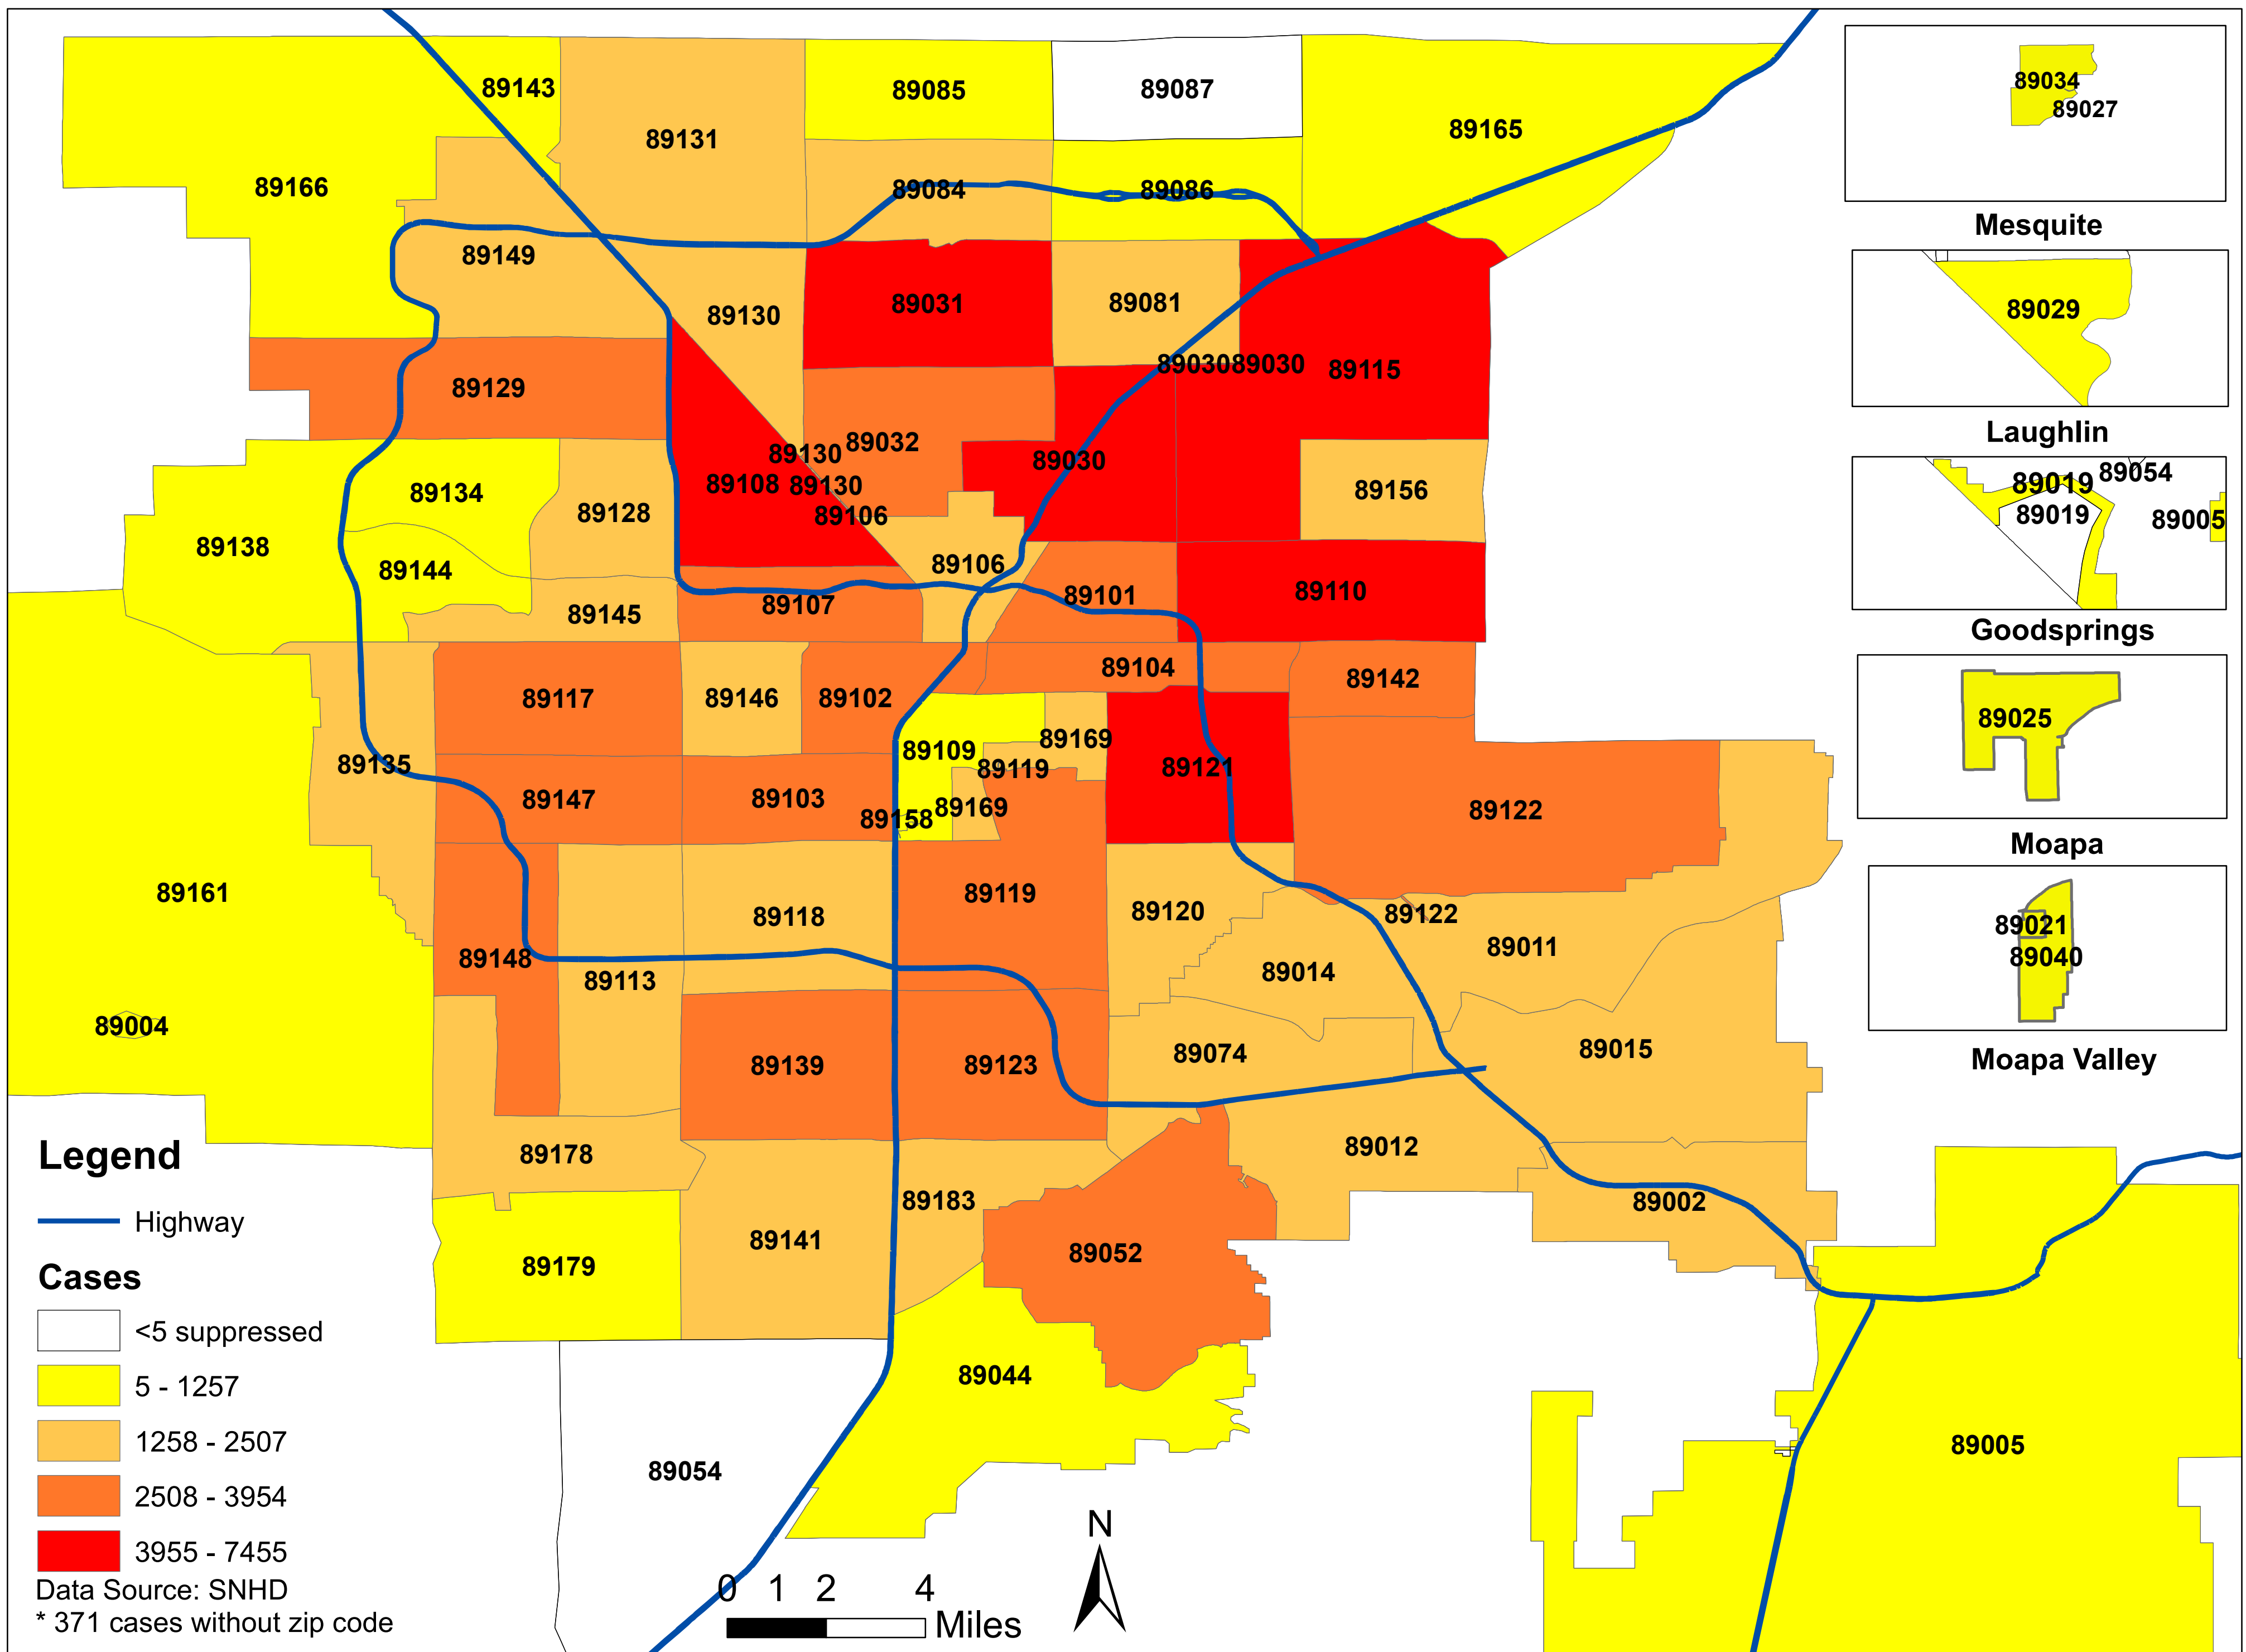

# Number of COVID-19 cases by zip code in Clark county (12.13.2020)

**Note: More than 5 cases reported from 89124**