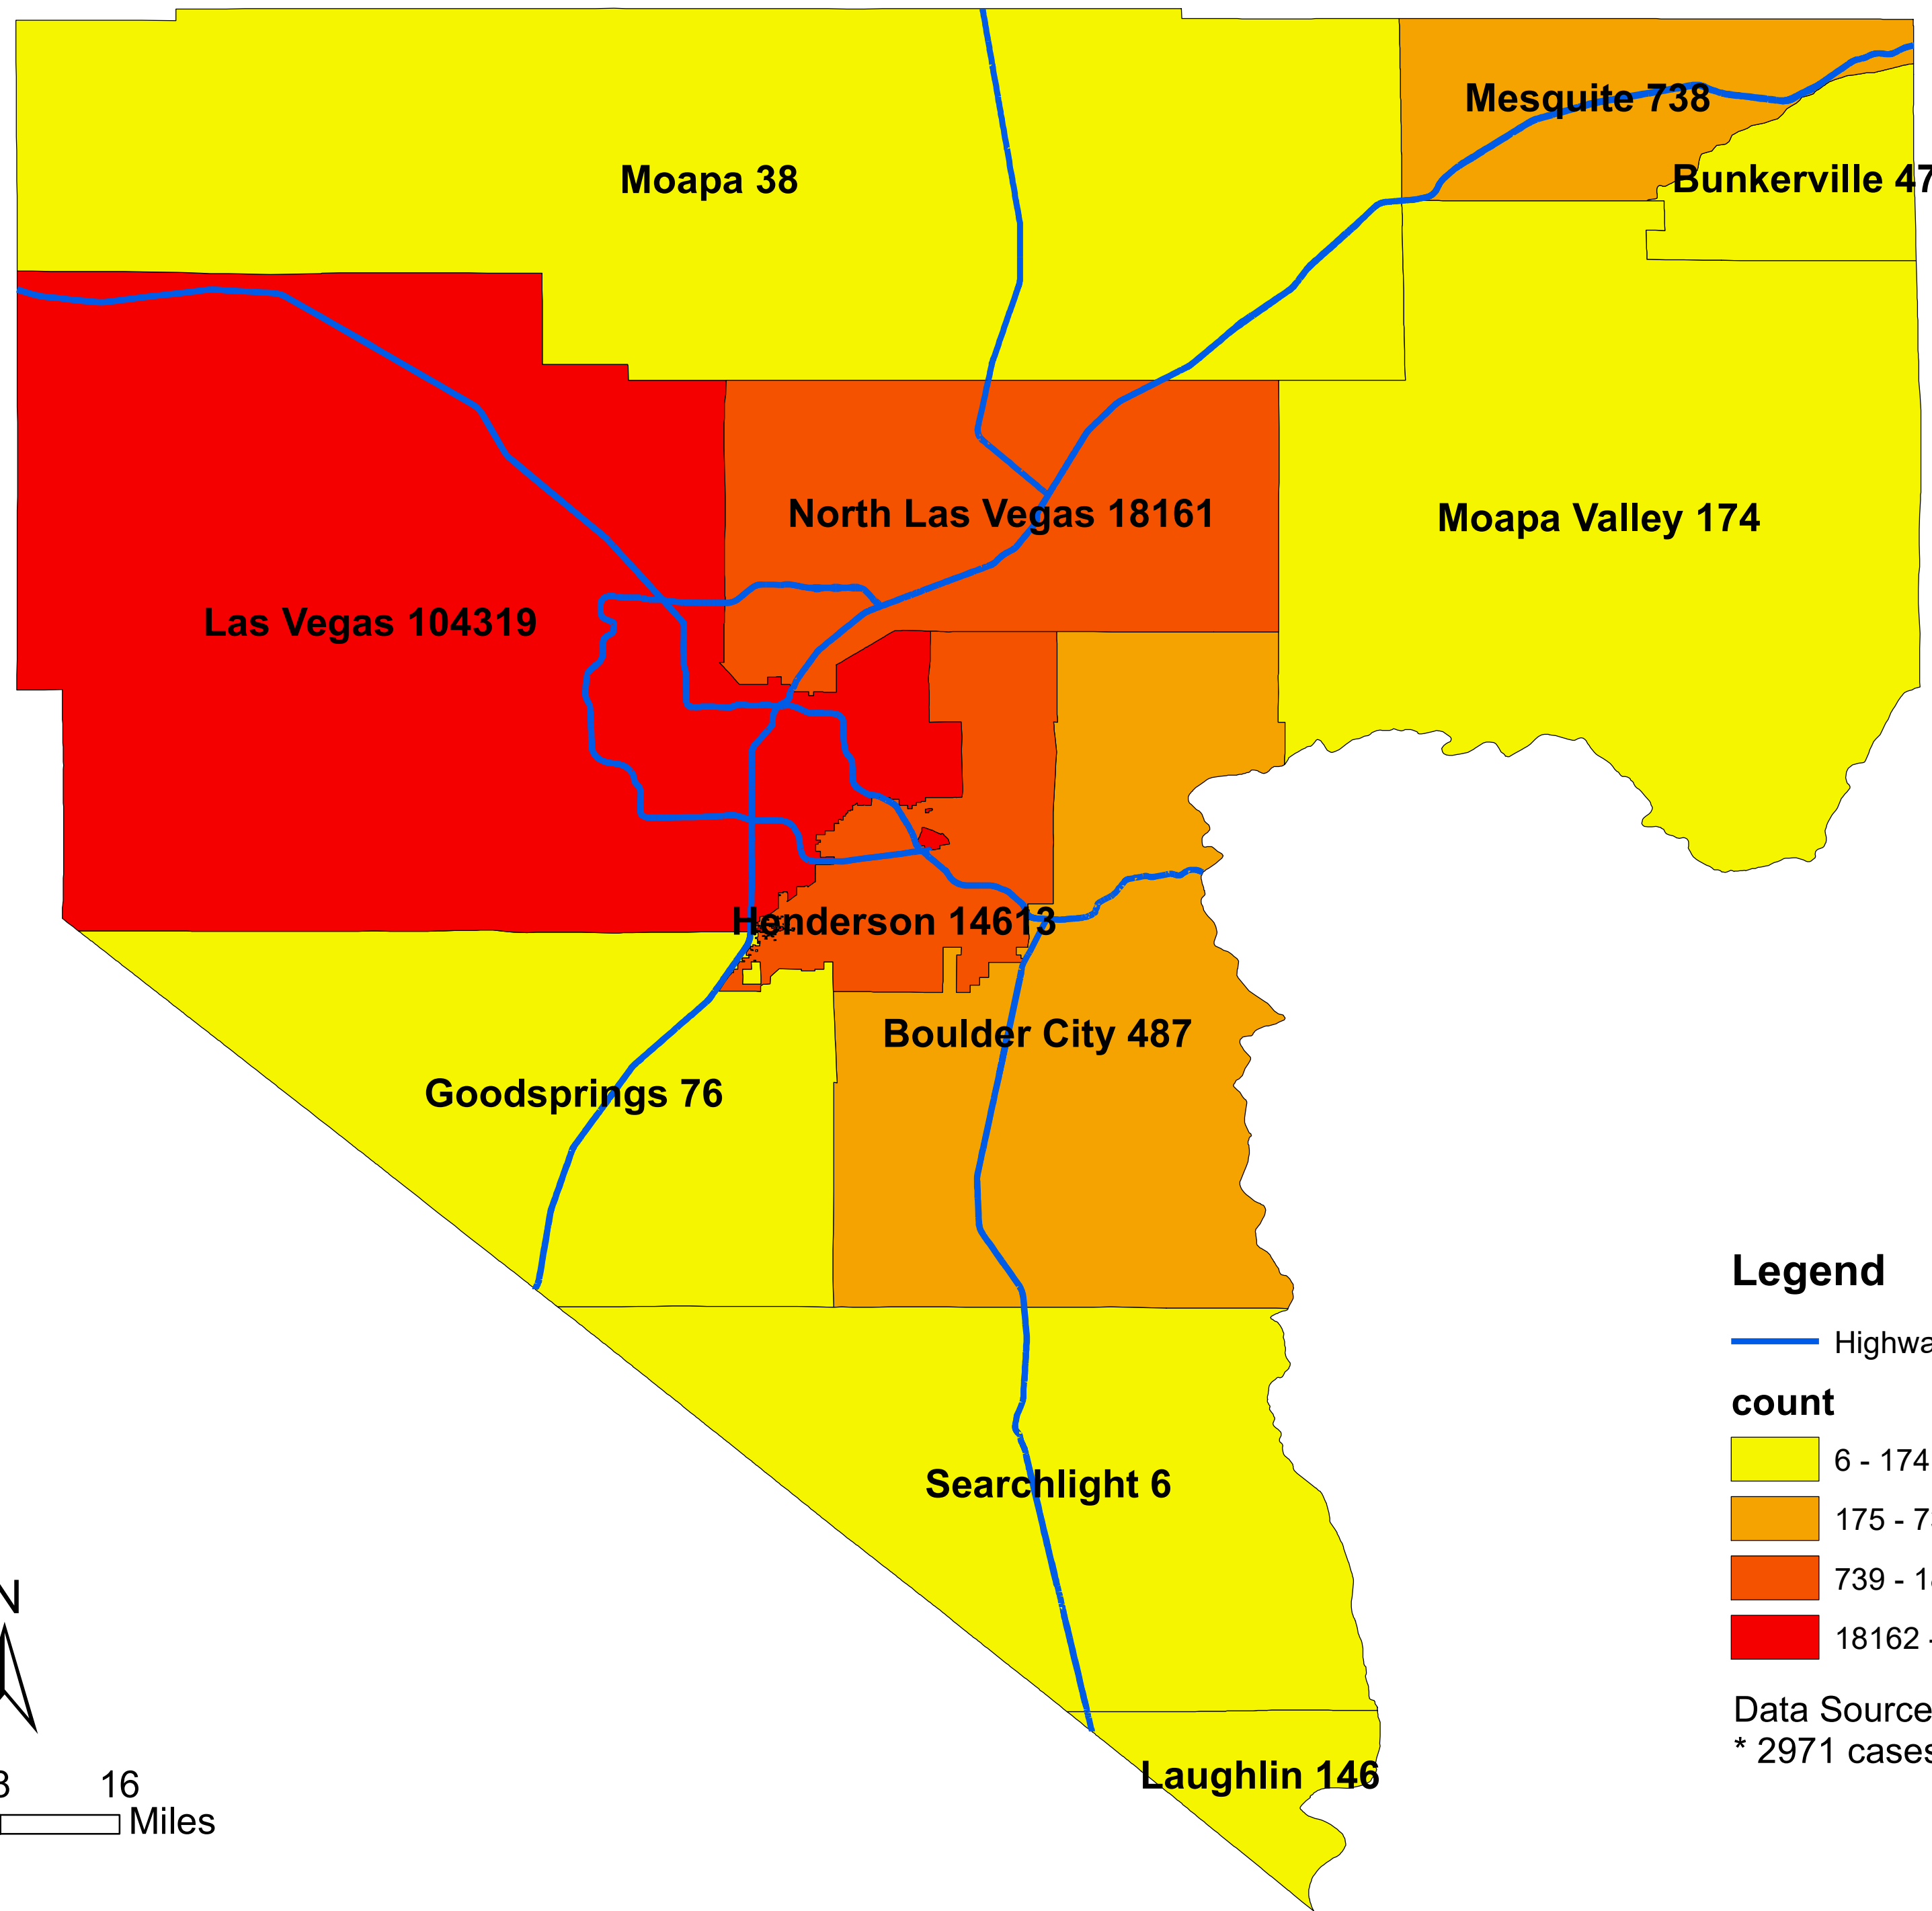

Number of COVID-19 cases by city in Clark county (12.13.2020)

Legend

— Highway

count

6 - 174

175 - 738

739 - 18161

18162 - 104319

Data Source: SNHD

* 2971 cases without city information

0 4 8 16
Miles