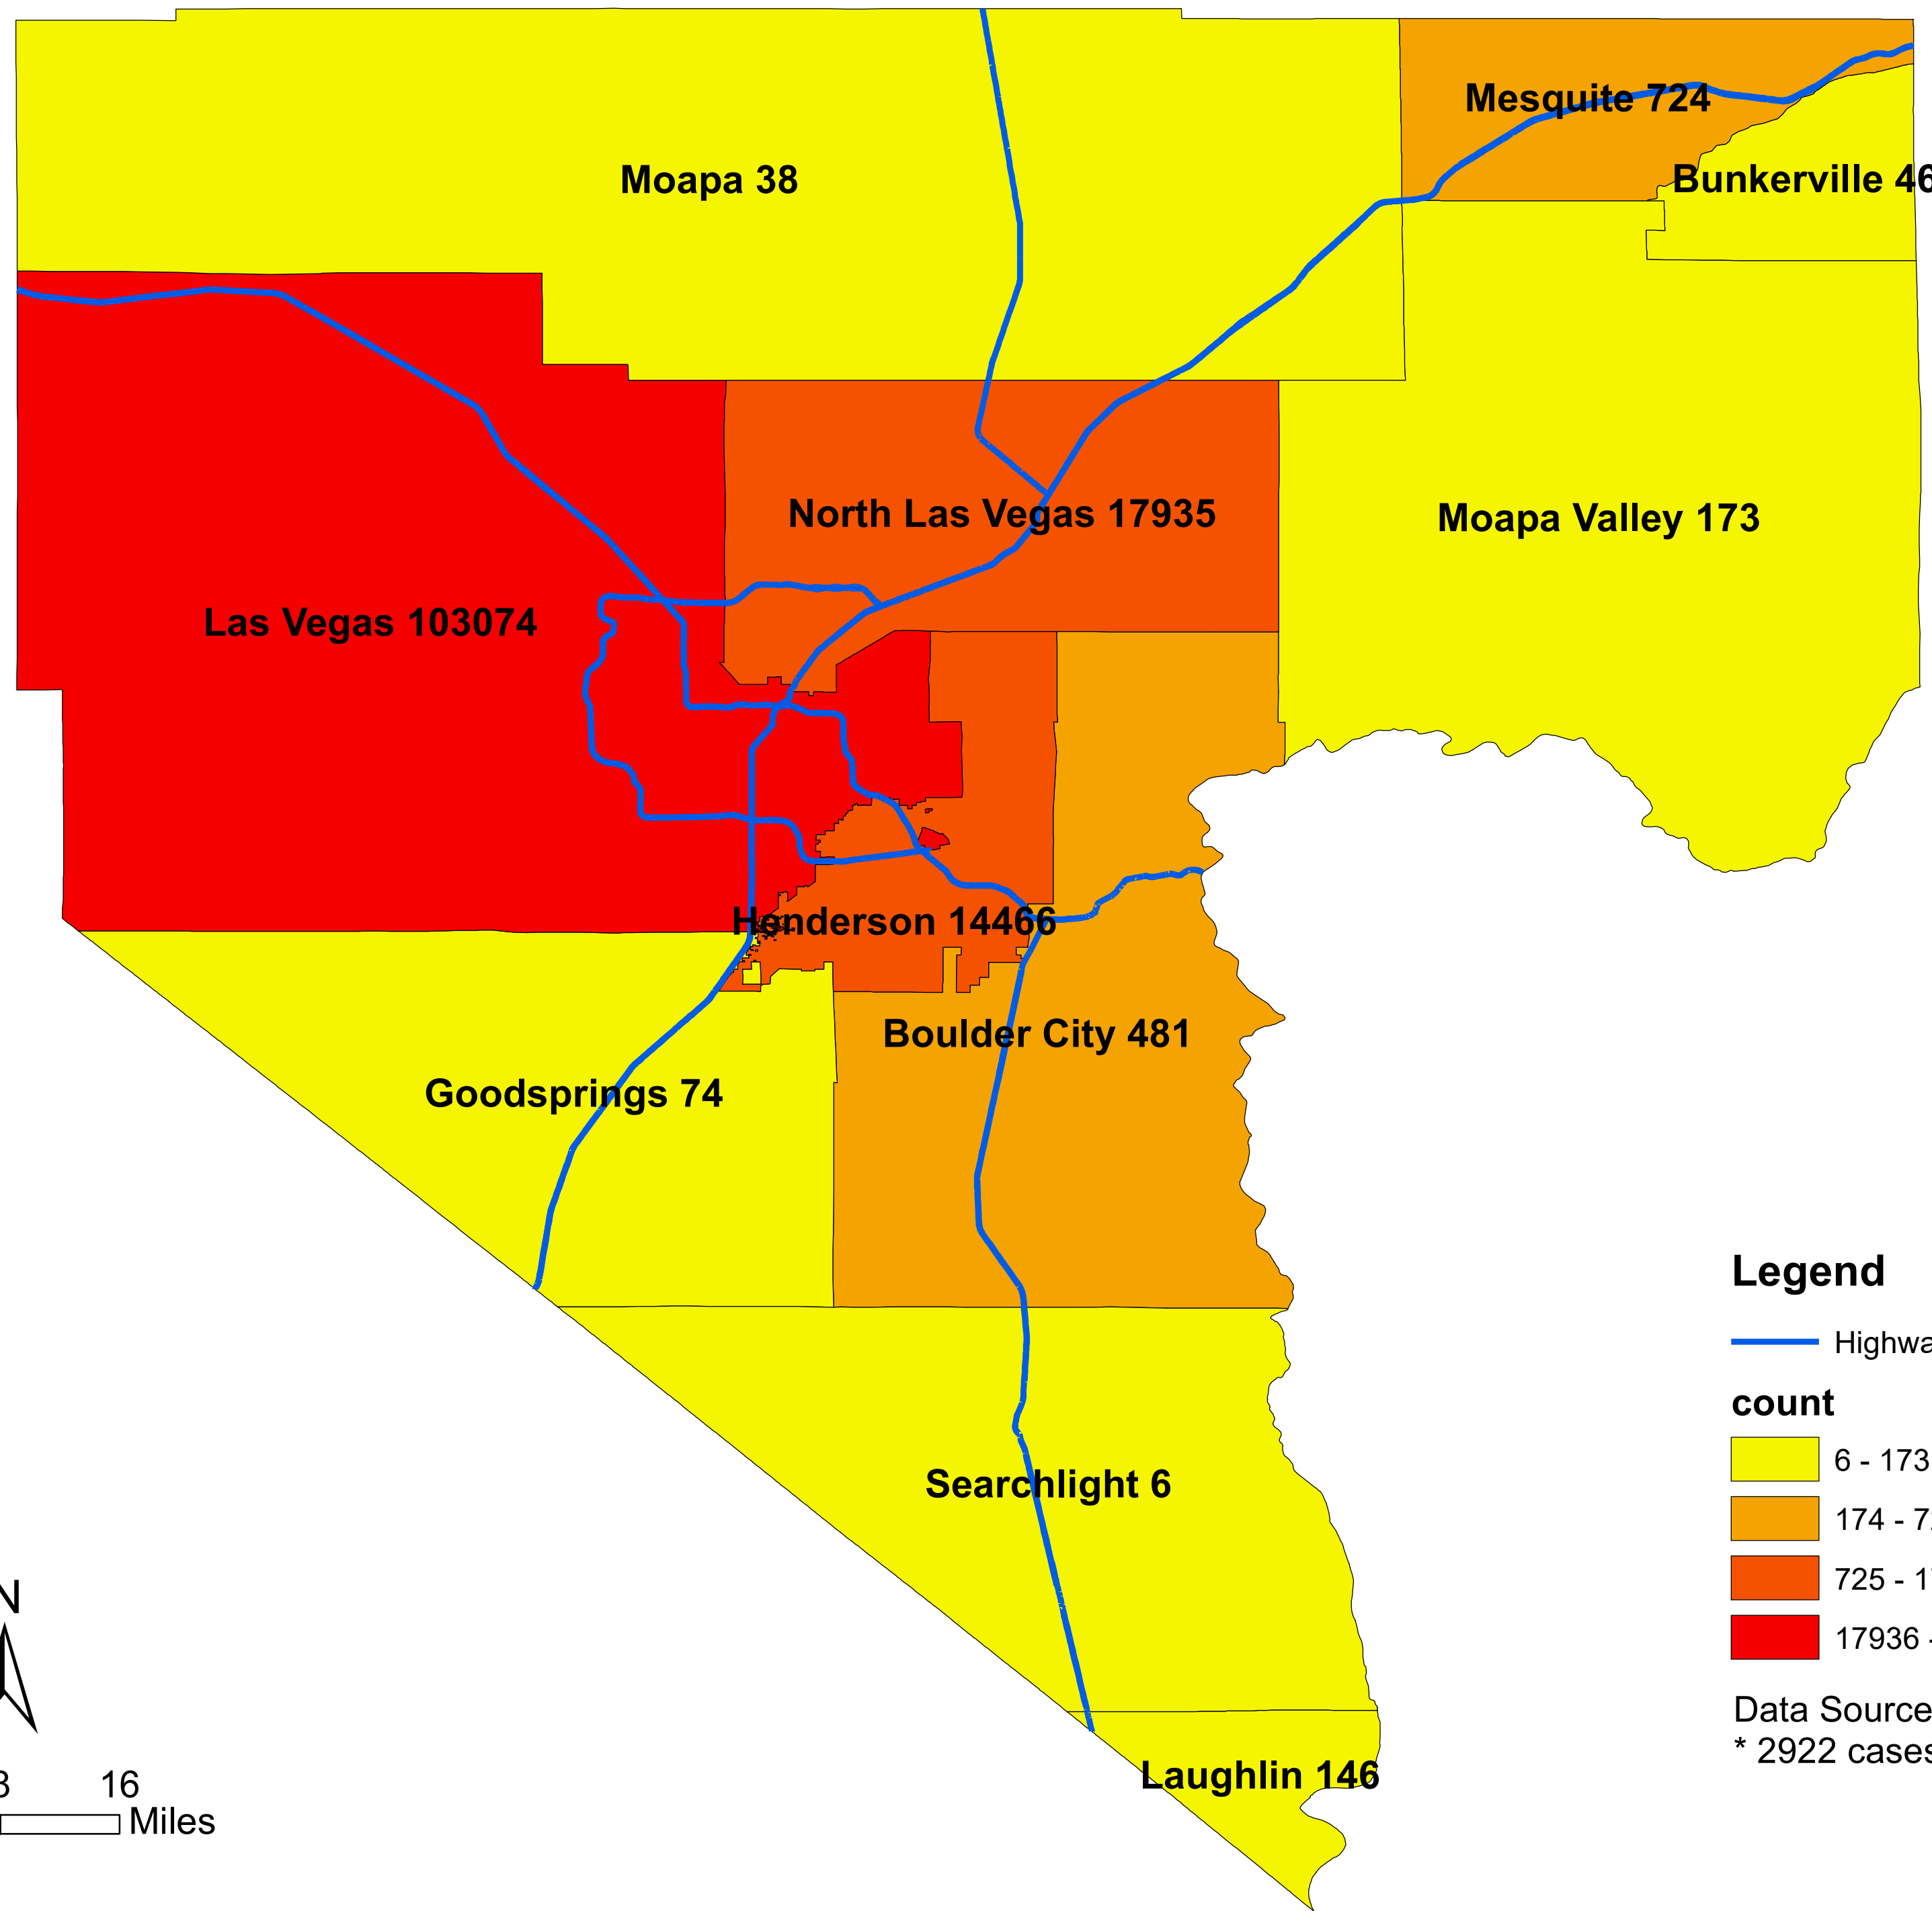

Number of COVID-19 cases by city in Clark county (12.12.2020)

Legend

— Highway

count

6 - 173

174 - 724

725 - 17935

17936 - 103074

Data Source: SNHD

* 2922 cases without city information

0 4 8 16
Miles