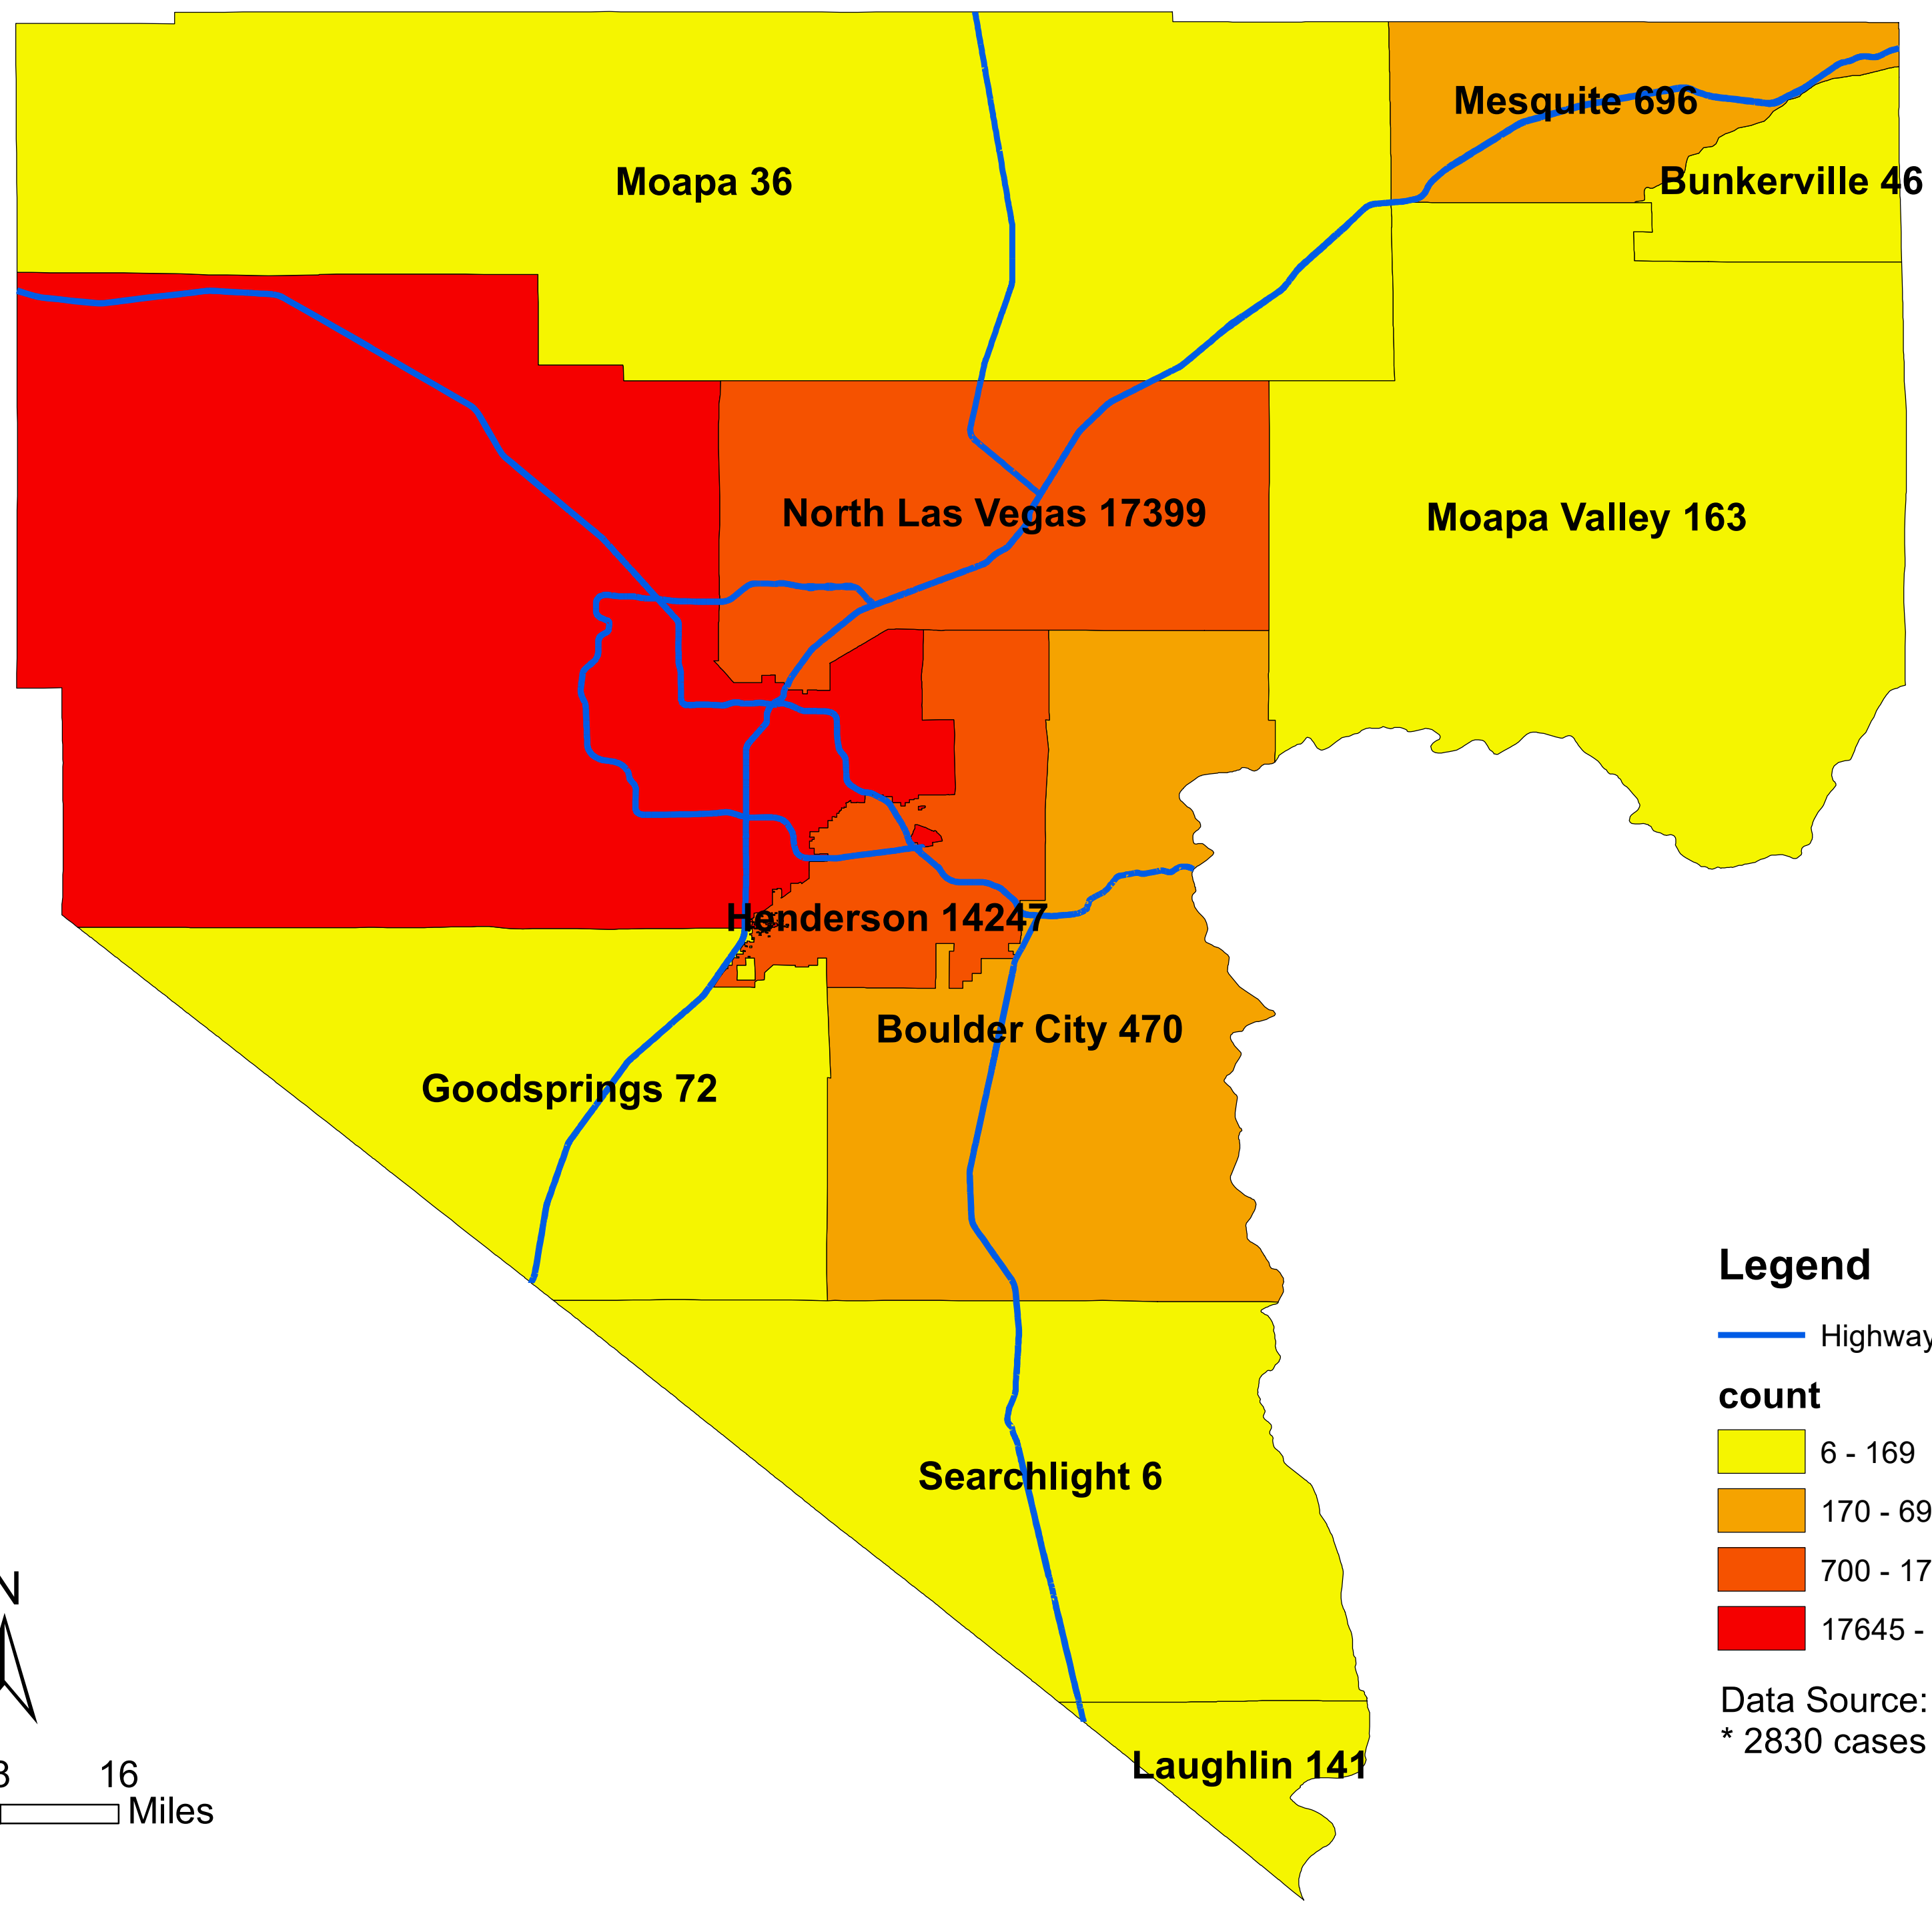

Number of COVID-19 cases by city in Clark county (12.11.2020)

Data Source: SNHD
* 2830 cases without city information