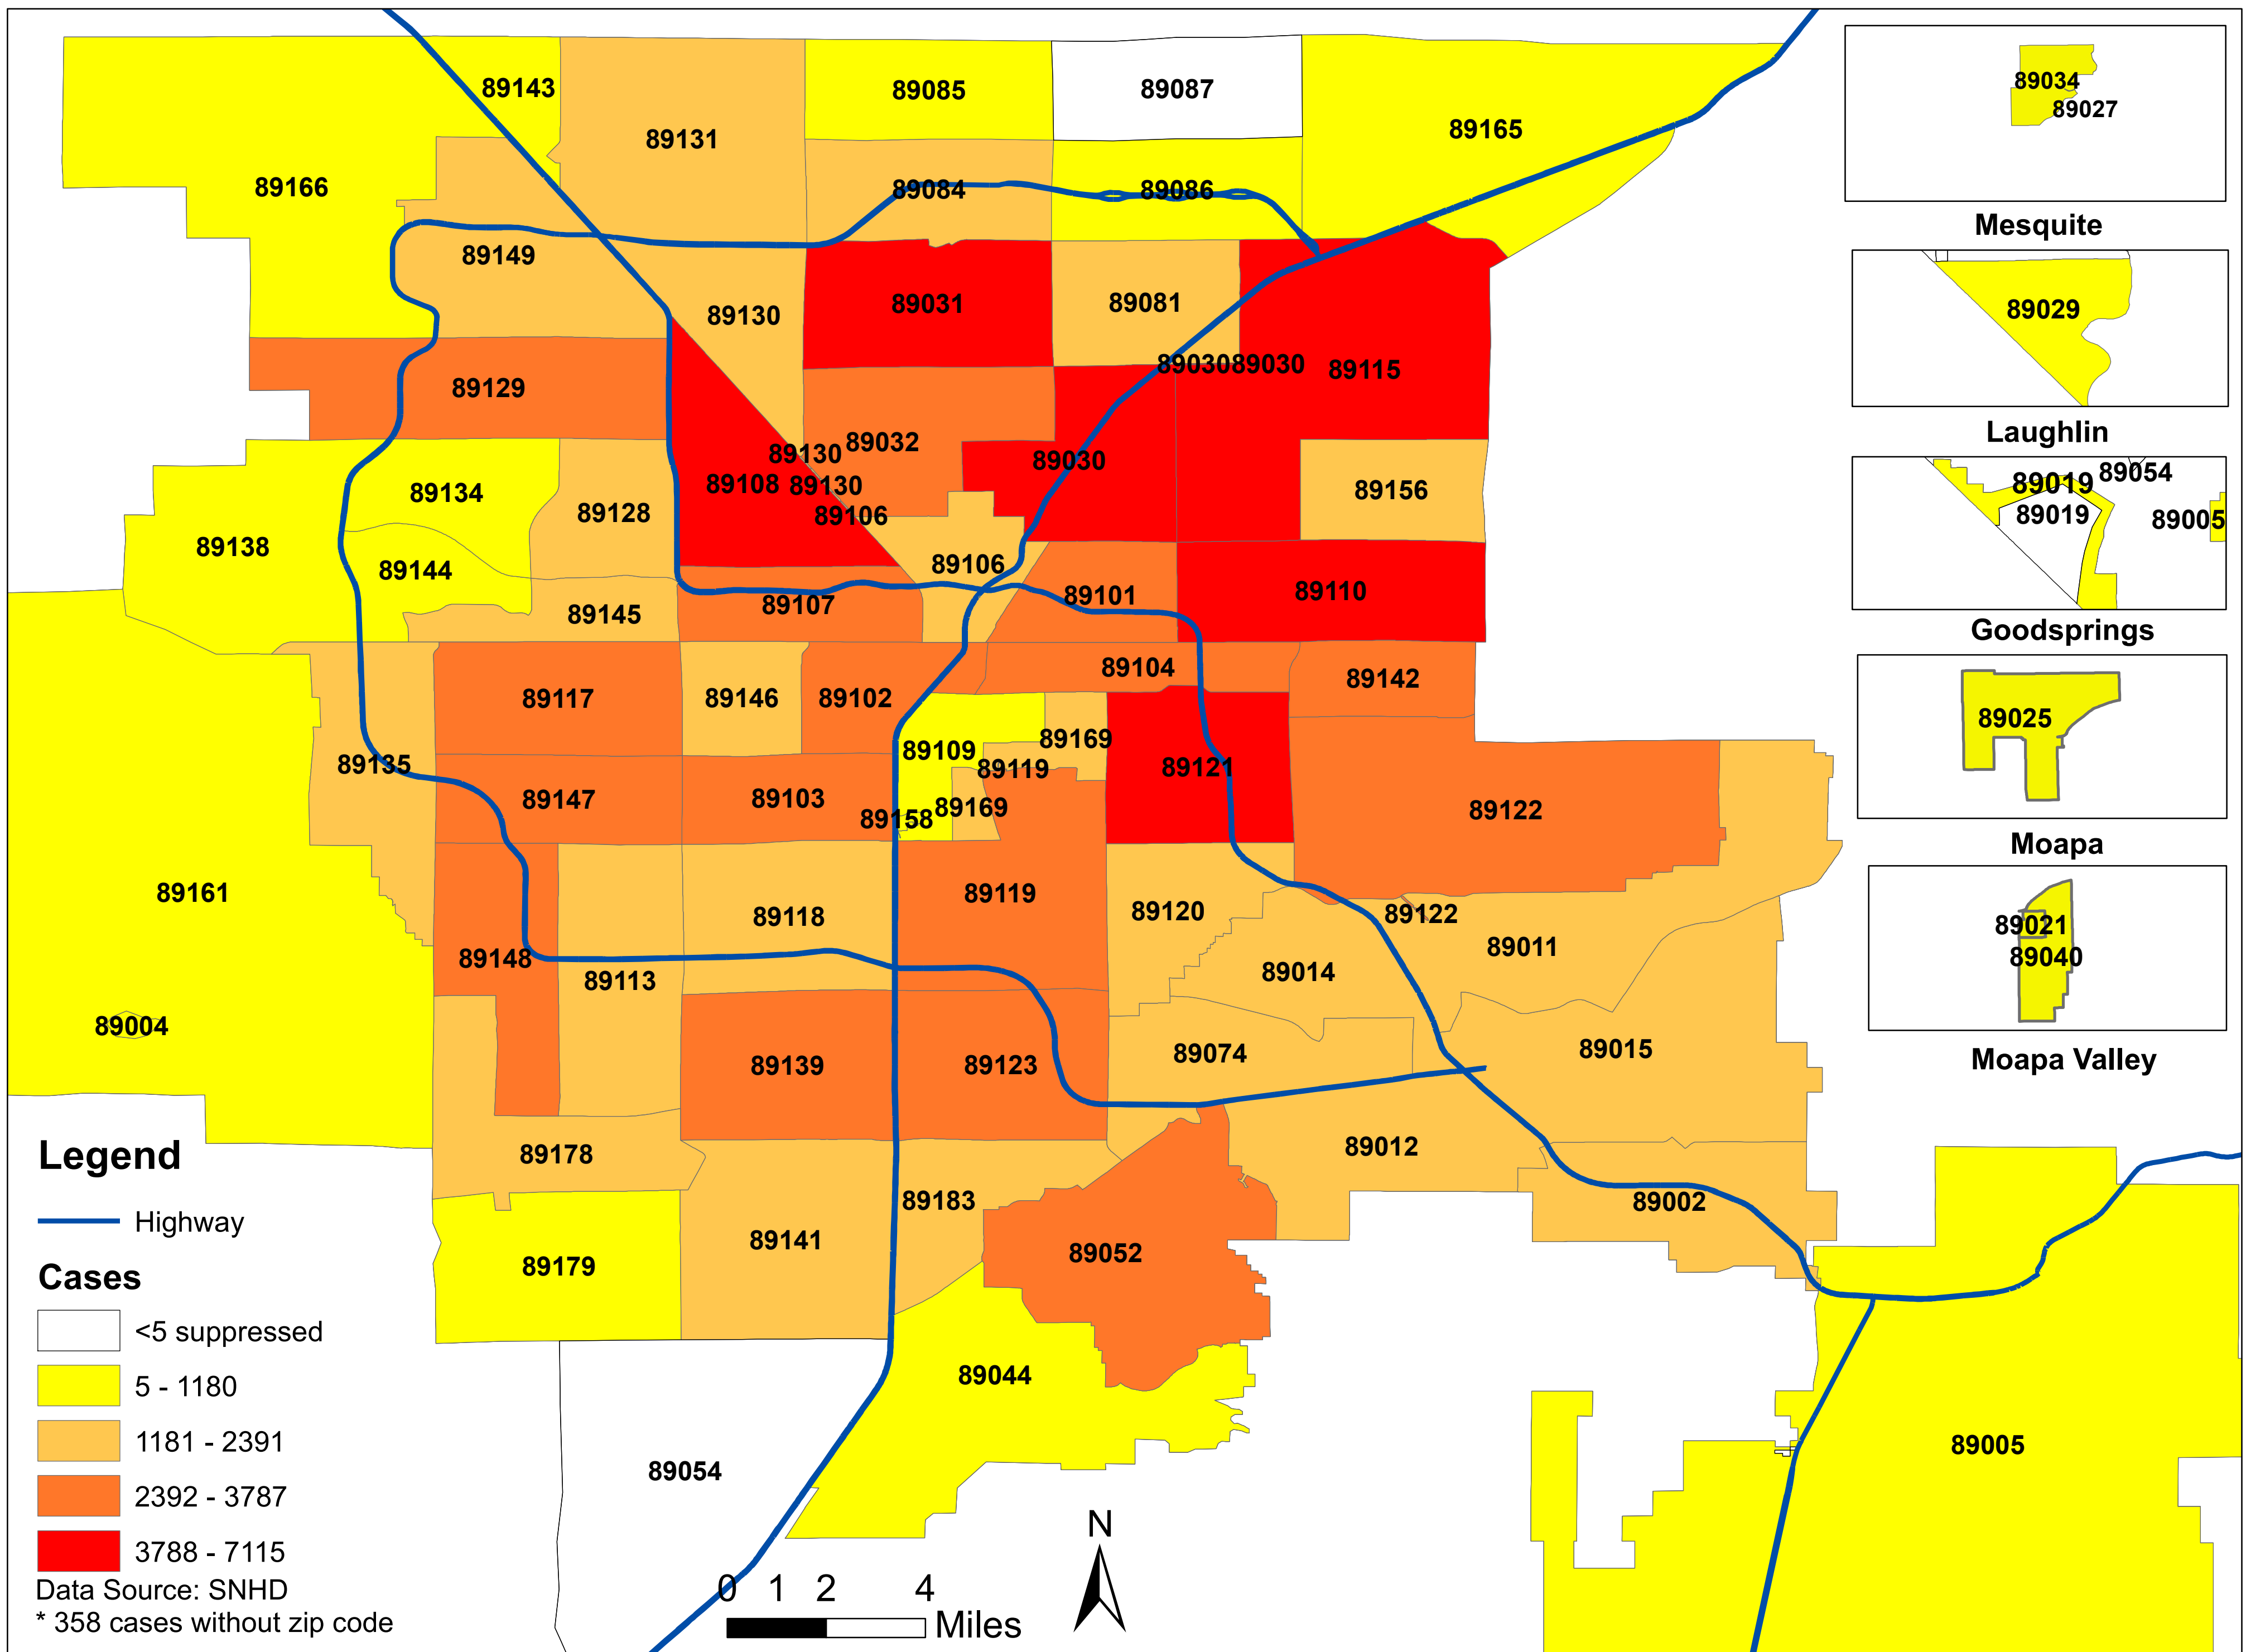

# Number of COVID-19 cases by zip code in Clark county (12.10.2020)

**Note: More than 5 cases reported from 89124**