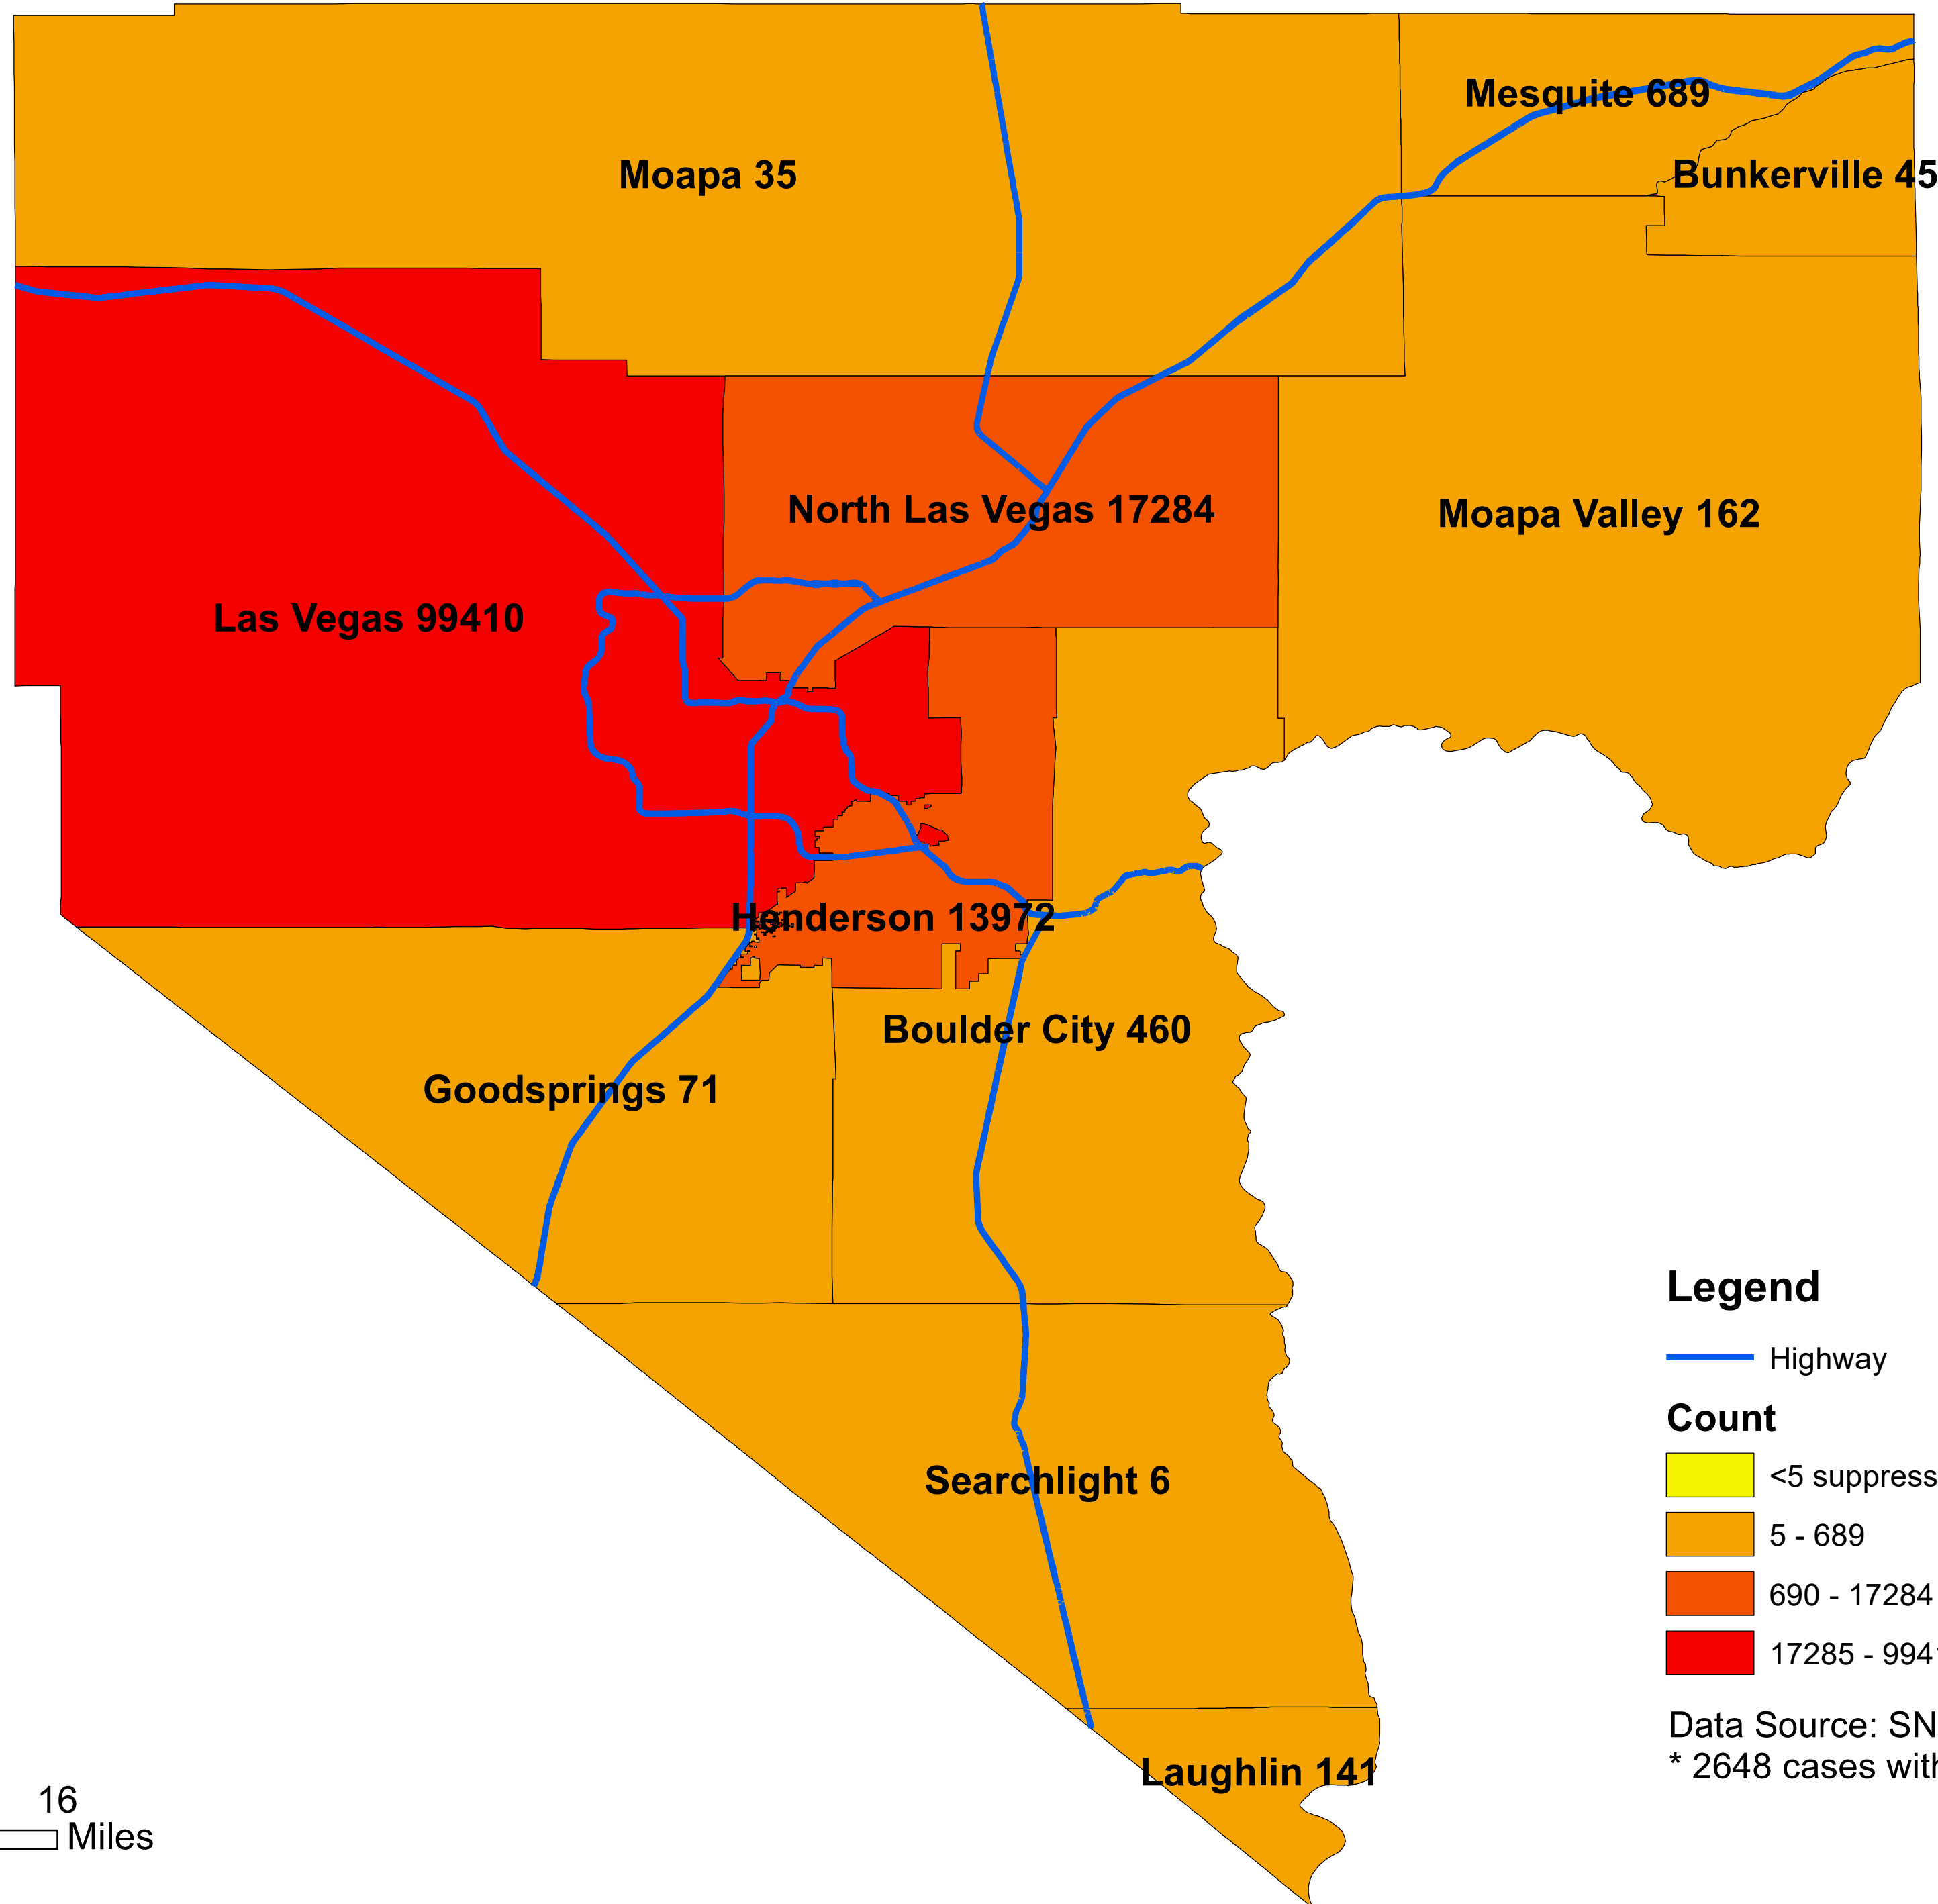

Number of COVID-19 cases by city in Clark county (12.10.2020)

Legend

— Highway

Count

<5 suppressed

5 - 689

690 - 17284

17285 - 99410

Data Source: SNHD

* 2648 cases without city information

0 4 8 16
Miles