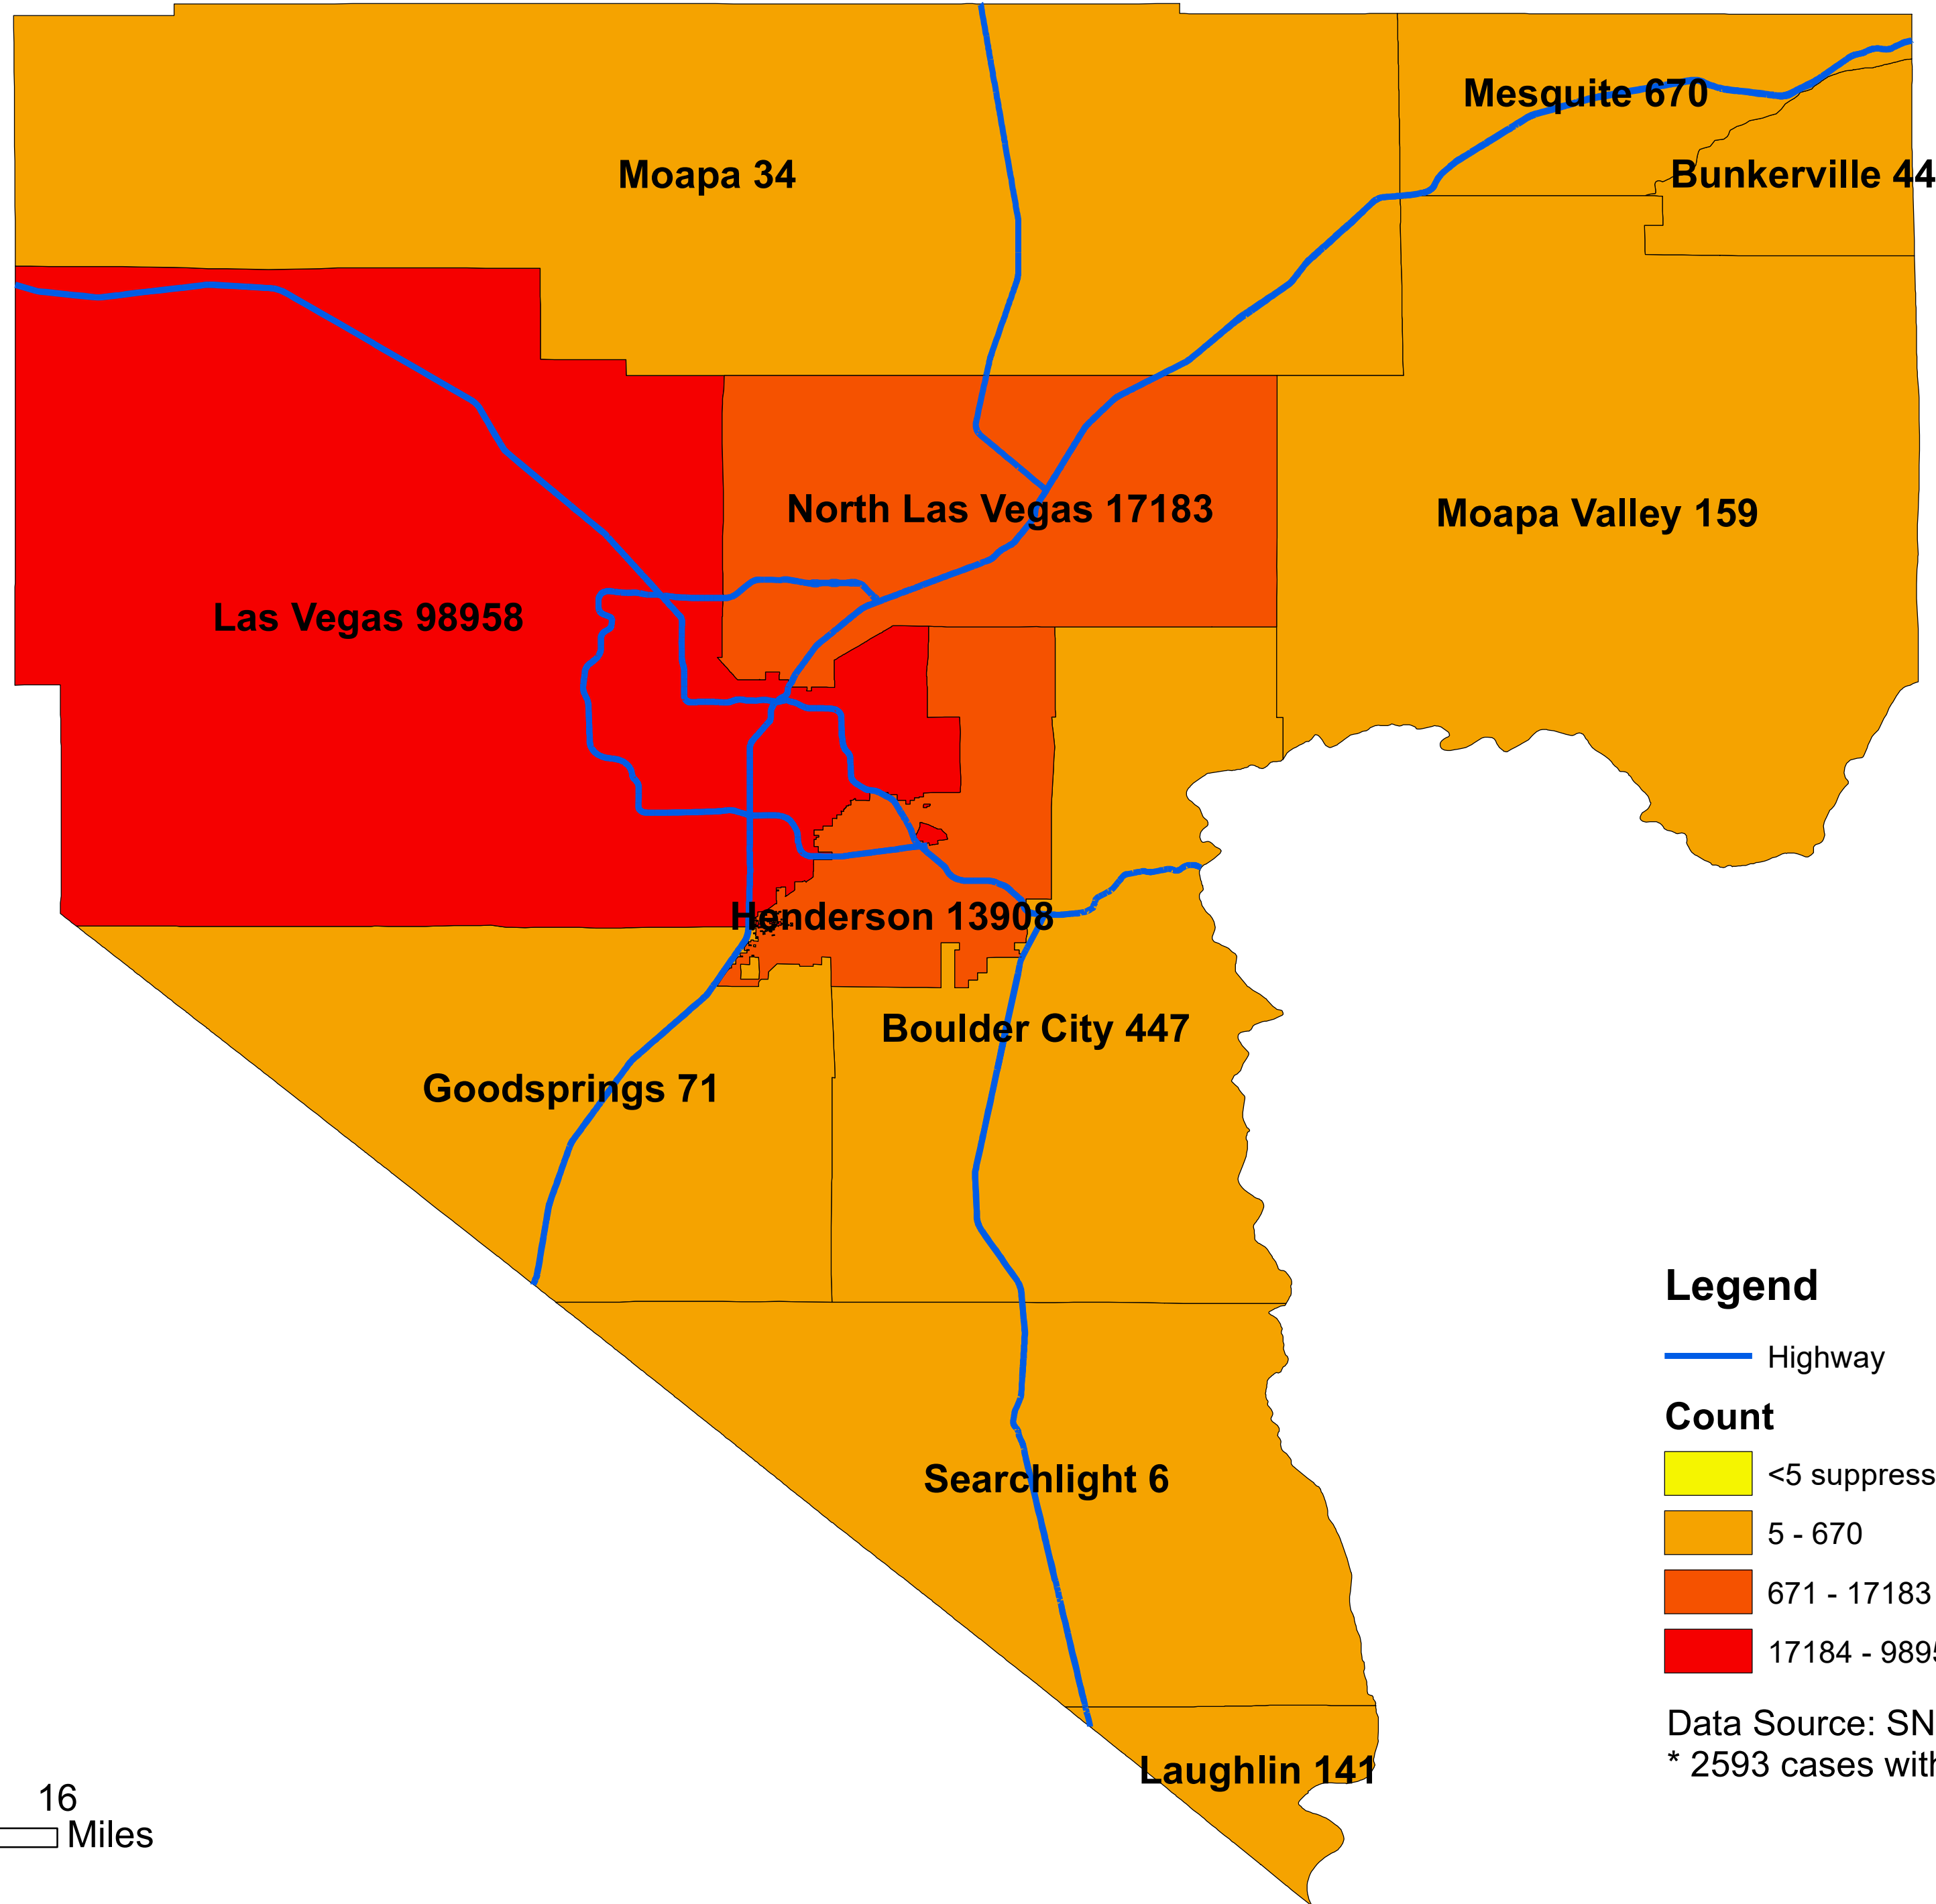

Number of COVID-19 cases by city in Clark county (12.09.2020)

Legend

— Highway

Count

<5 suppressed

5 - 670

671 - 17183

17184 - 98958

Data Source: SNHD

* 2593 cases without city information

0 4 8 16
Miles