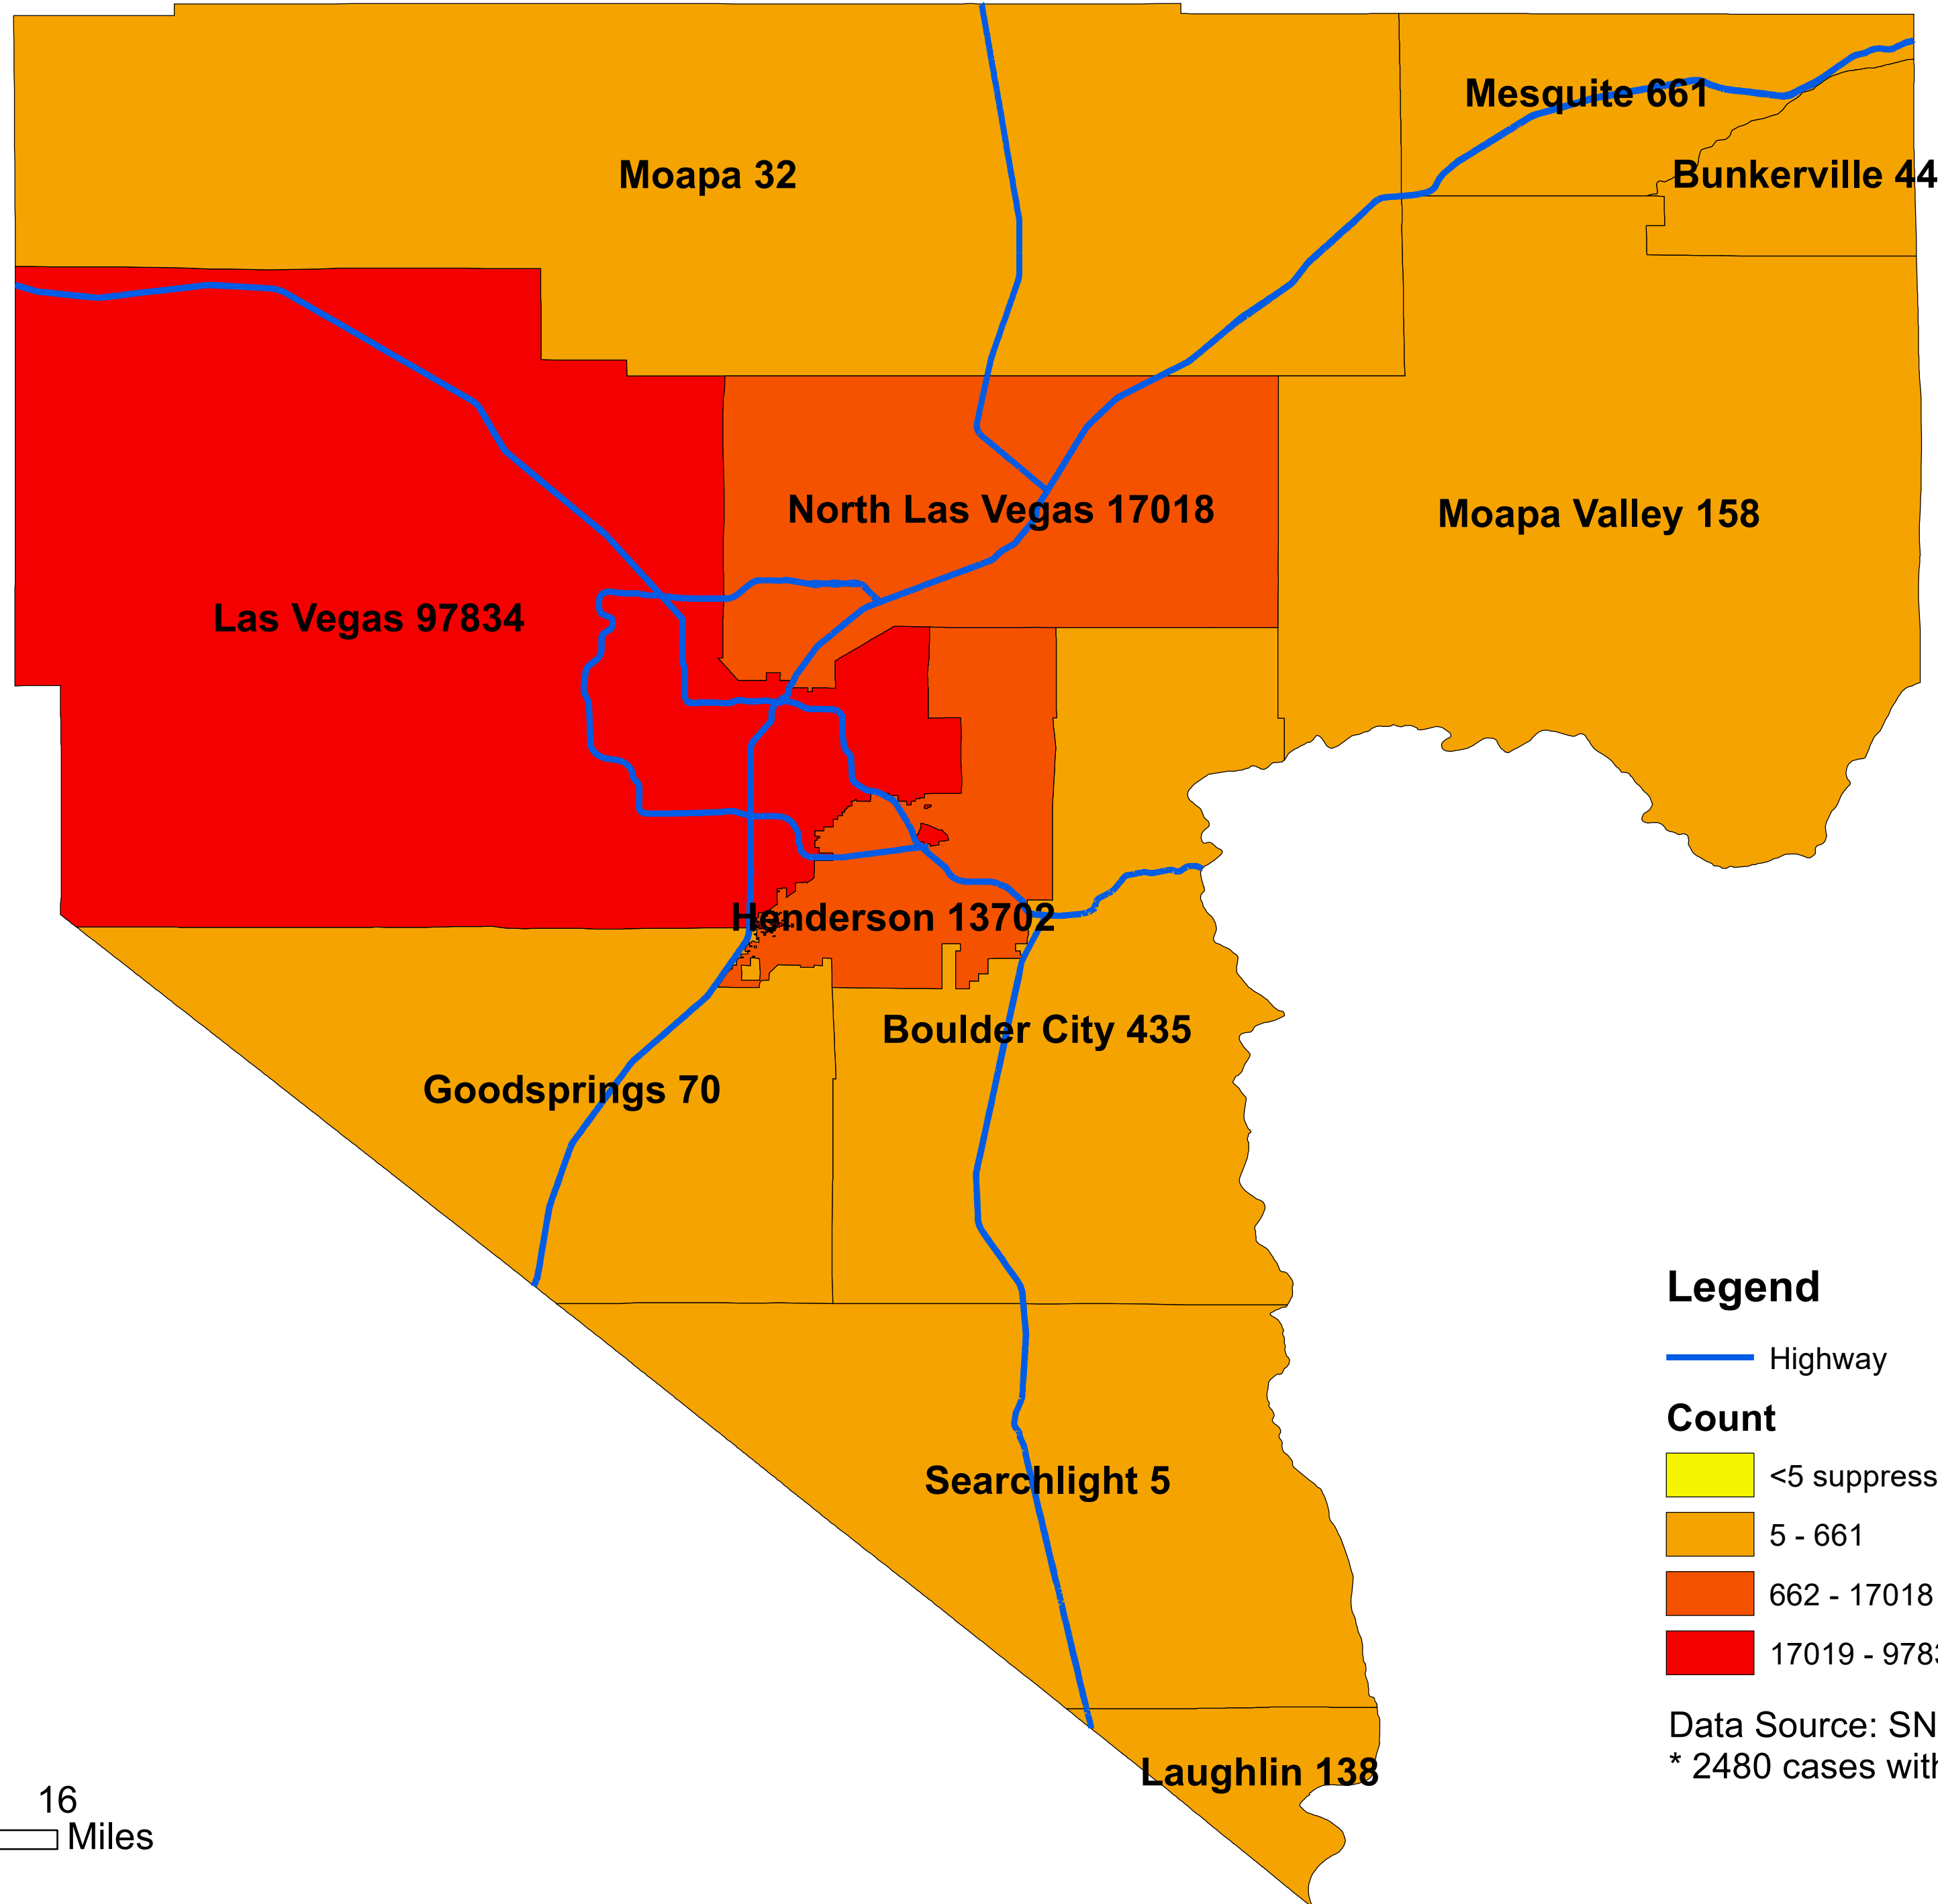

Number of COVID-19 cases by city in Clark county (12.08.2020)

Legend

— Highway

Count

<5 suppressed

5 - 661

662 - 17018

17019 - 97834

Data Source: SNHD

* 2480 cases without city information

0 4 8 16 Miles