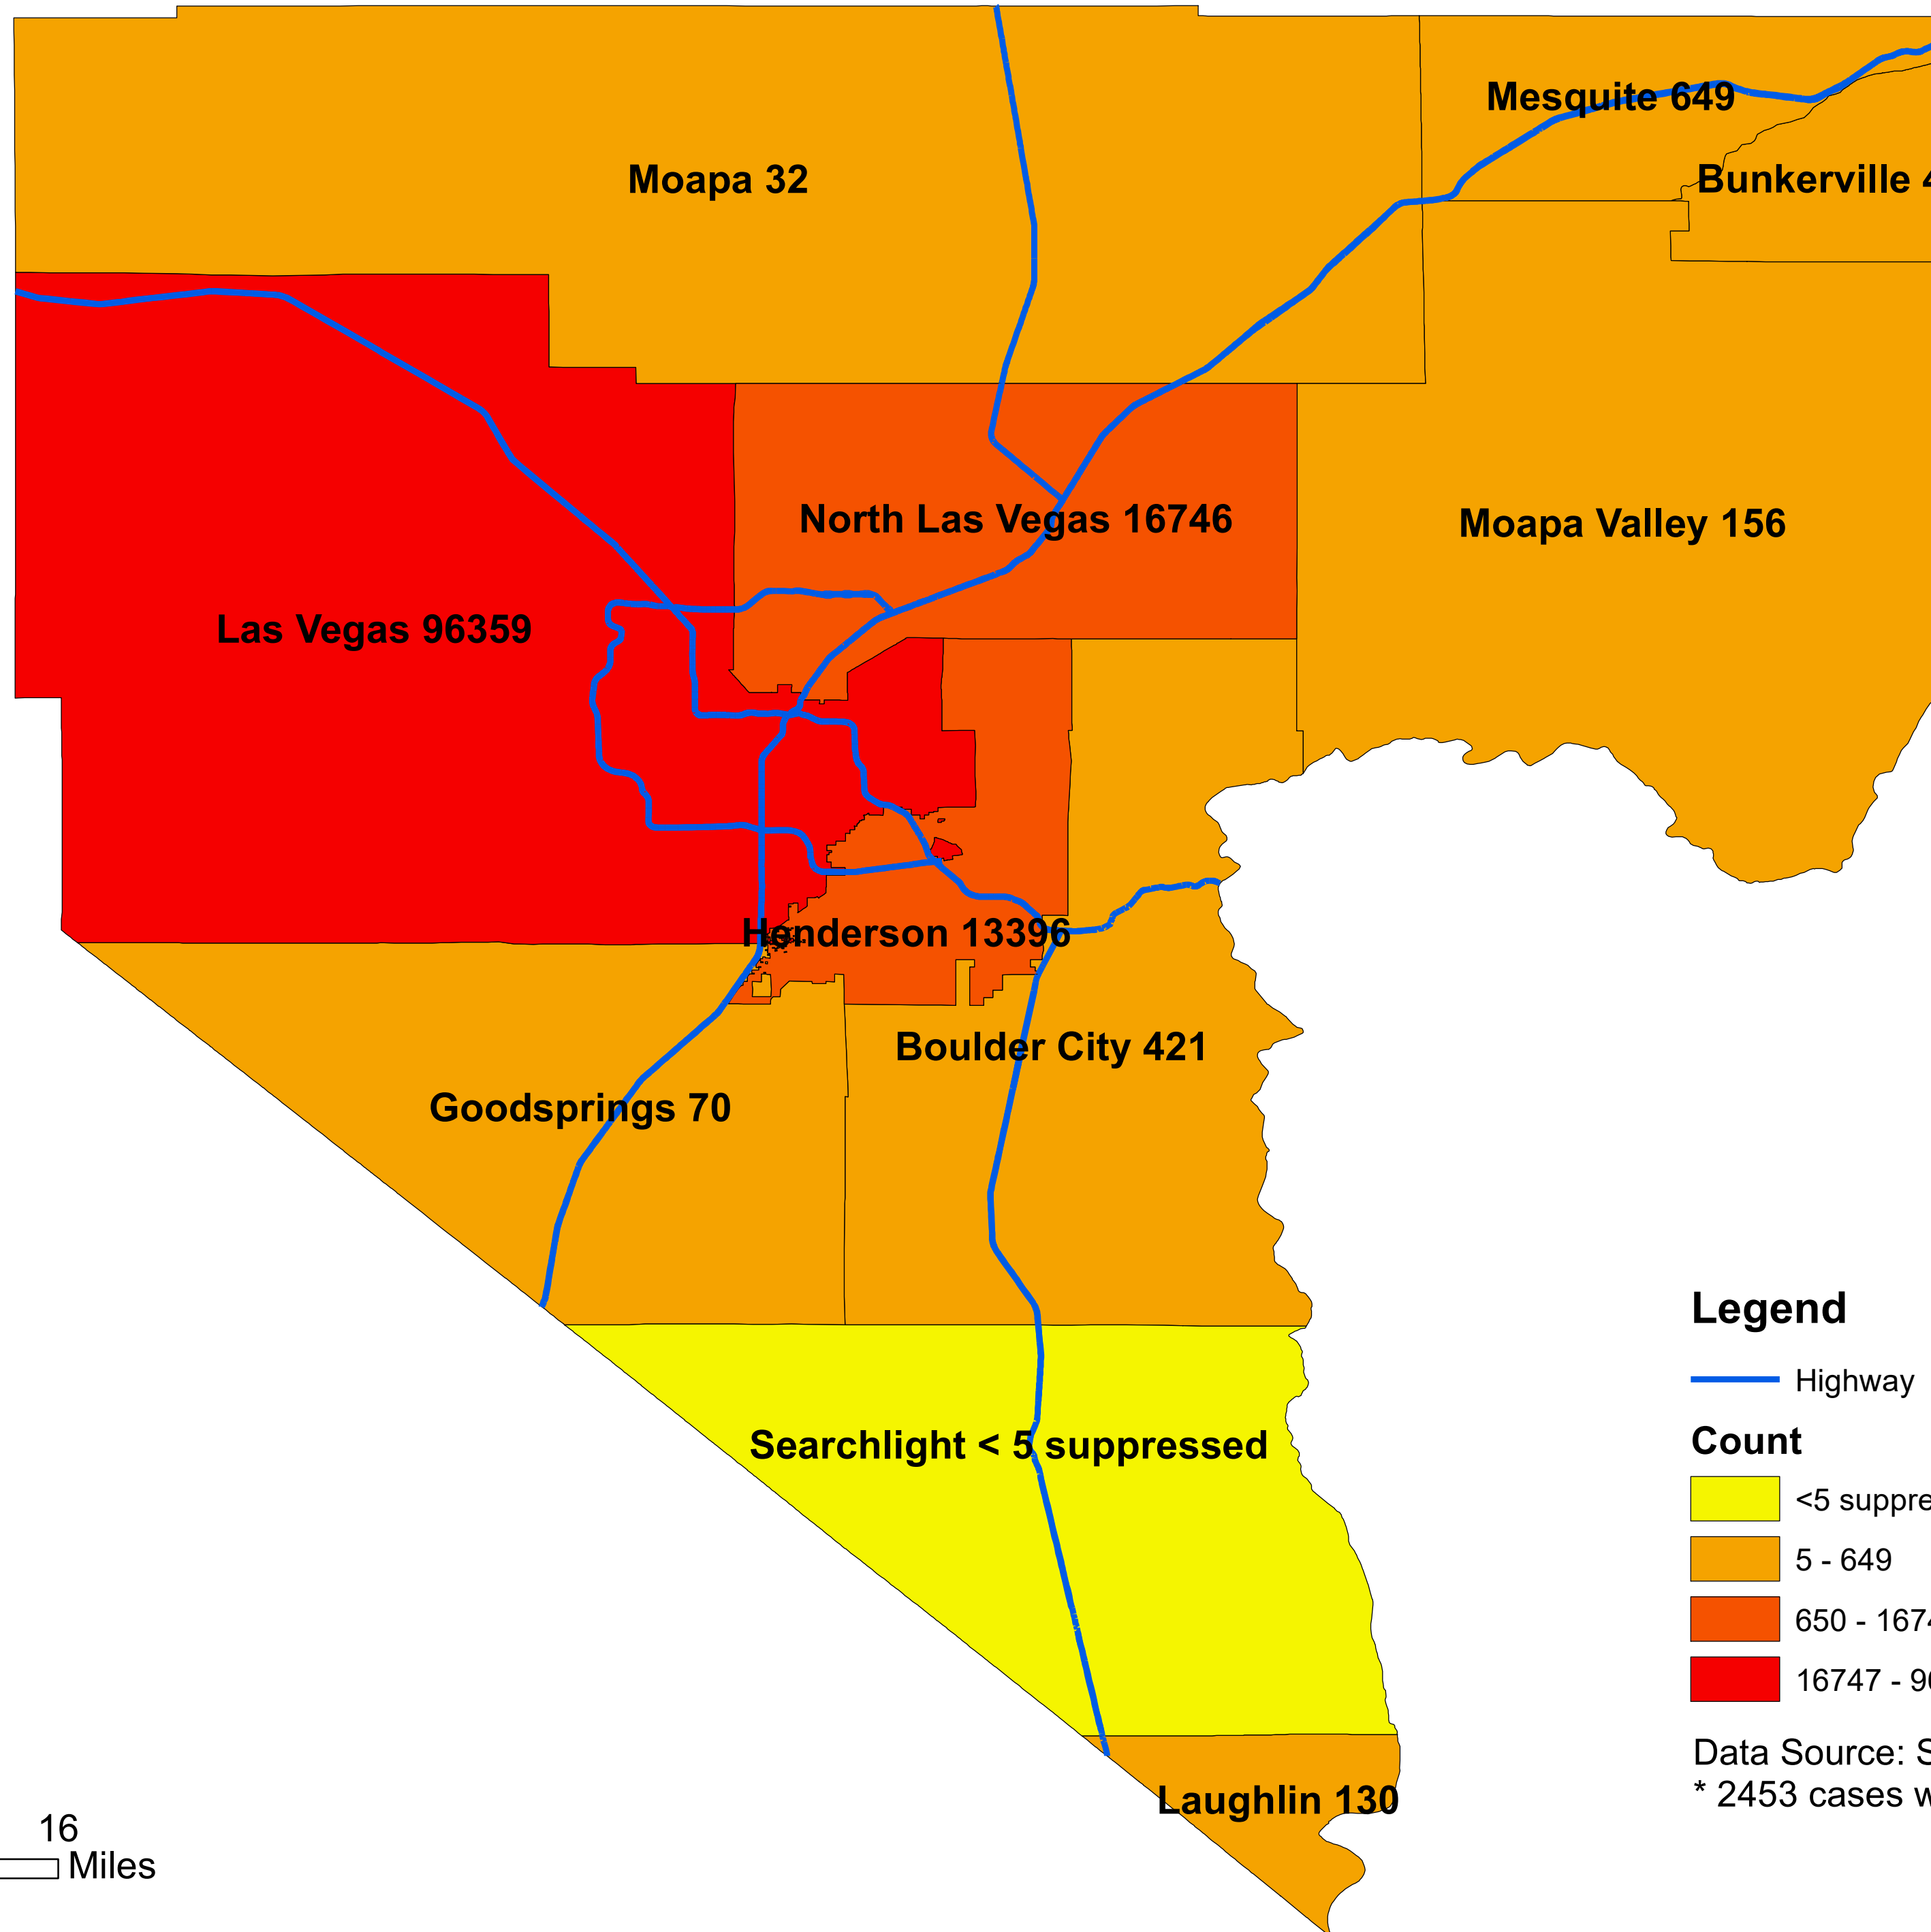

Number of COVID-19 cases by city in Clark county (12.07.2020)

Legend

— Highway

Count

Yellow <5 suppressed

Light Orange 5 - 649

Orange 650 - 16746

Red 16747 - 96359

Data Source: SNHD

* 2453 cases without city information

0 4 8 16 Miles