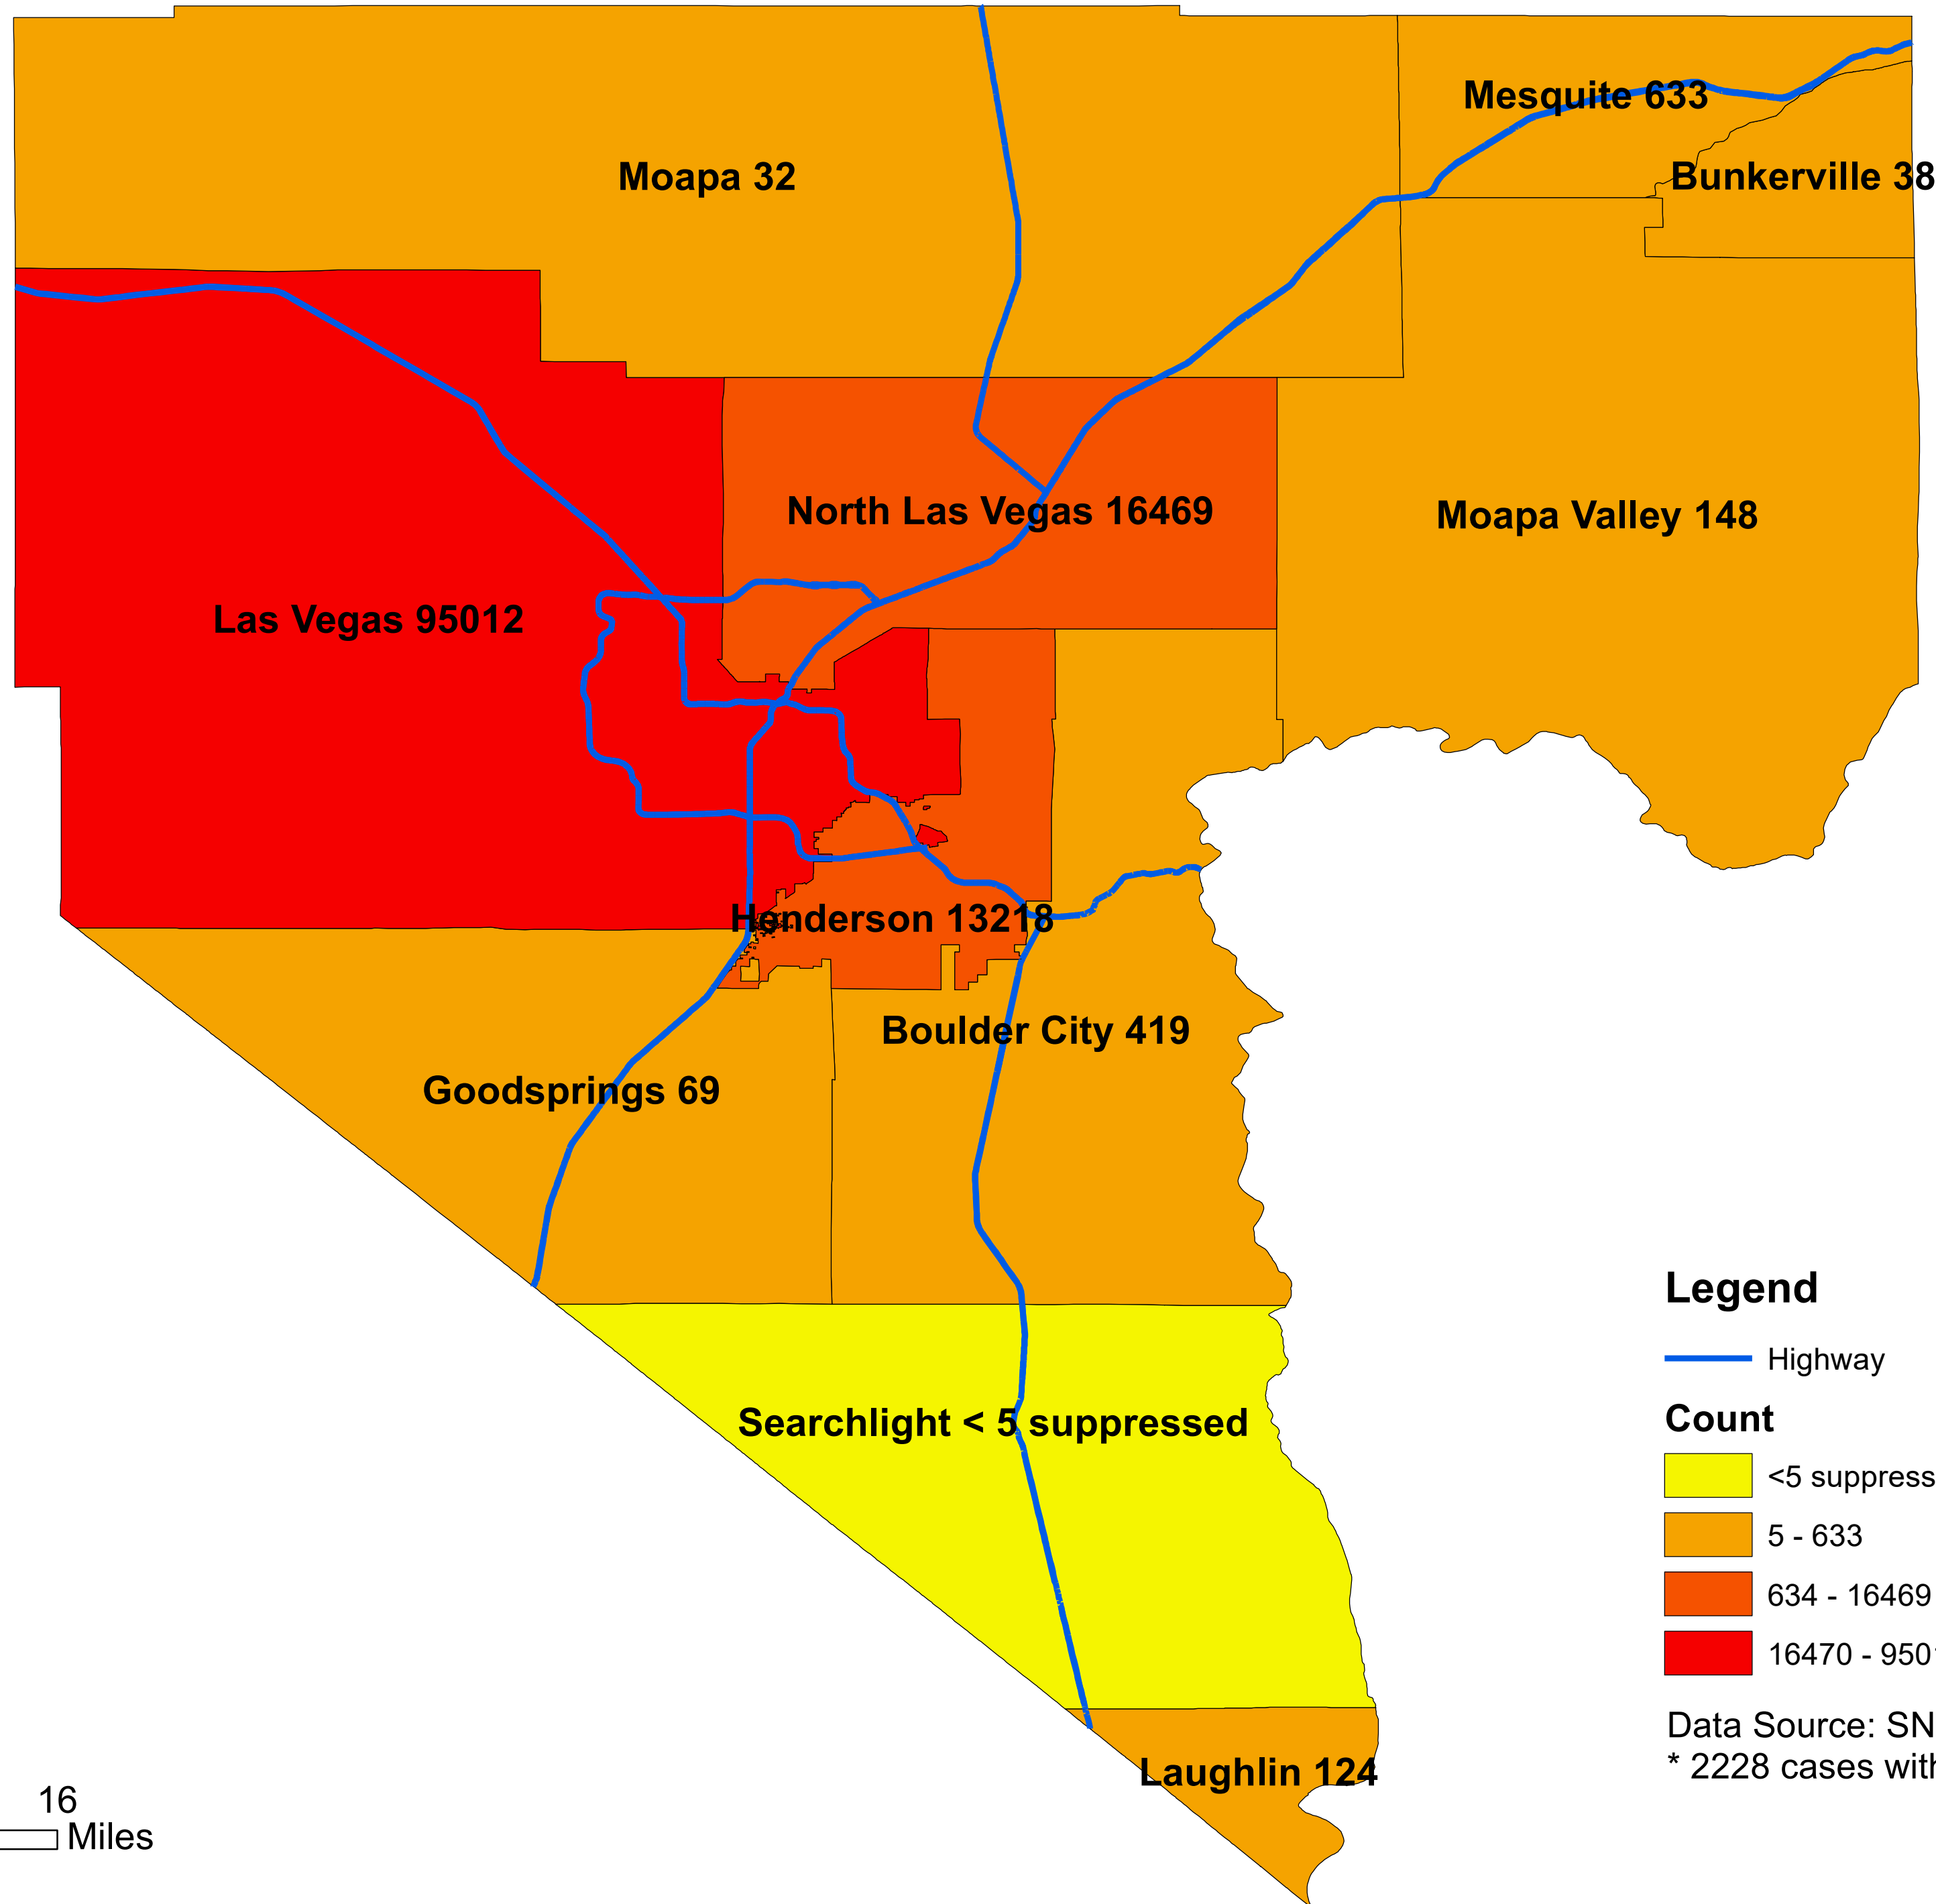

Number of COVID-19 cases by city in Clark county (12.06.2020)

Legend

— Highway

Count

<5 suppressed

5 - 633

634 - 16469

16470 - 95012

Data Source: SNHD

* 2228 cases without city information

0 4 8 16
Miles