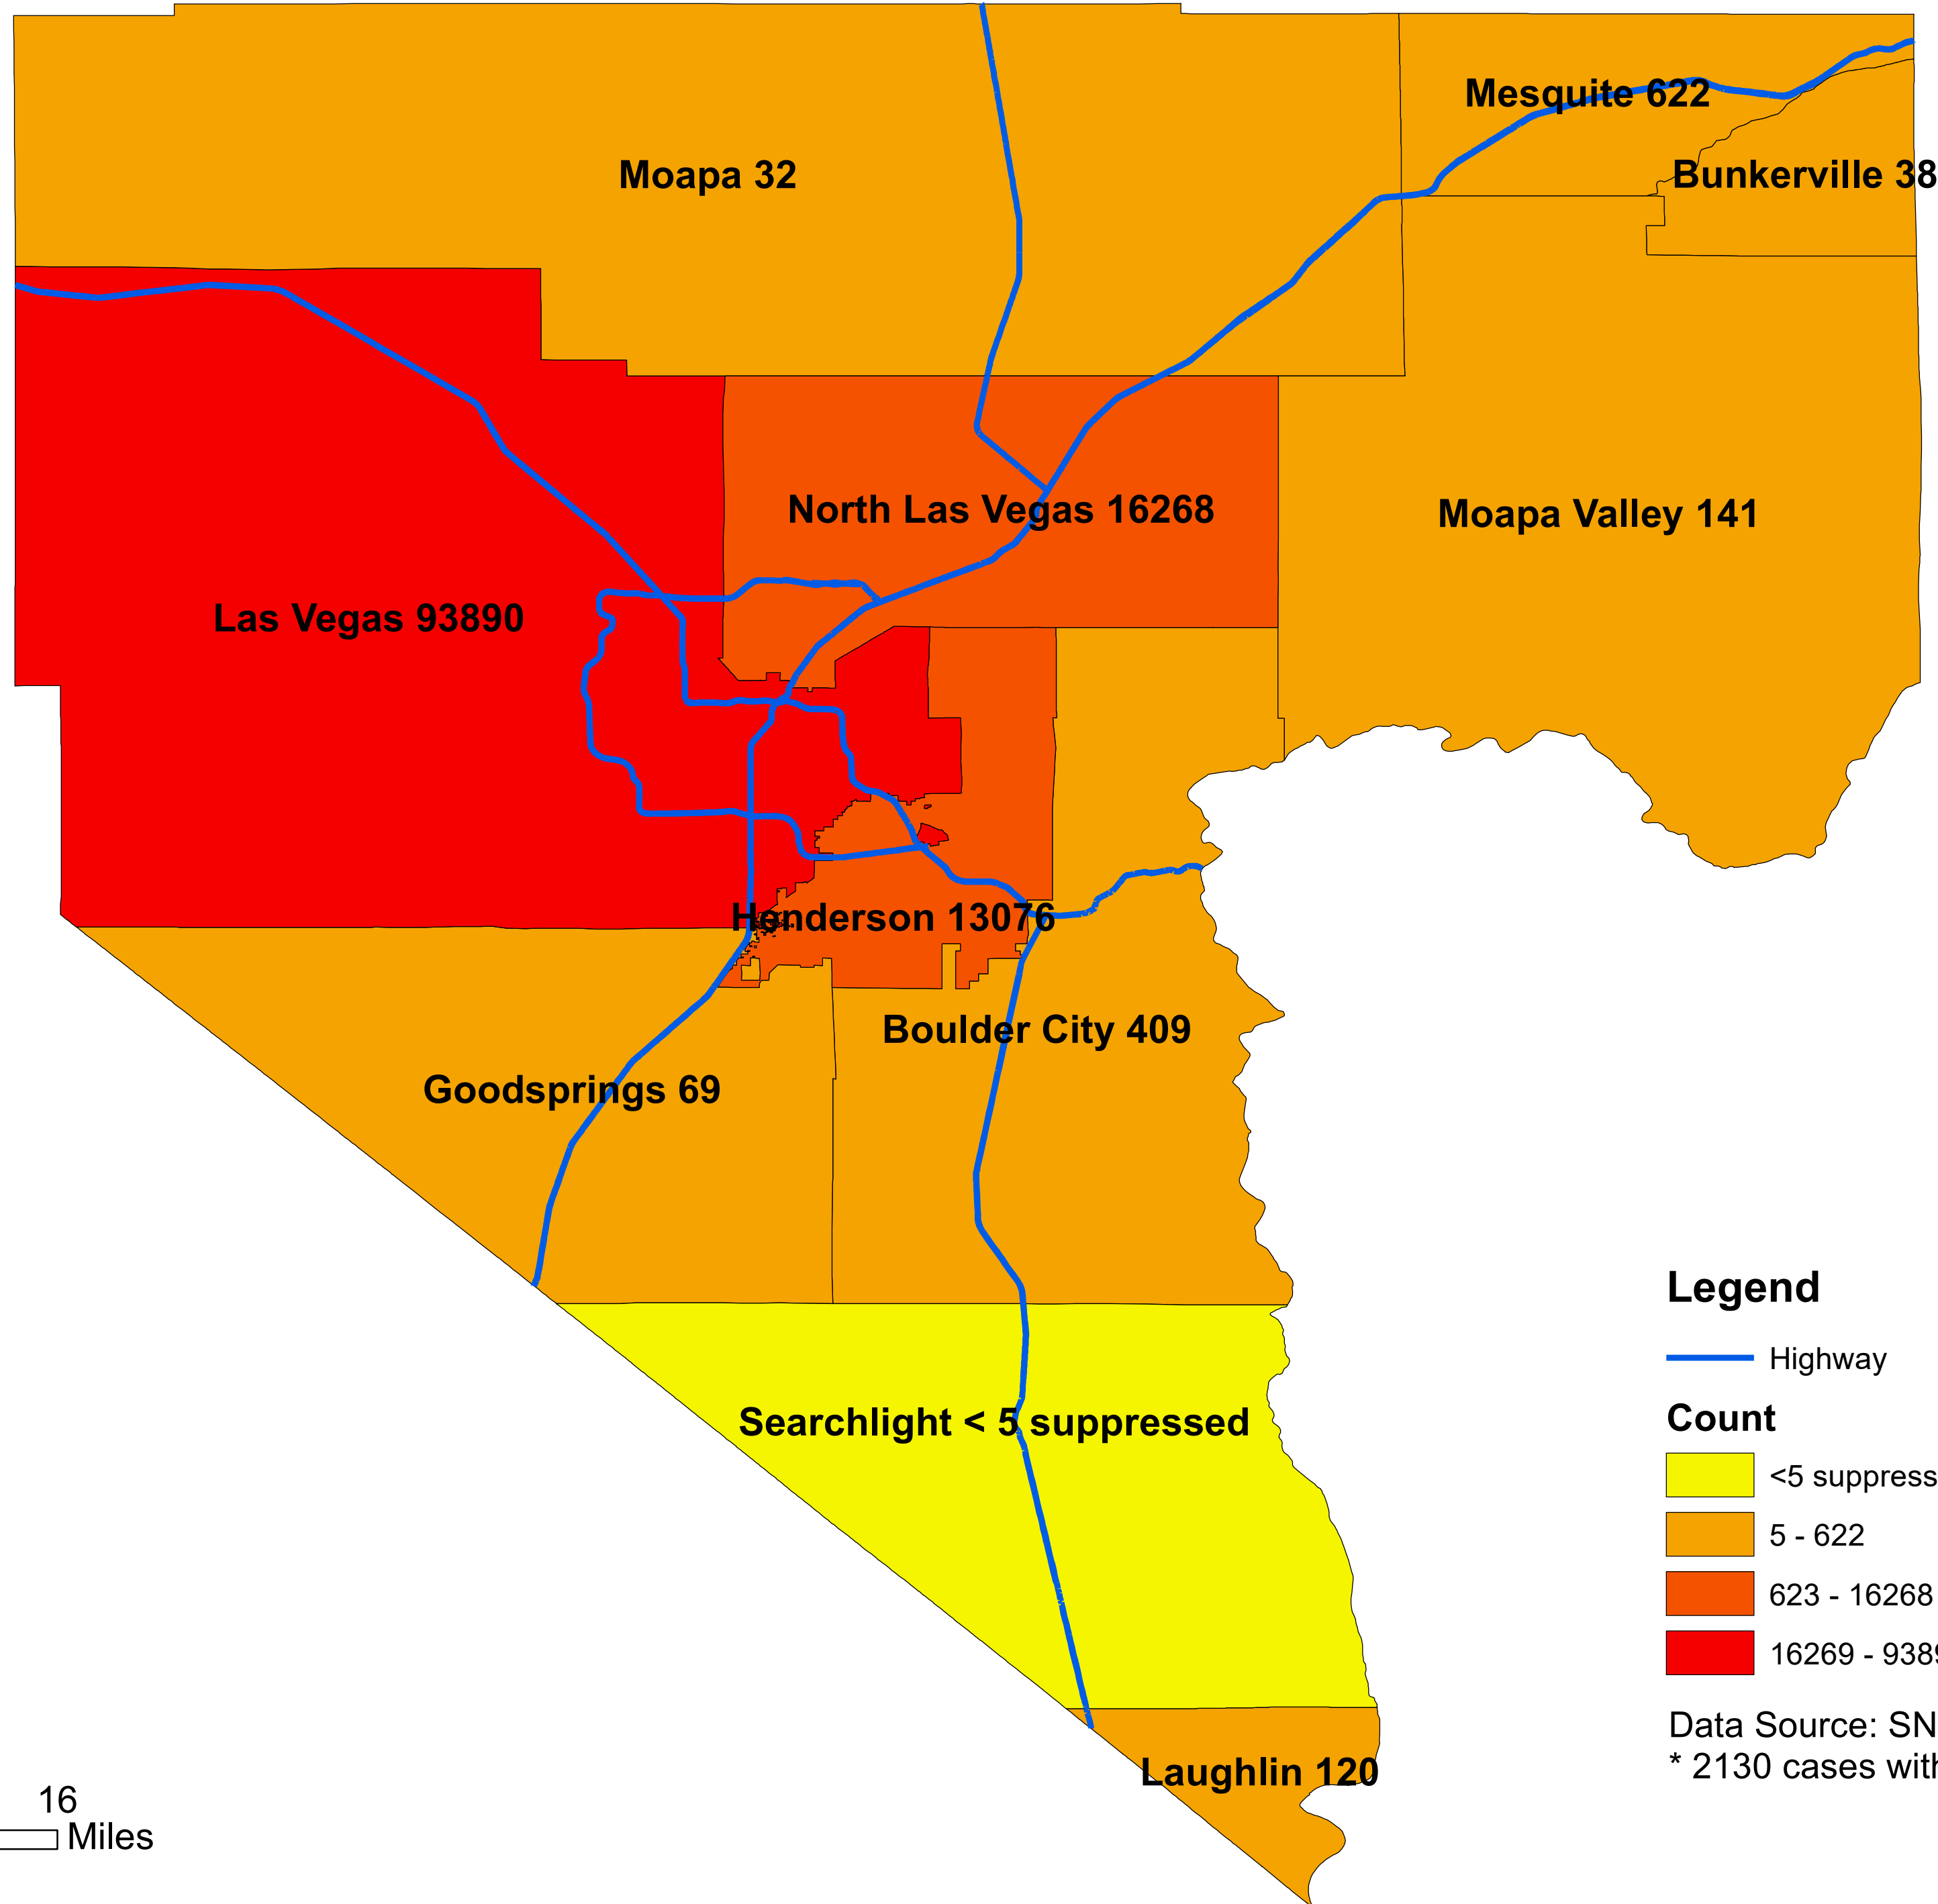

Number of COVID-19 cases by city in Clark county (12.05.2020)

Legend

— Highway

Count

Yellow: <5 suppressed

Light Orange: 5 - 622

Dark Orange: 623 - 16268

Red: 16269 - 93890

Data Source: SNHD

* 2130 cases without city information

0 4 8 16 Miles