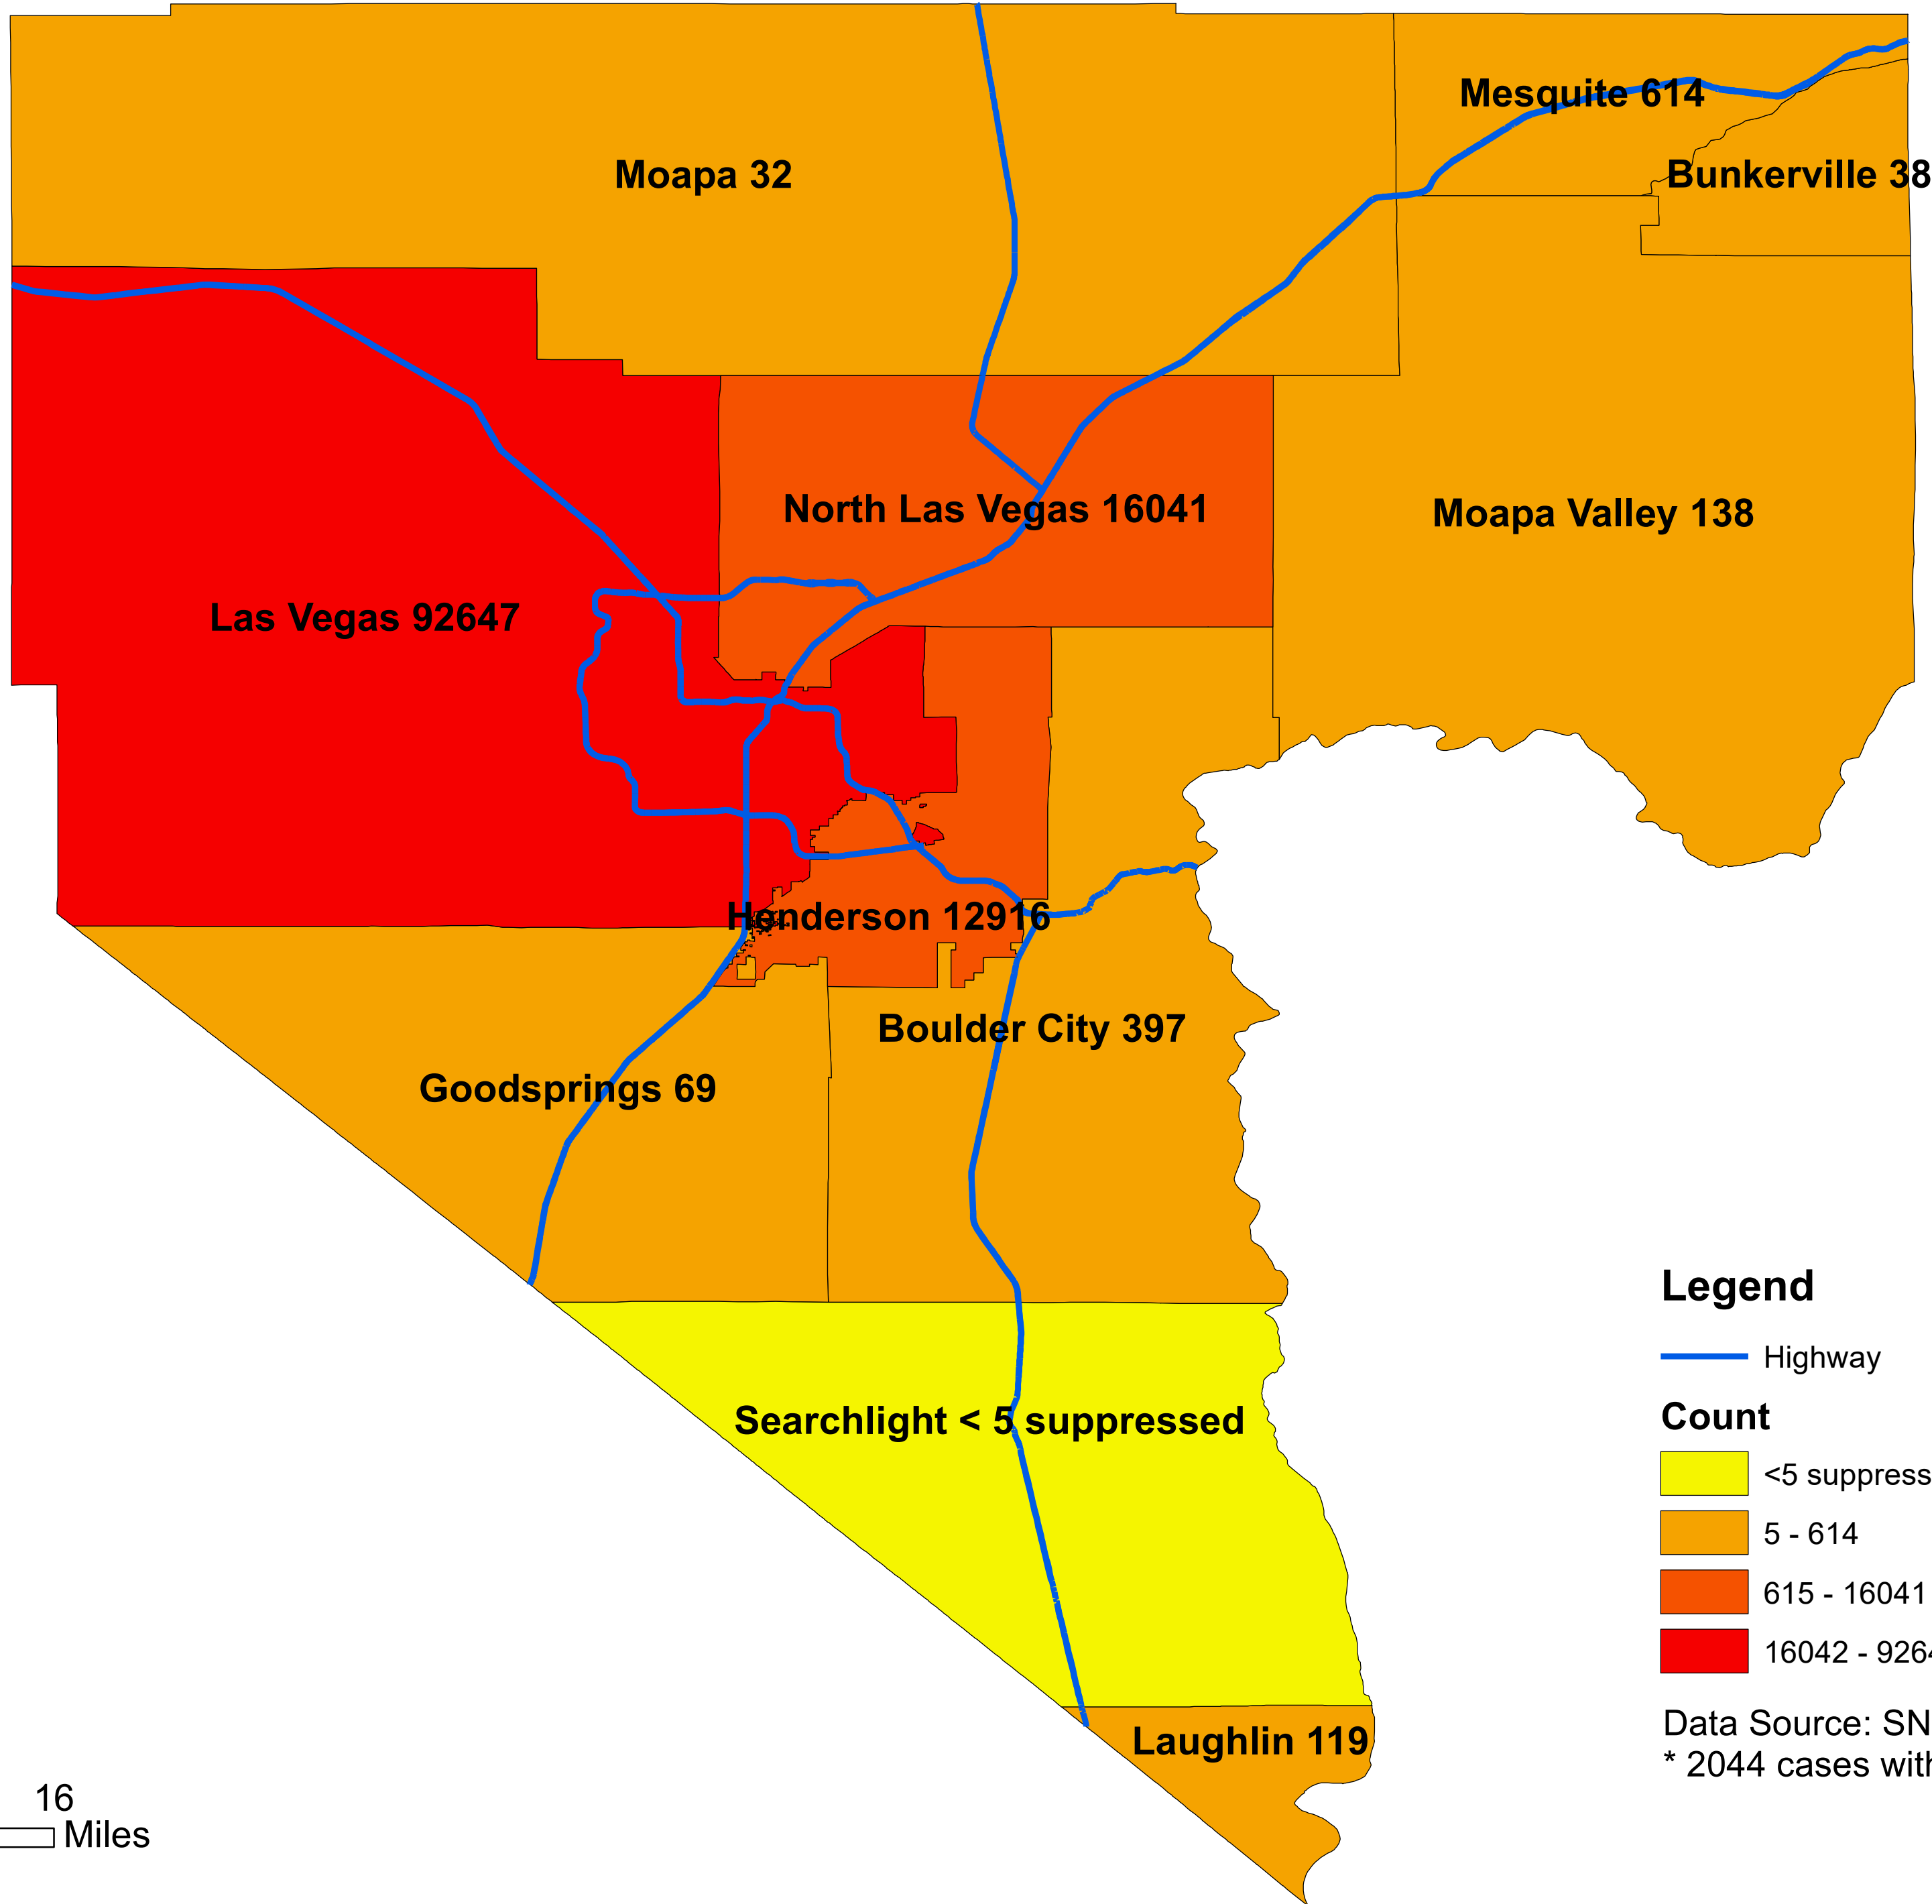

Number of COVID-19 cases by city in Clark county (12.04.2020)

Legend

— Highway

Count

<5 suppressed

5 - 614

615 - 16041

16042 - 92647

Data Source: SNHD

* 2044 cases without city information

0 4 8 16
Miles