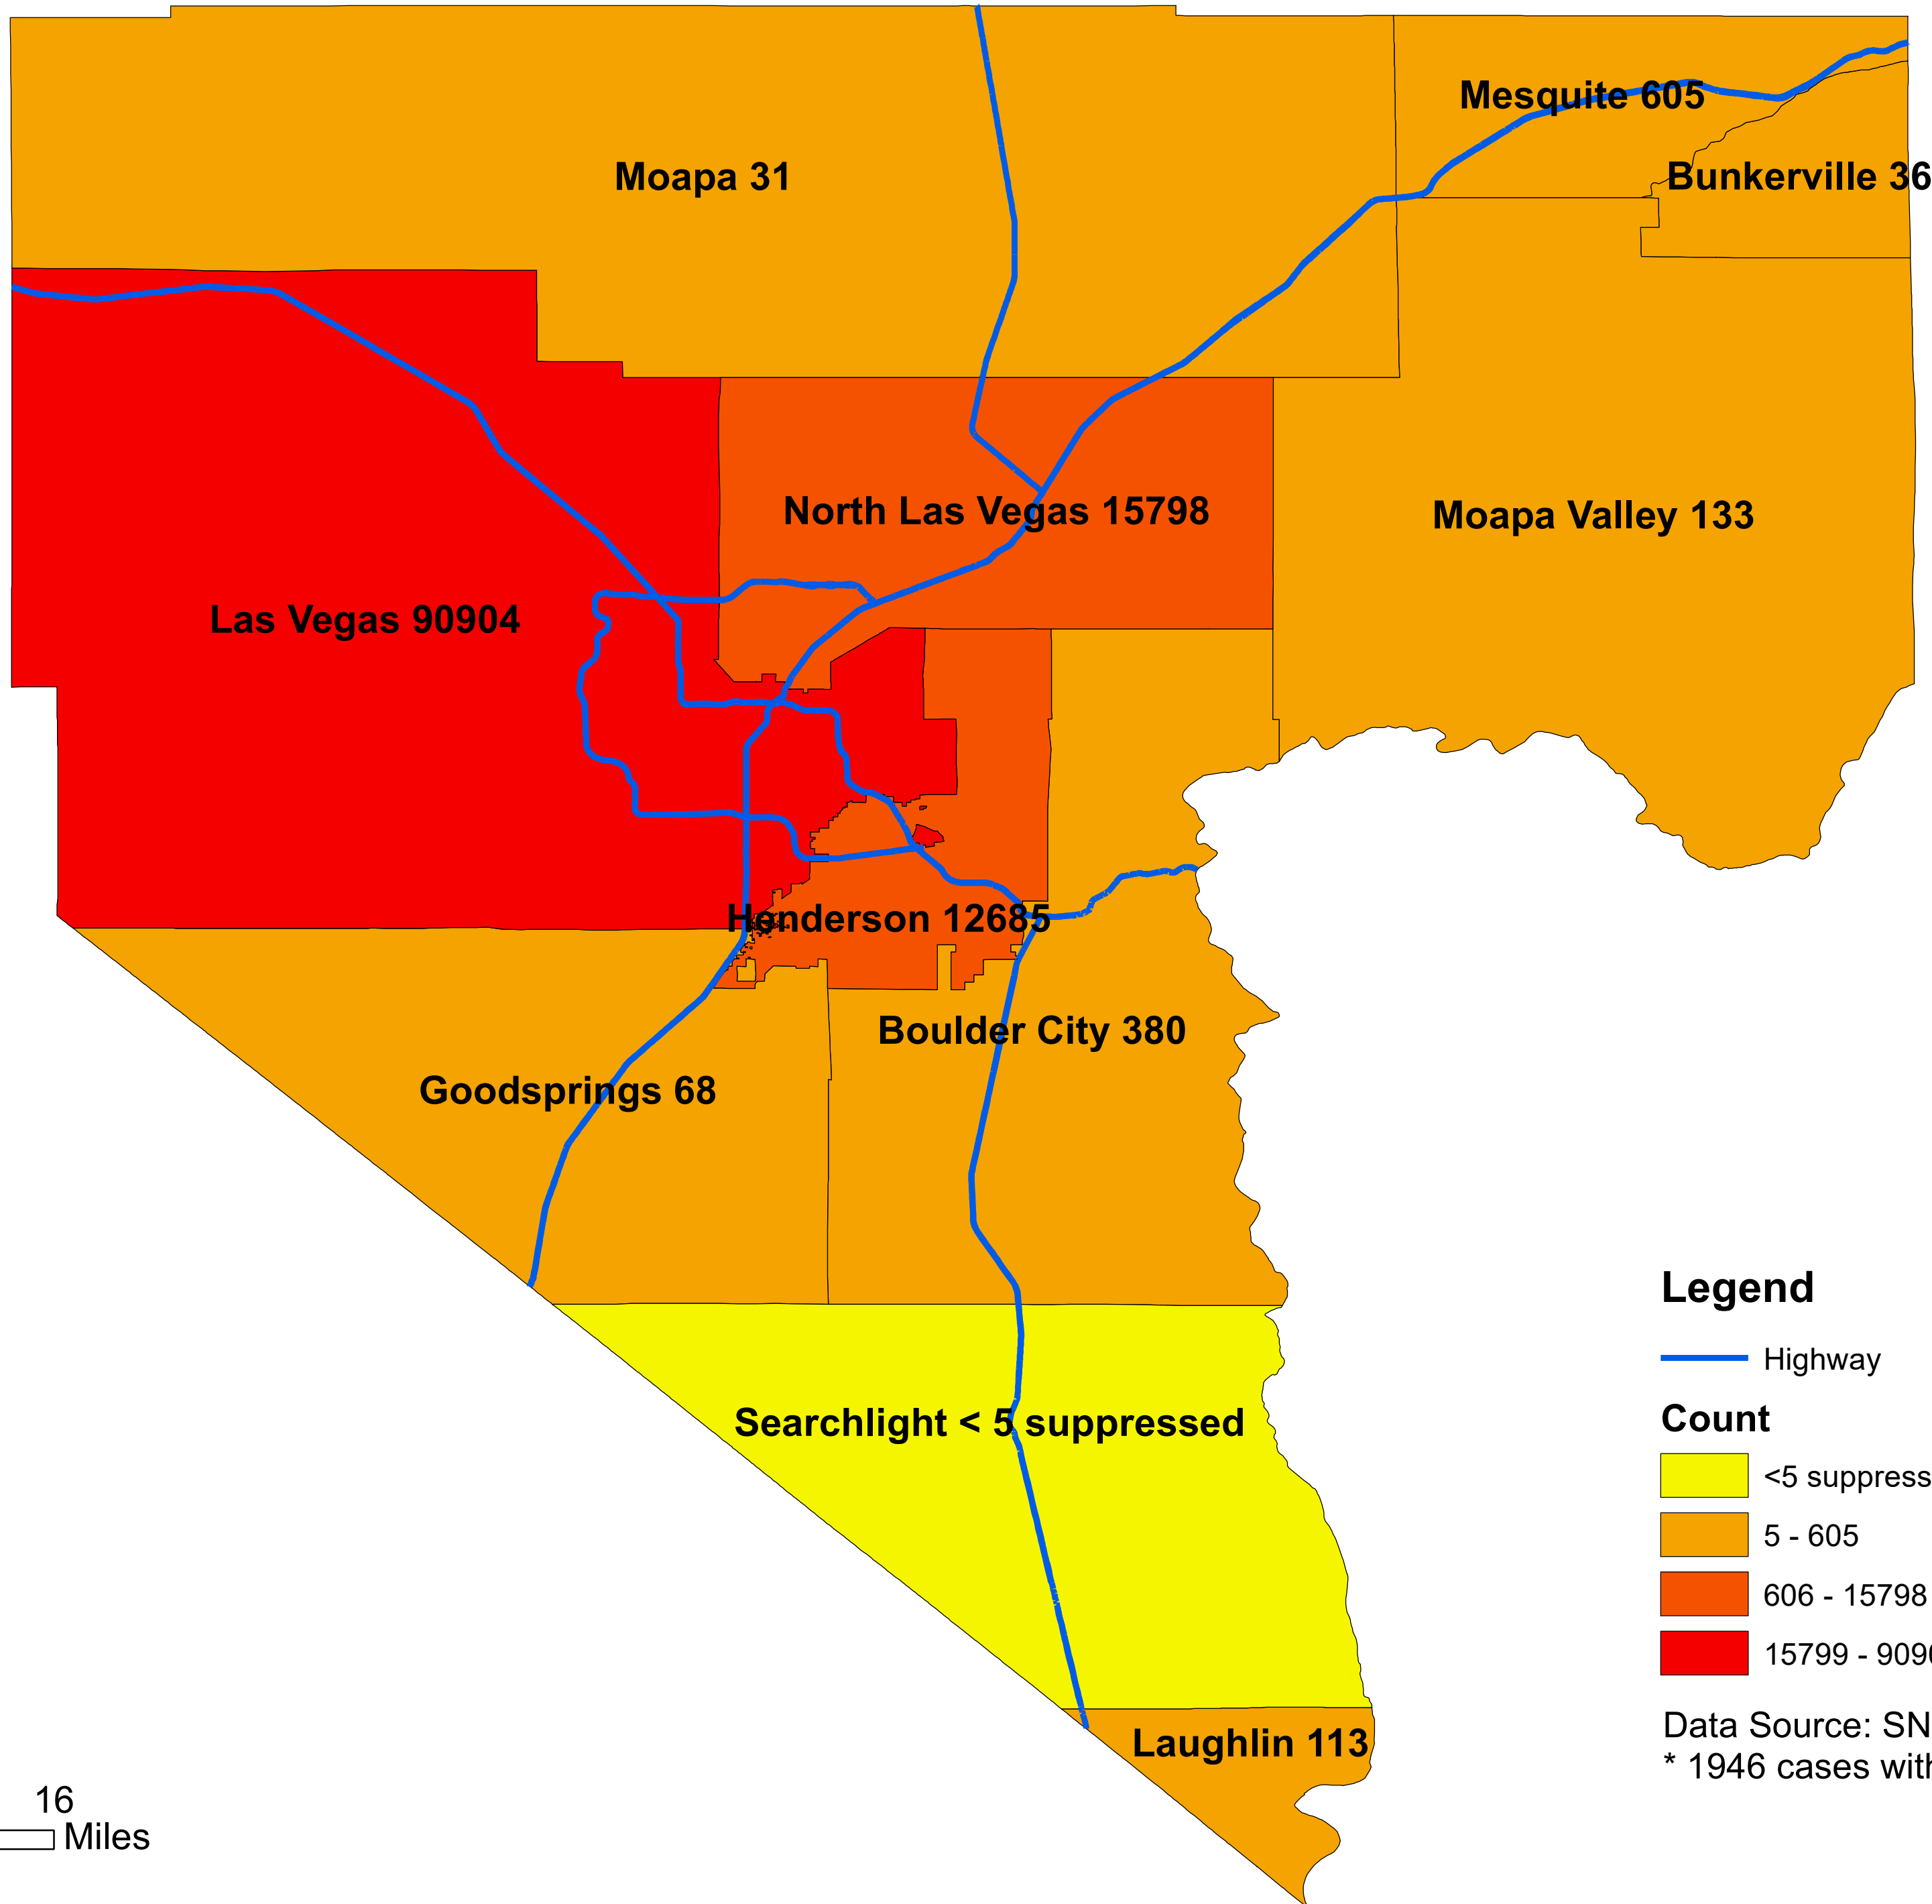

Number of COVID-19 cases by city in Clark county (12.03.2020)

Legend

— Highway

Count

Yellow <5 suppressed

Light Orange 5 - 605

Dark Orange 606 - 15798

Red 15799 - 90904

Data Source: SNHD

* 1946 cases without city information

0 4 8 16 Miles