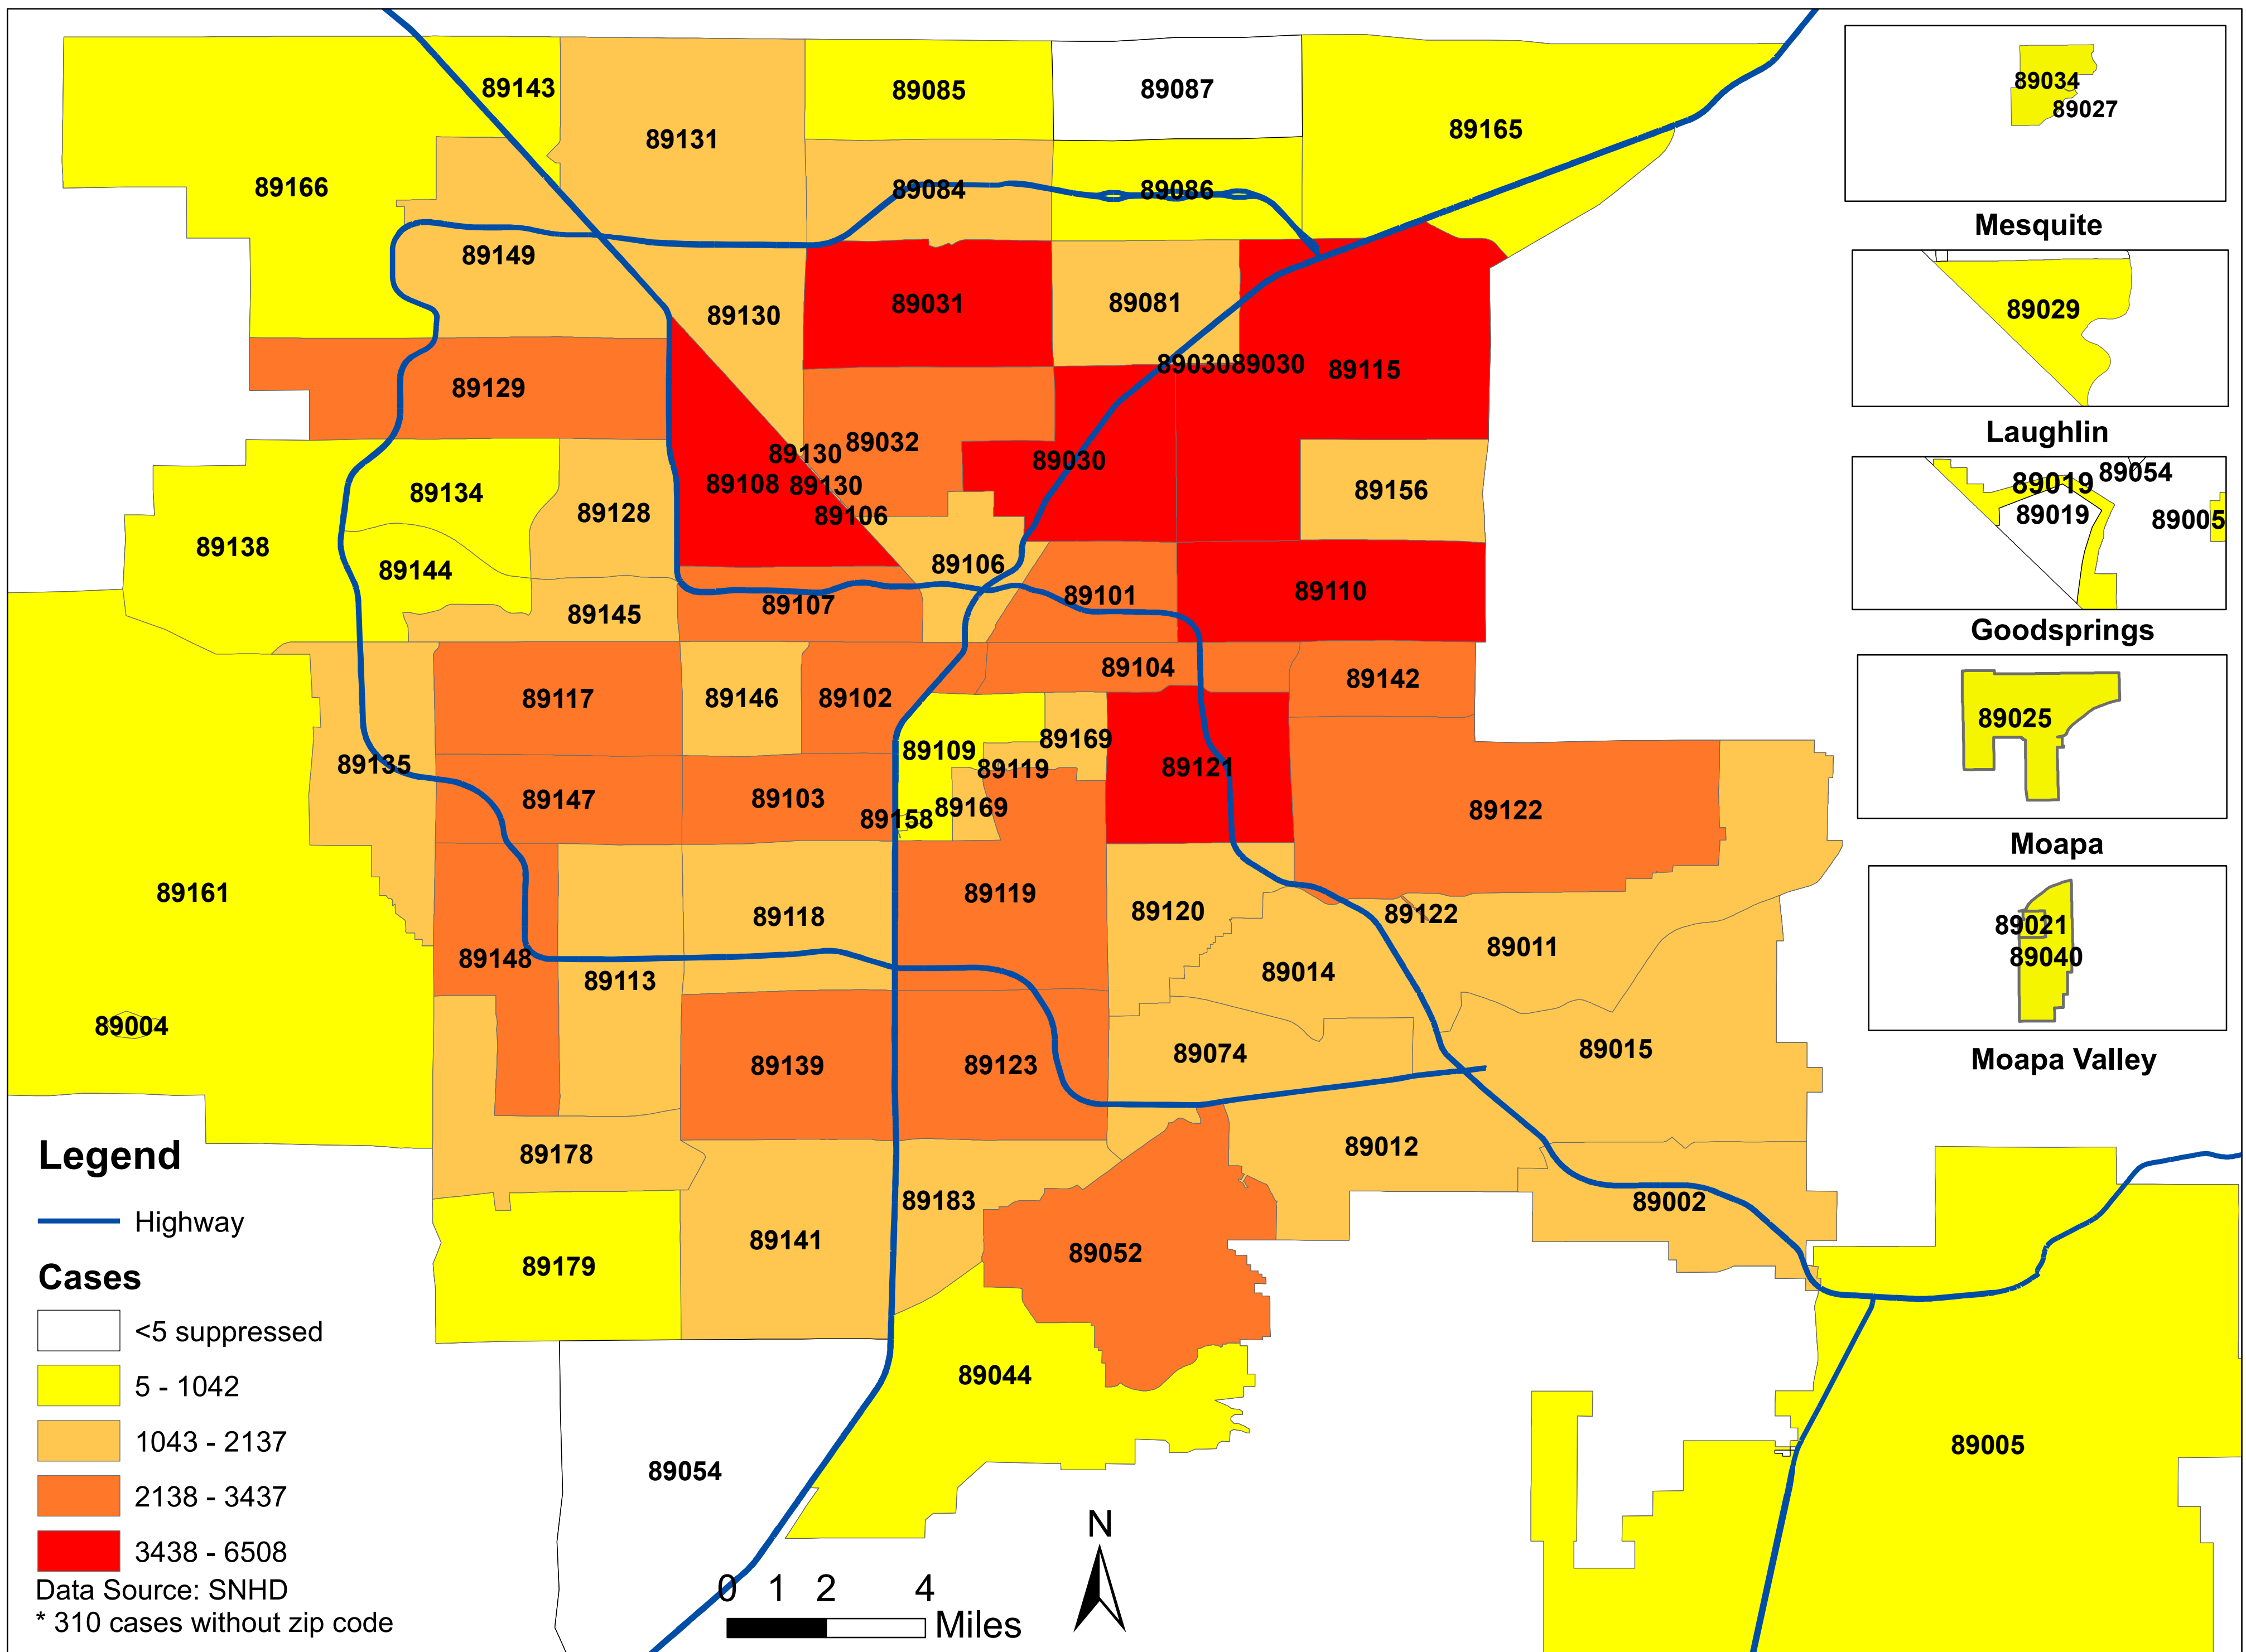

# Number of COVID-19 cases by zip code in Clark county (12.02.2020)

**Note: More than 5 cases reported from 89124**